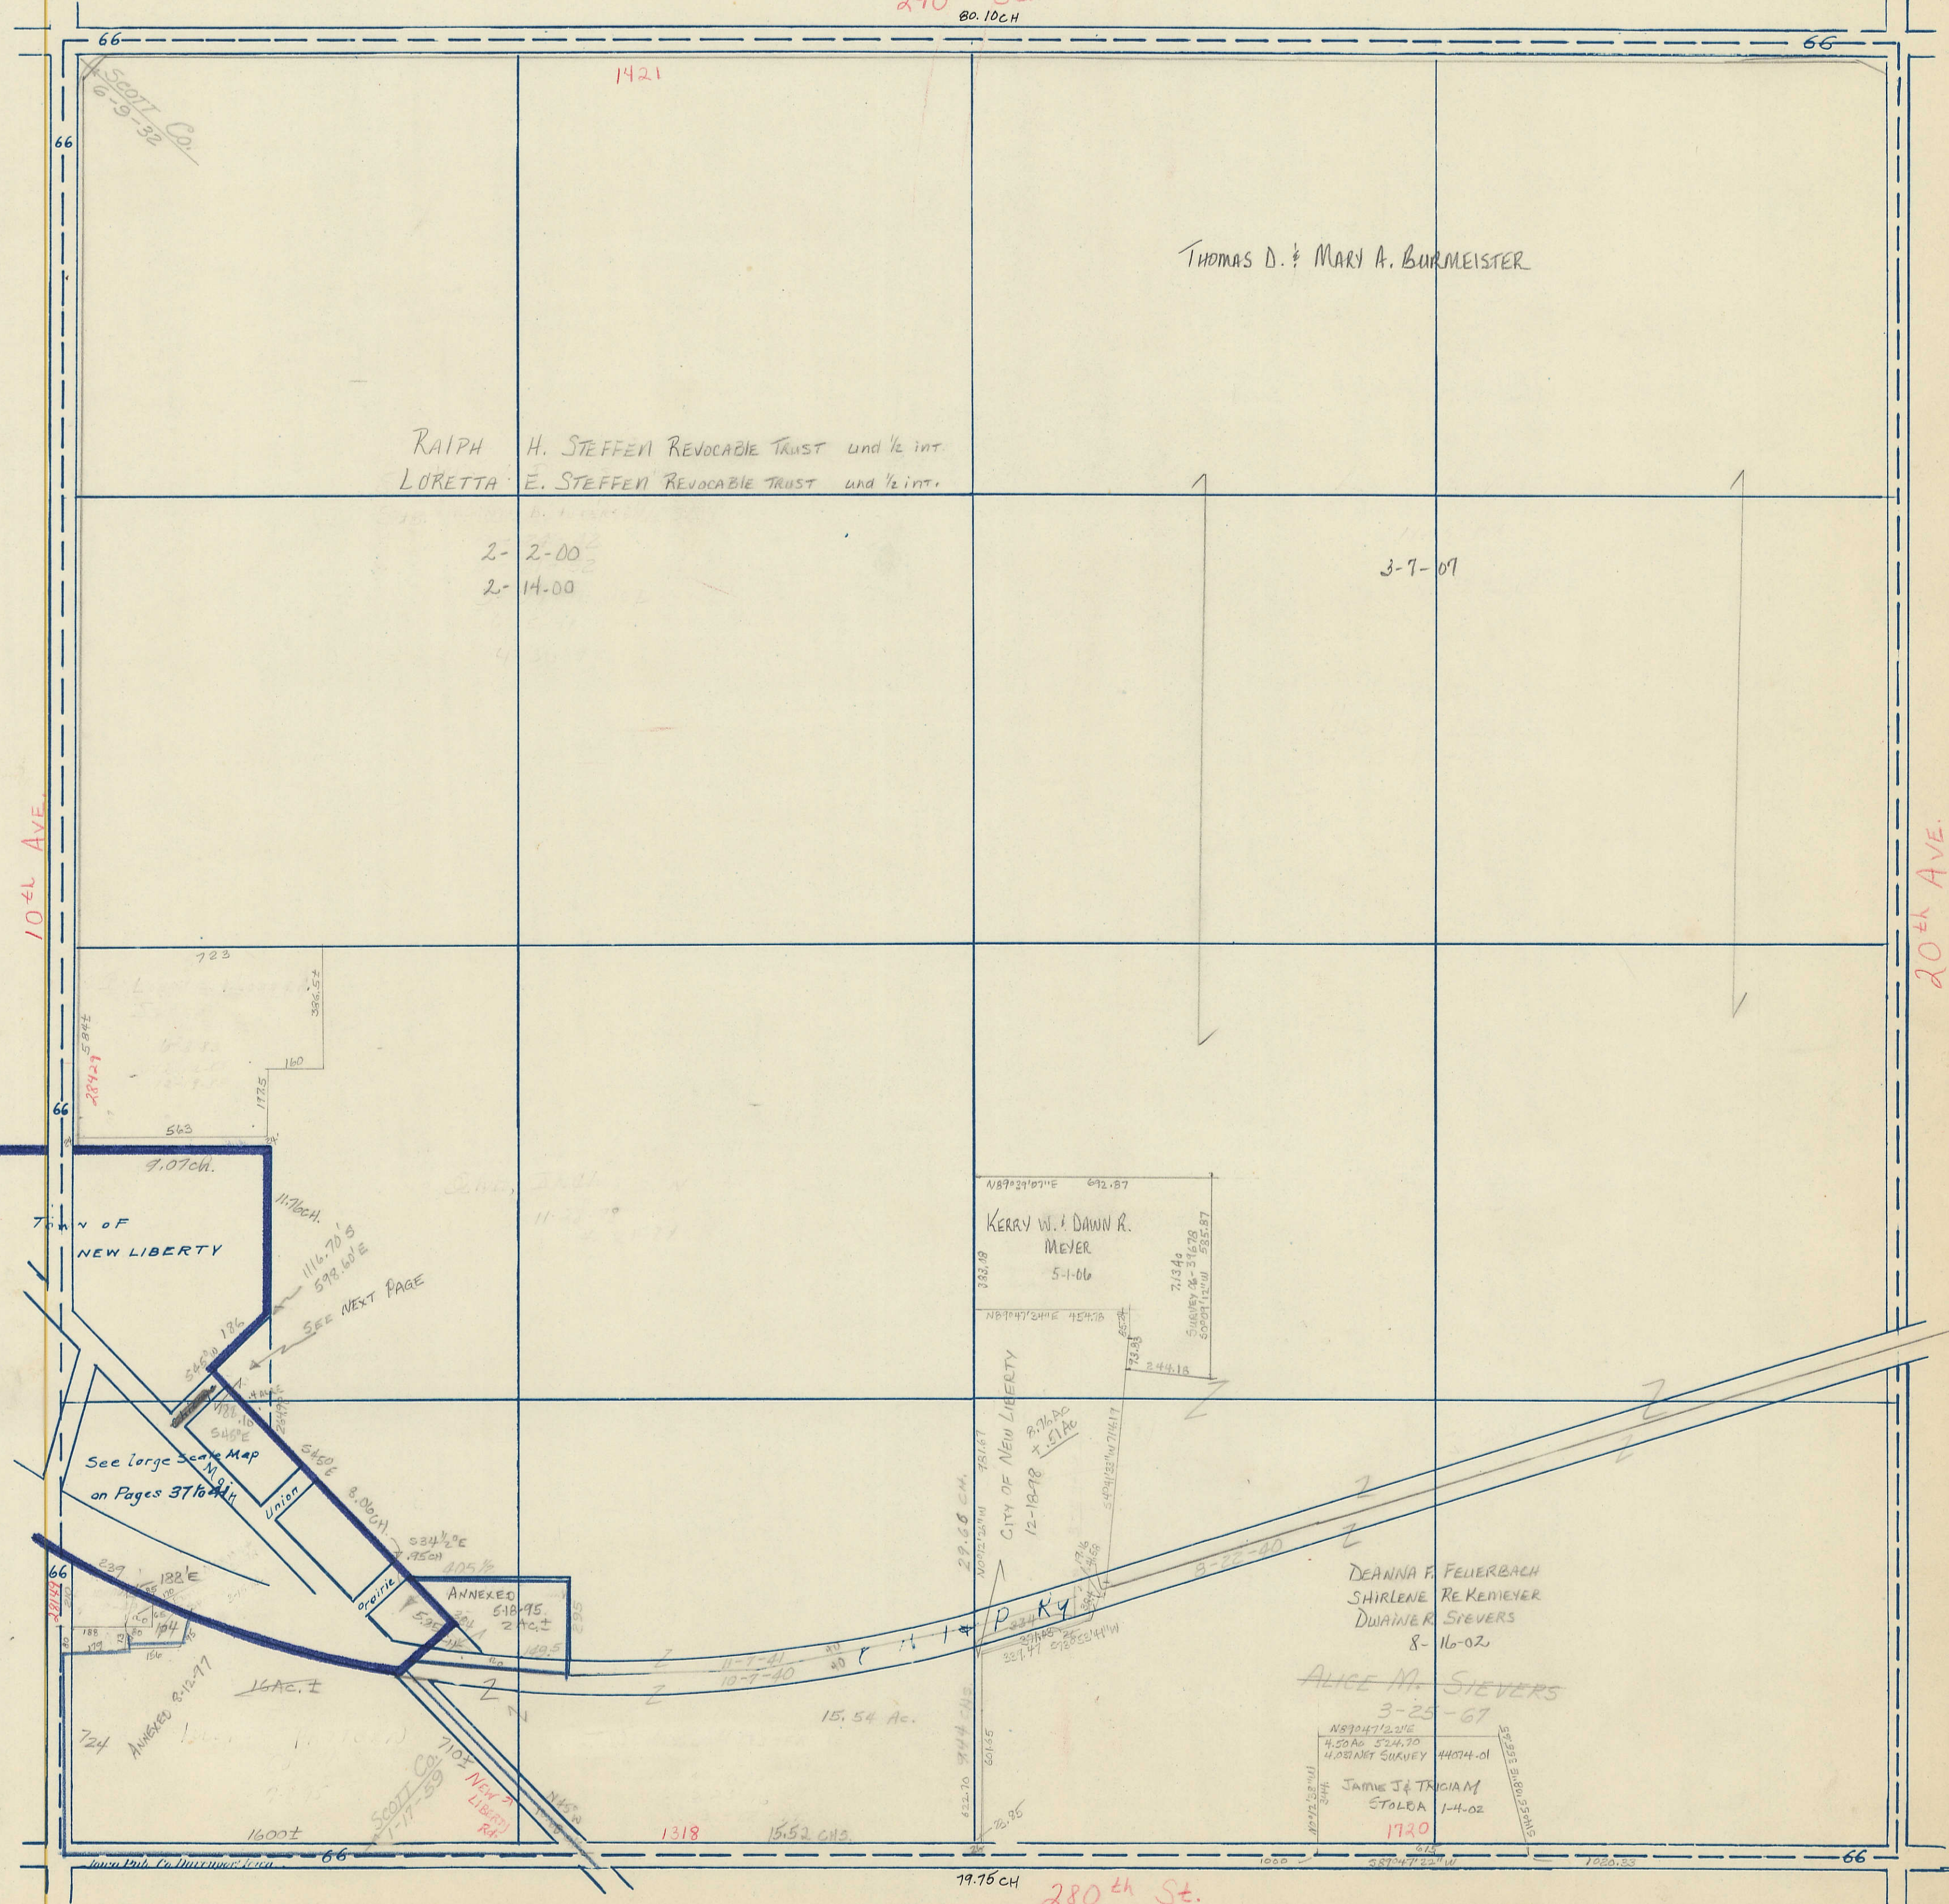

SECTION  
20

Township 80-North; Range 1

EAST OF THE FIFTH PRINCIPAL MERIDIAN

SCOTT COUNTY, IOWA

LIBERTY TOWNSHIP

SCALE IN CHAINS

ANNEX: 10672-95  
21107-97

SCALE IN FEET

Transfer Page 305

NORTH

290<sup>th</sup> St.  
80.10 CH

WEST

10<sup>th</sup> AVE

20<sup>th</sup> AVE

EAST

SOUTH

280<sup>th</sup> St.