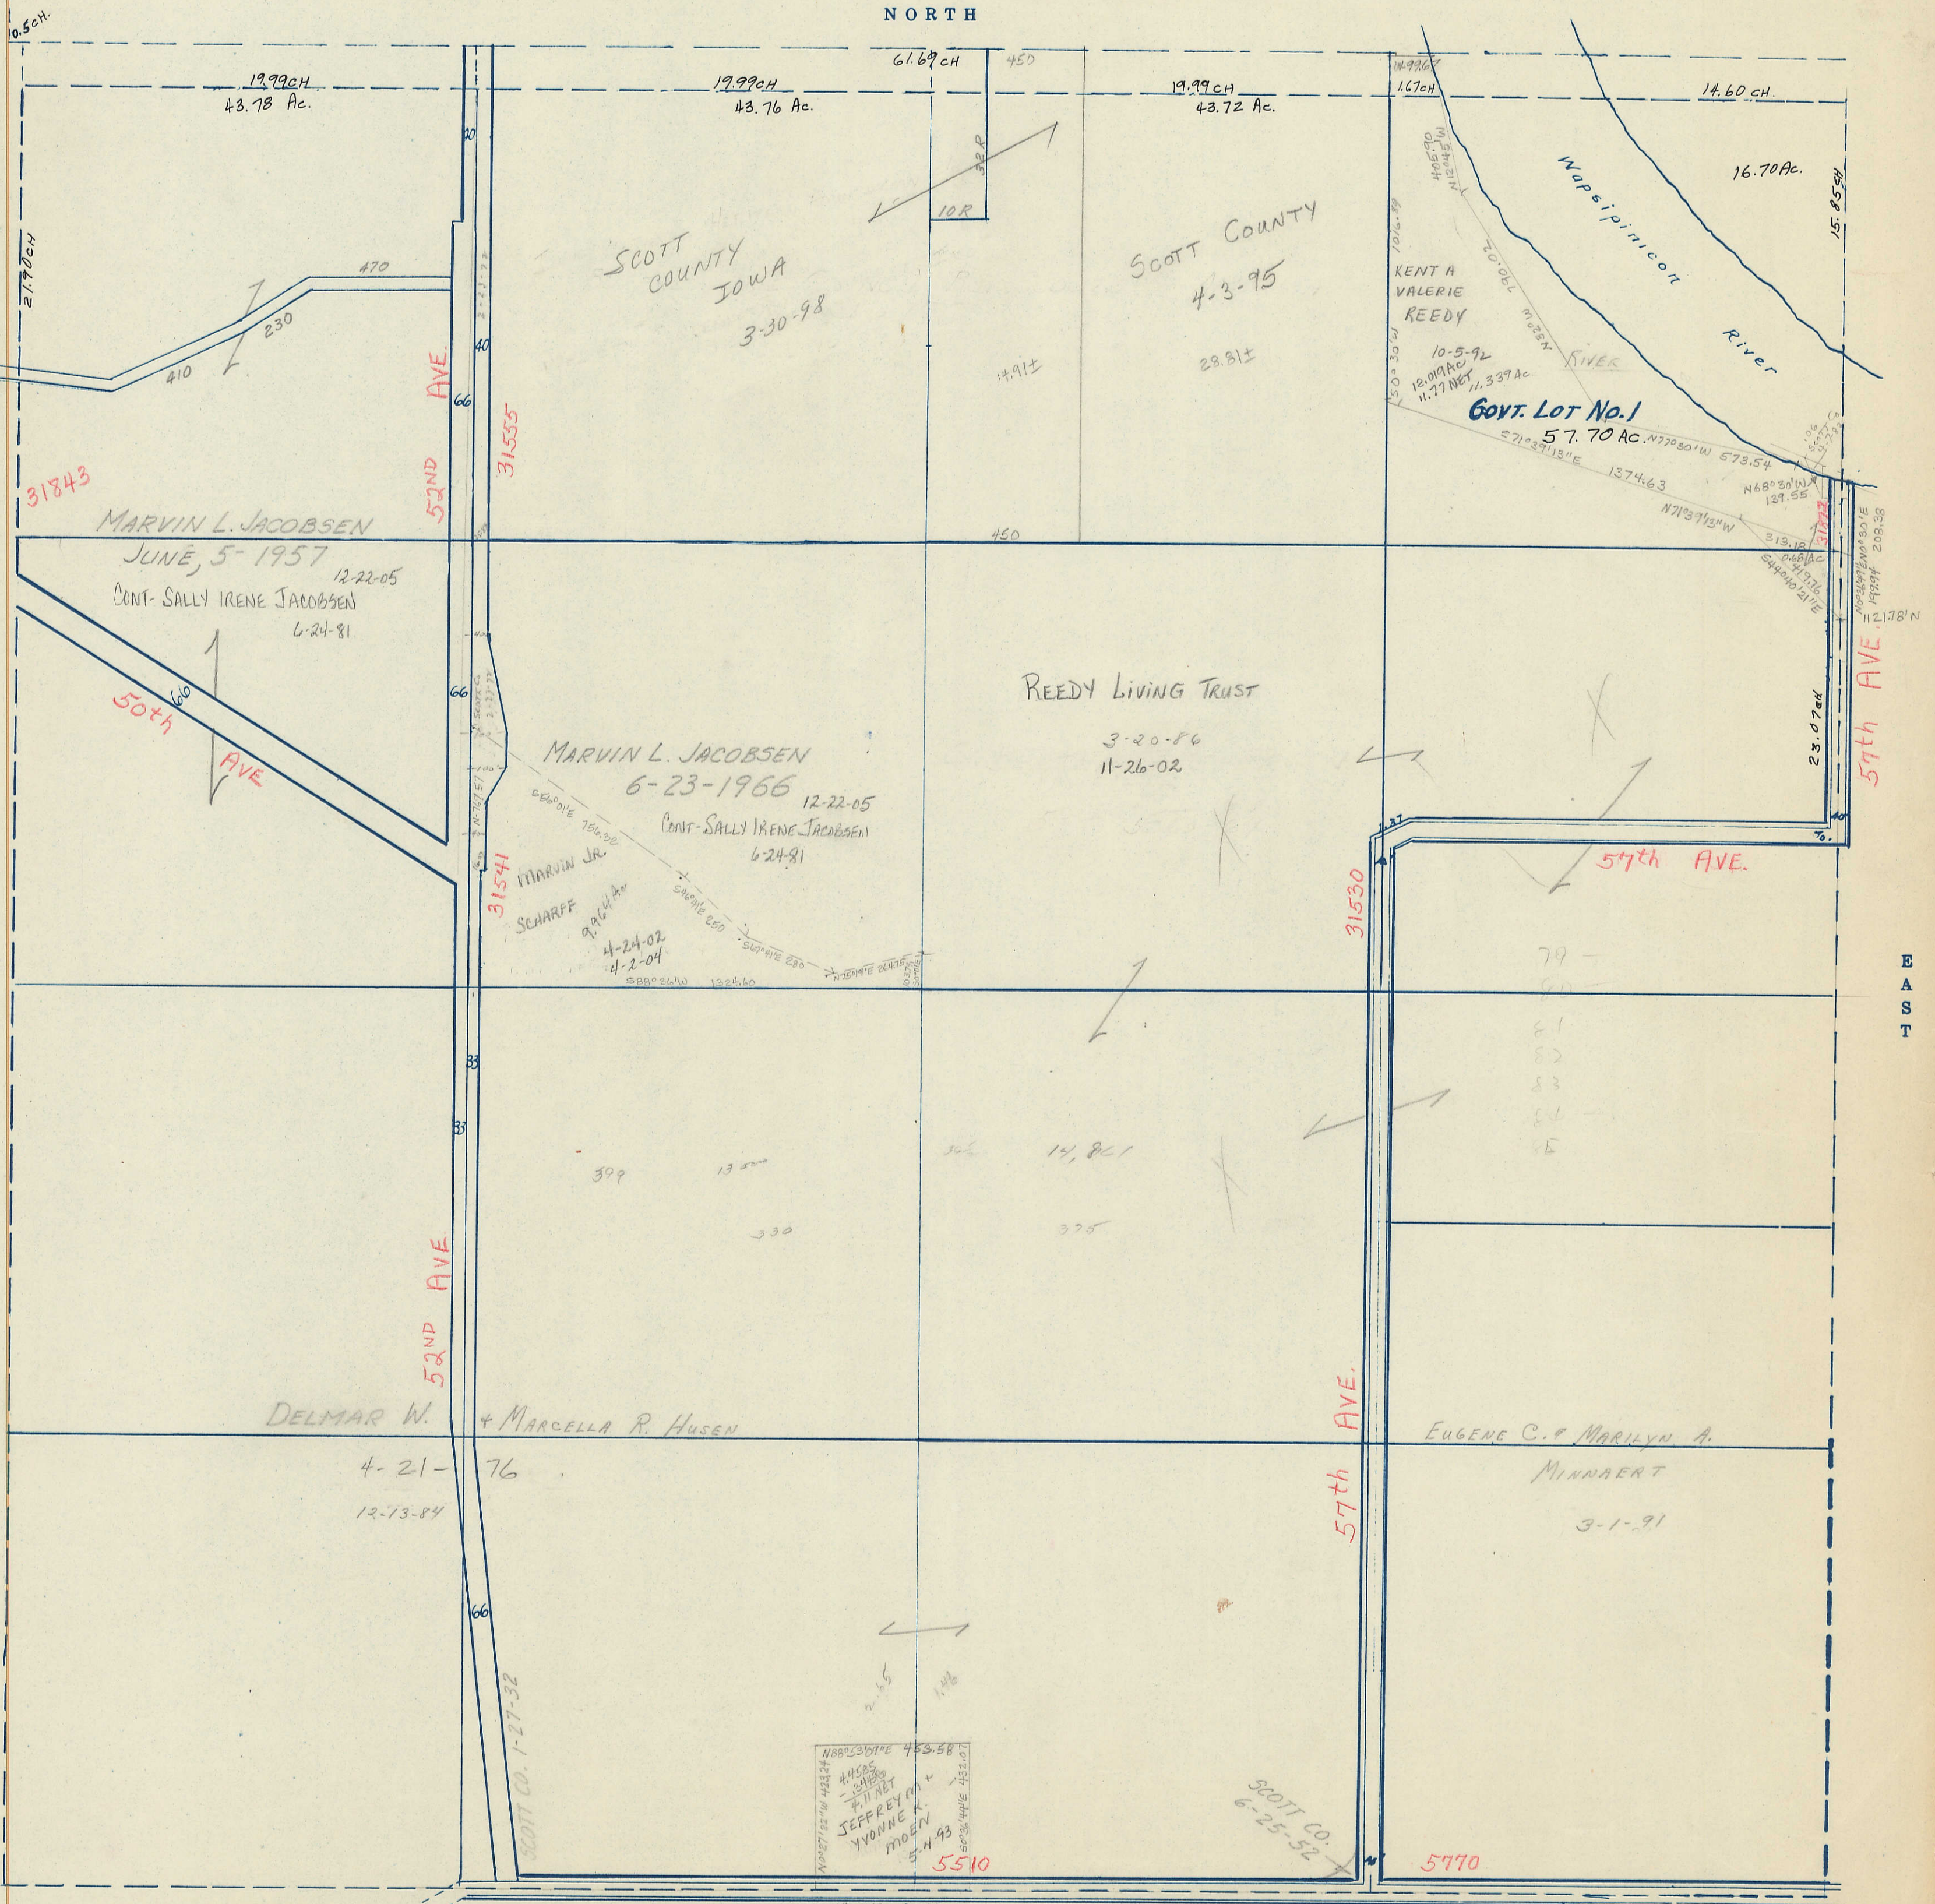

SECTION  
1

SCALE IN CHAINS

Township 80-North; Range 1

EAST OF THE FIFTH PRINCIPAL MERIDIAN

SCOTT COUNTY, IOWA

LIBERTY TOWNSHIP

SCALE IN FEET

Transfer Page 286

NORTH

WEST

EAST

W88°35'12"E 453.58'  
453.58'  
S88°35'12"W 453.58'  
453.58'  
JEFFREY M.  
YVONNE K.  
MOEN  
5-4-93

W-213 80.01 CH.  
W-16173

310th St.

SOUTH