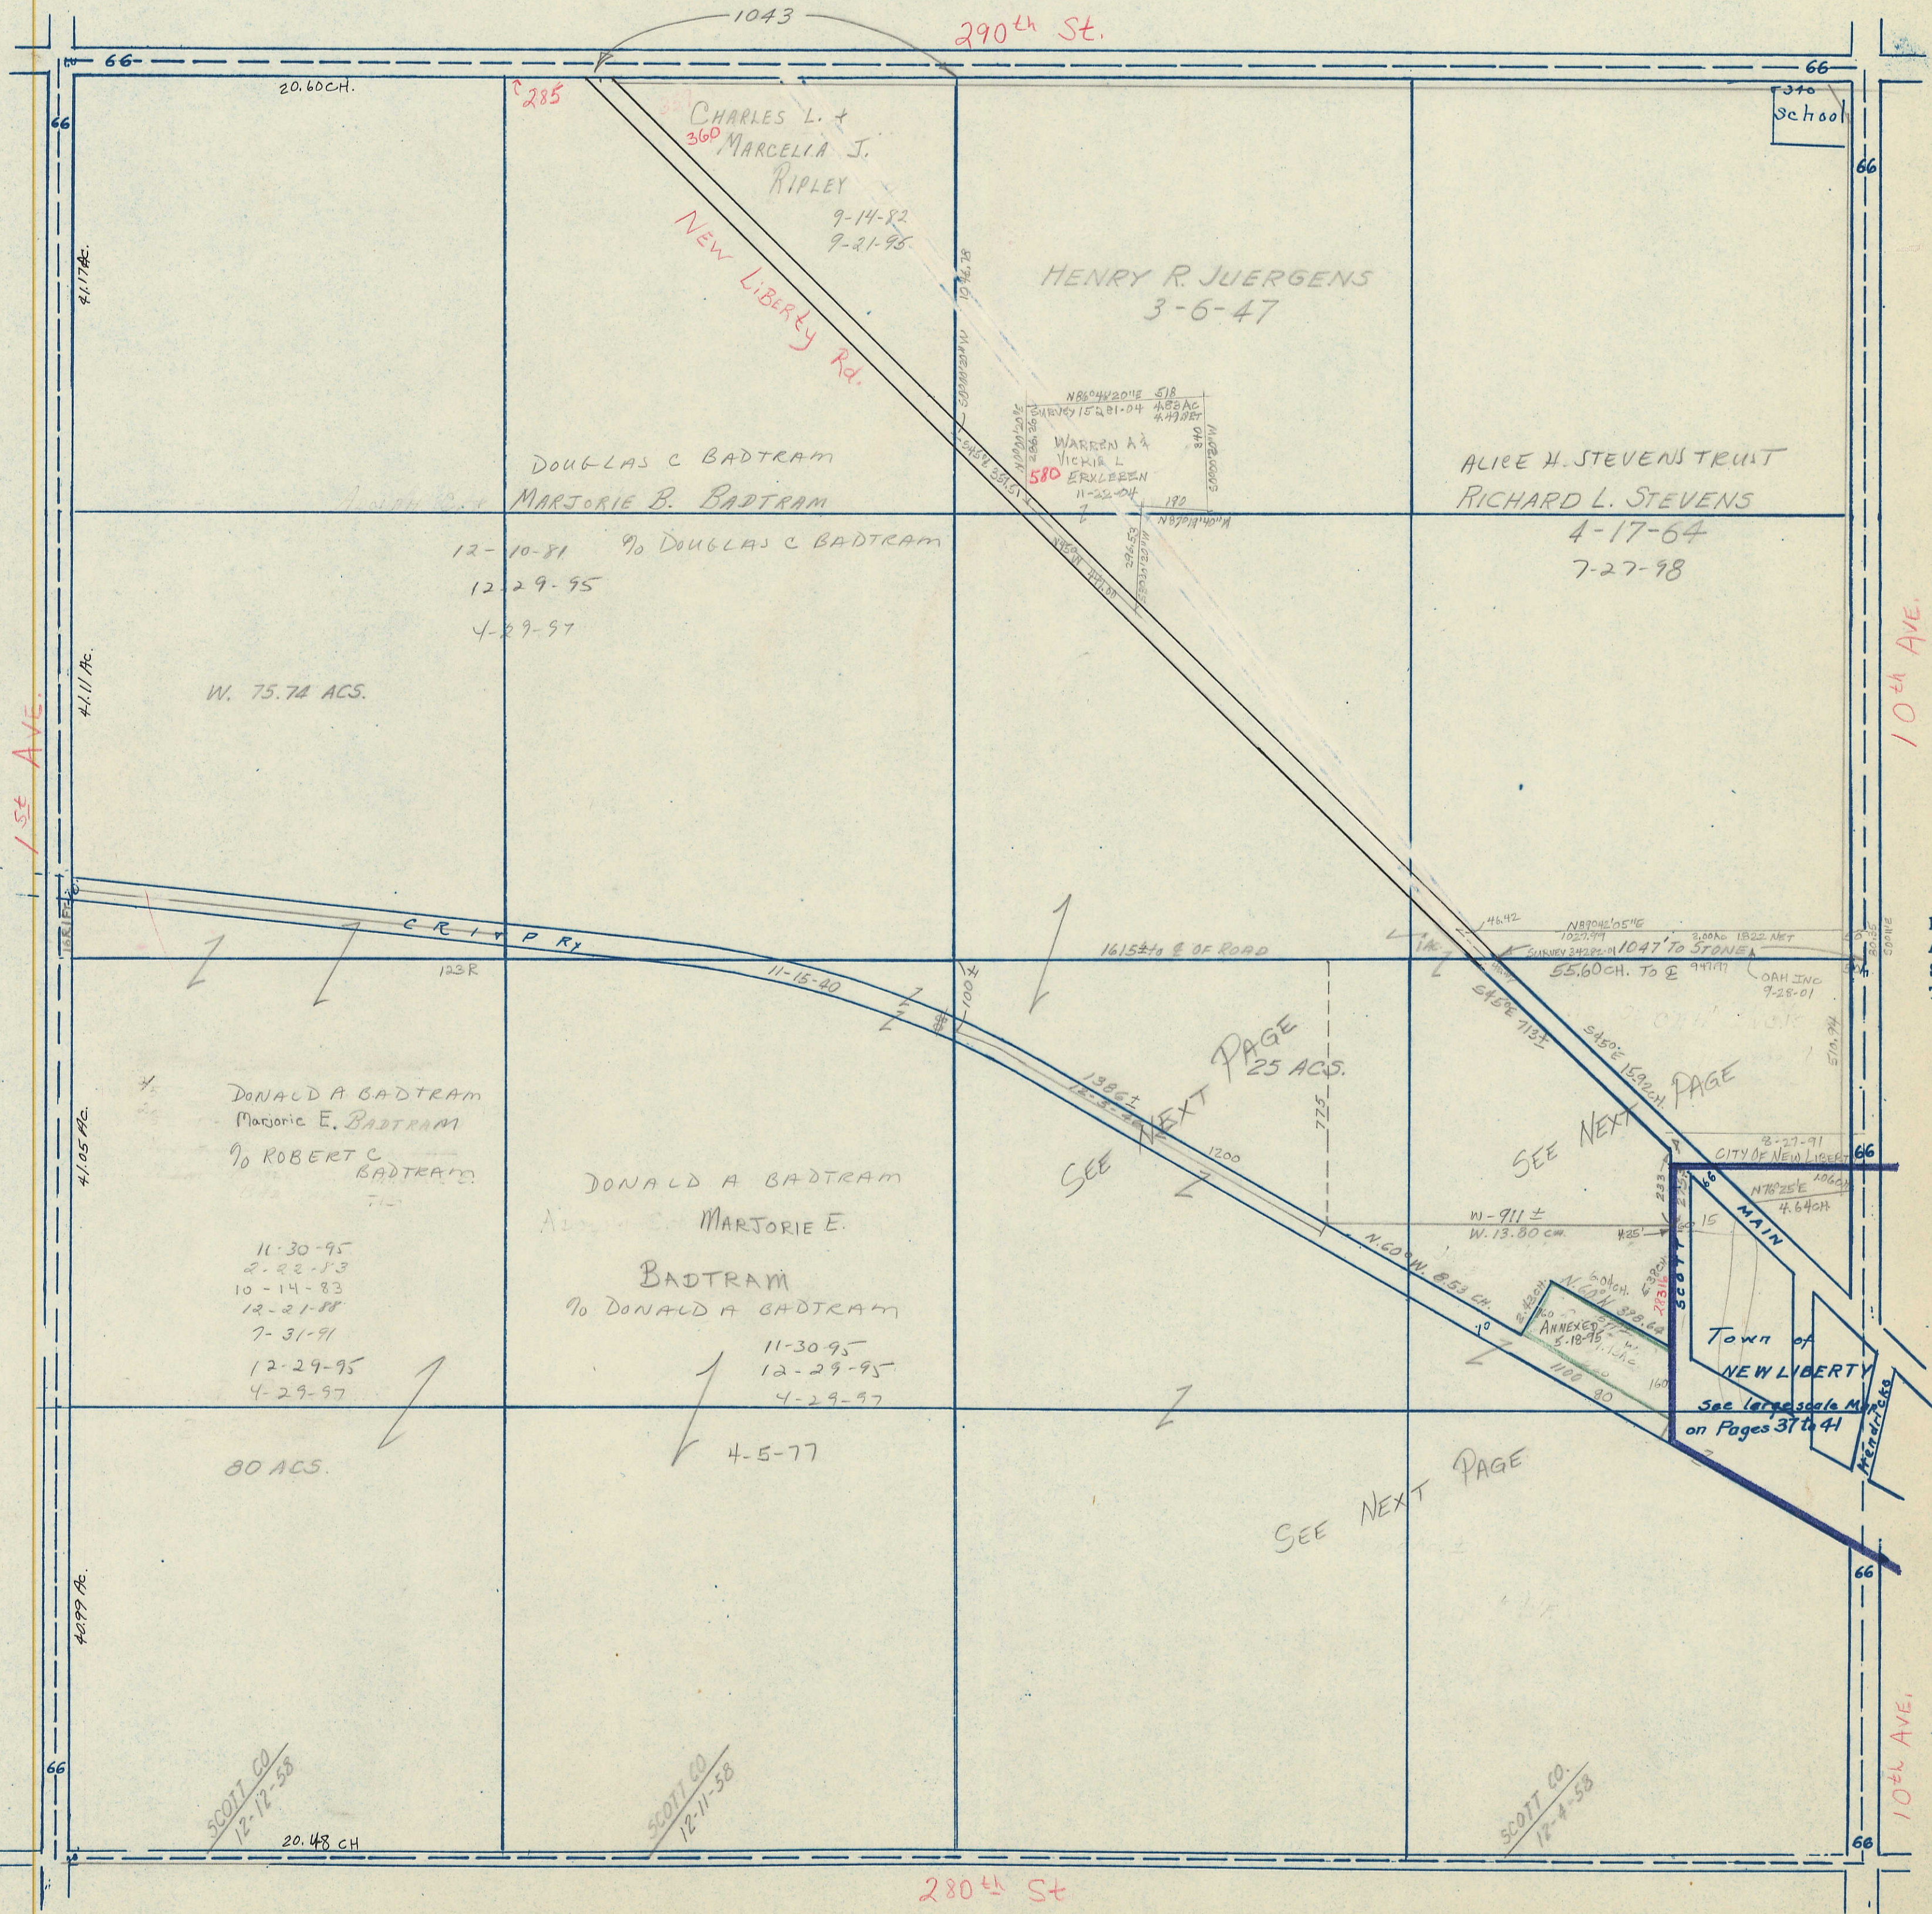

SECTION 19

Township 80-North; Range 1

EAST OF THE FIFTH PRINCIPAL MERIDIAN

SCOTT COUNTY, IOWA

LIBERTY TOWNSHIP

NORTH

Transfer Page 304

SCALE IN CHAINS

SCALE IN FEET

WEST

EAST

280th St

SOUTH

SCOTT CO. 12-12-58

SCOTT CO. 12-11-58

SCOTT CO. 12-4-58