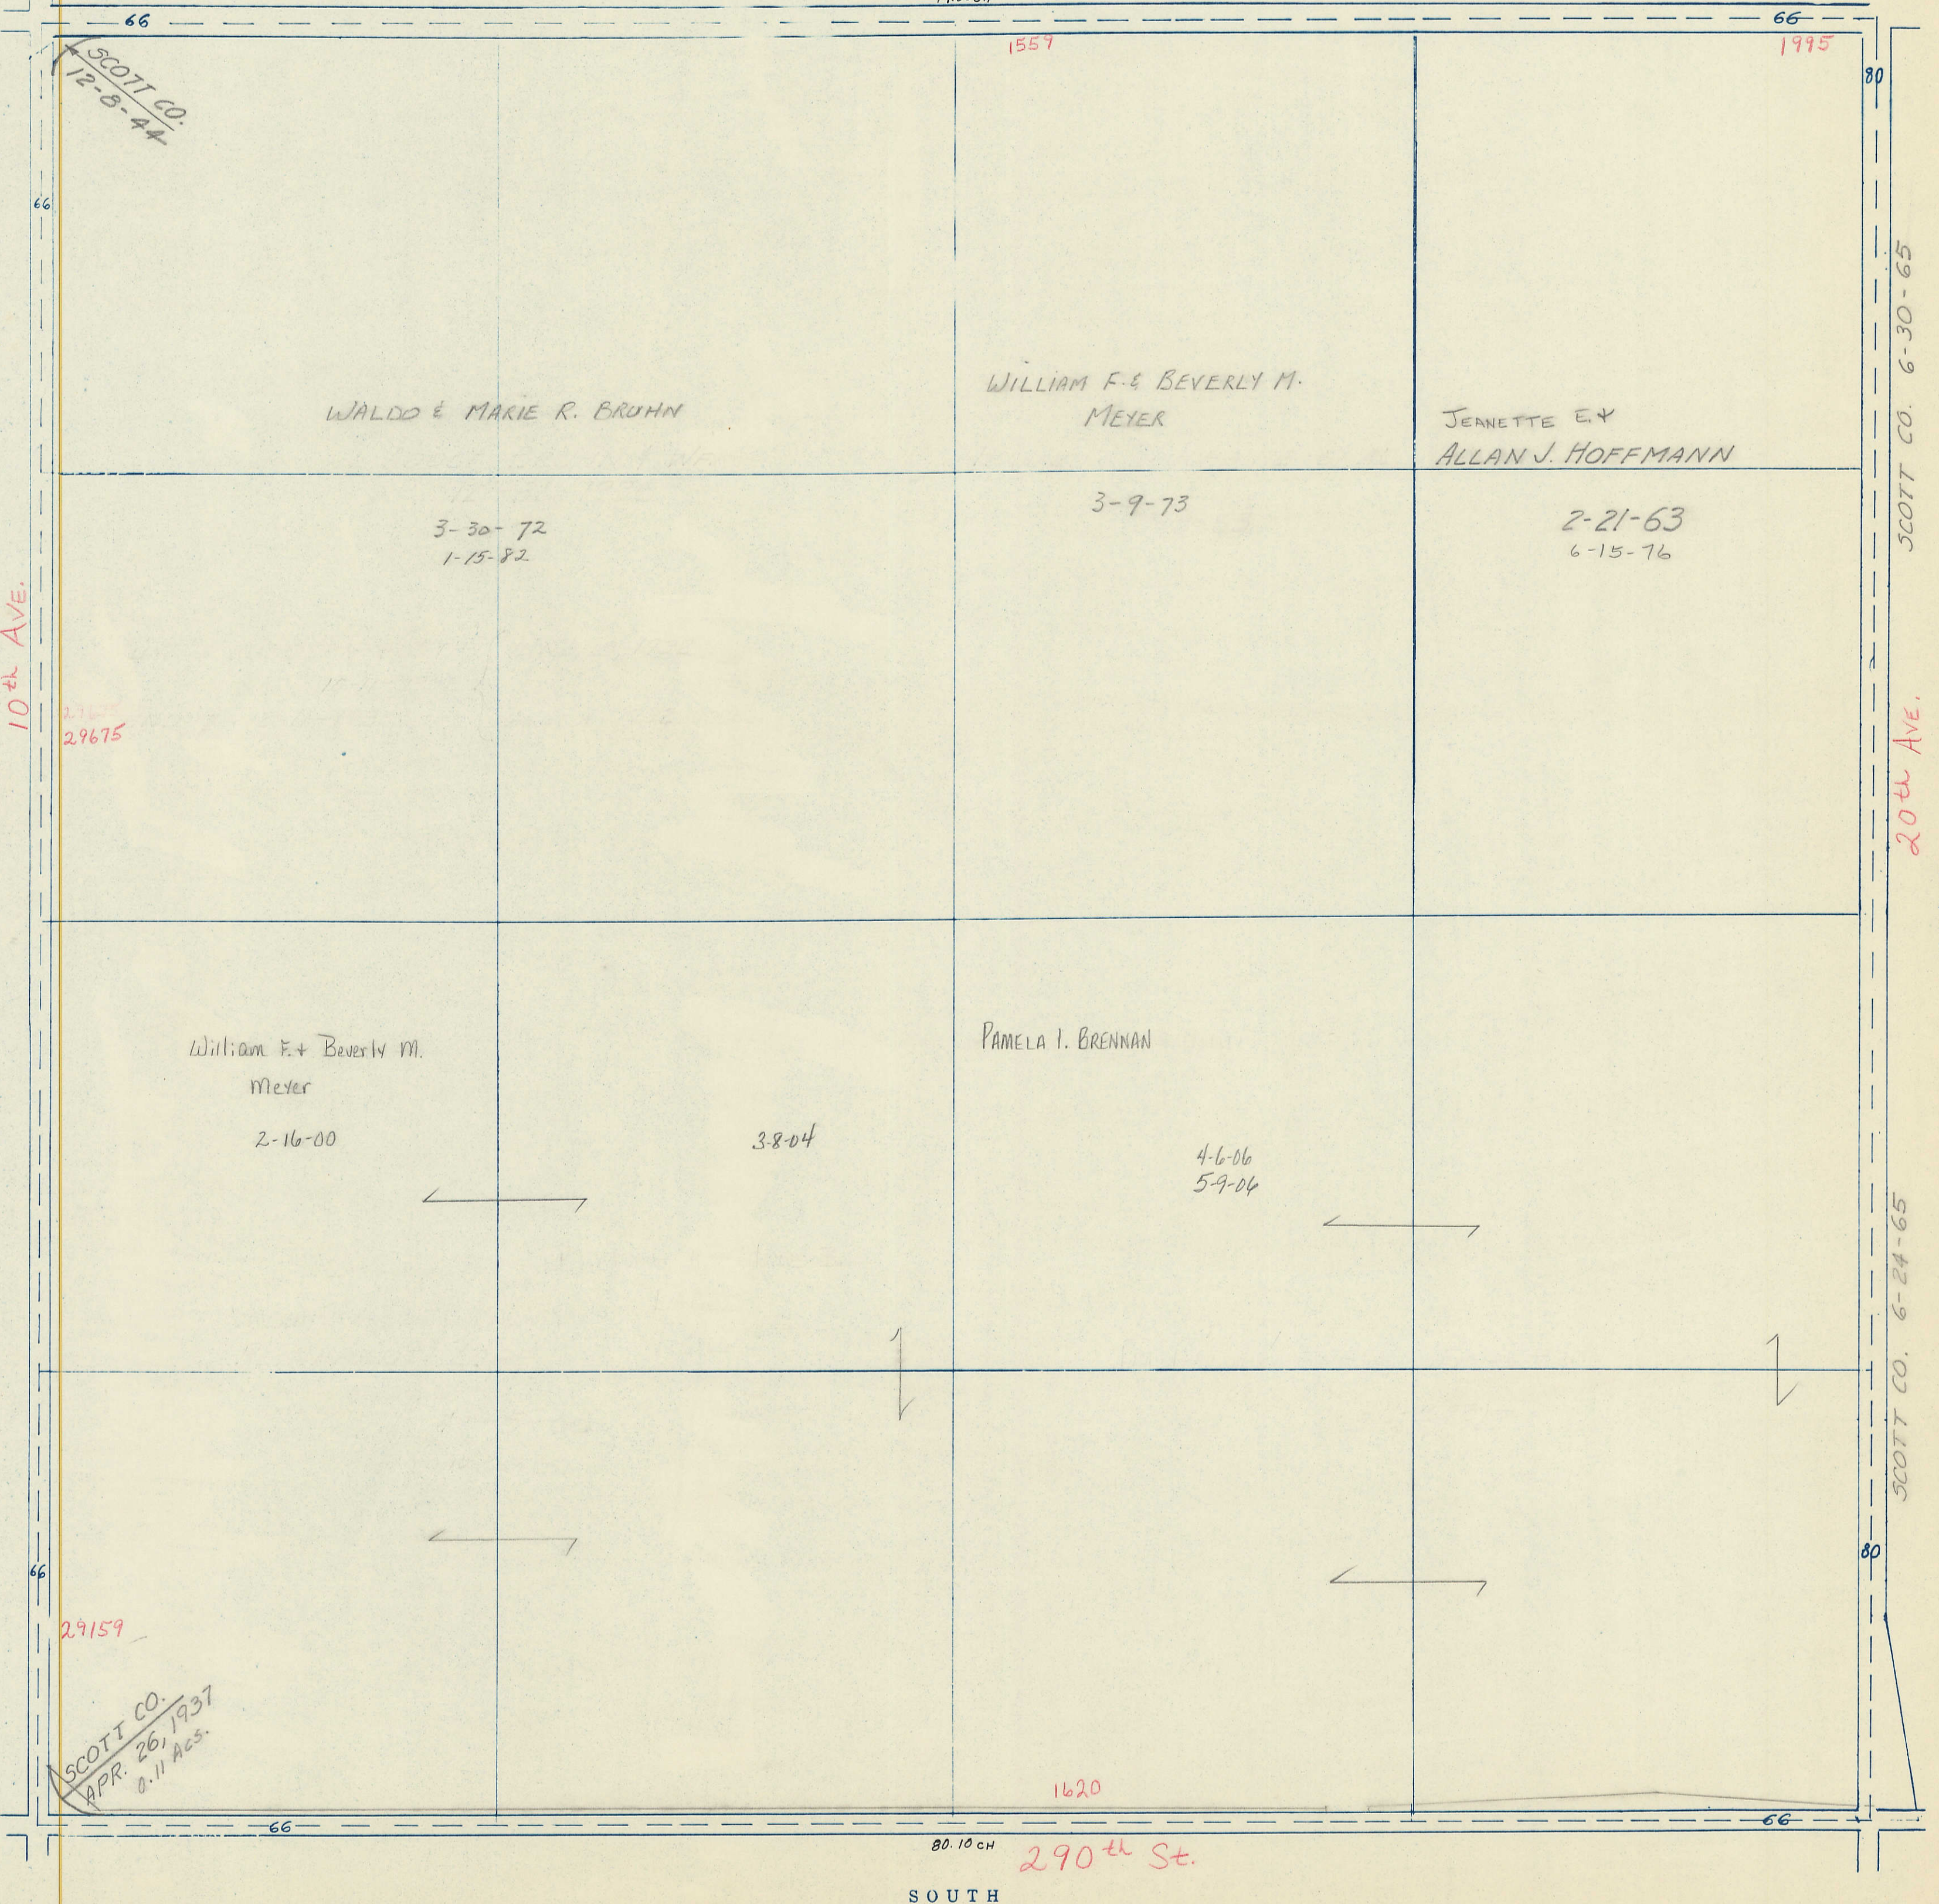

SECTION
17

Township 80-North; Range 1
EAST OF THE FIFTH PRINCIPAL MERIDIAN

SCALE IN CHAINS

SCALE IN FEET

SCOTT COUNTY, IOWA
LIBERTY TOWNSHIP

NORTH

Transfer Page 302

300th St.
19.00ch

SOUTH