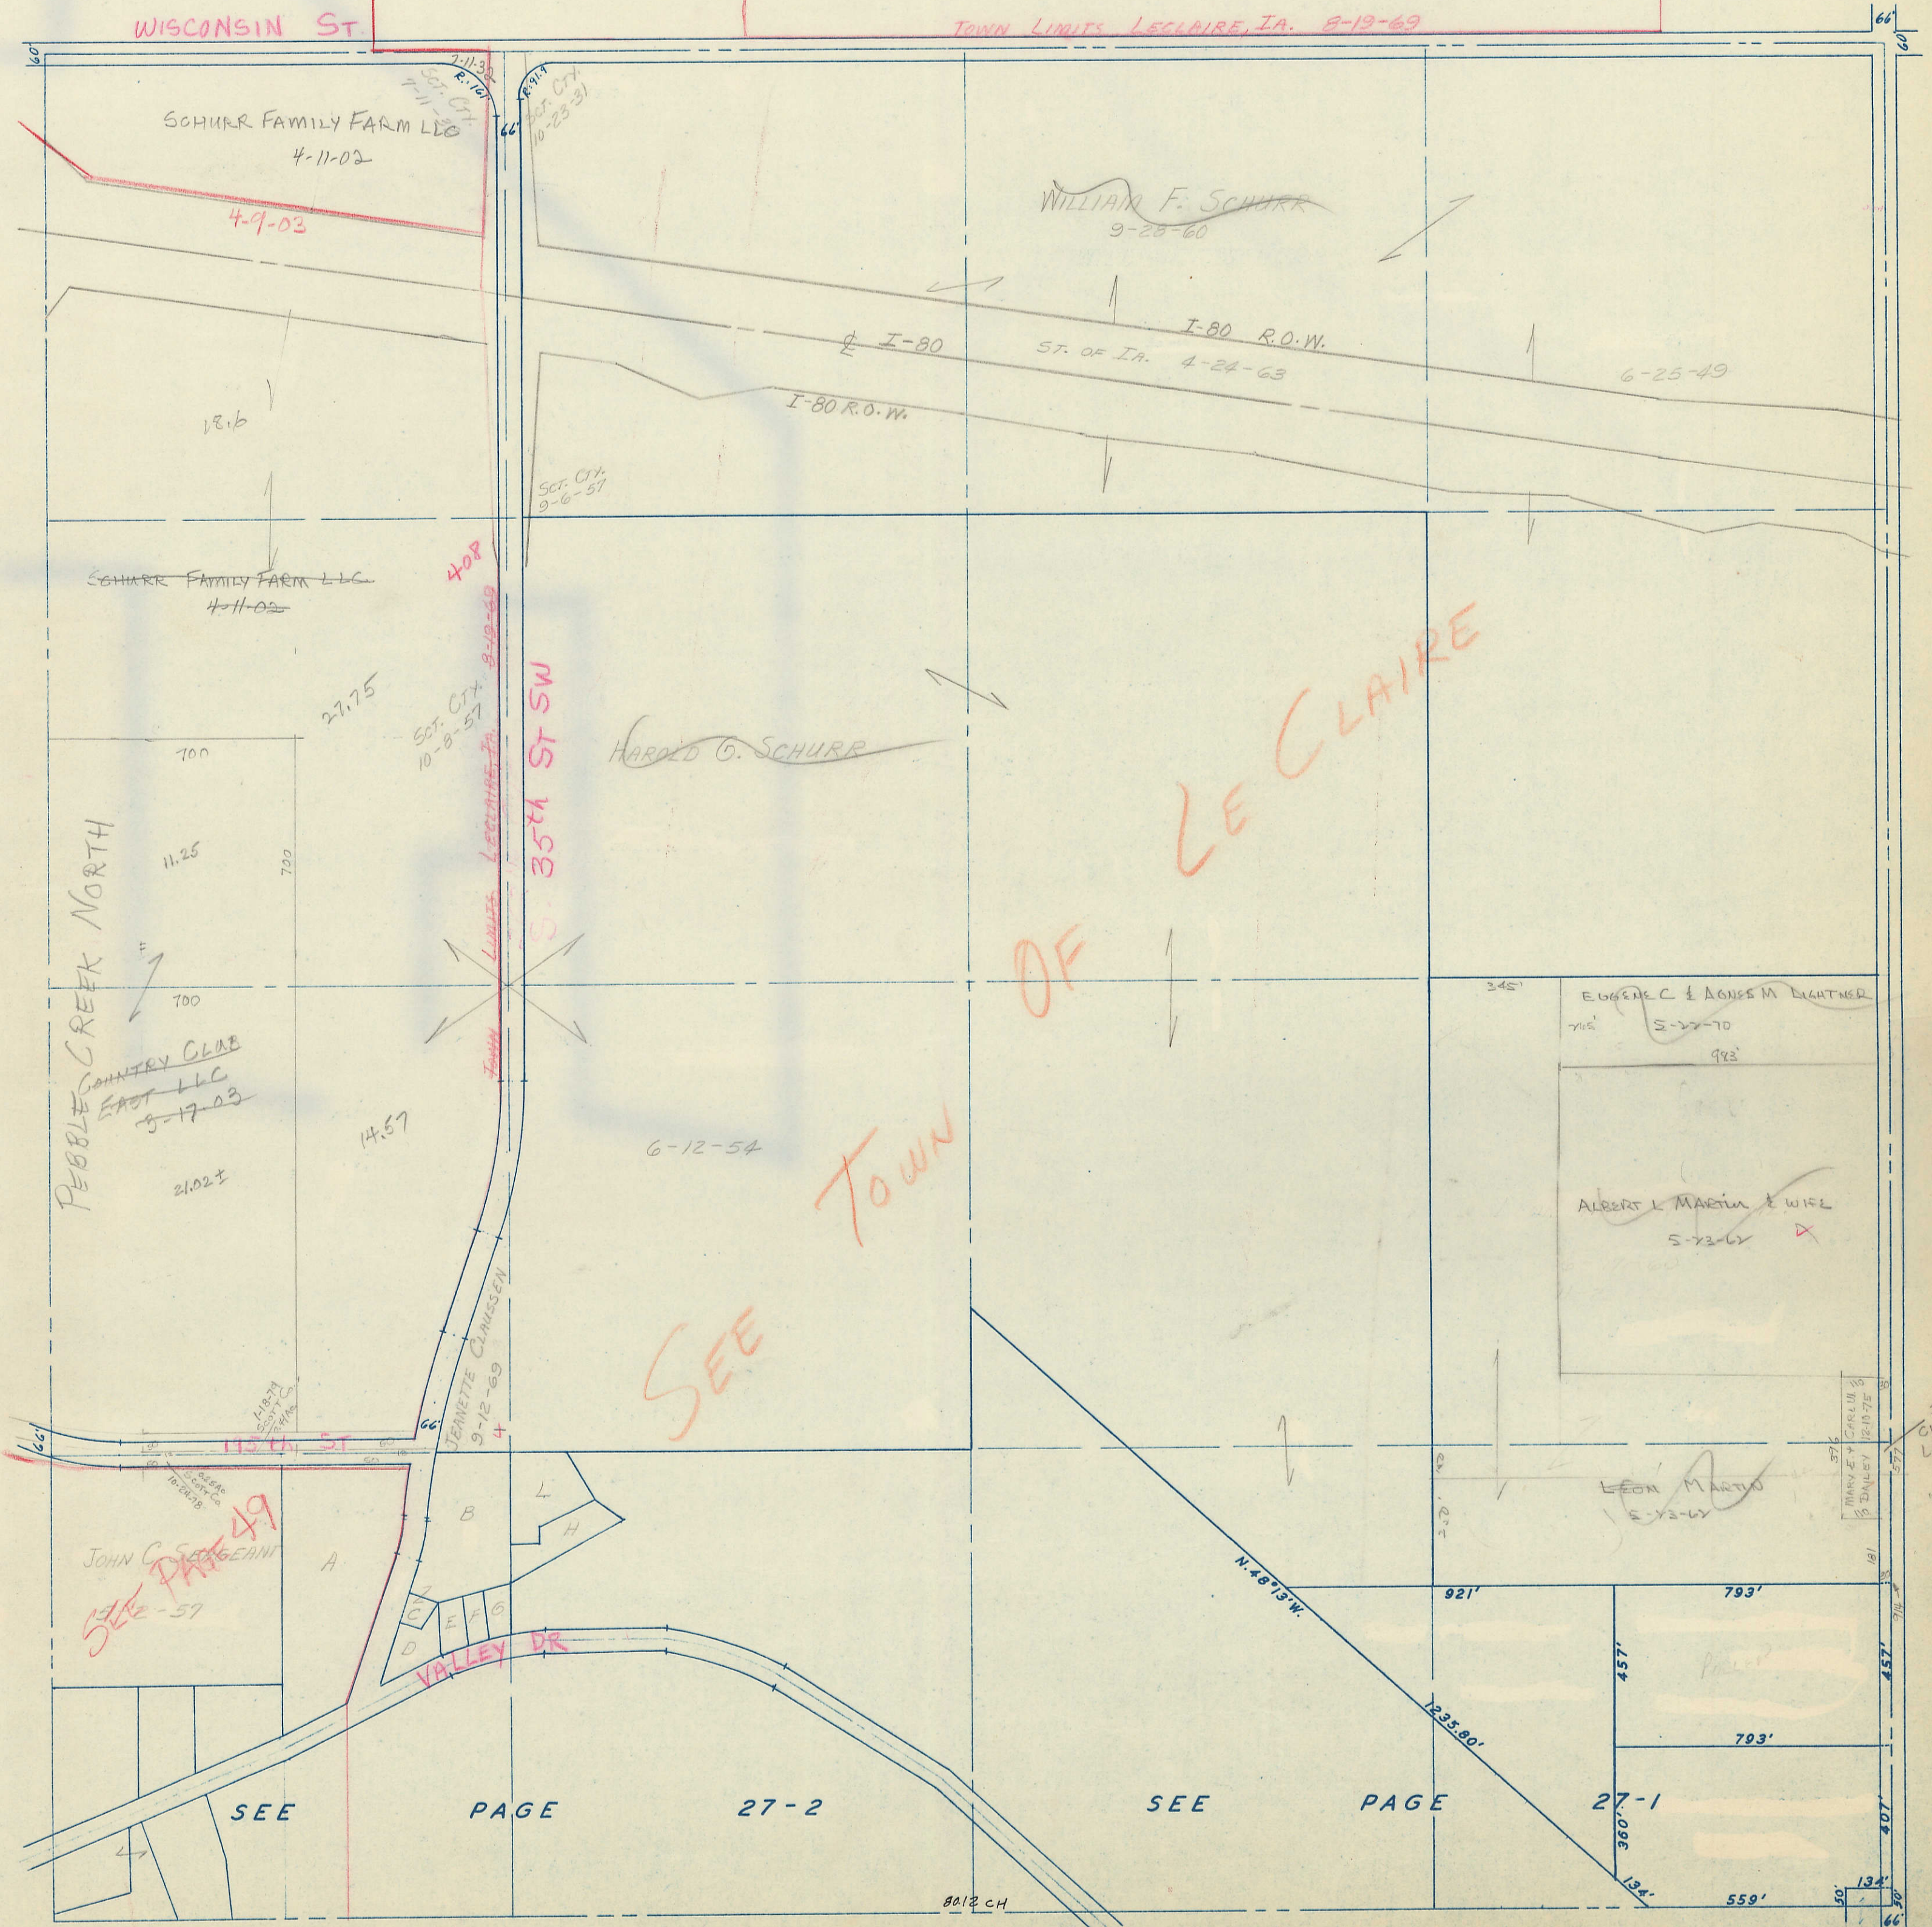

SECTION 4  
TOWNSHIP 78 NORTH, RANGE 5 EAST,  
5<sup>TH</sup> PRINCIPAL MERIDIAN  
LE CLAIRE TOWNSHIP & PART TOWN  
SCOTT COUNTY, IOWA

TRANSFER PAGE 264

SCALE: 1 INCH = 330 FEET

SECTION 33 PAGE 22

SECTION 5 PAGE 28

SECTION 3 PAGE 26

Sec 4 Pt LeClaire Town

SECTION 9

PAGE 27-1  
27-2

30 x 577  
City of  
LeClaire  
1-27-76