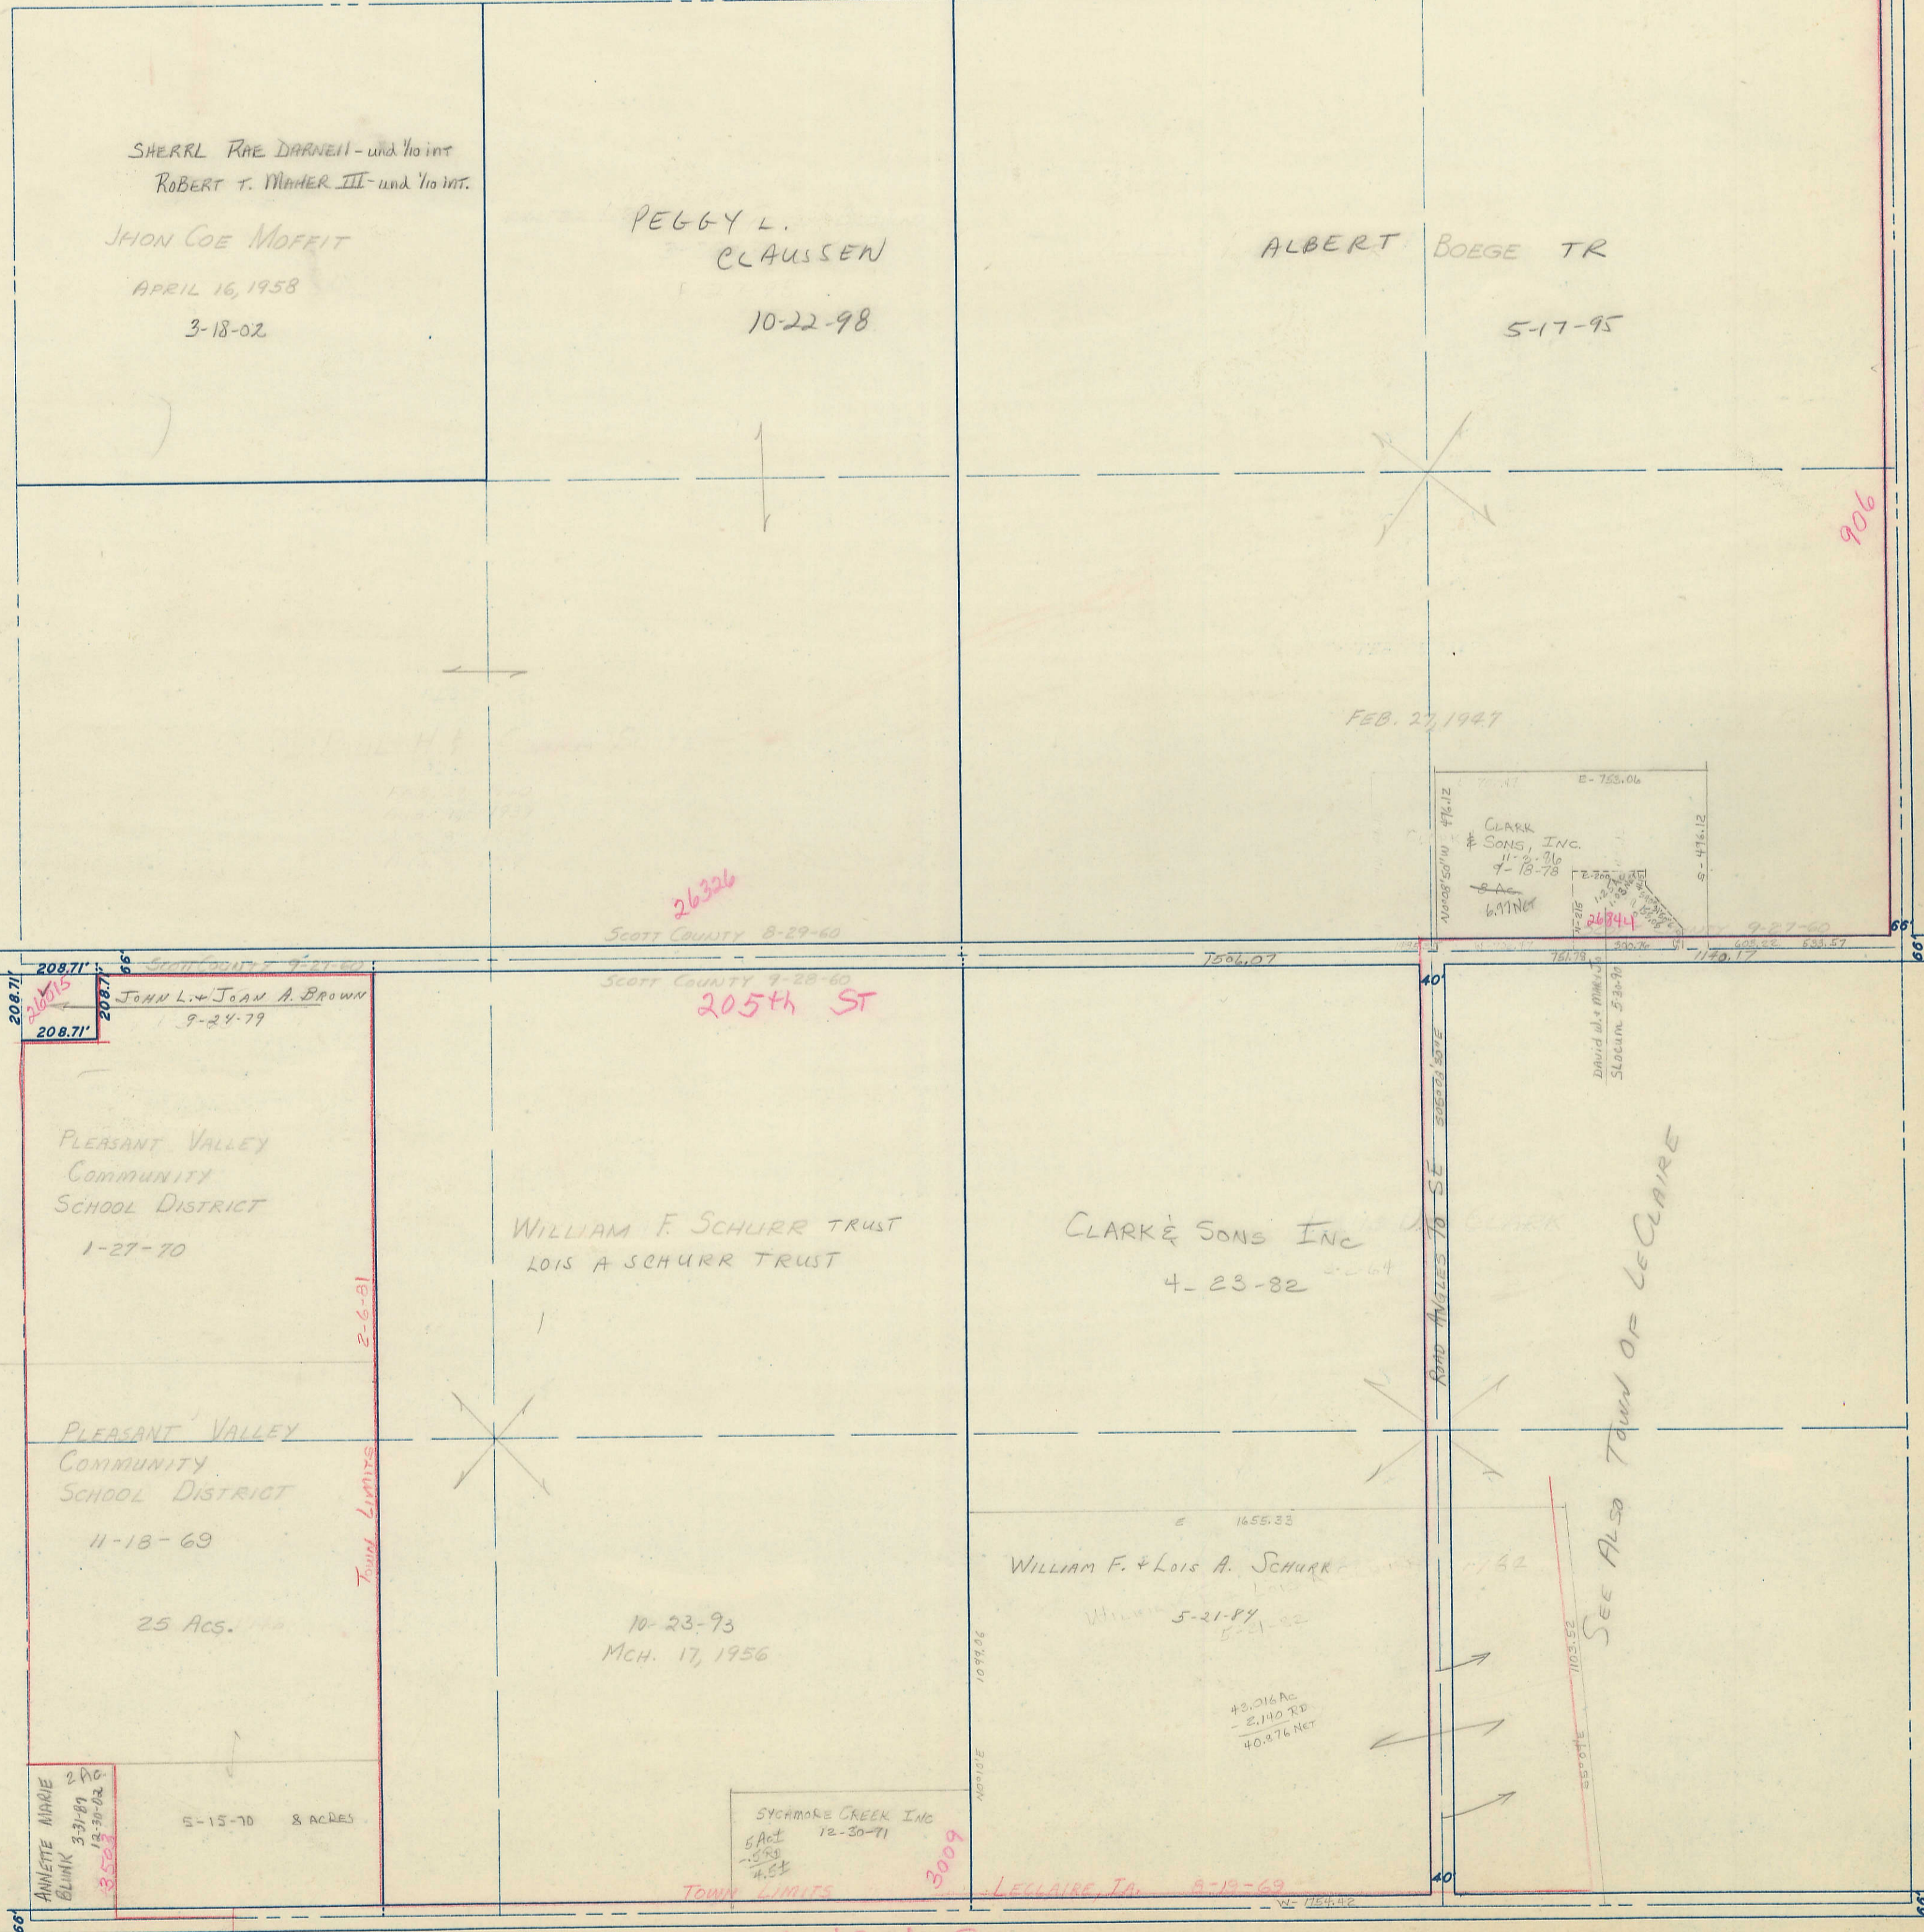

SECTION 33  
TOWNSHIP 79 NORTH, RANGE 5 EAST,  
5<sup>TH</sup> PRINCIPAL MERIDIAN  
LE CLAIRE TOWNSHIP  
SCOTT COUNTY, IOWA

TRANSFER PAGE 283

SCALE: 1 INCH = 330 FEET

SECTION 28 PAGE 15

80.12ch.

SECTION 32 PAGE 21

N 23RD ST

PAGE 23

SECTION 34

33

WISCONSIN 4 ST. SECTION 4 PAGE 27