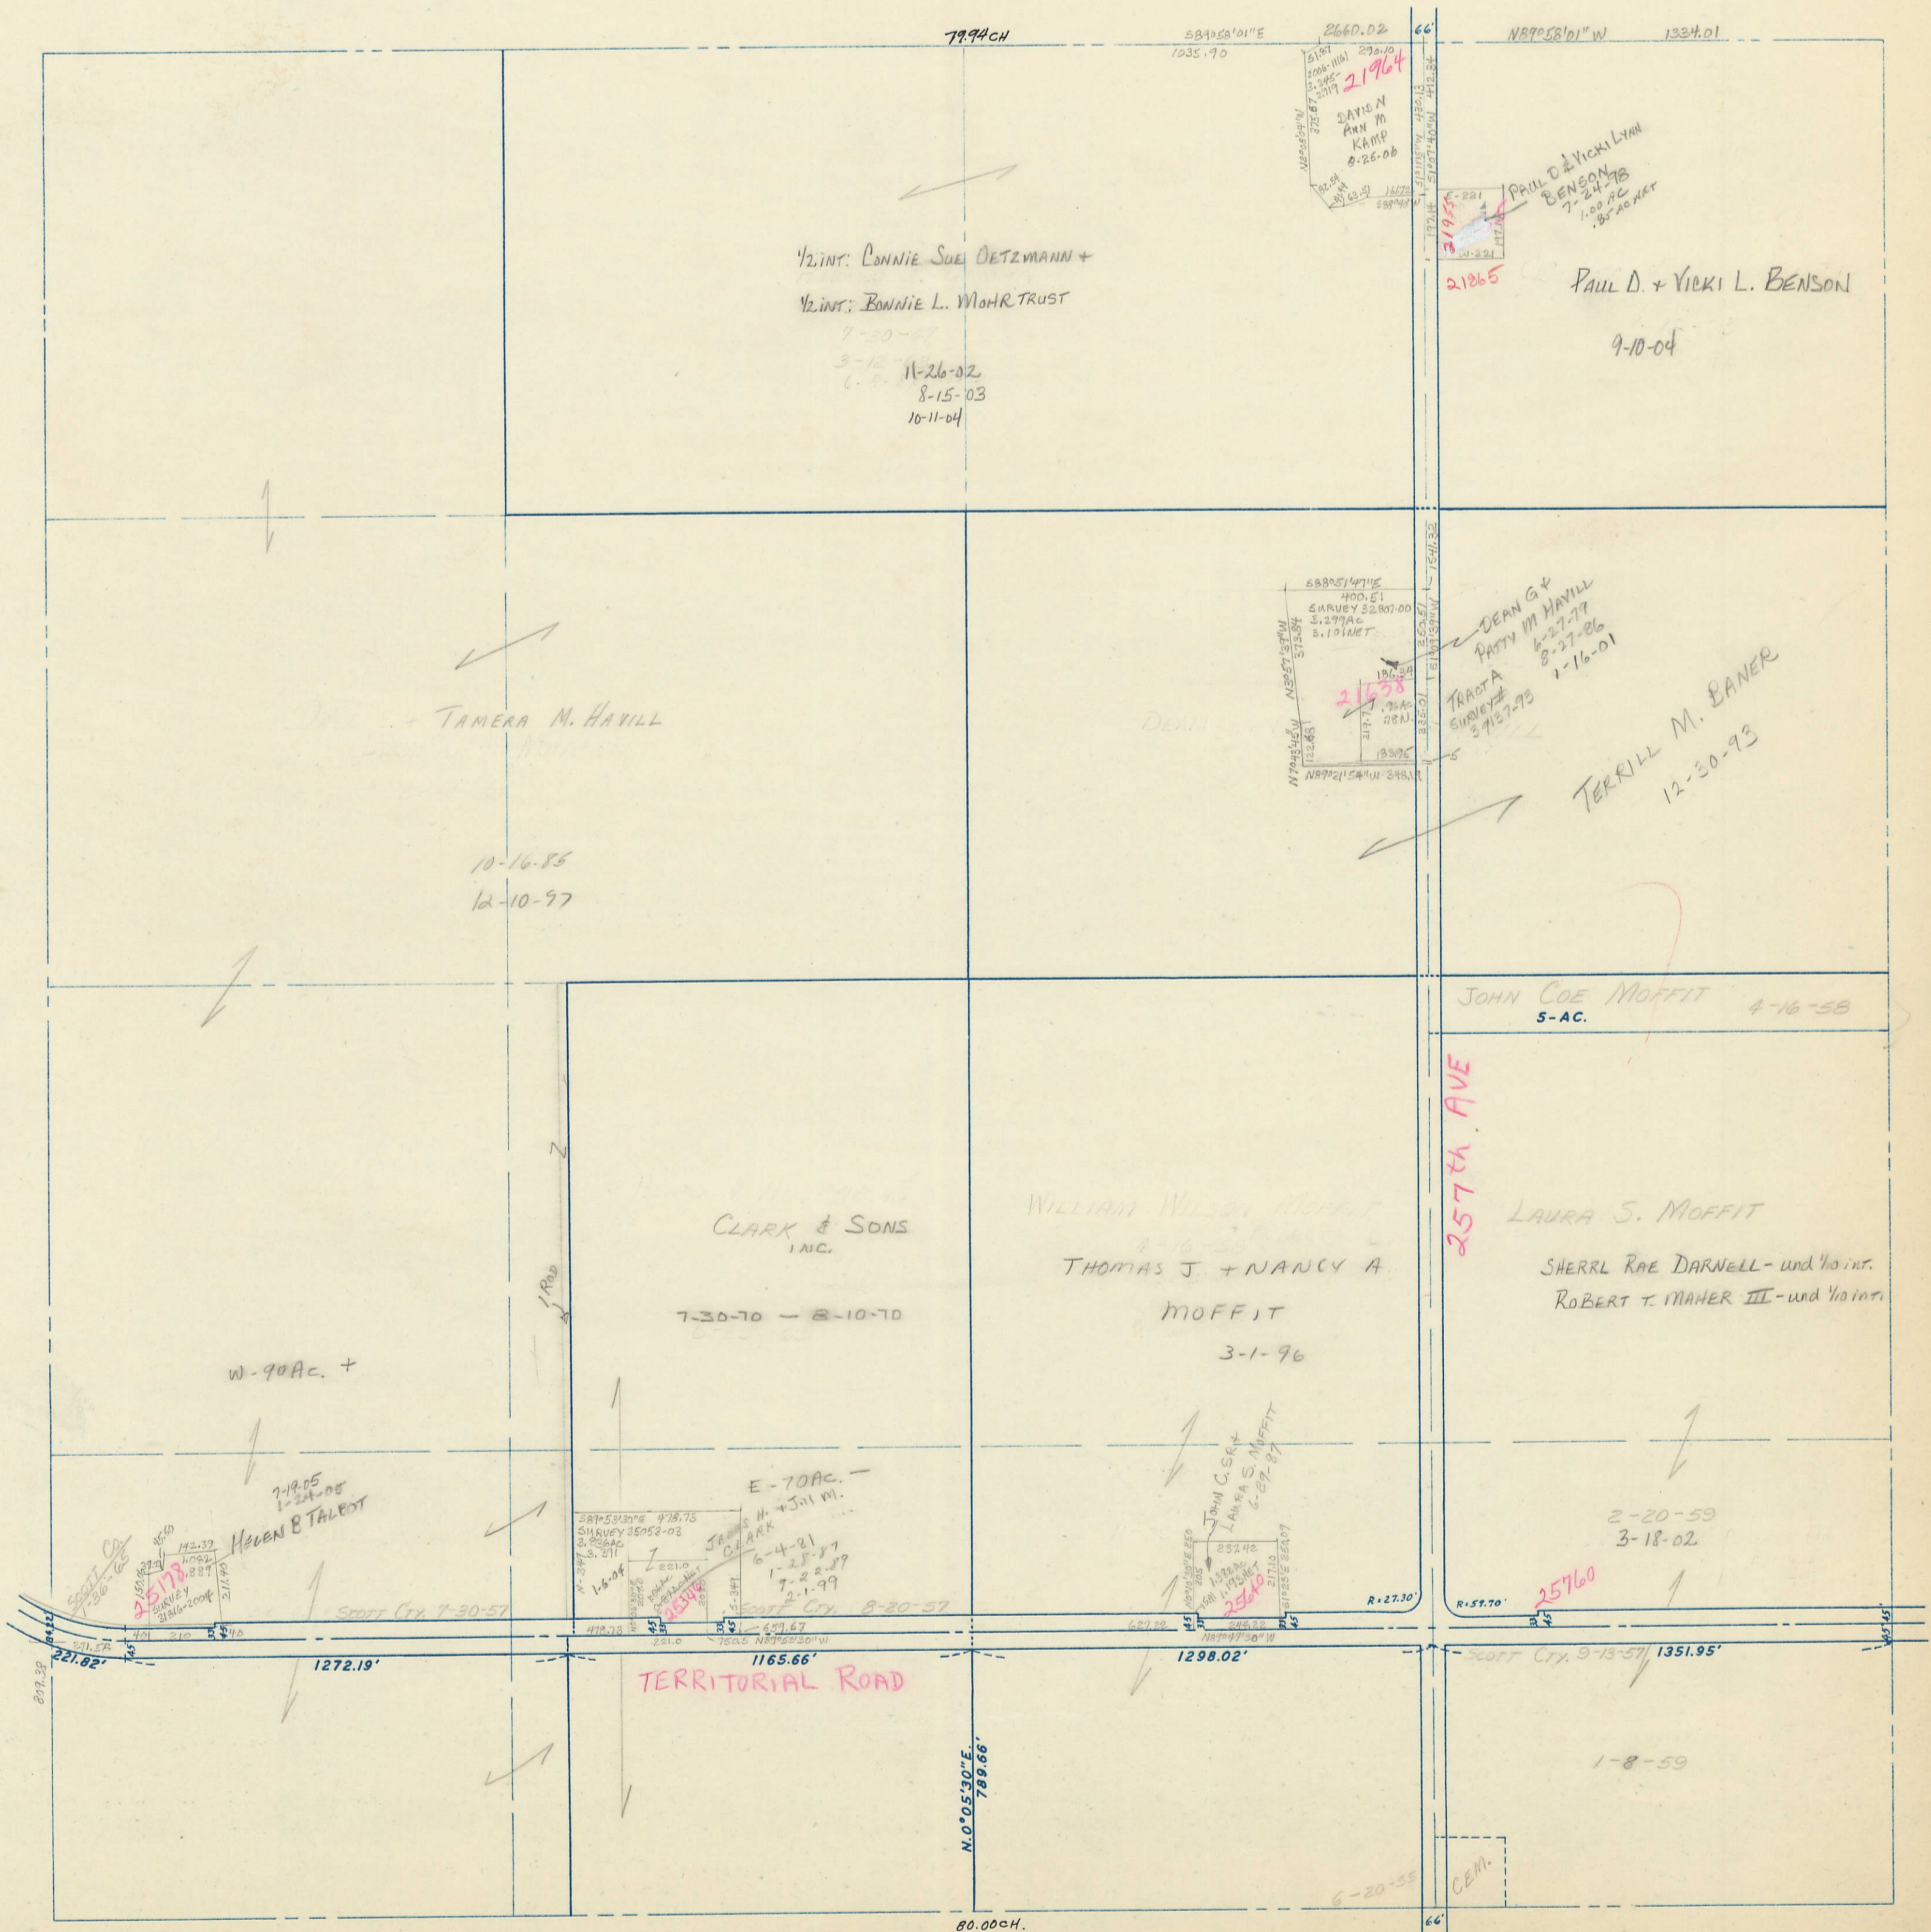

SECTION 29
TOWNSHIP 79 NORTH, RANGE 5 EAST,
5TH PRINCIPAL MERIDIAN
LE CLAIRE TOWNSHIP
SCOTT COUNTY, IOWA

SCALE : 1 INCH = 330 FEET

SECTION 20 PAGE 9

TRANSFER PAGE 279

SECTION 28 PAGE 28

SECTION 30 PAGE 30

29