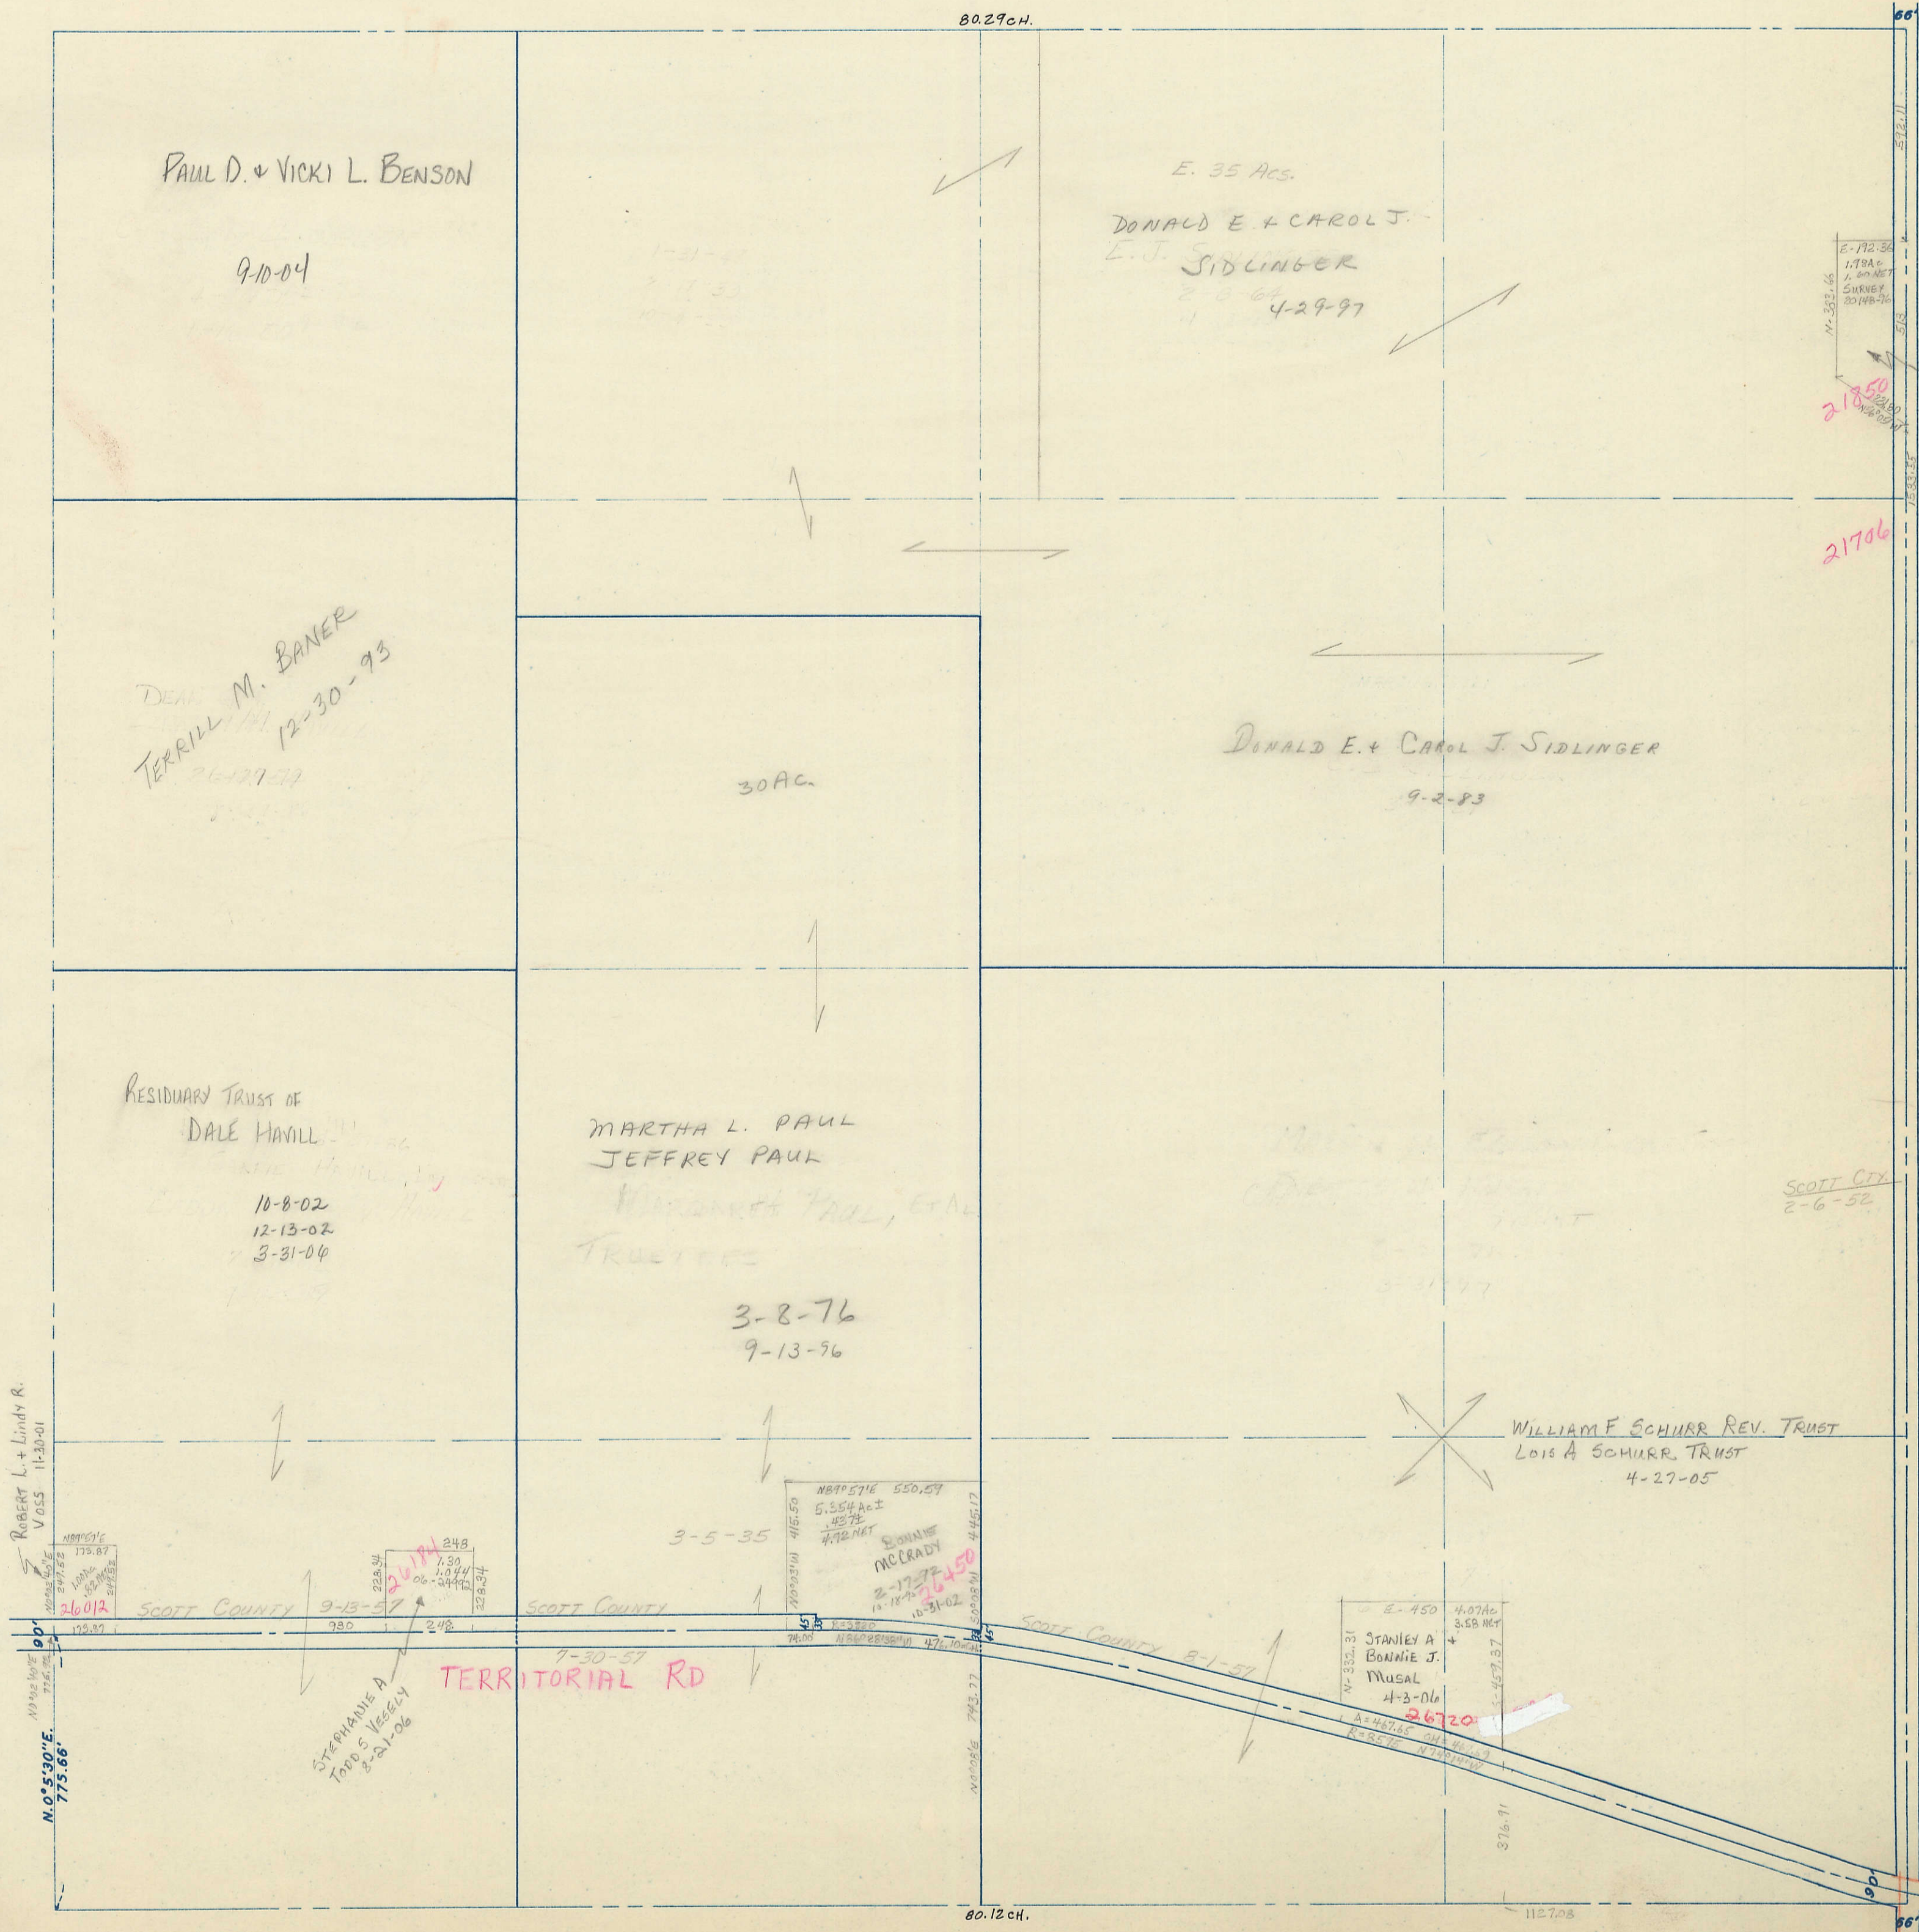

SECTION 28
TOWNSHIP 79 NORTH, RANGE 5 EAST,
5TH PRINCIPAL MERIDIAN
LE CLAIRE TOWNSHIP
SCOTT COUNTY, IOWA

TRANSFER PAGE 278

SCALE: 1 INCH = 330 FEET

SECTION 21 PAGE 10

SECTION 29 PAGE 16

SECTION 27 PAGE 14

SECTION 33 PAGE 22