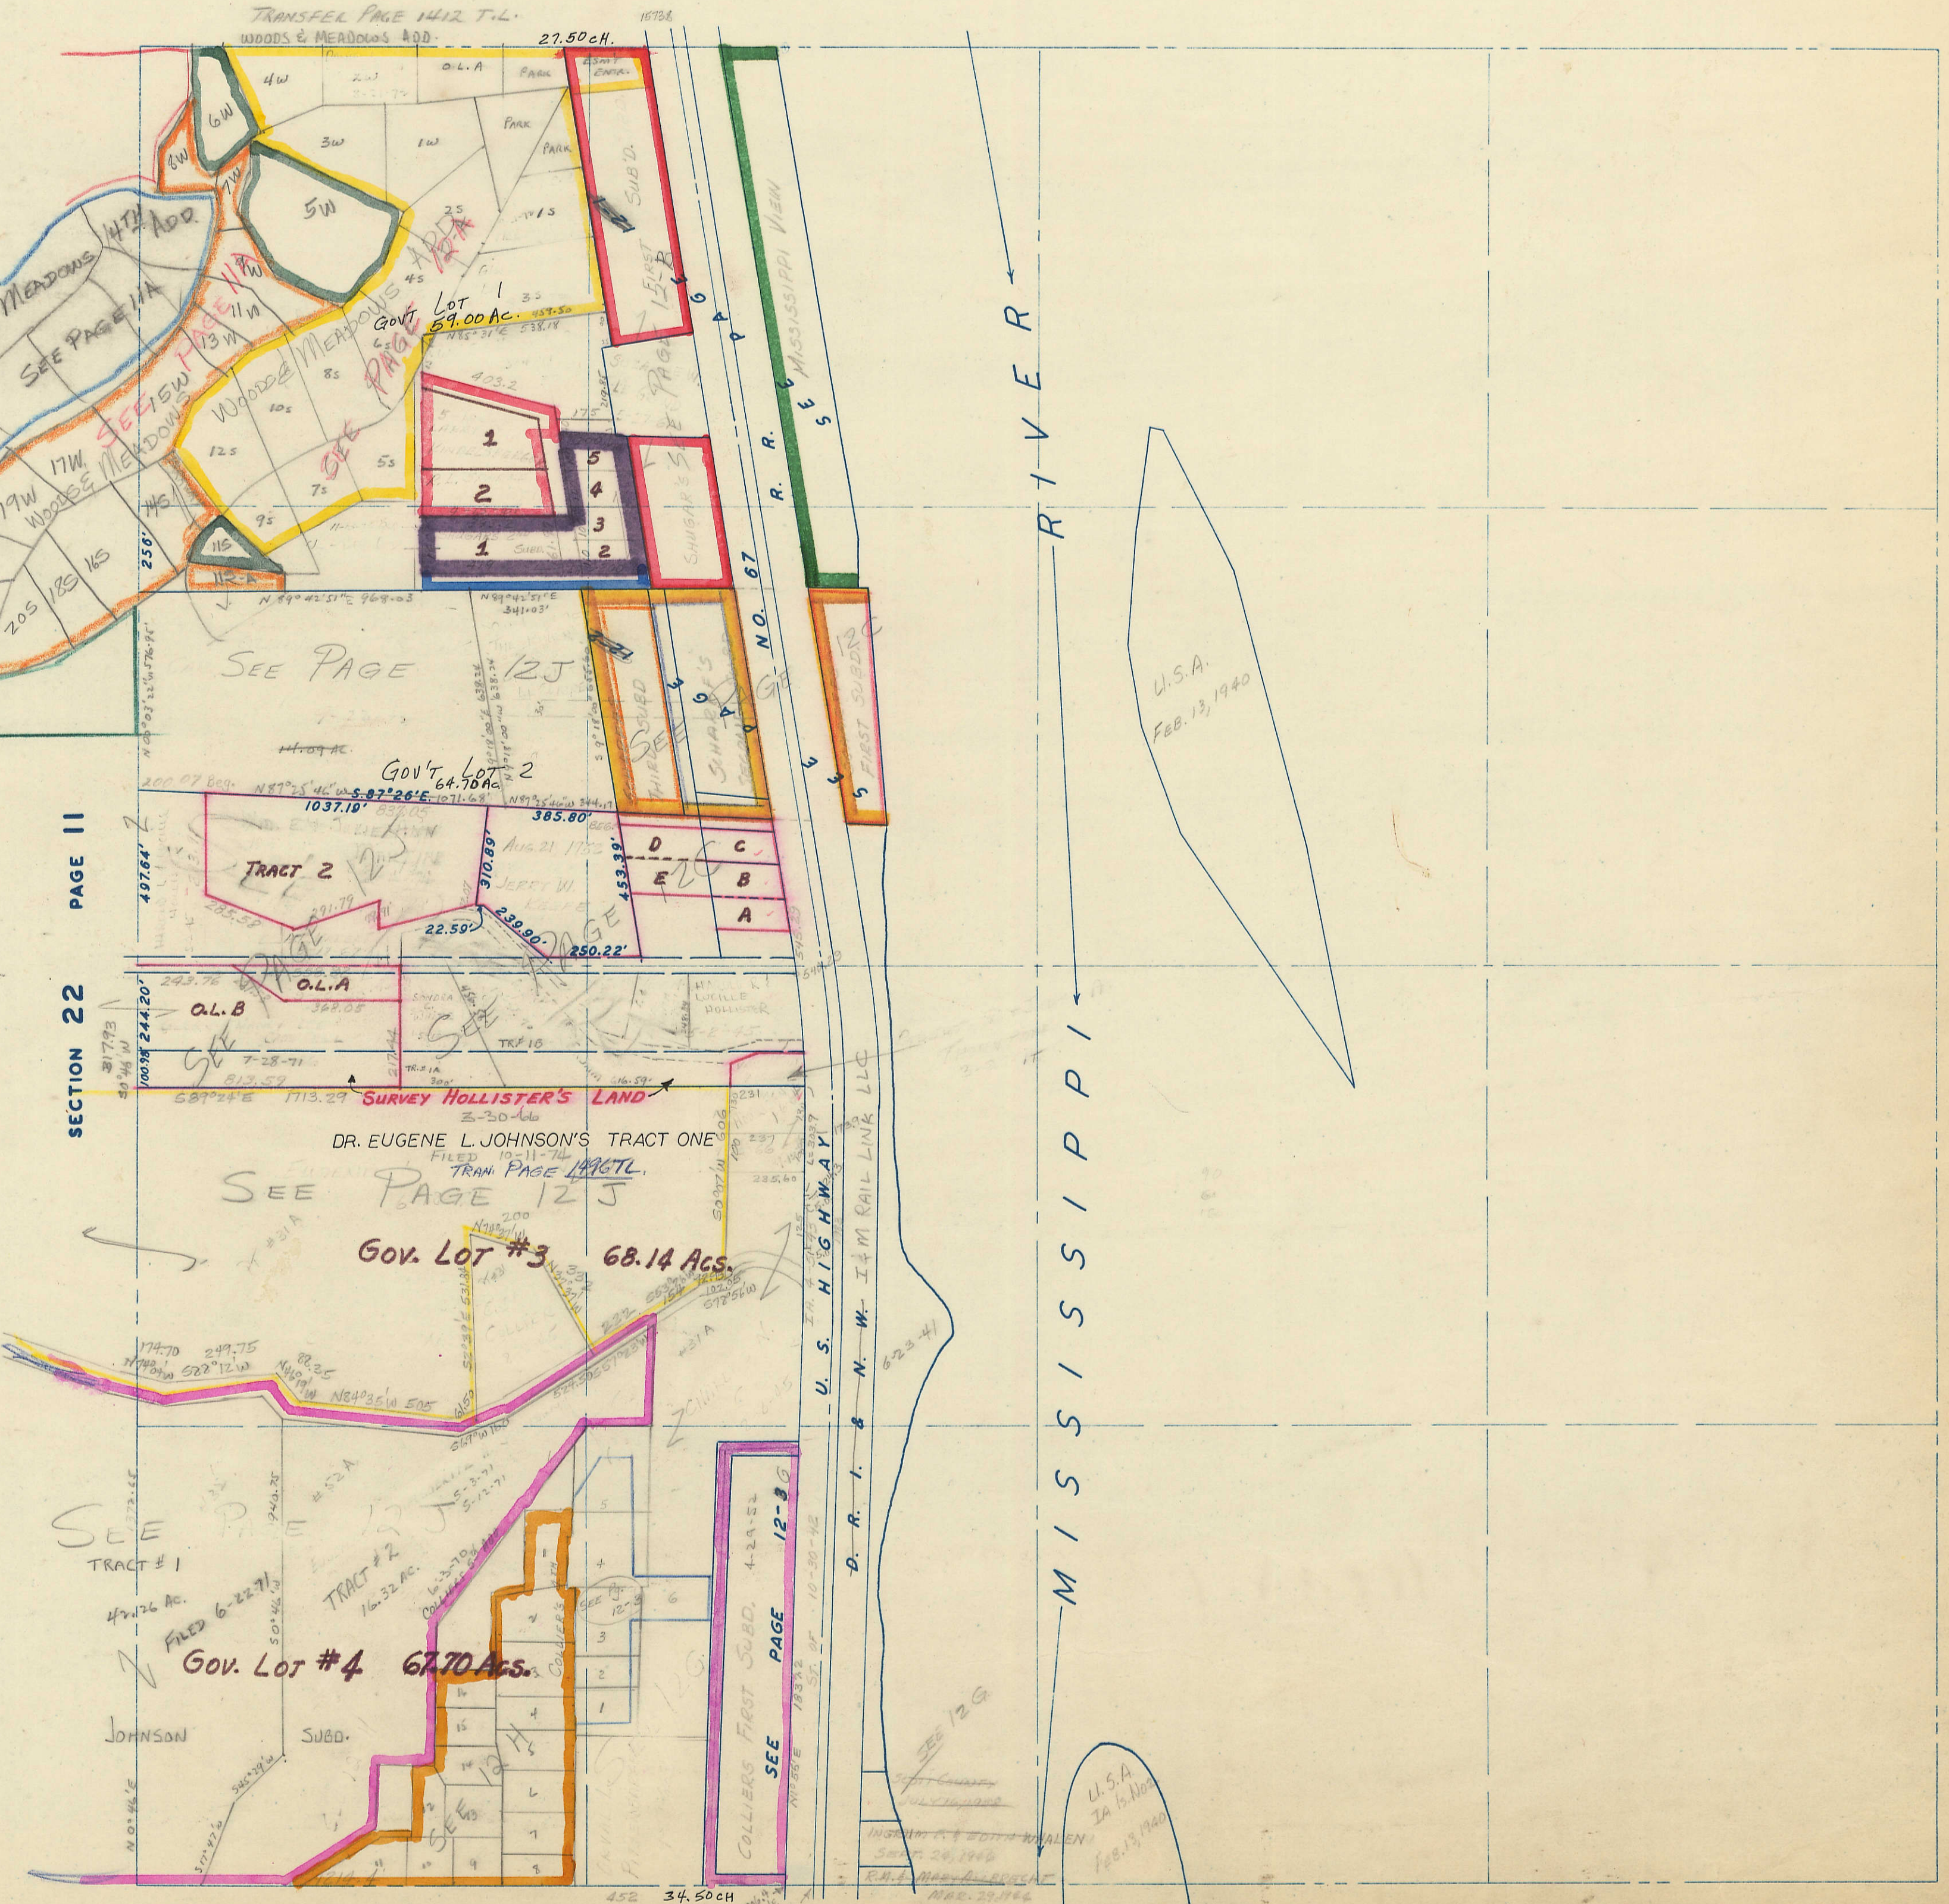

SECTION 23  
TOWNSHIP 79 NORTH, RANGE 5 EAST,  
5<sup>TH</sup> PRINCIPAL MERIDIAN  
LE CLAIRE TOWNSHIP  
SCOTT COUNTY, IOWA

SCALE: 1 INCH = 330 FEET

SECTION 14 PAGE 1

TRANSFER PAGE 275

PAGE SECTION

SECTION 26 PAGE 13