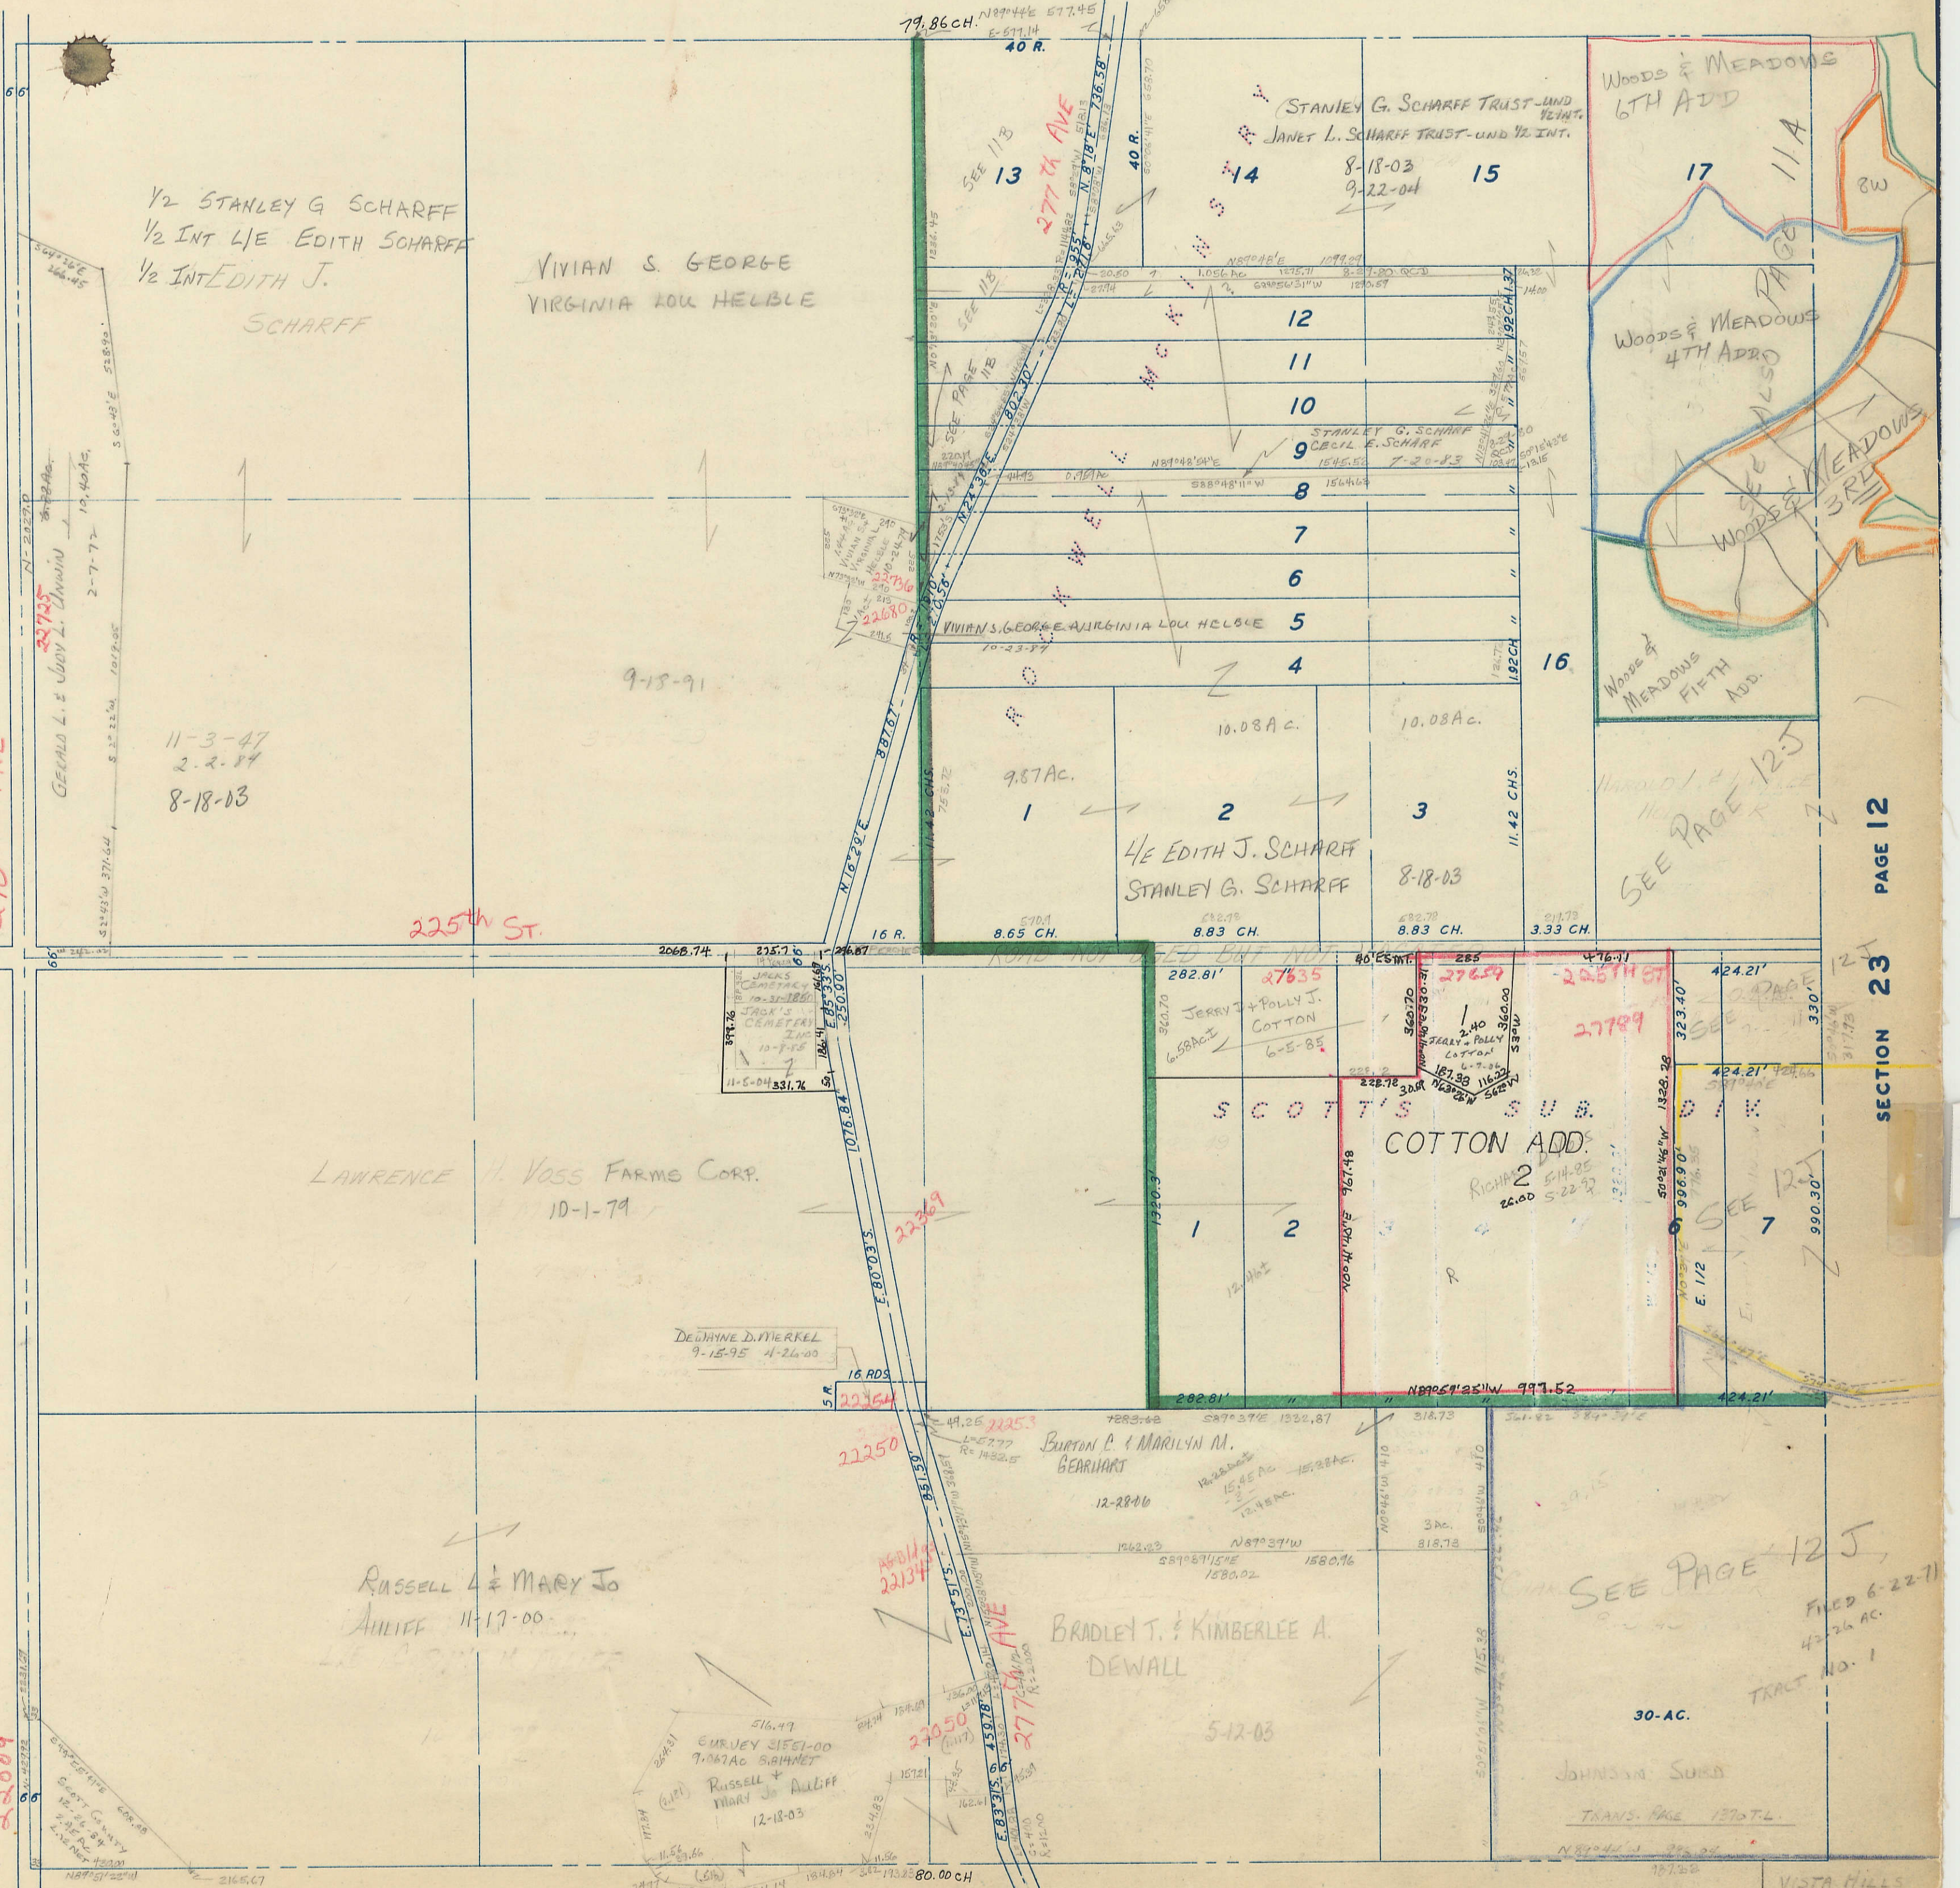

SECTION 22

TOWNSHIP 79 NORTH, RANGE 5 EAST,
5TH PRINCIPAL MERIDIAN
LE CLAIRE TOWNSHIP
SCOTT COUNTY, IOWA

TRANSFER PAGE 274

SCALE: 1 INCH = 330 FEET

SECTION 15 PAGE 2

PAGE 10
PAGE 21

270TH AVE

PAGE 12
PAGE 23

22

SECTION 27 PAGE 14

VISTA HILLS
2ND ADD