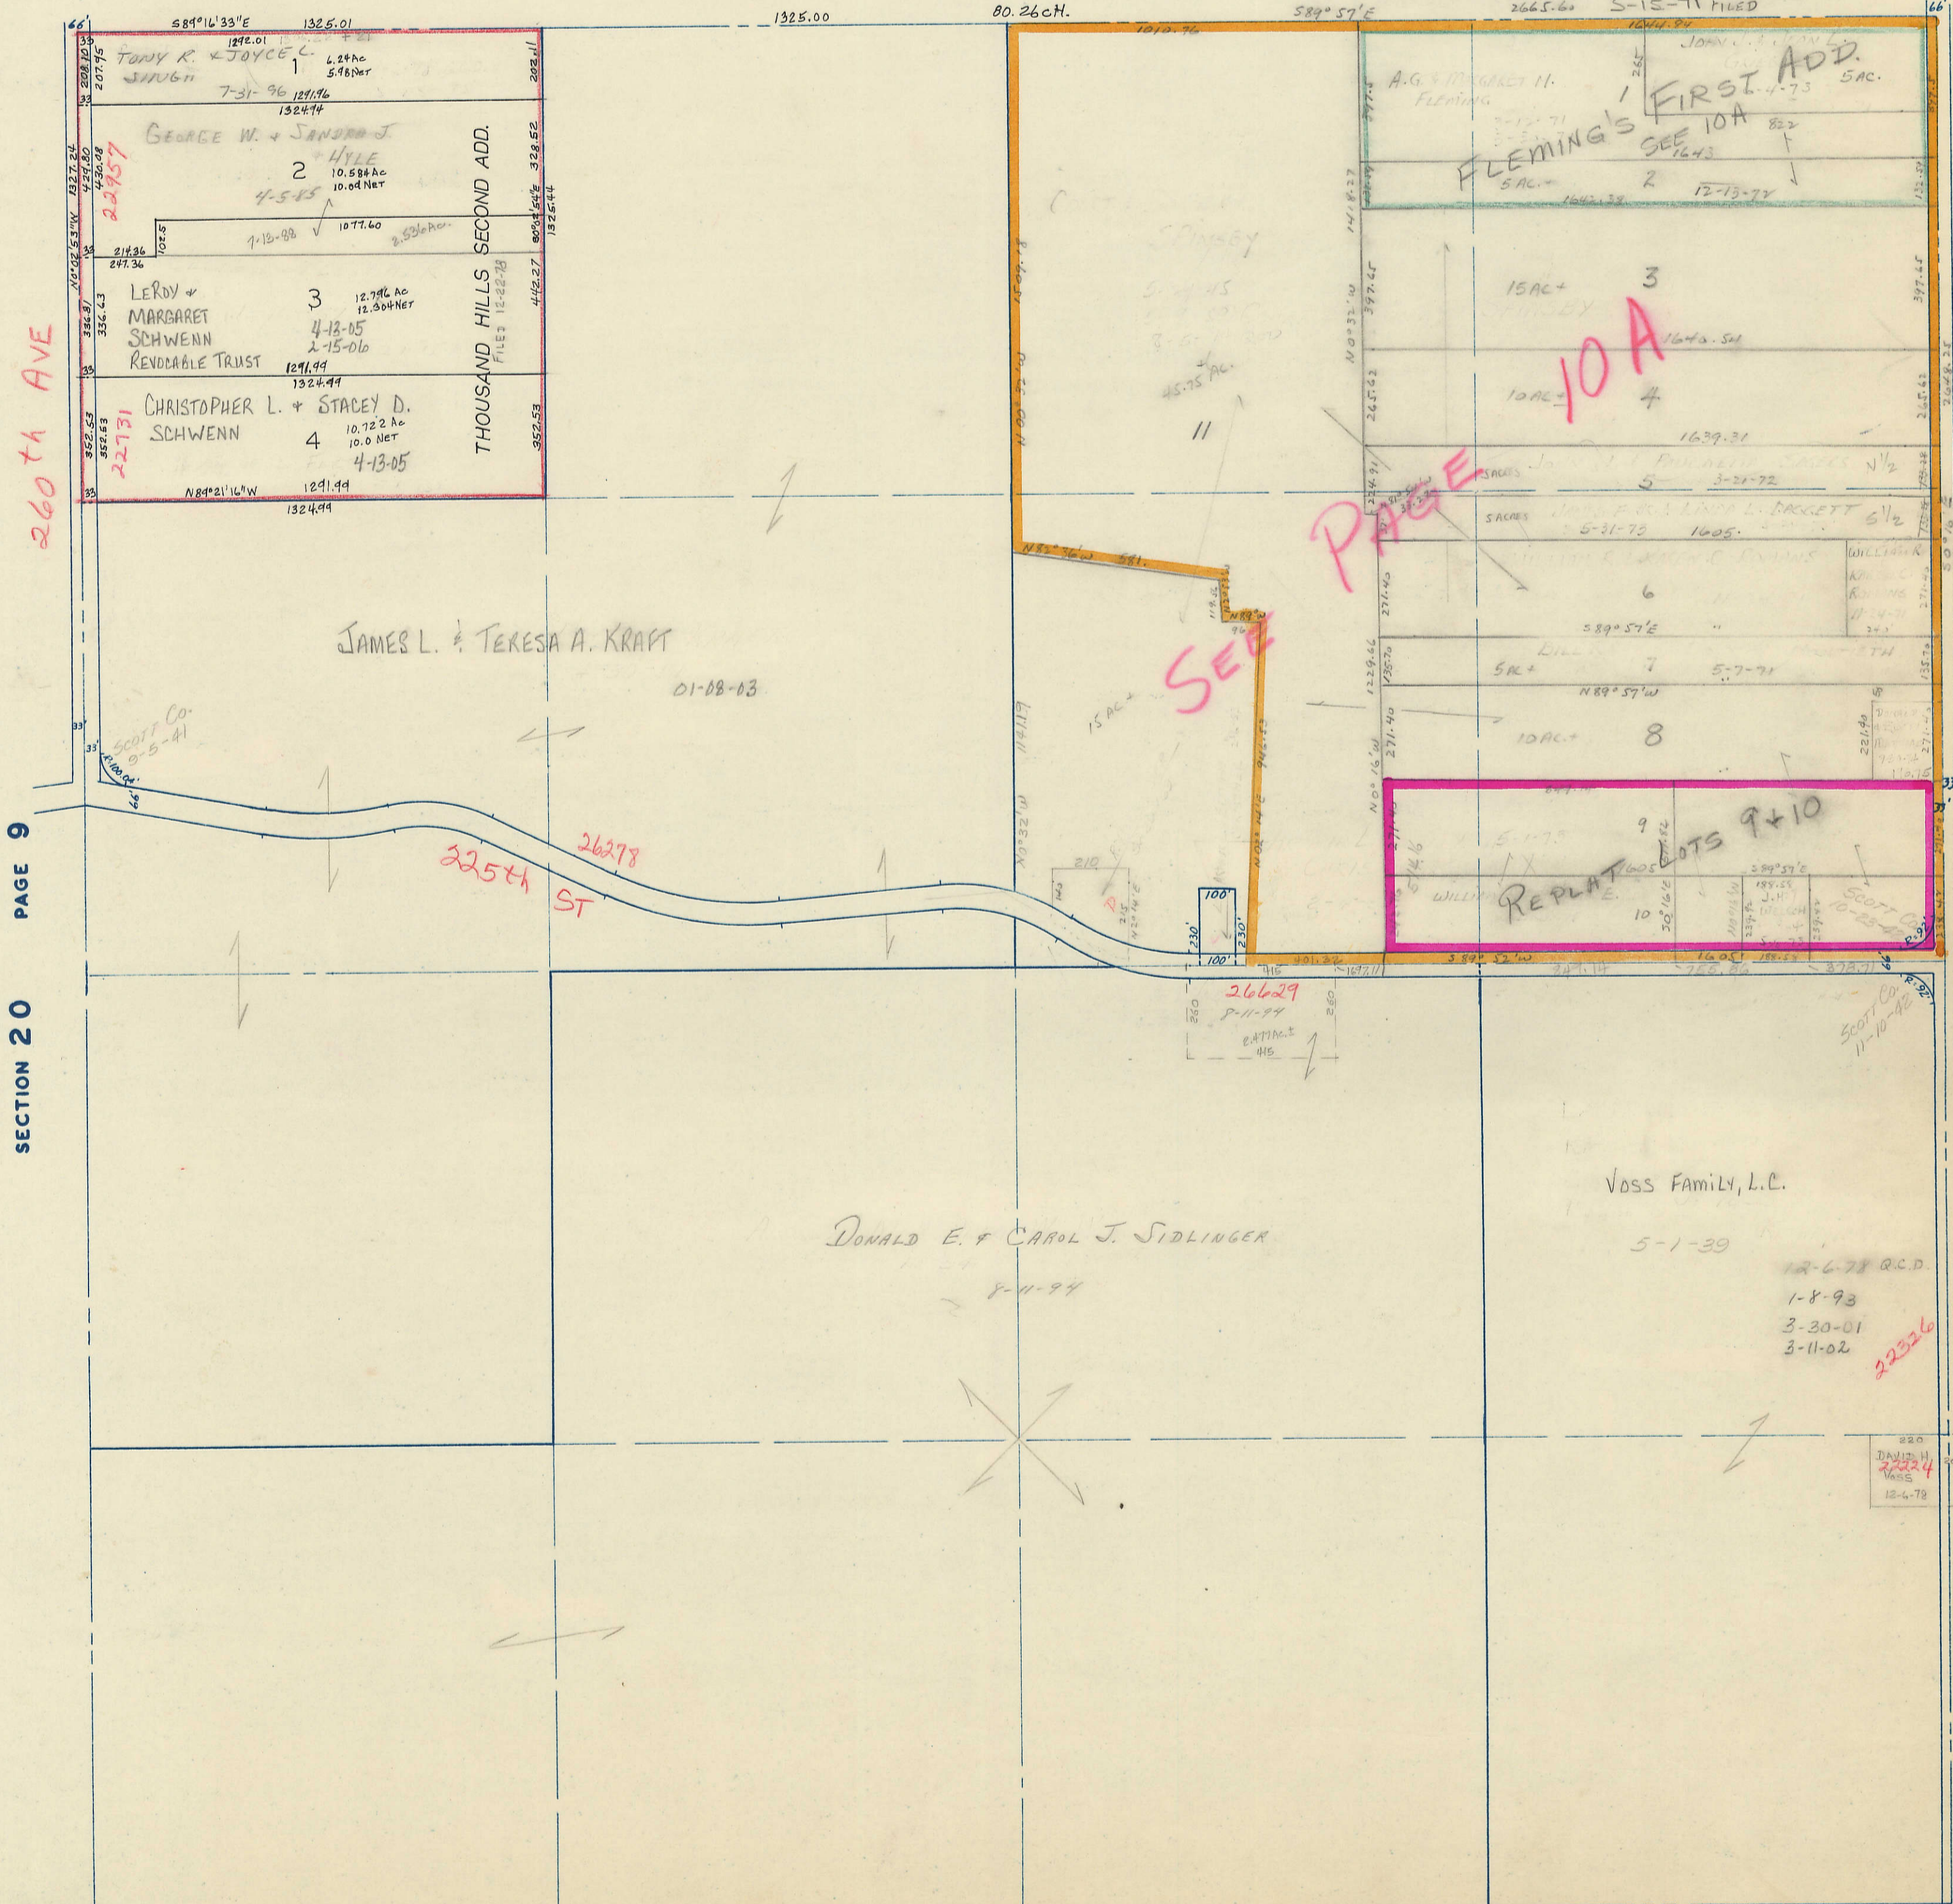

SECTION 21
TOWNSHIP 79 NORTH, RANGE 5 EAST,
5TH PRINCIPAL MERIDIAN
LE CLAIRE TOWNSHIP
SCOTT COUNTY, IOWA

TRANSFER PAGE 273

SCALE: 1 INCH = 330 FEET

SECTION 16 PAGE 3

SECTION 20 PAGE 9

SECTION 22 PAGE 11

SECTION 28 PAGE 15