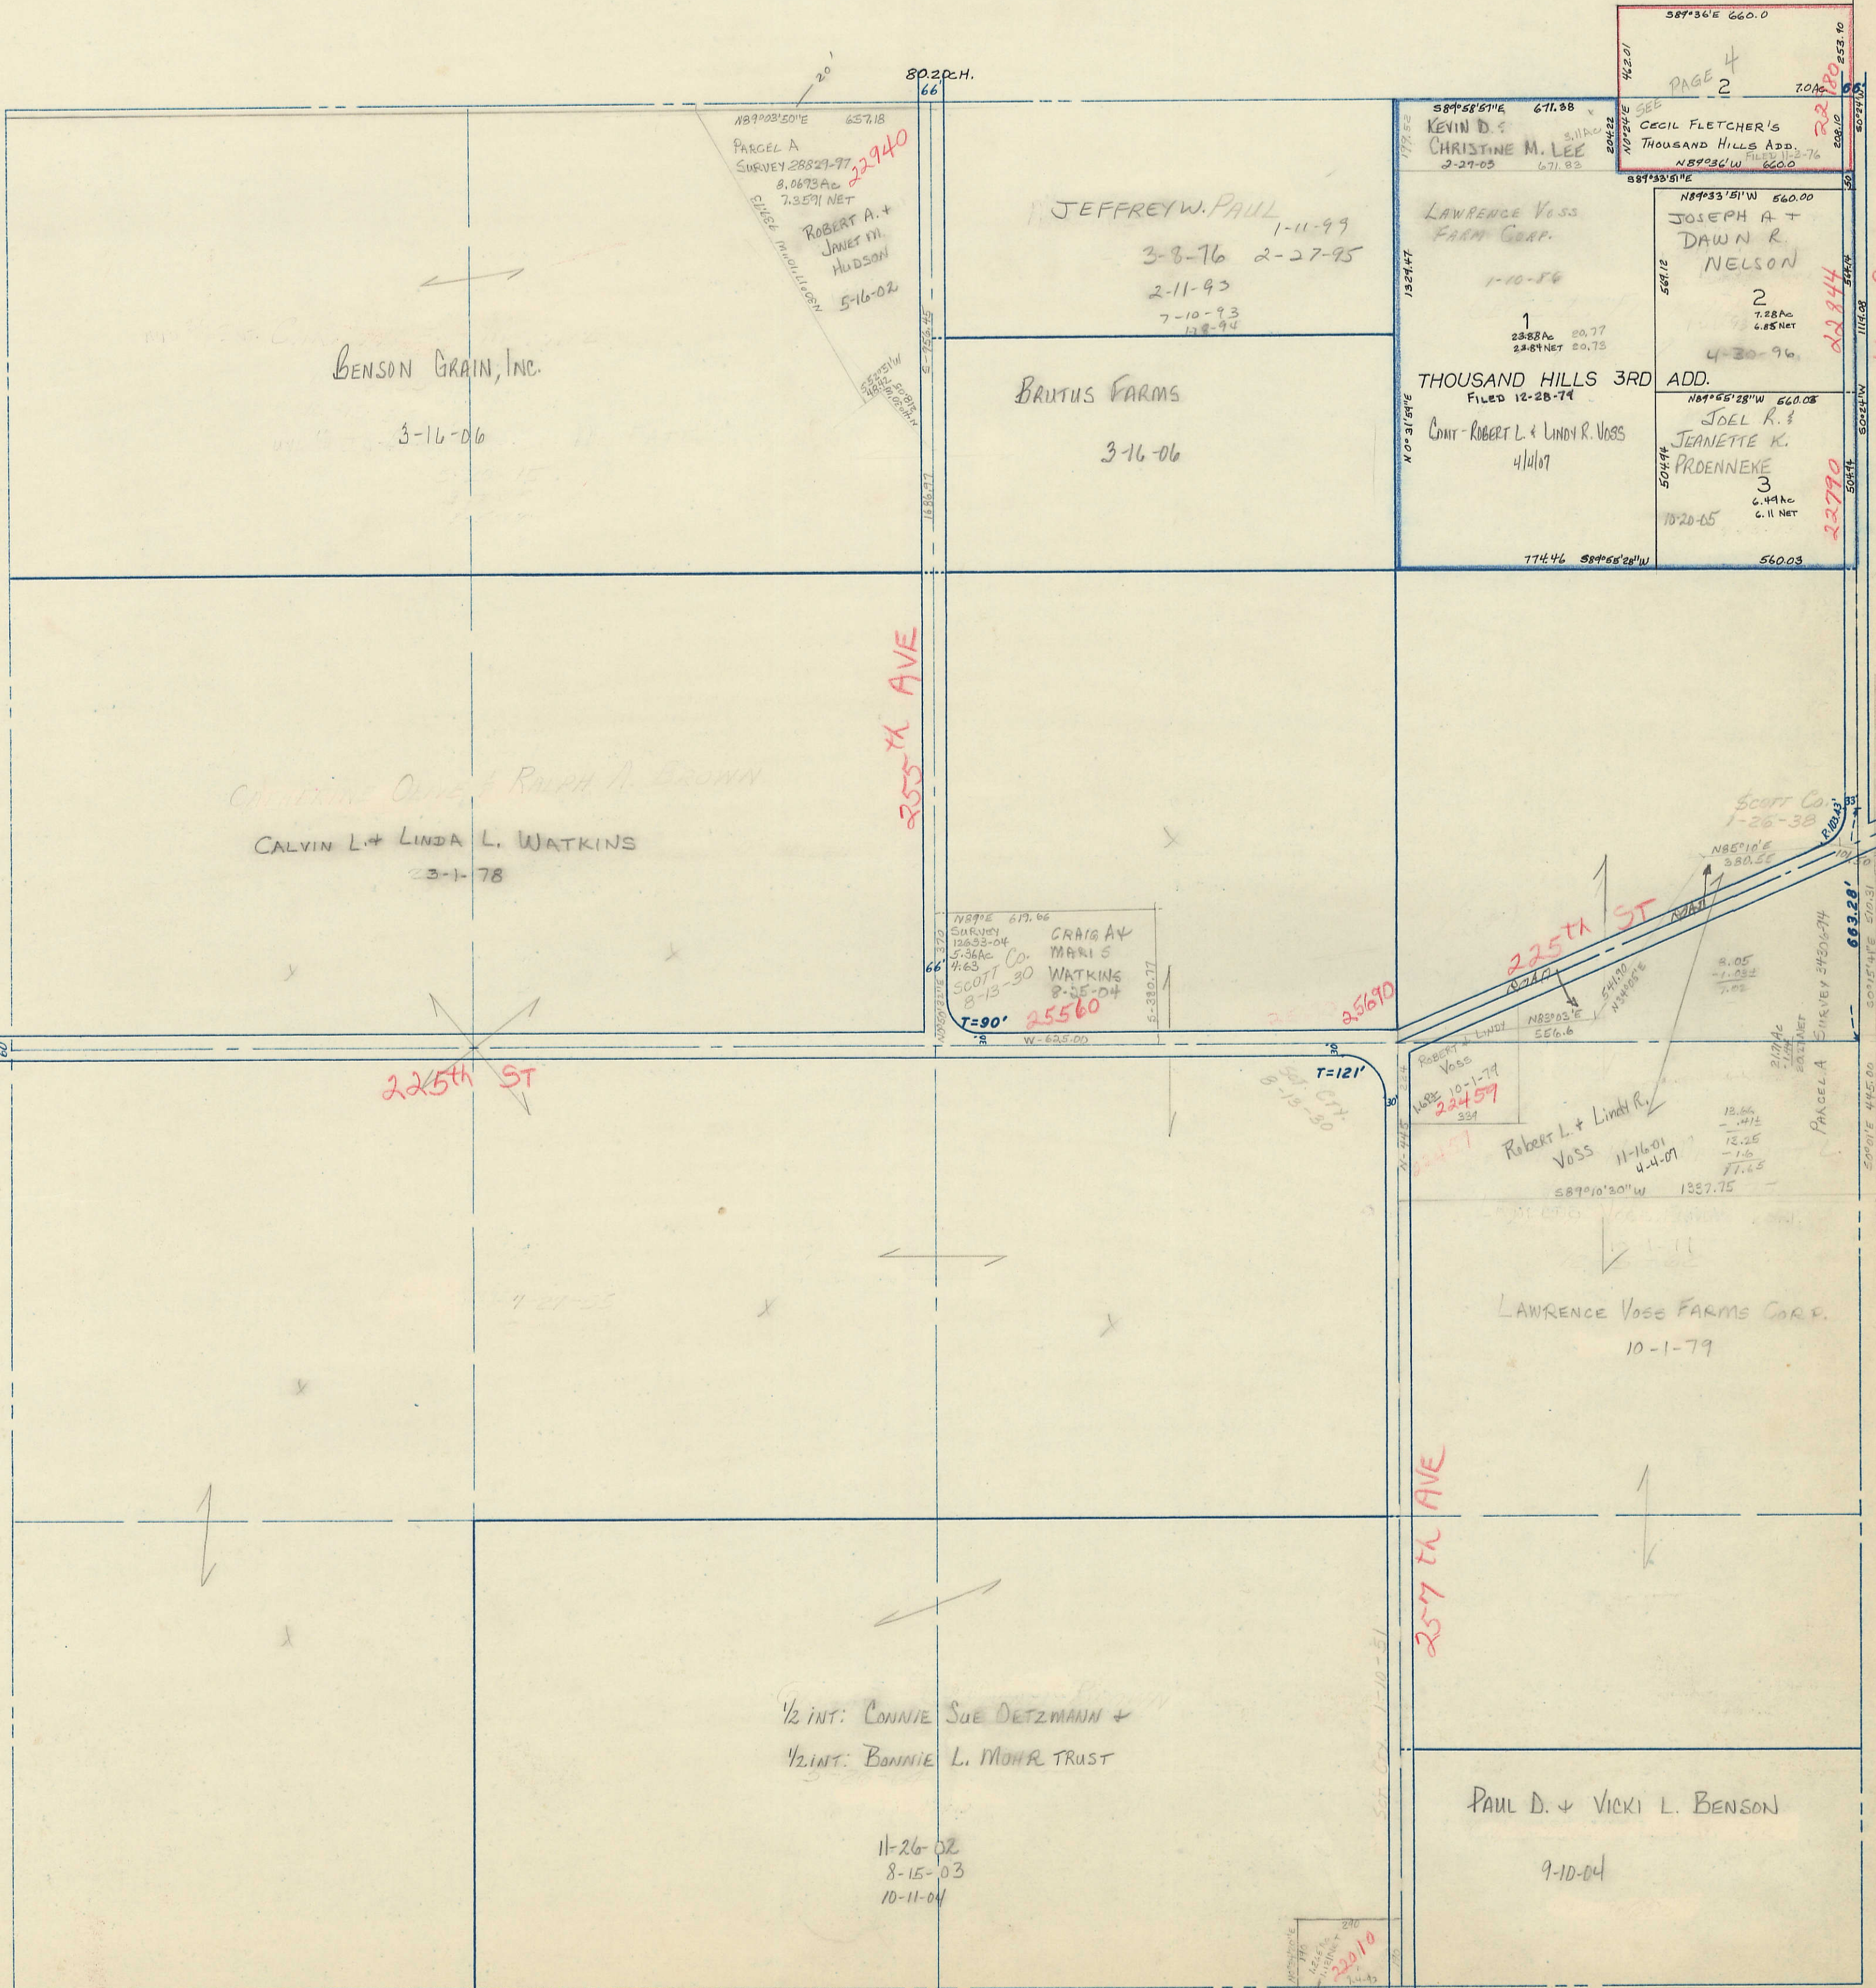

SECTION 20
TOWNSHIP 79 NORTH, RANGE 5 EAST,
5TH PRINCIPAL MERIDIAN
LE CLAIRE TOWNSHIP
SCOTT COUNTY, IOWA

SCALE : 1 INCH = 330 FEET

TRANSFER PAGE 272

SECTION 17 PAGE 4

SECTION 19 PAGE 8

SECTION 21 PAGE 10

SECTION 29 PAGE 16