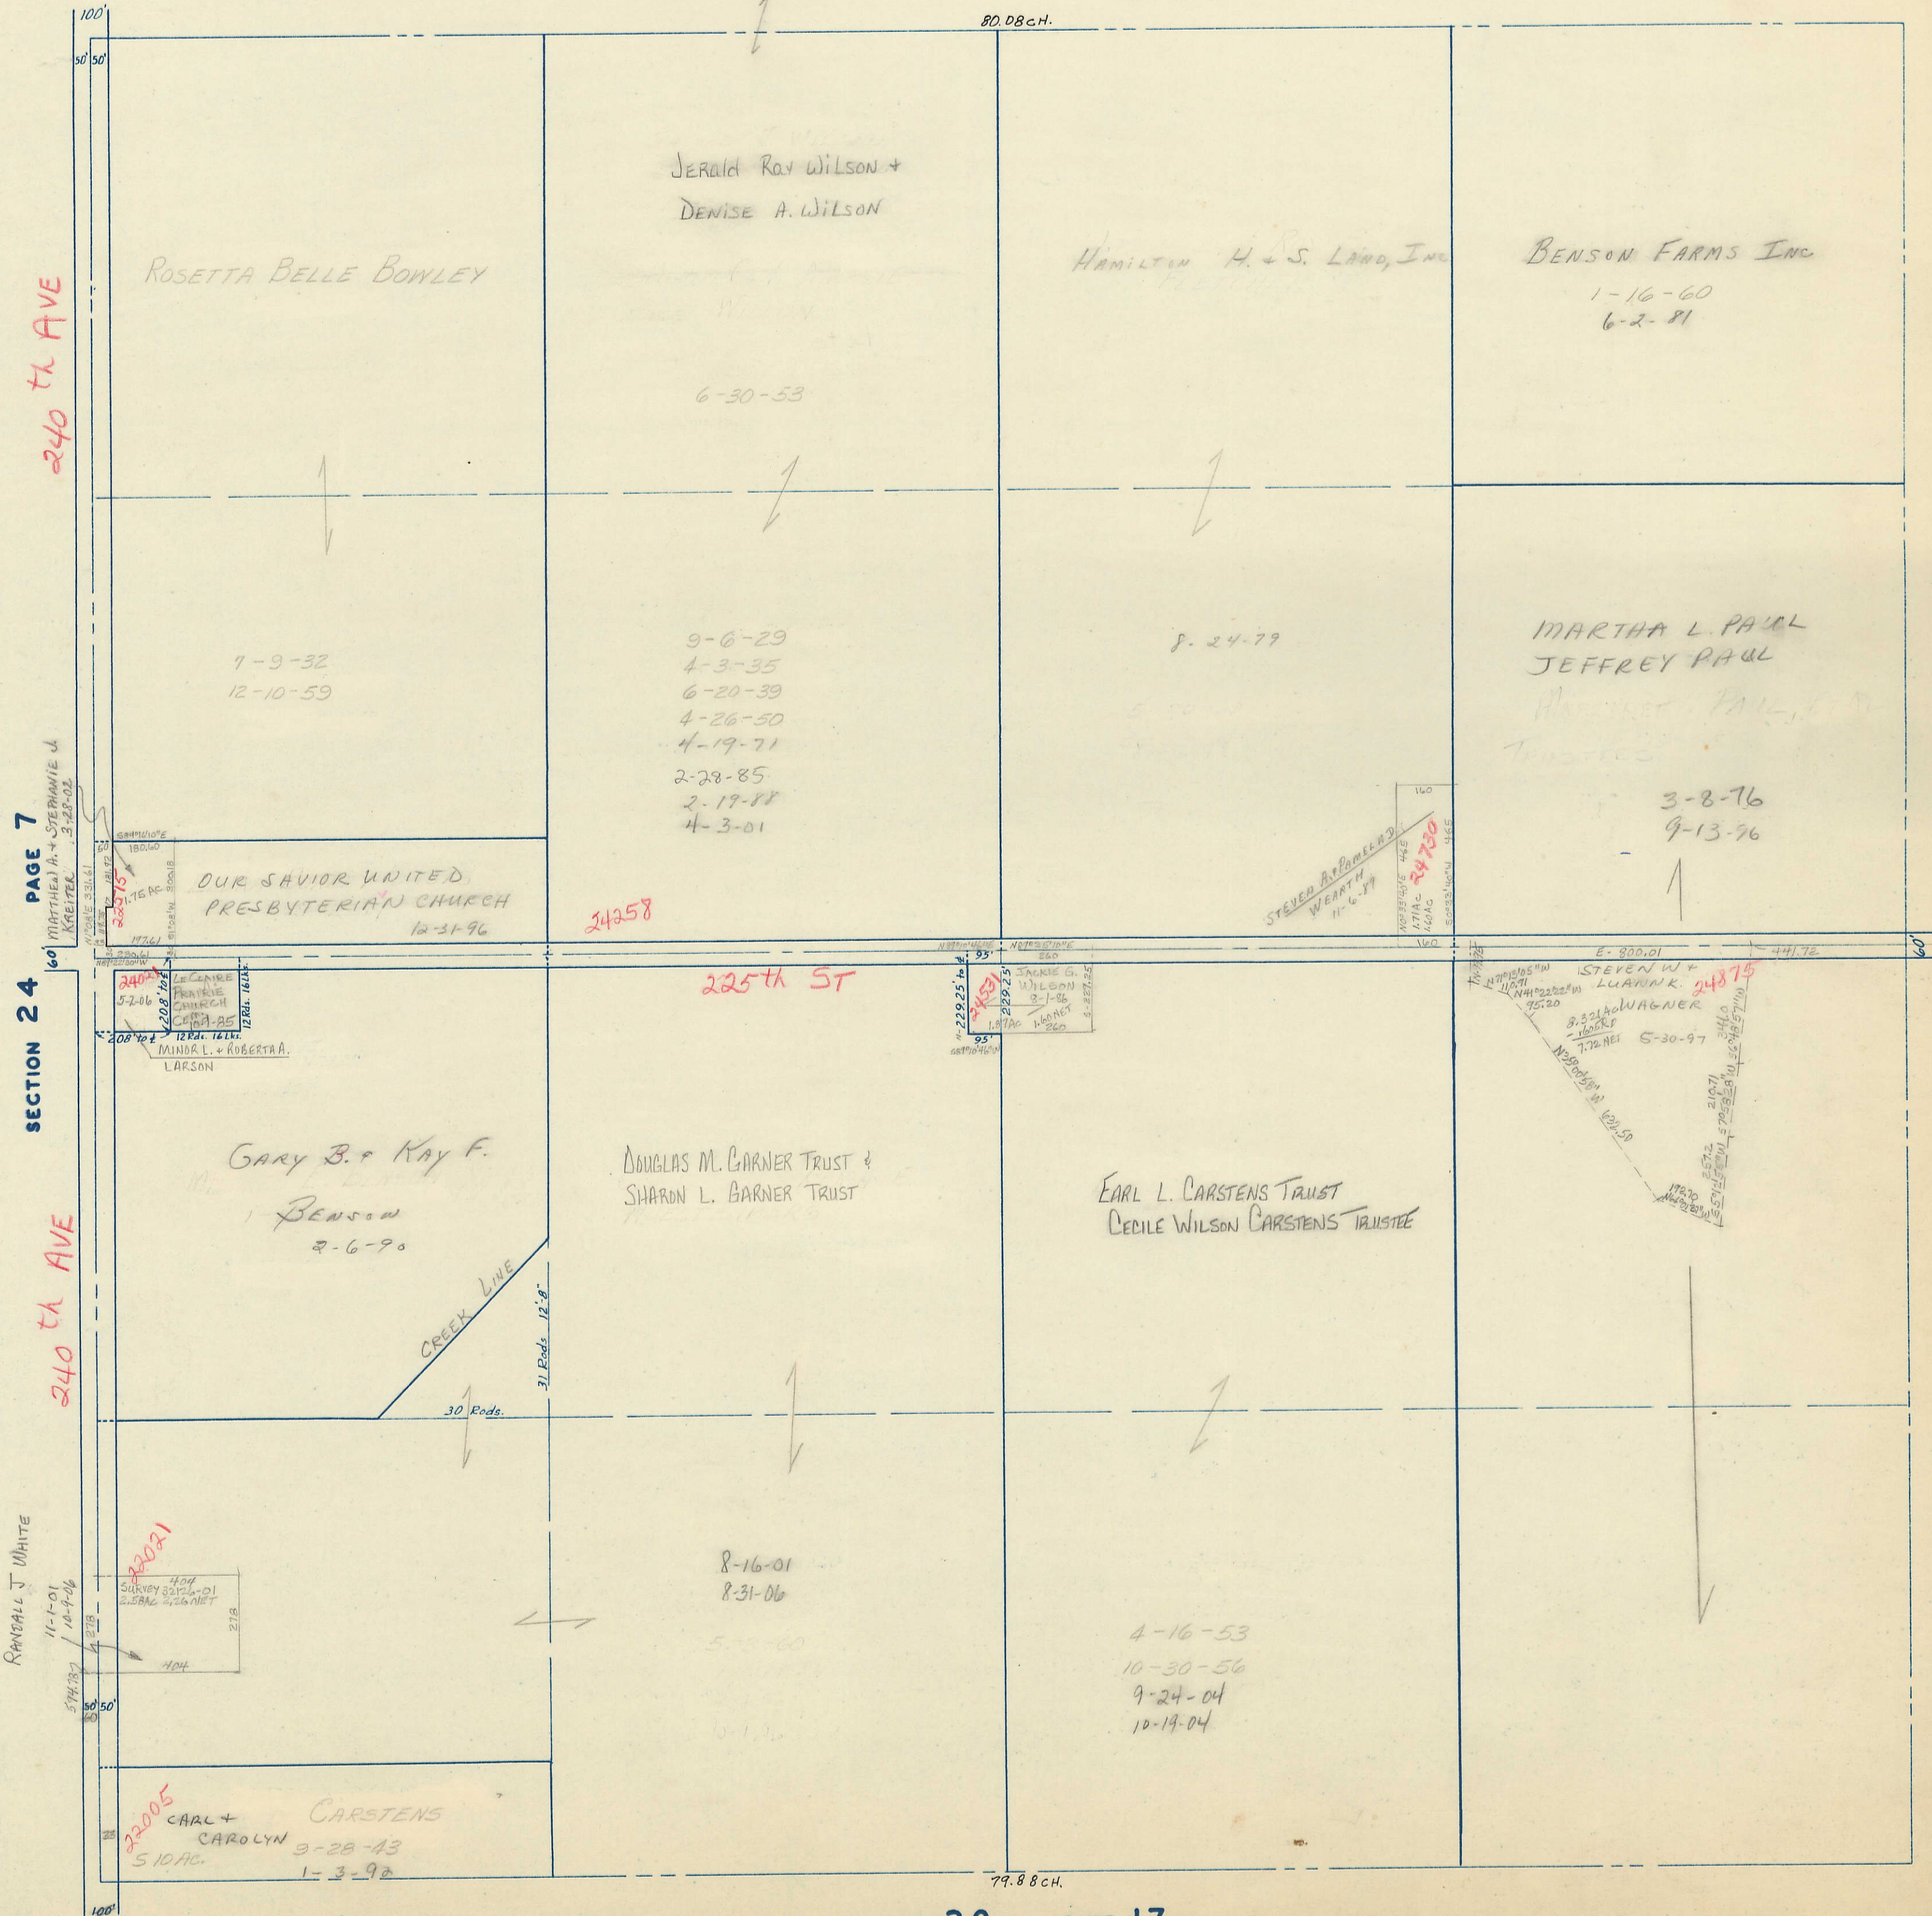

SECTION 19  
TOWNSHIP 79 NORTH, RANGE 5 EAST,  
5<sup>TH</sup> PRINCIPAL MERIDIAN  
LE CLAIRE TOWNSHIP  
SCOTT COUNTY, IOWA

TRANSFER PAGE 271

SCALE: 1 INCH = 330 FEET

SECTION 18 PAGE 5

19