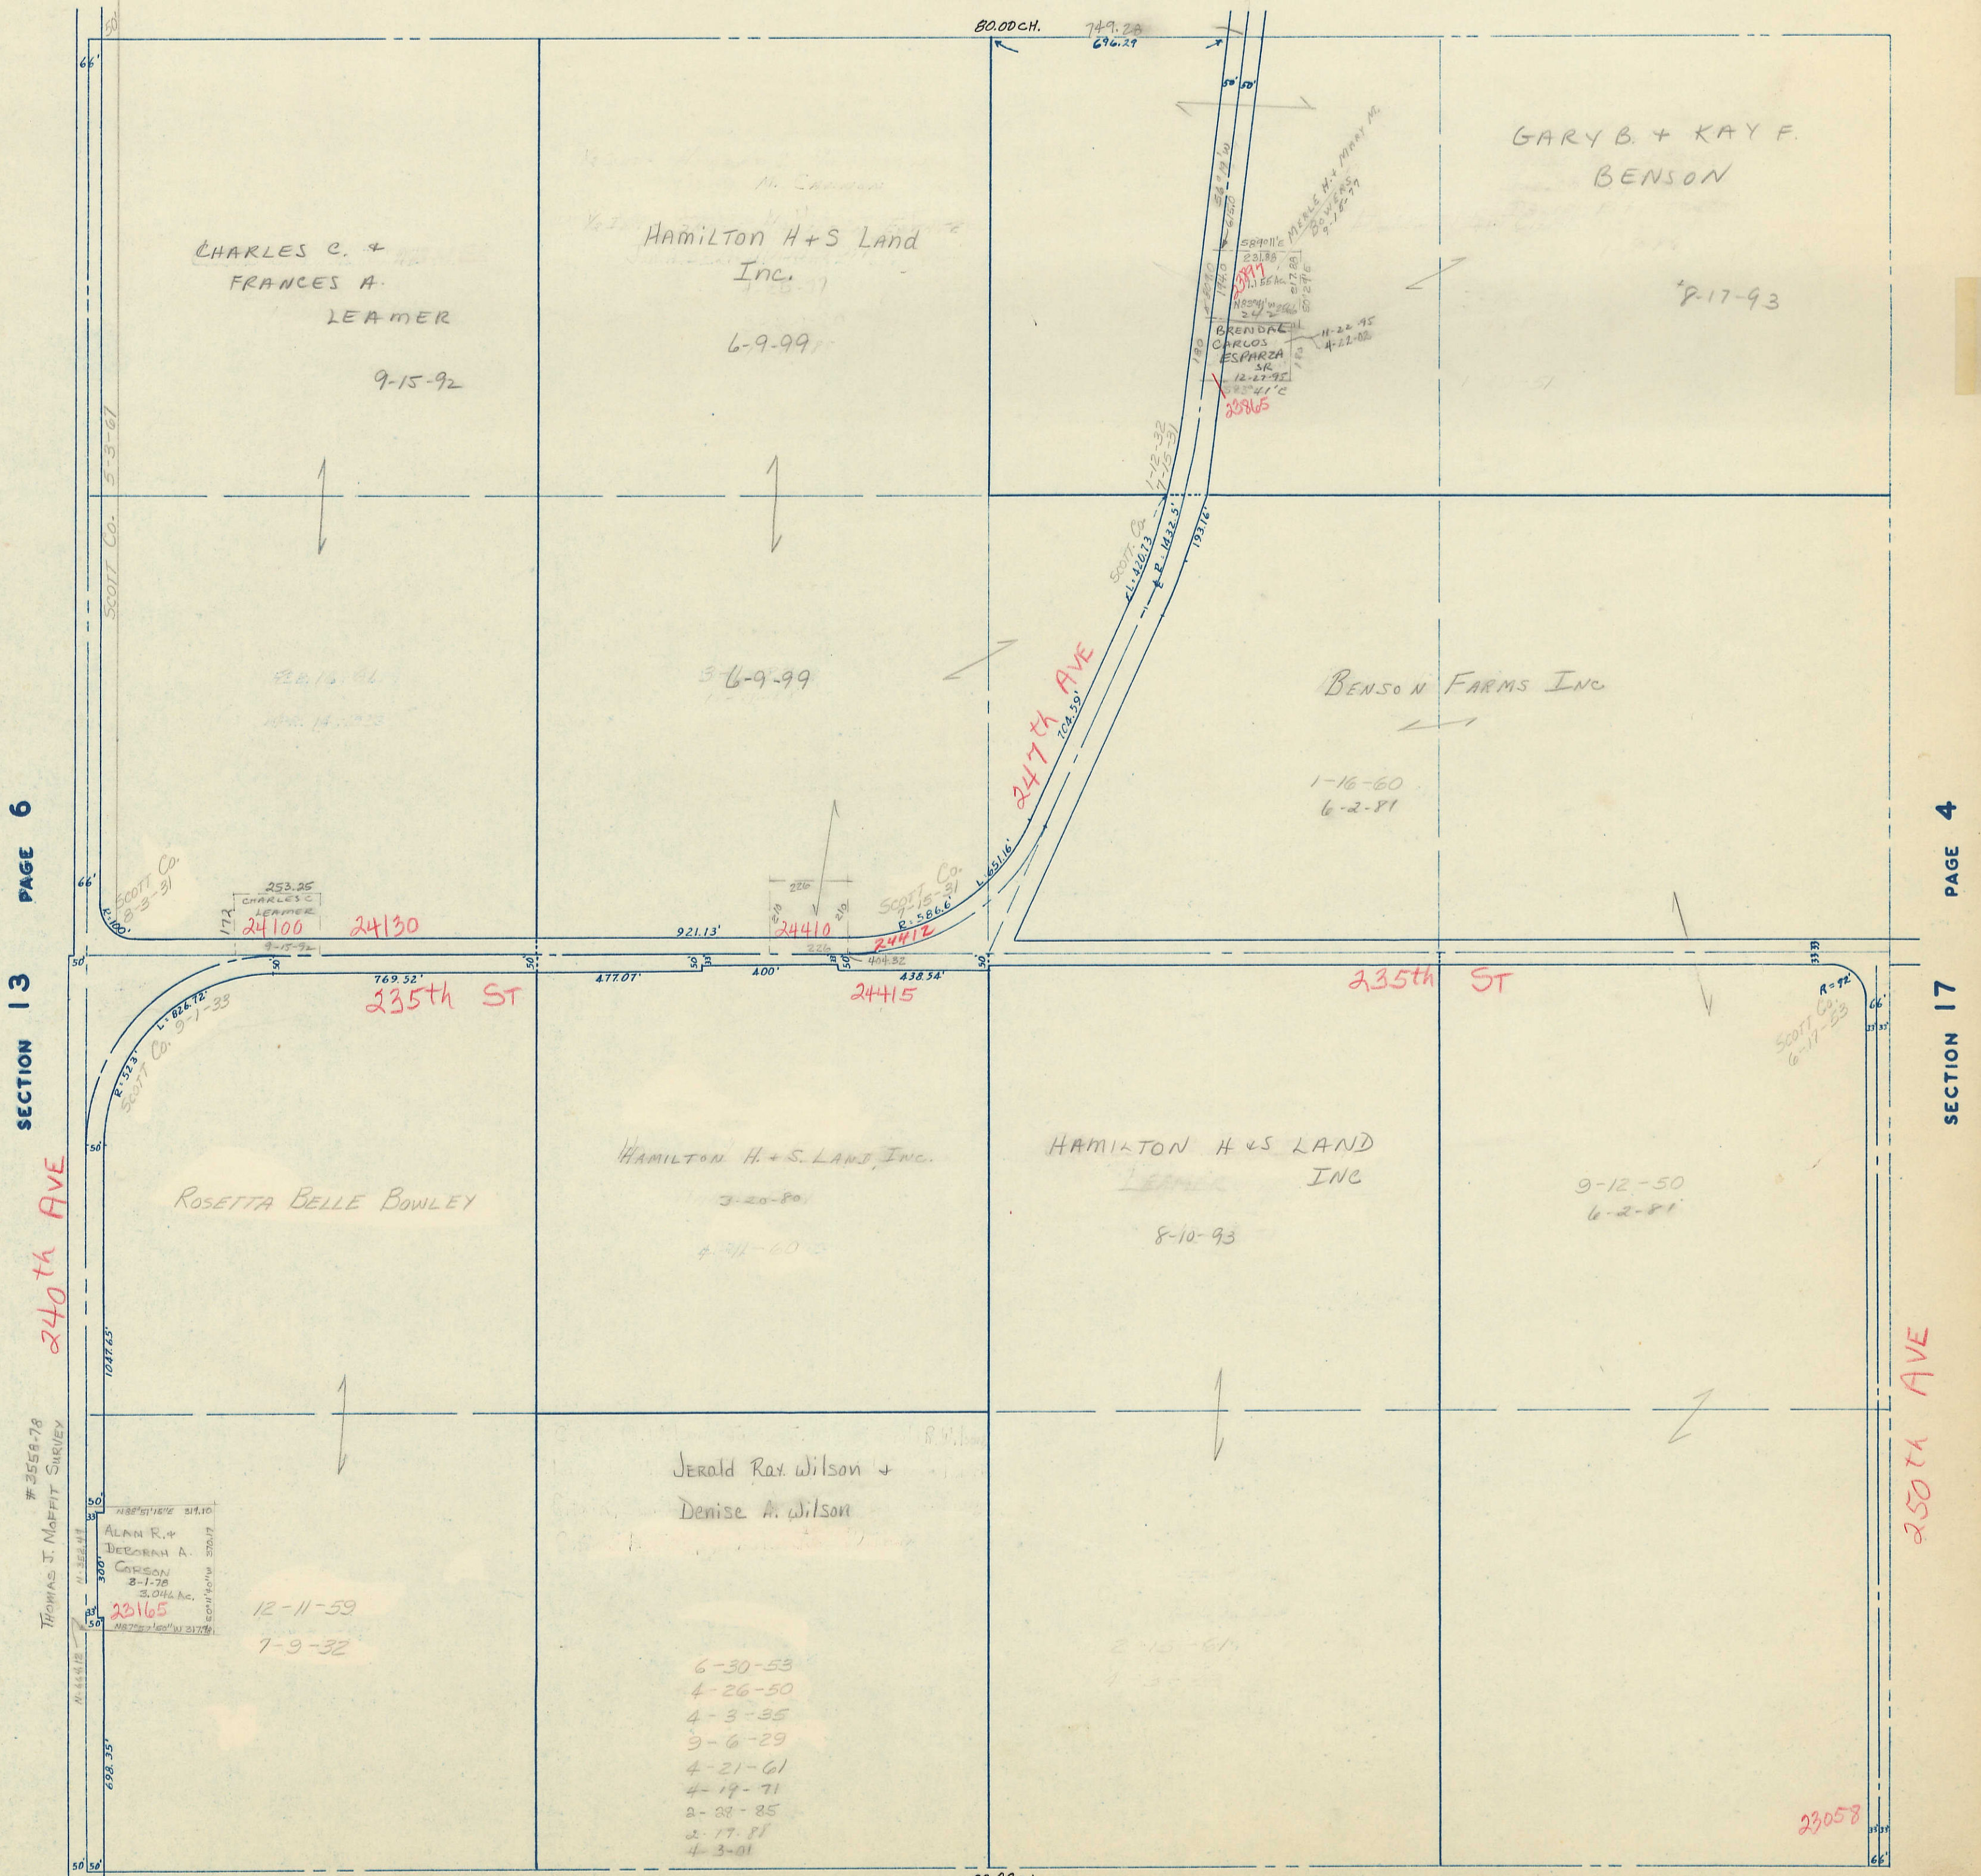

SECTION 18
TOWNSHIP 79 NORTH, RANGE 5 EAST,
5TH PRINCIPAL MERIDIAN
LE CLAIRE TOWNSHIP
SCOTT COUNTY, IOWA

TRANSFER PAGE 270

SCALE: 1 INCH = 330 FEET

SECTION 7, PRINCETON TWP.

SECTION 13 PAGE 6

SECTION 17 PAGE 4