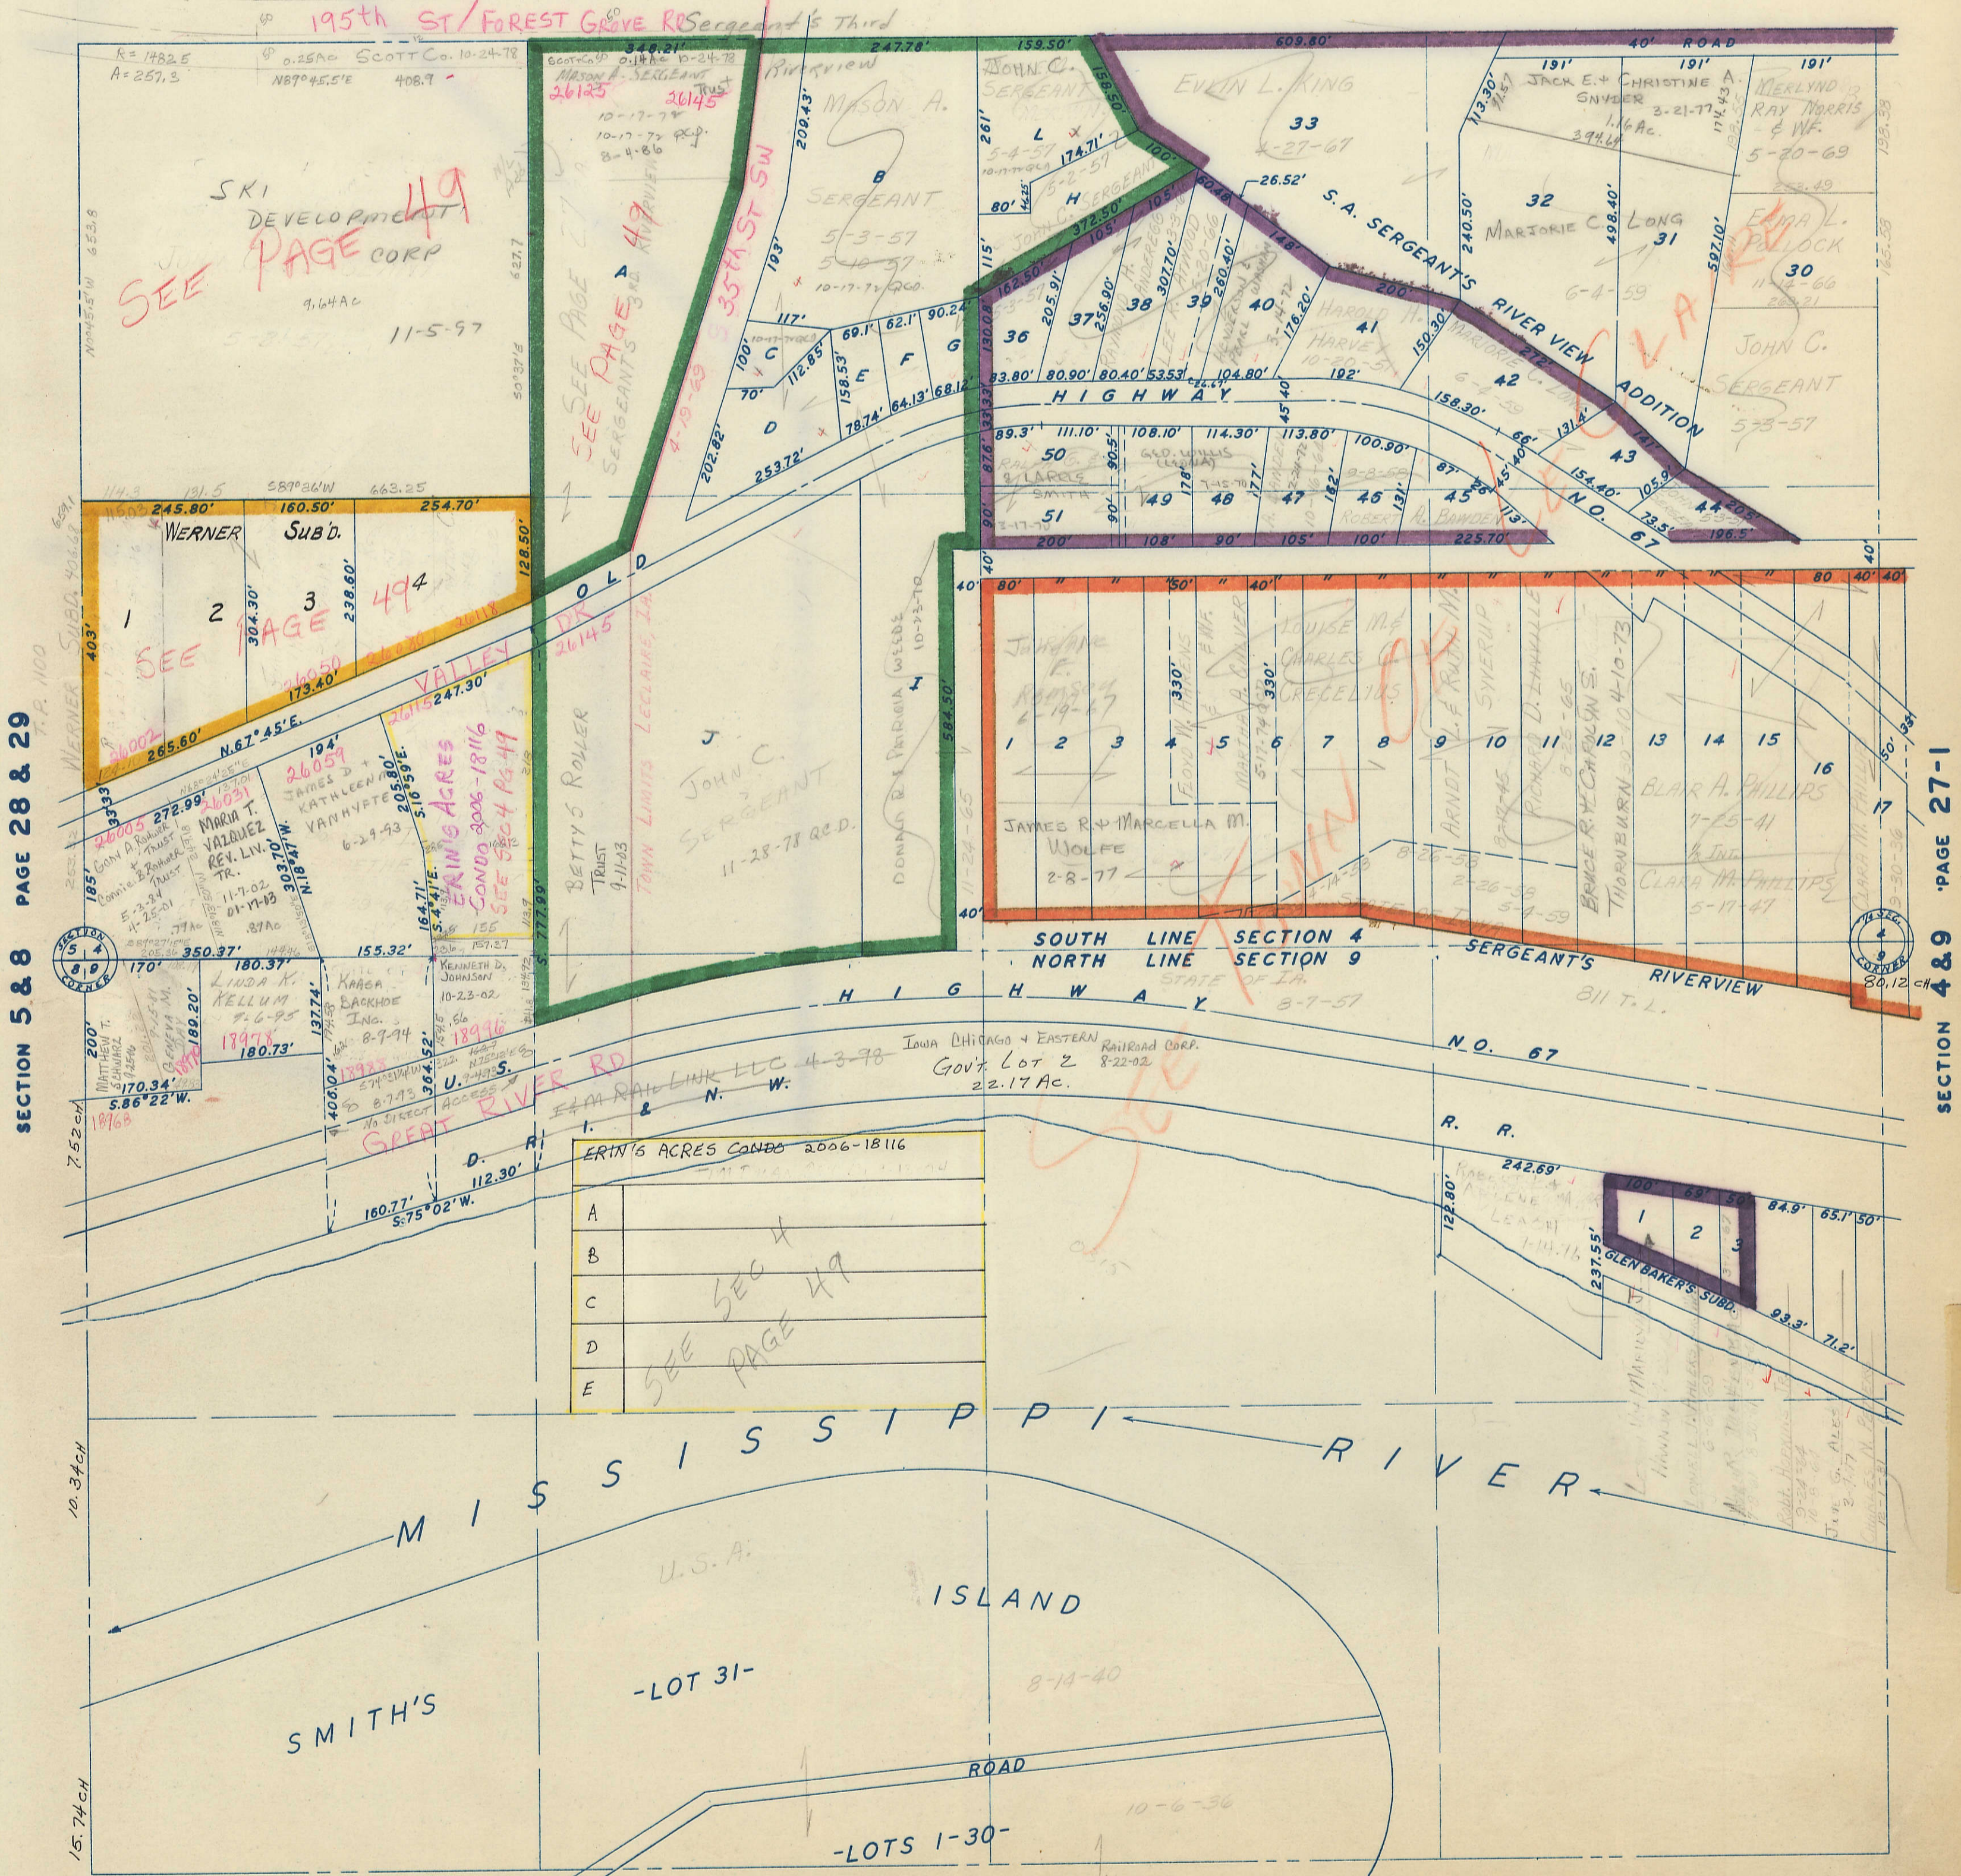

SECTION 4 & 9

TOWNSHIP 78 NORTH, RANGE 5 EAST,

5TH PRINCIPAL MERIDIAN

LE CLAIRE TOWNSHIP & PART TOWN

SCOTT COUNTY, IOWA

TRANSFER PAGE 264

SCALE: 1 INCH = 165 FEET

SECTION 4 PAGE 27

SECTION 5 & 8 PAGE 28 & 29

SECTION 4 & 9 PAGE 27-1

A	ERIN'S ACRES CONDO 2006-18116
B	
C	
D	
E	

Sec 499 Pt LC Town