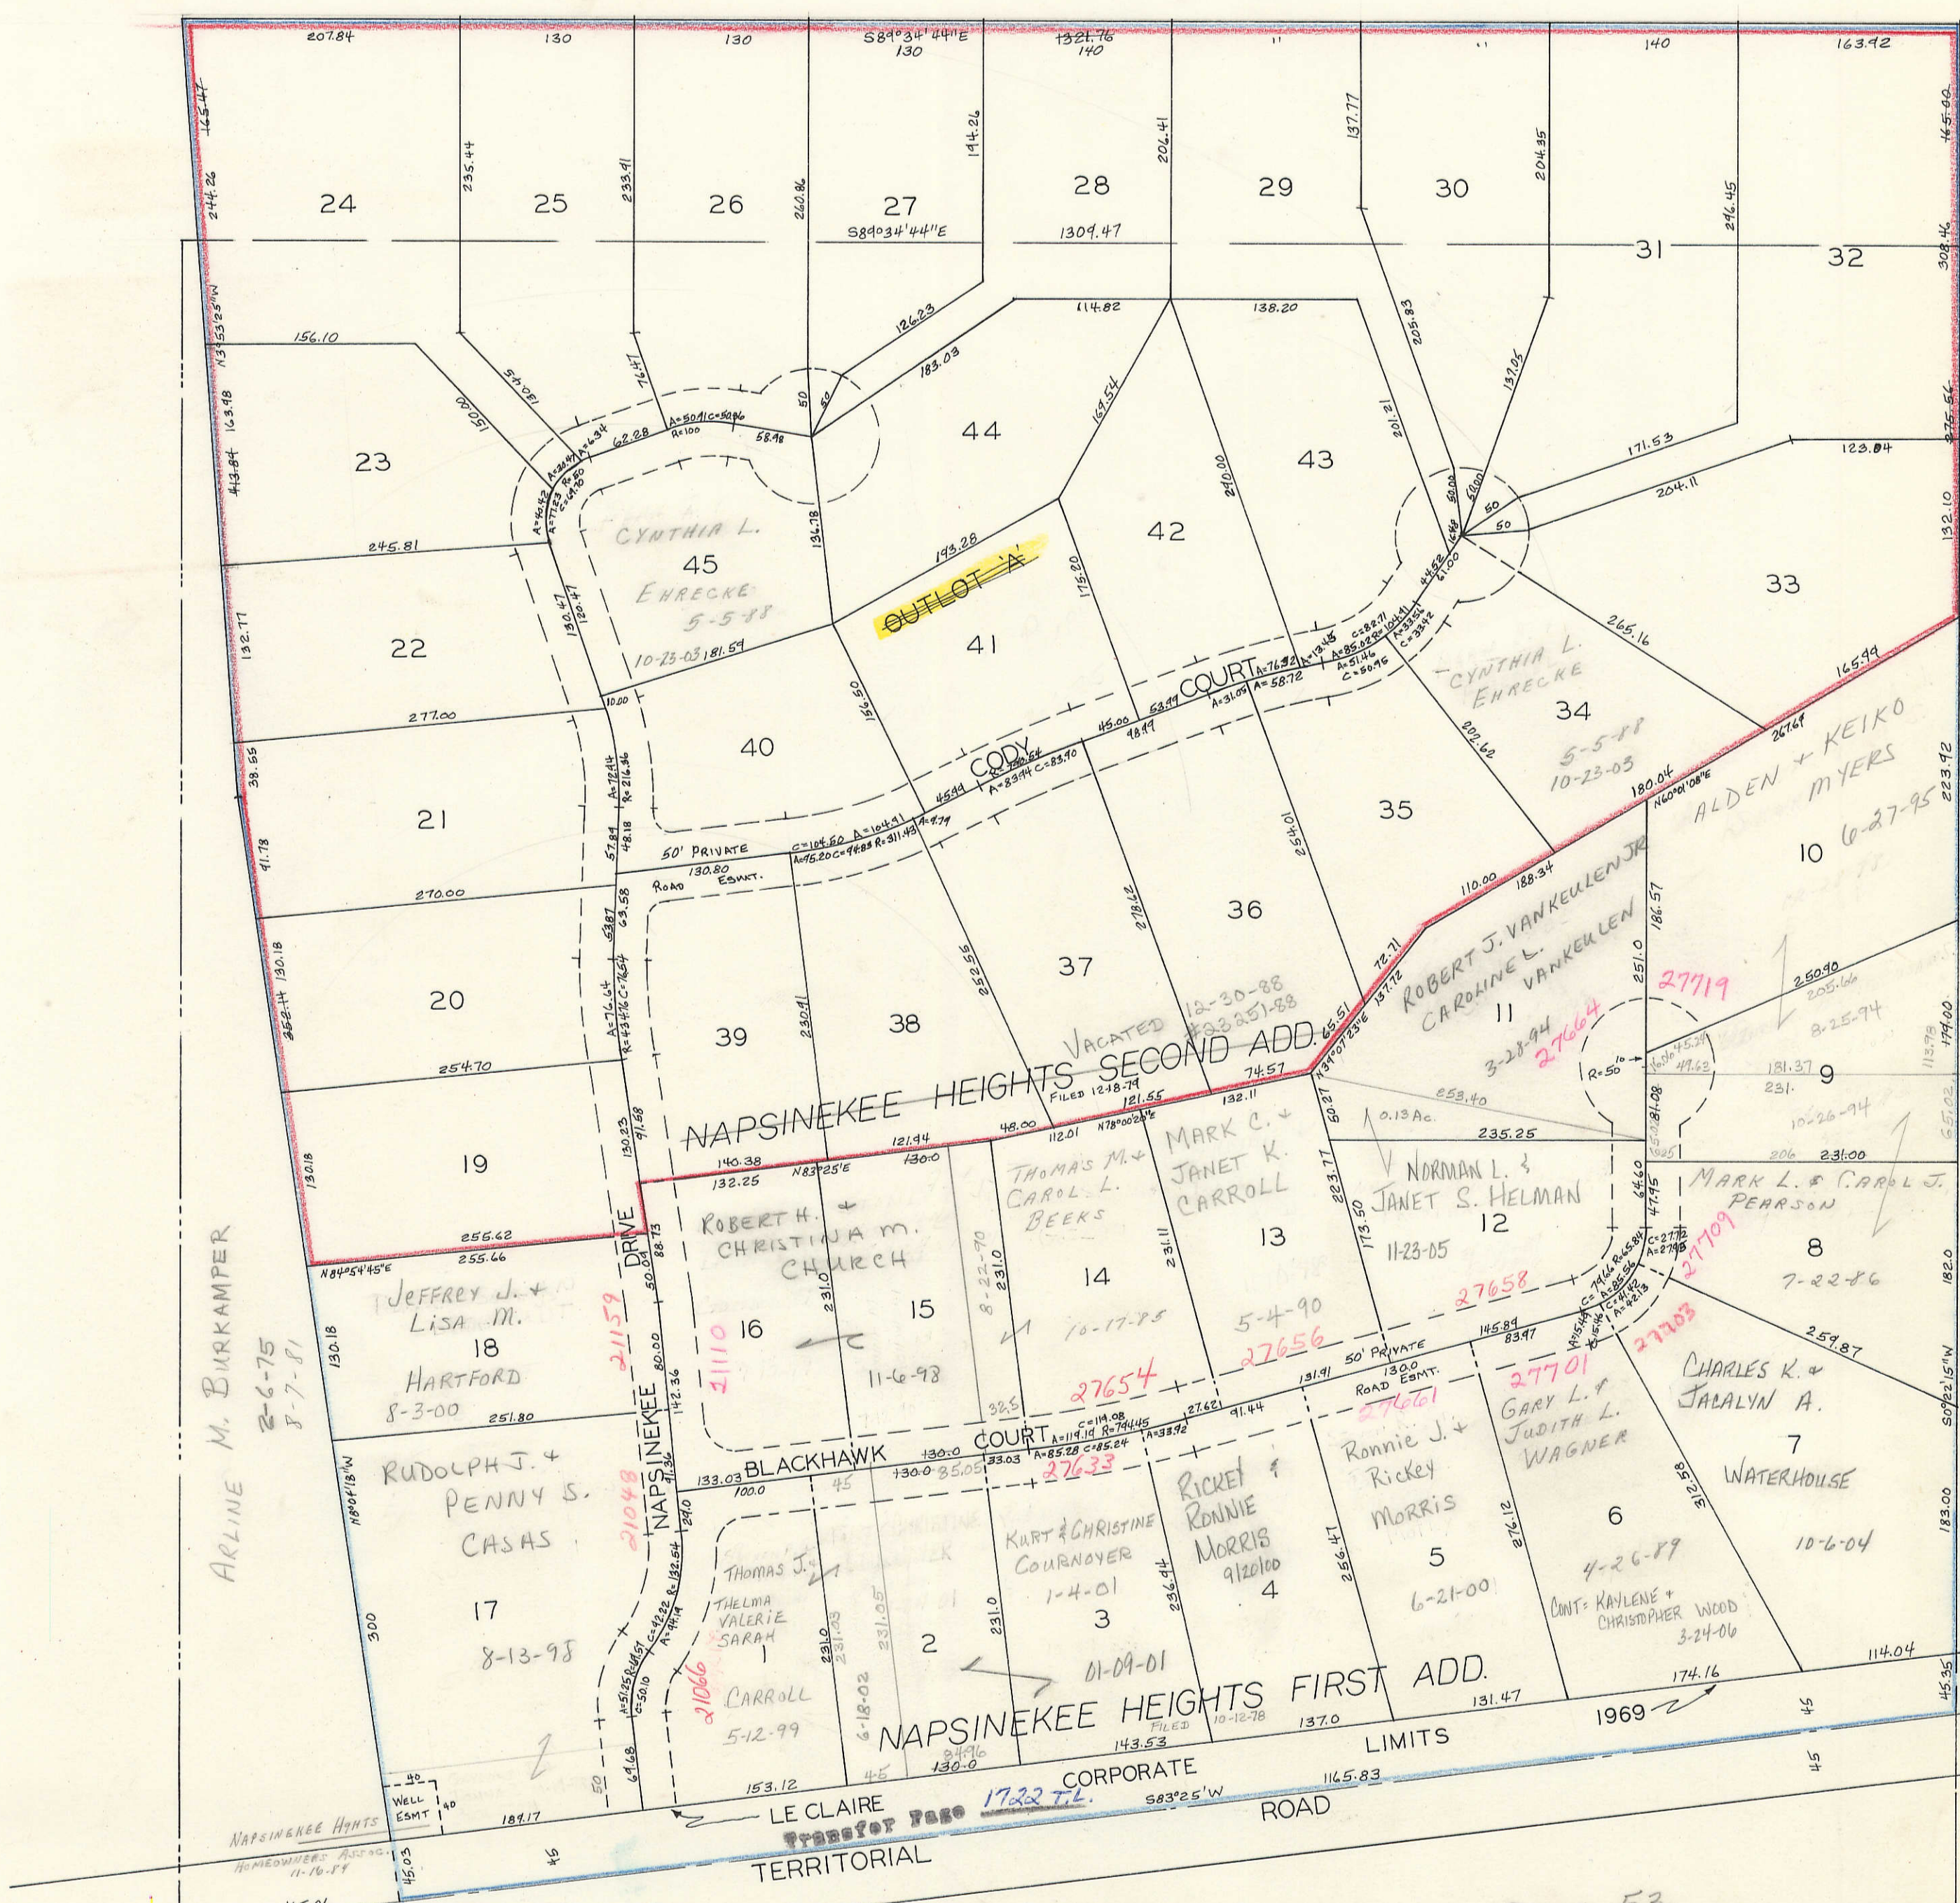

SW 1/4, SE 1/4 SEC. 27-79-5  
SCALE: 1" = 100'

(37)  
NAPSINEEKE 1ST OUTLOT A  
TO-DEAN J. & CYNTHIA L.  
EHRECKE  
5/5/98

(55)

BLANK LOTS:  
DEAN J. & CYNTHIA L.  
EHRECKE  
10-12-89

SEE CITY OF LE CLAIRE SEC 27 PAGE 53

(27)  
34