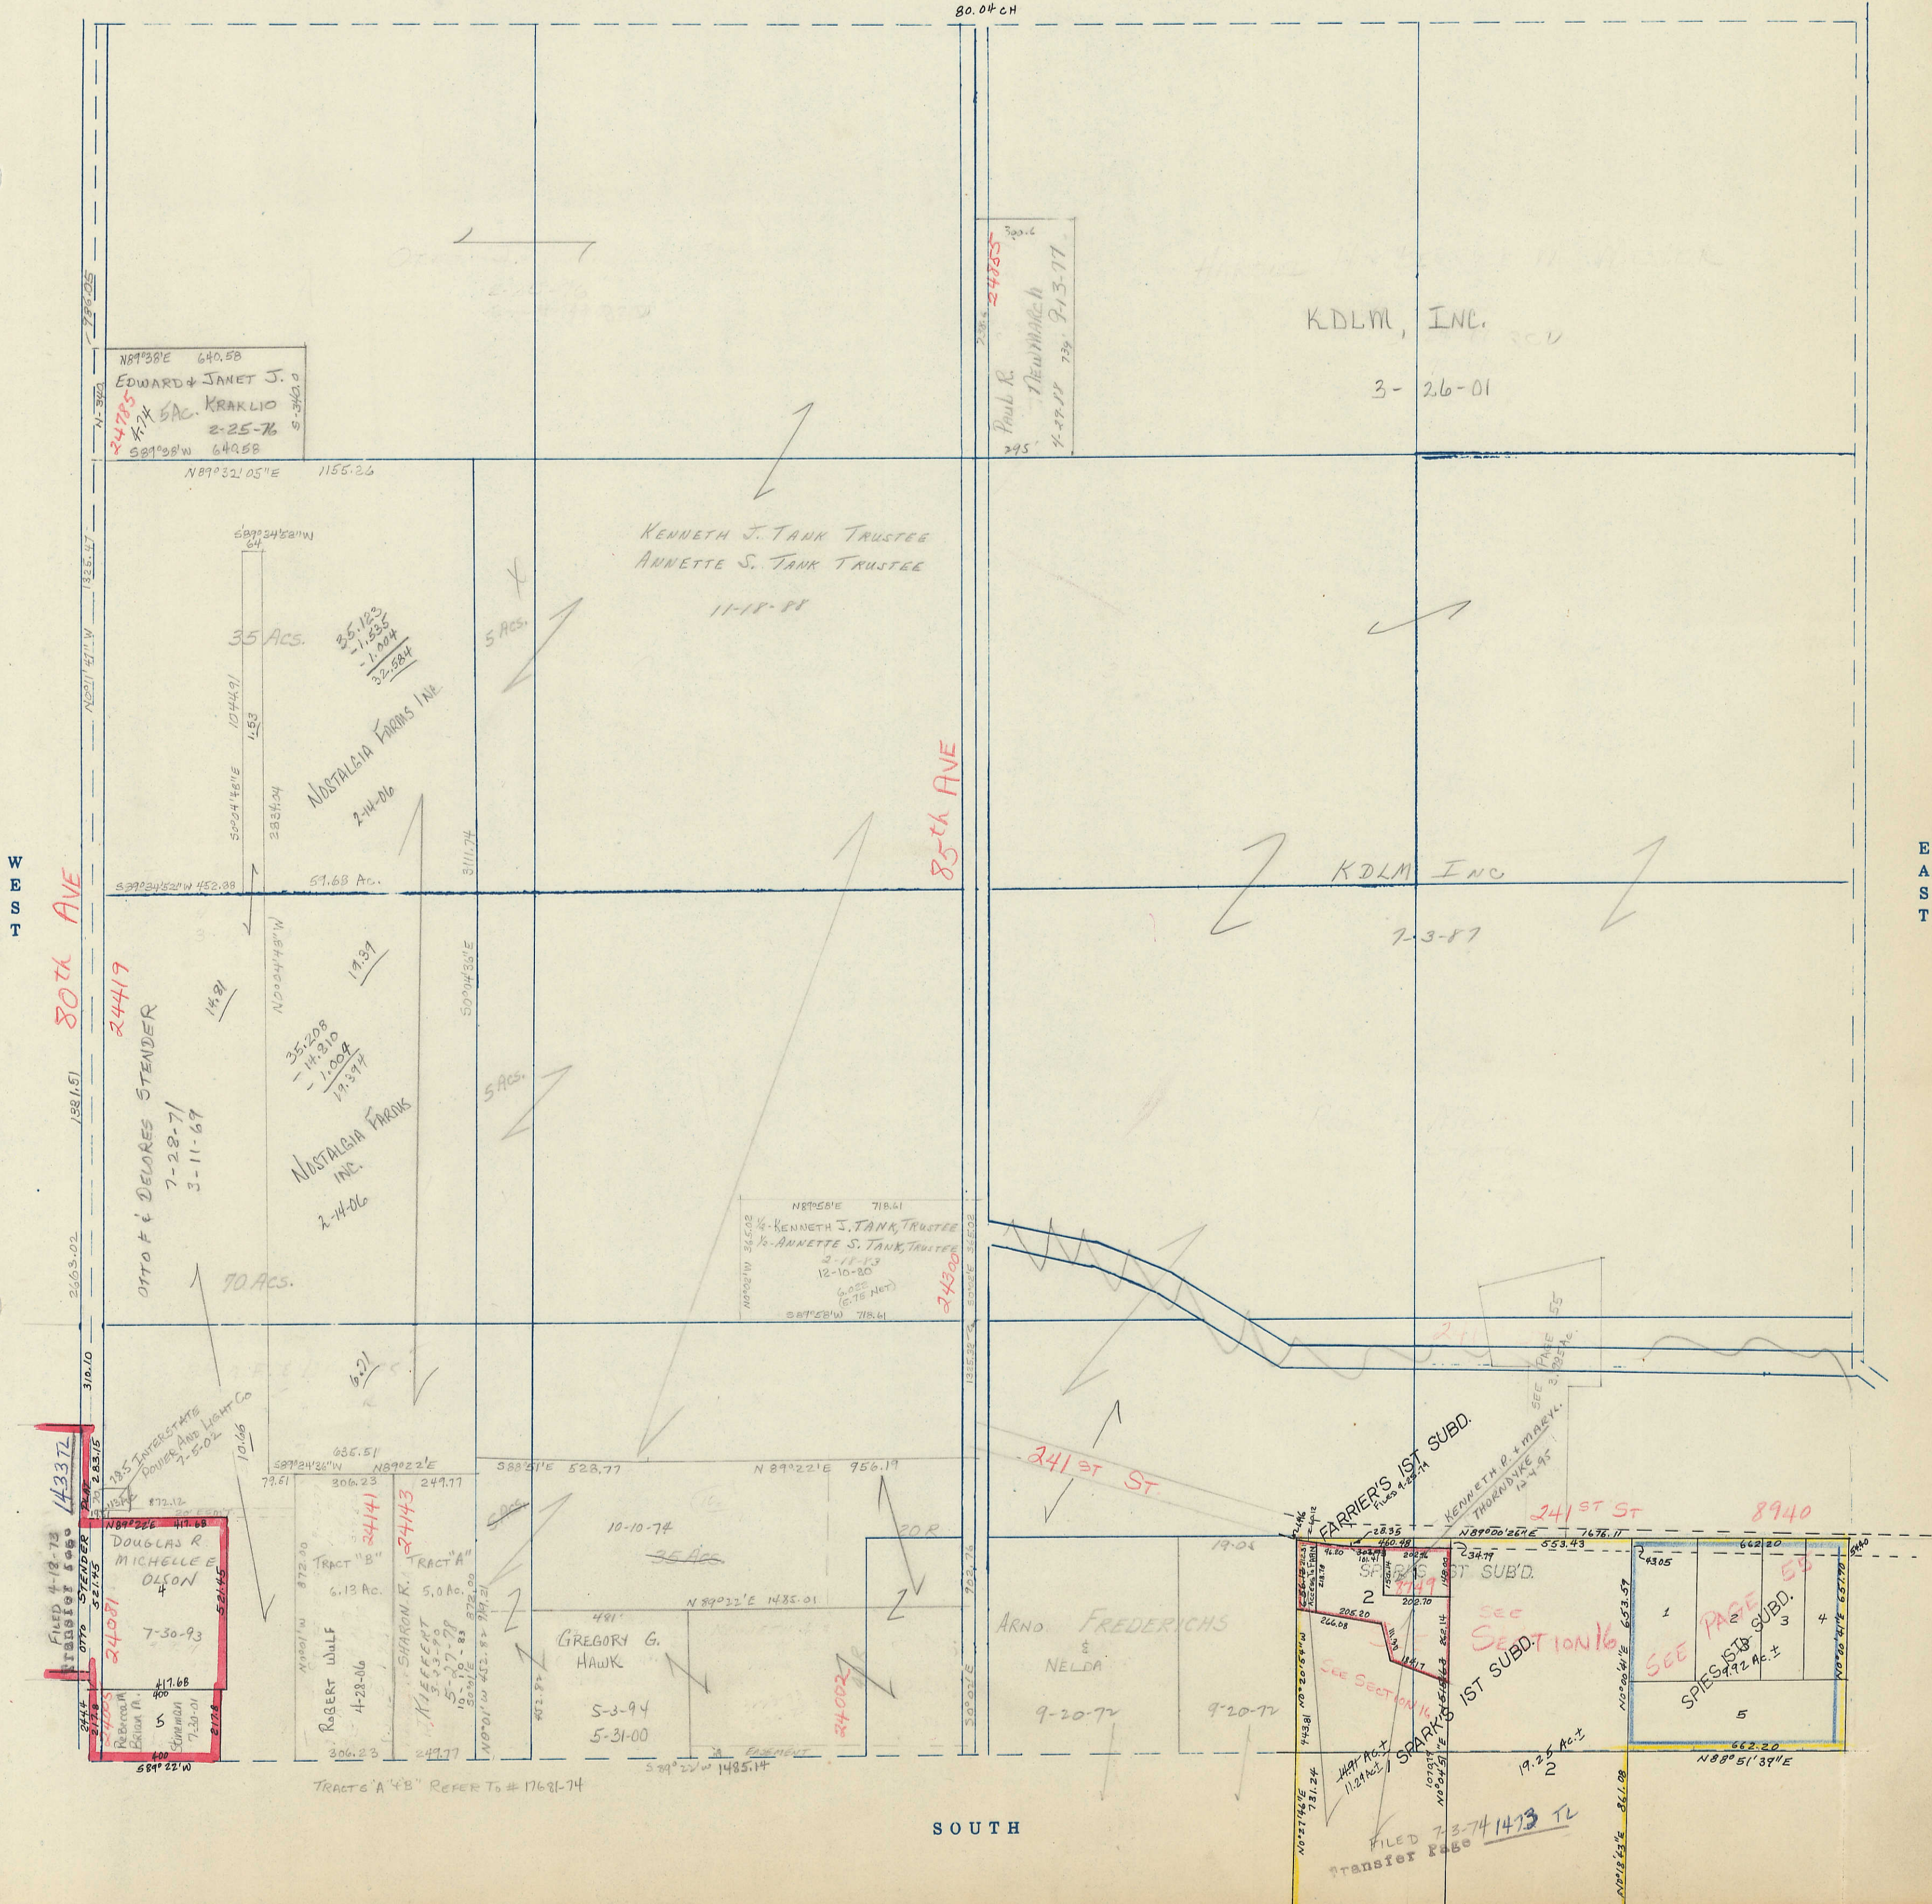

SECTION
9

SCALE IN CHAINS

Township 79-North; Range 2

EAST OF THE FIFTH PRINCIPAL MERIDIAN

SCALE IN FEET

SCOTT COUNTY, IOWA
HICKORY GROVE TOWNSHIP

Transfer Page 230

NORTH

80.04 CH

WEST

EAST

SOUTH

TRACTS 'A' & 'B' REFER TO # 17681-74

FILED 7-3-74 1473 TL
transfer page

SEE PAGE 50
SUBD. 3
SPEIS 158
922 AC.±

SEE SECTION 16
1ST SUBD.

SEE SECTION 16
1ST SUBD.

FILED 7-3-74 1473 TL
transfer page