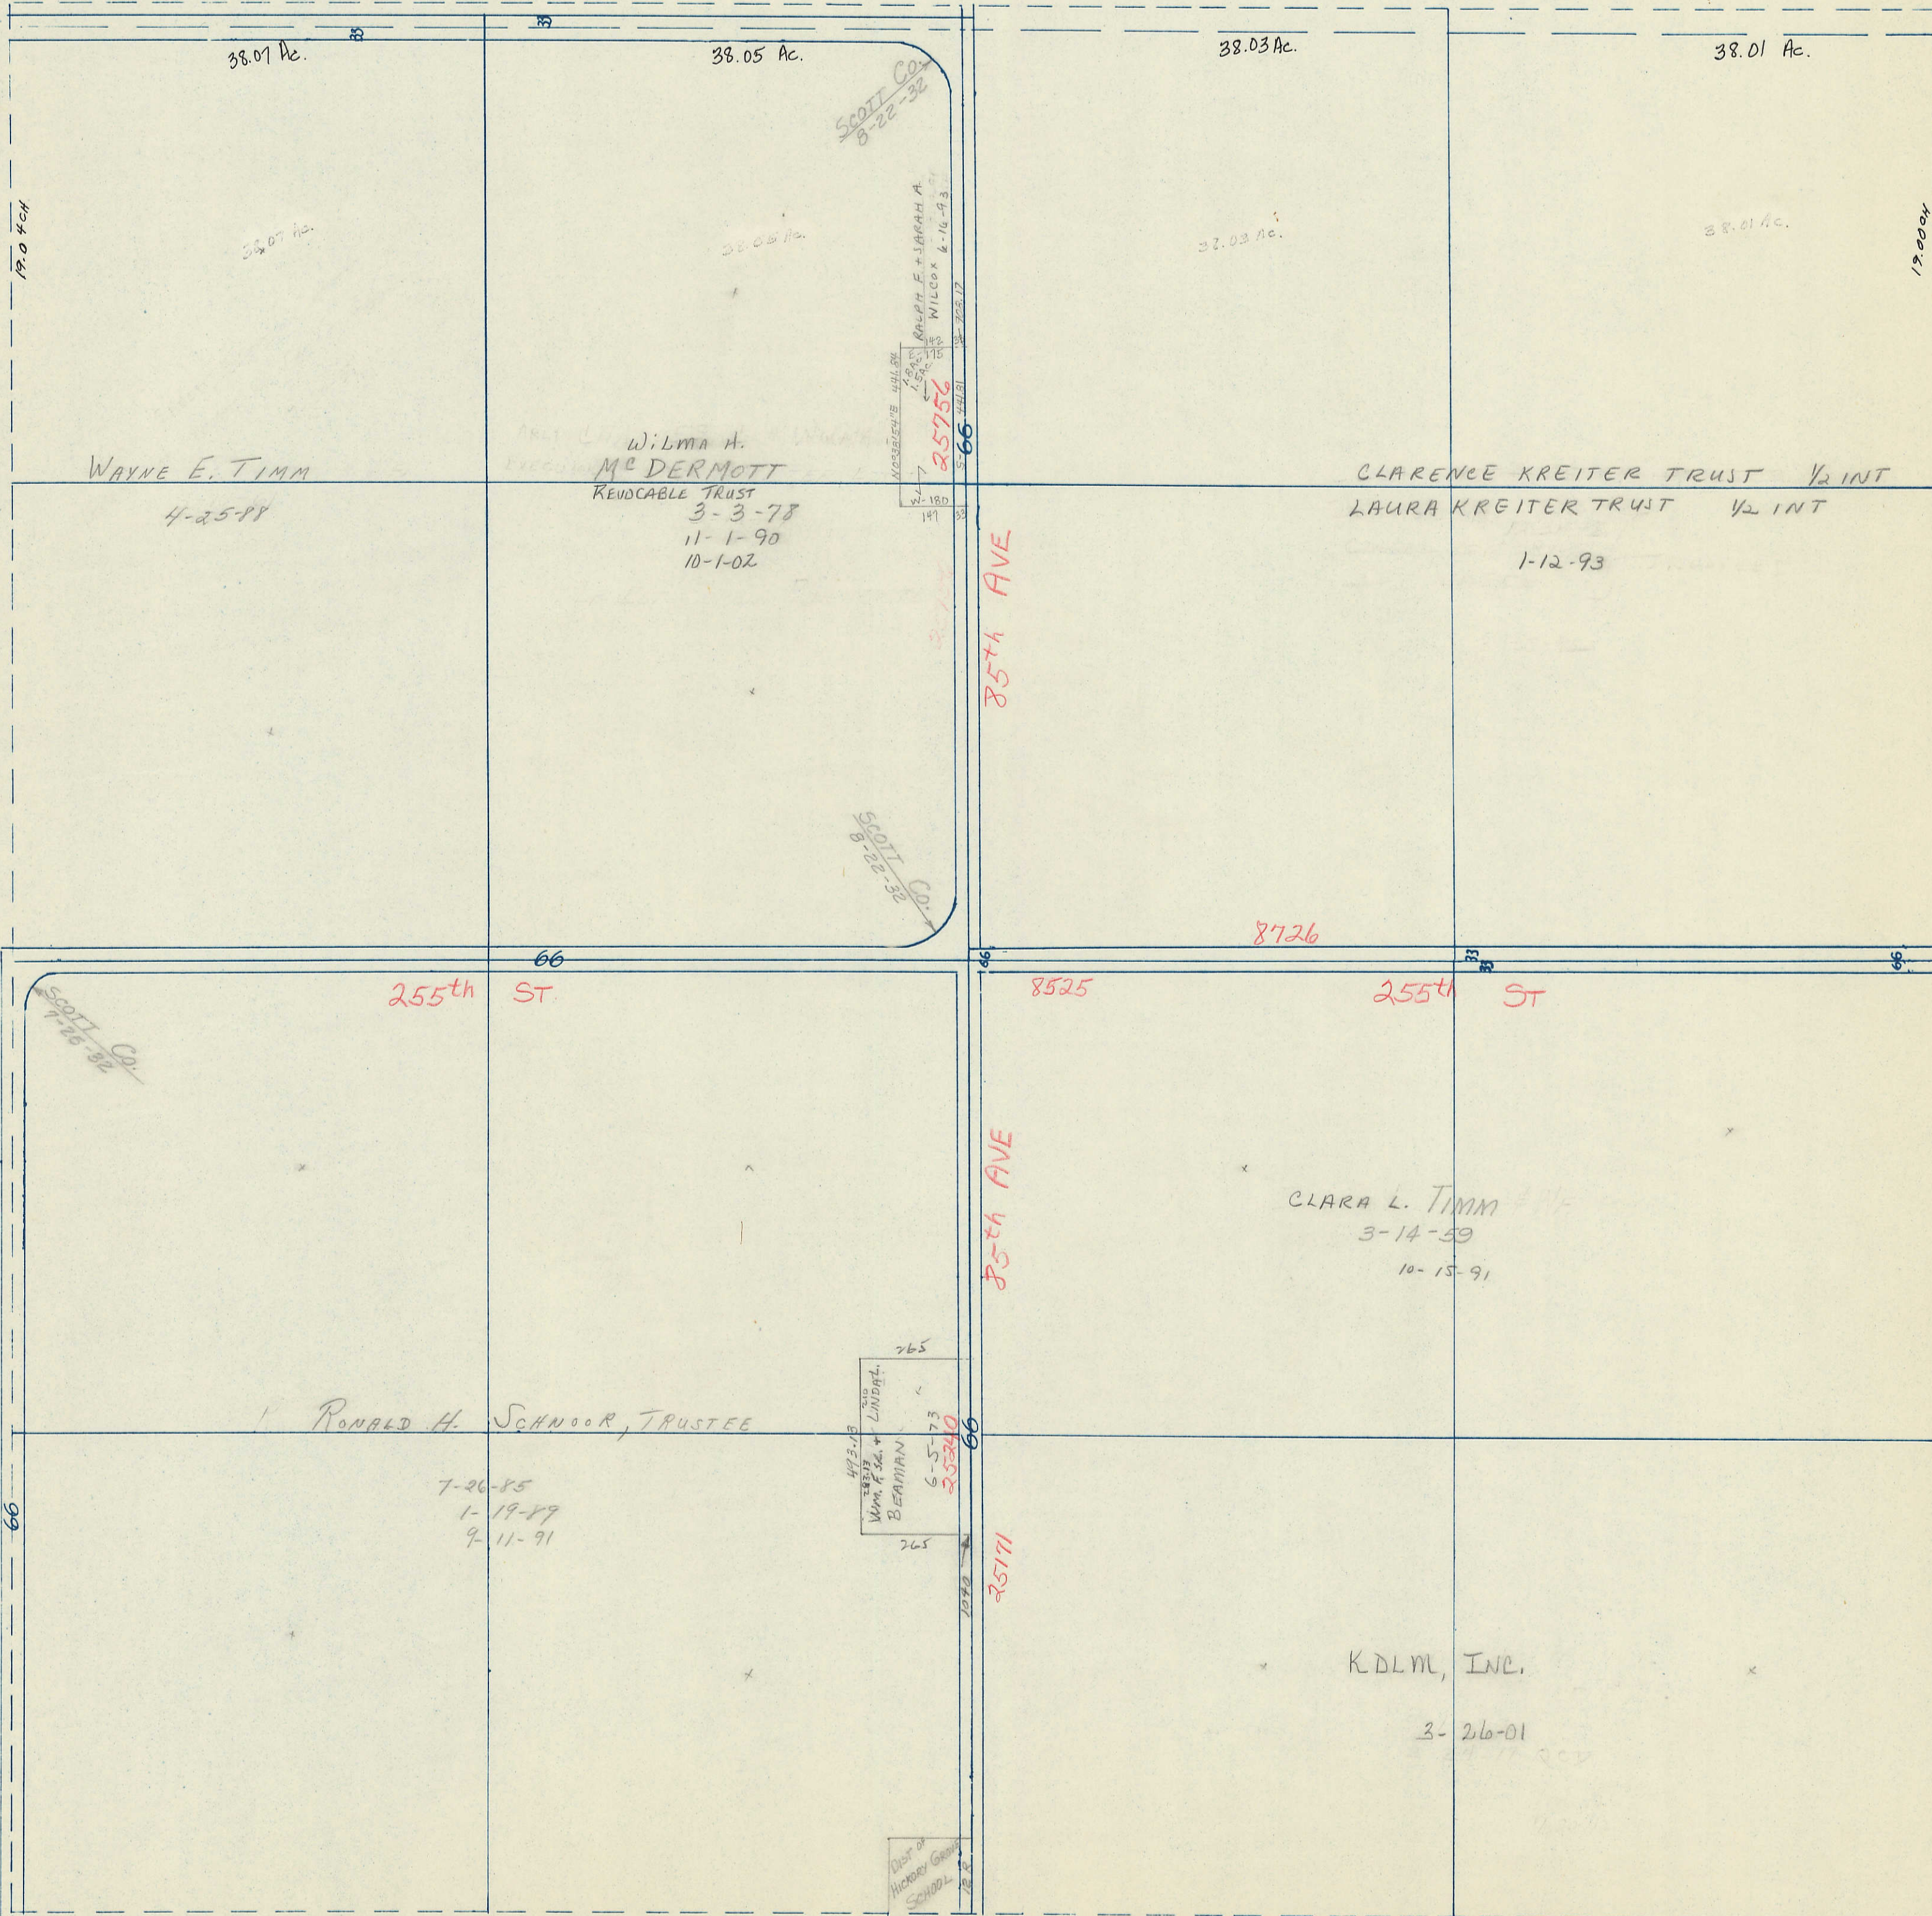

SECTION
4

SCALE IN CHAINS

Township 79-North; Range 2

EAST OF THE FIFTH PRINCIPAL MERIDIAN

SCALE IN FEET

SCOTT COUNTY, IOWA
HICKORY GROVE TOWNSHIP

Transfer Page 225

NORTH

260th AVE

WEST

EAST

SOUTH