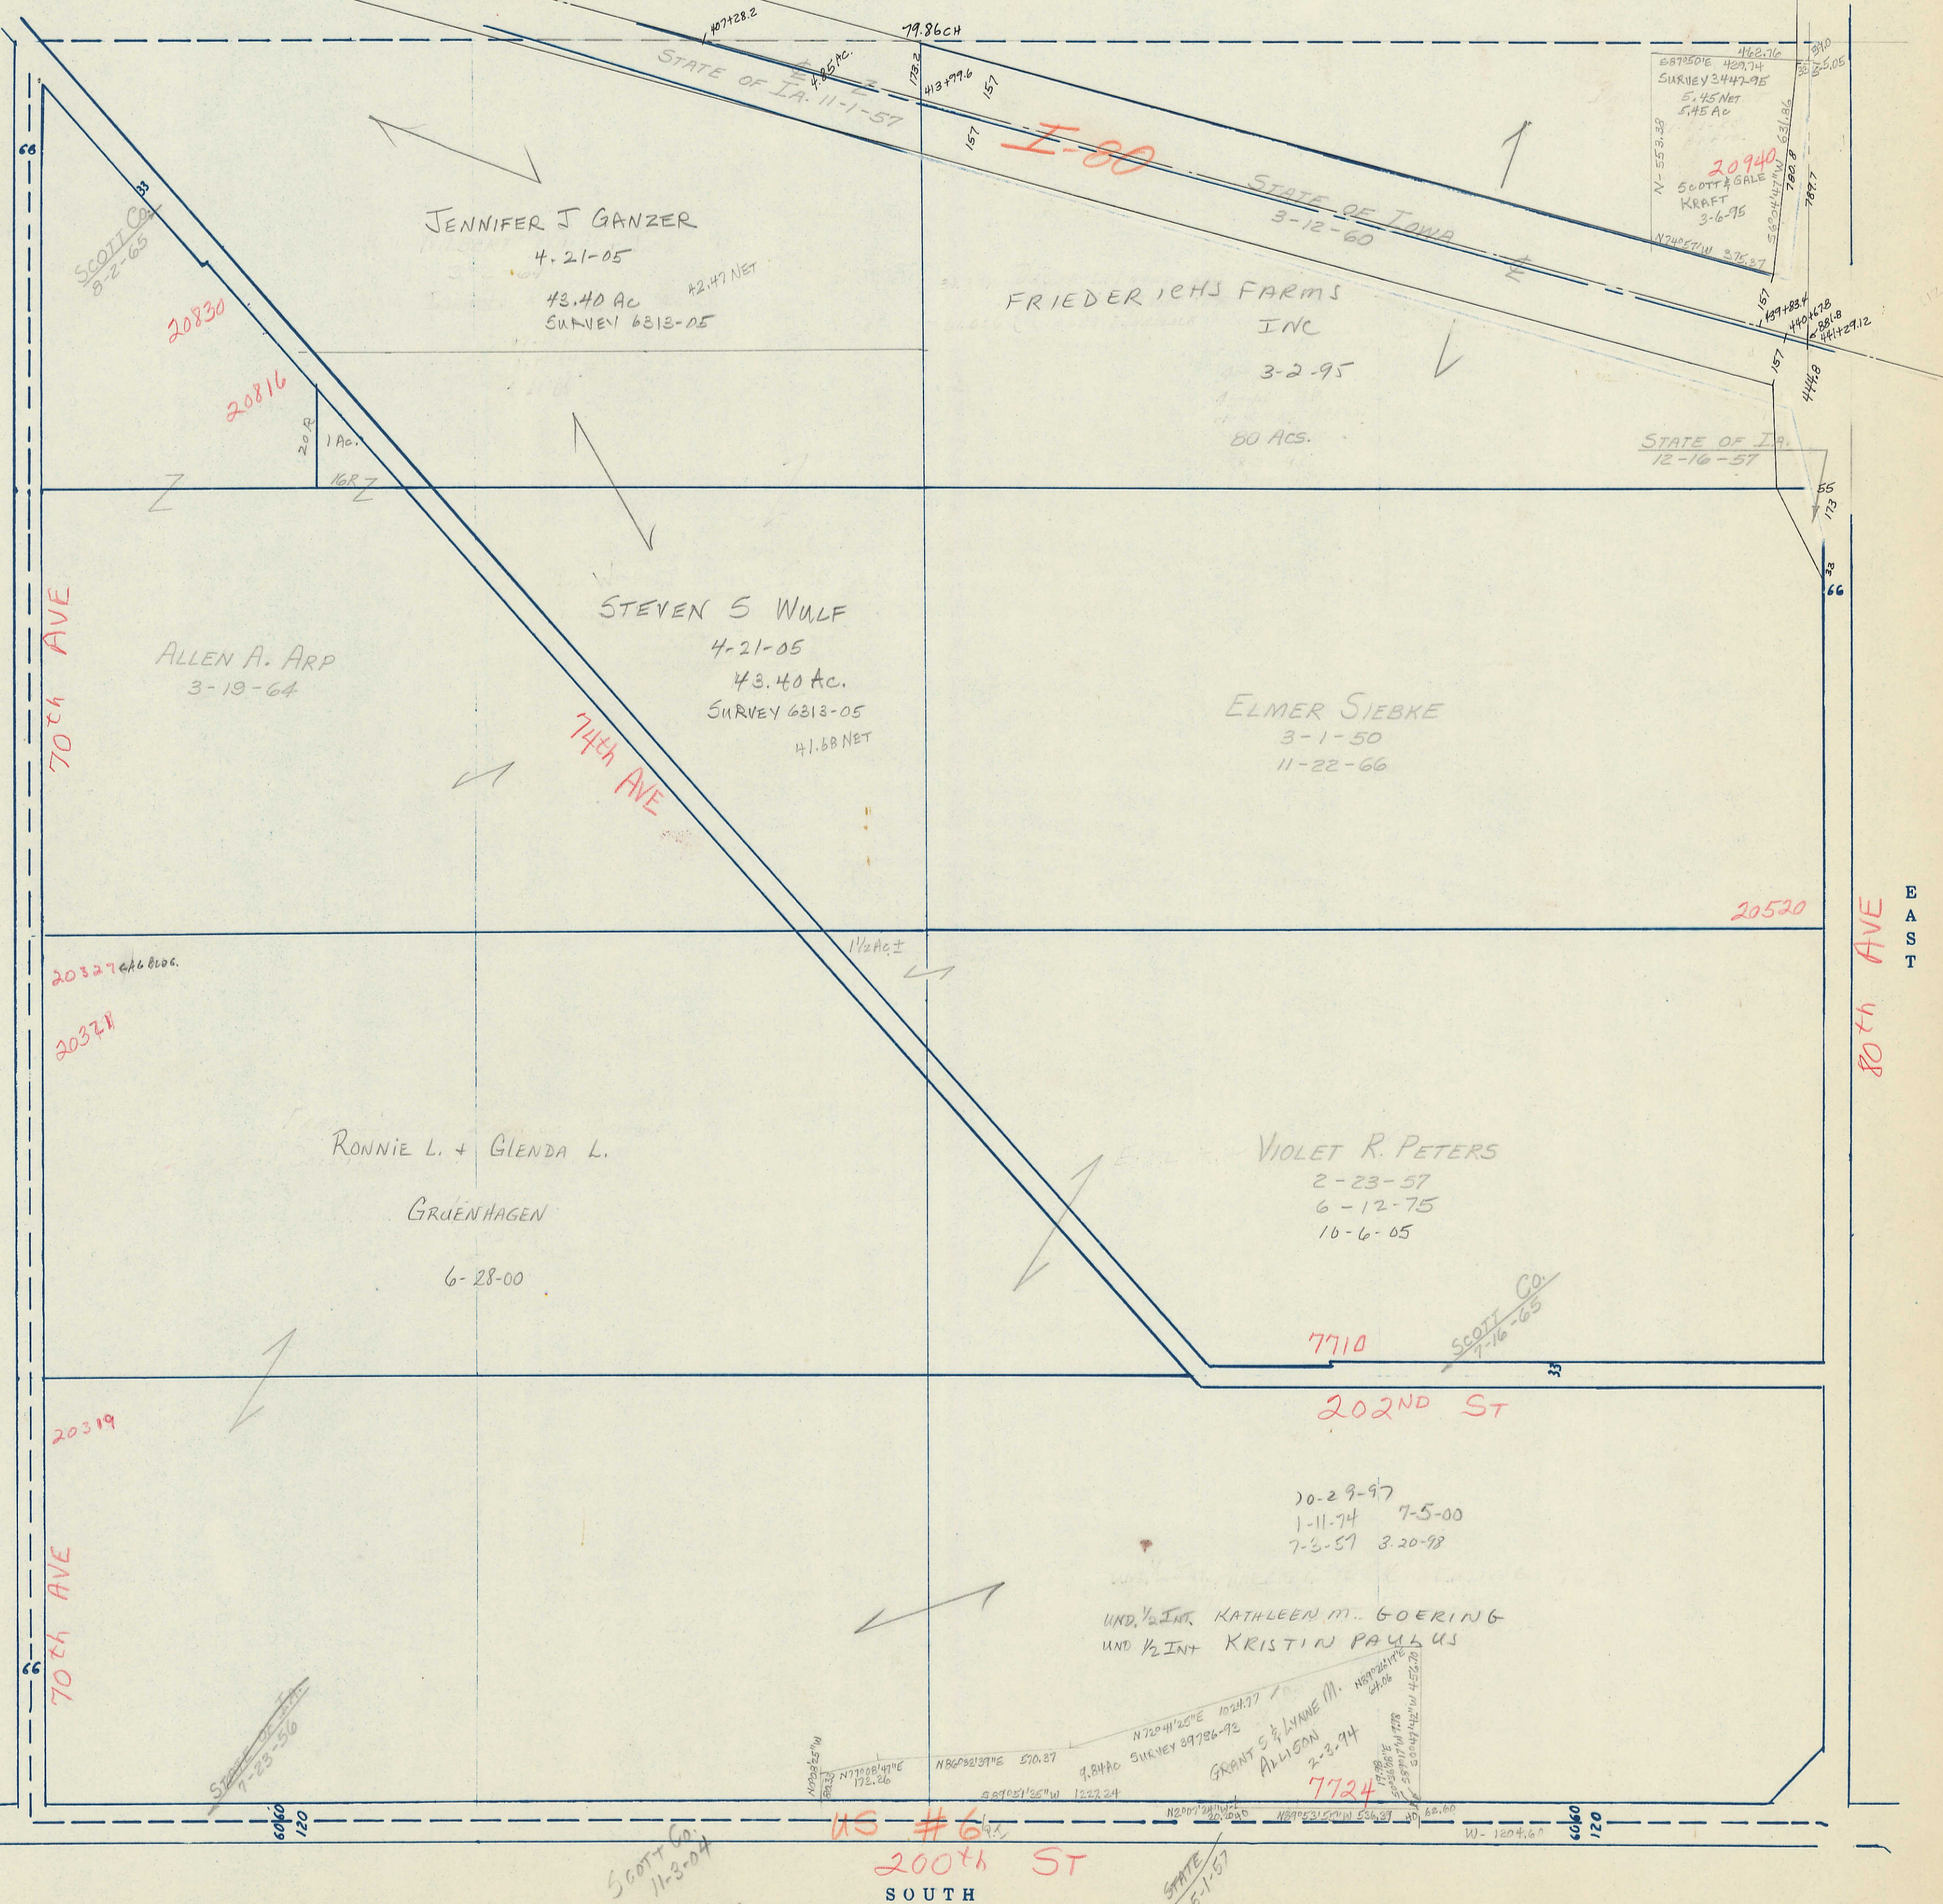

SECTION
32

Township 79-North; Range 2

EAST OF THE FIFTH PRINCIPAL MERIDIAN

SCOTT COUNTY, IOWA
HICKORY GROVE TOWNSHIP

SCALE IN CHAINS

SCALE IN FEET

NORTH

Transfer Page 253

WEST

EAST

SOUTH

US #6
200th ST

SCOTT CO
11-3-04

STATE
5-1-57