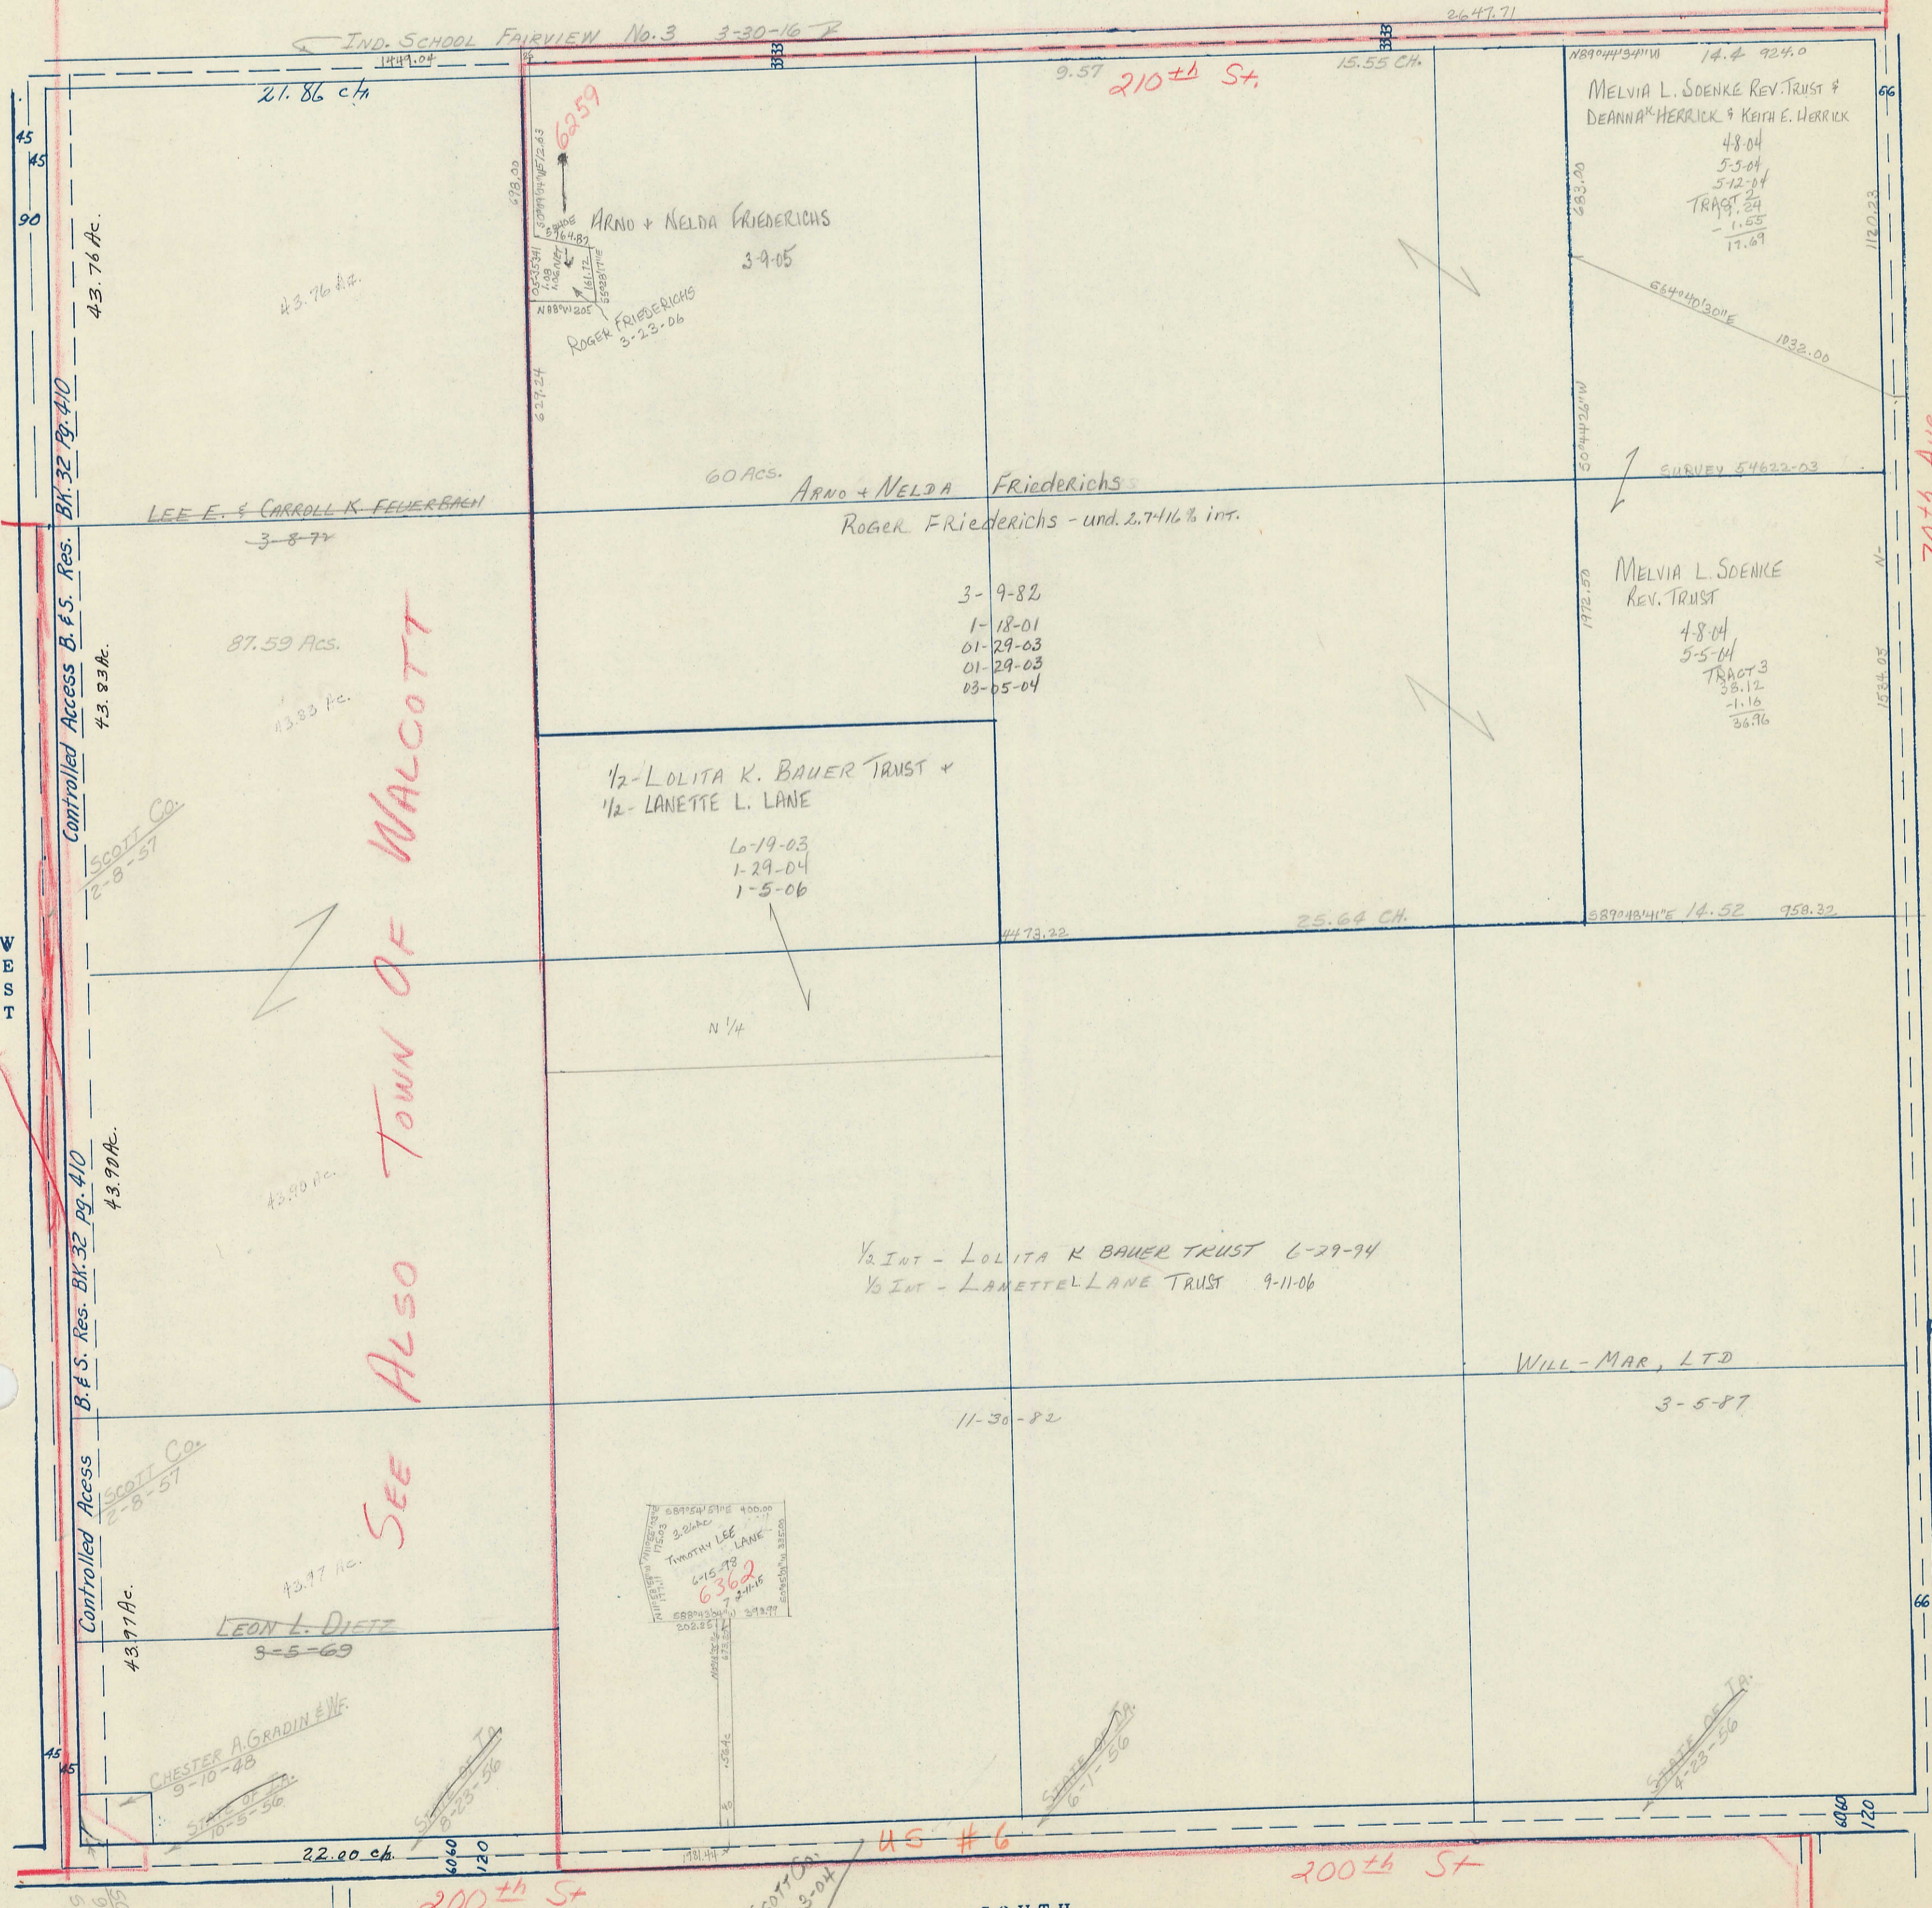

SECTION
31

Township 79-North; Range 2

EAST OF THE FIFTH PRINCIPAL MERIDIAN

SCOTT COUNTY, IOWA
HICKORY GROVE TOWNSHIP

NORTH

SCALE IN CHAINS

SCALE IN FEET

Transfer Page 252

IND. SCHOOL FAIRVIEW No. 3 3-30-16 R

2647.71

21.86 ch

9.57 210th St

15.55 CH.

MELVIA L. SOENKE REV. TRUST & DEANNA HERRICK & KEITH E. HERRICK

48.04
5-5-04
5-12-04
TRACT 24
- 1.55
17.69

ARNO + NELDA FRIEDERICHS 3-9-05

ROGER FRIEDERICHS 3-23-06

60 ACS. ARNO + NELDA FRIEDERICHS

ROGER FRIEDERICHS - und. 2.7416% int.

3-9-82
1-18-01
01-29-03
01-29-03
03-05-04

MELVIA L. SOENKE REV. TRUST

4-8-04
5-5-04
TRACT 3
38.12
- 1.16
36.96

1/2 - LOLITA K. BAUER TRUST & 1/2 - LANETTE L. LANE

6-19-03
1-29-04
1-5-06

1/2 INT - LOLITA K BAUER TRUST 6-29-94
1/2 INT - LANETTE LANE TRUST 9-11-06

WILL-MAR, LTD

3-5-87

TIMOTHY LEE LANE 6-15-79

LEON L. DIETZ 3-5-69

CHESTER A. GRADIN & W.F. 9-10-48

22.00 ch

US # 6

200th St

SOUTH

SEE ALSO TOWN OF WALCOTT

70th Ave

EAST

SCOTT Co. 1-3-01
9-15-00
9-15-00
STATE OF IA
4-1-02-06

SCOTT Co. 11-3-04

STATE OF IA 4-23-56