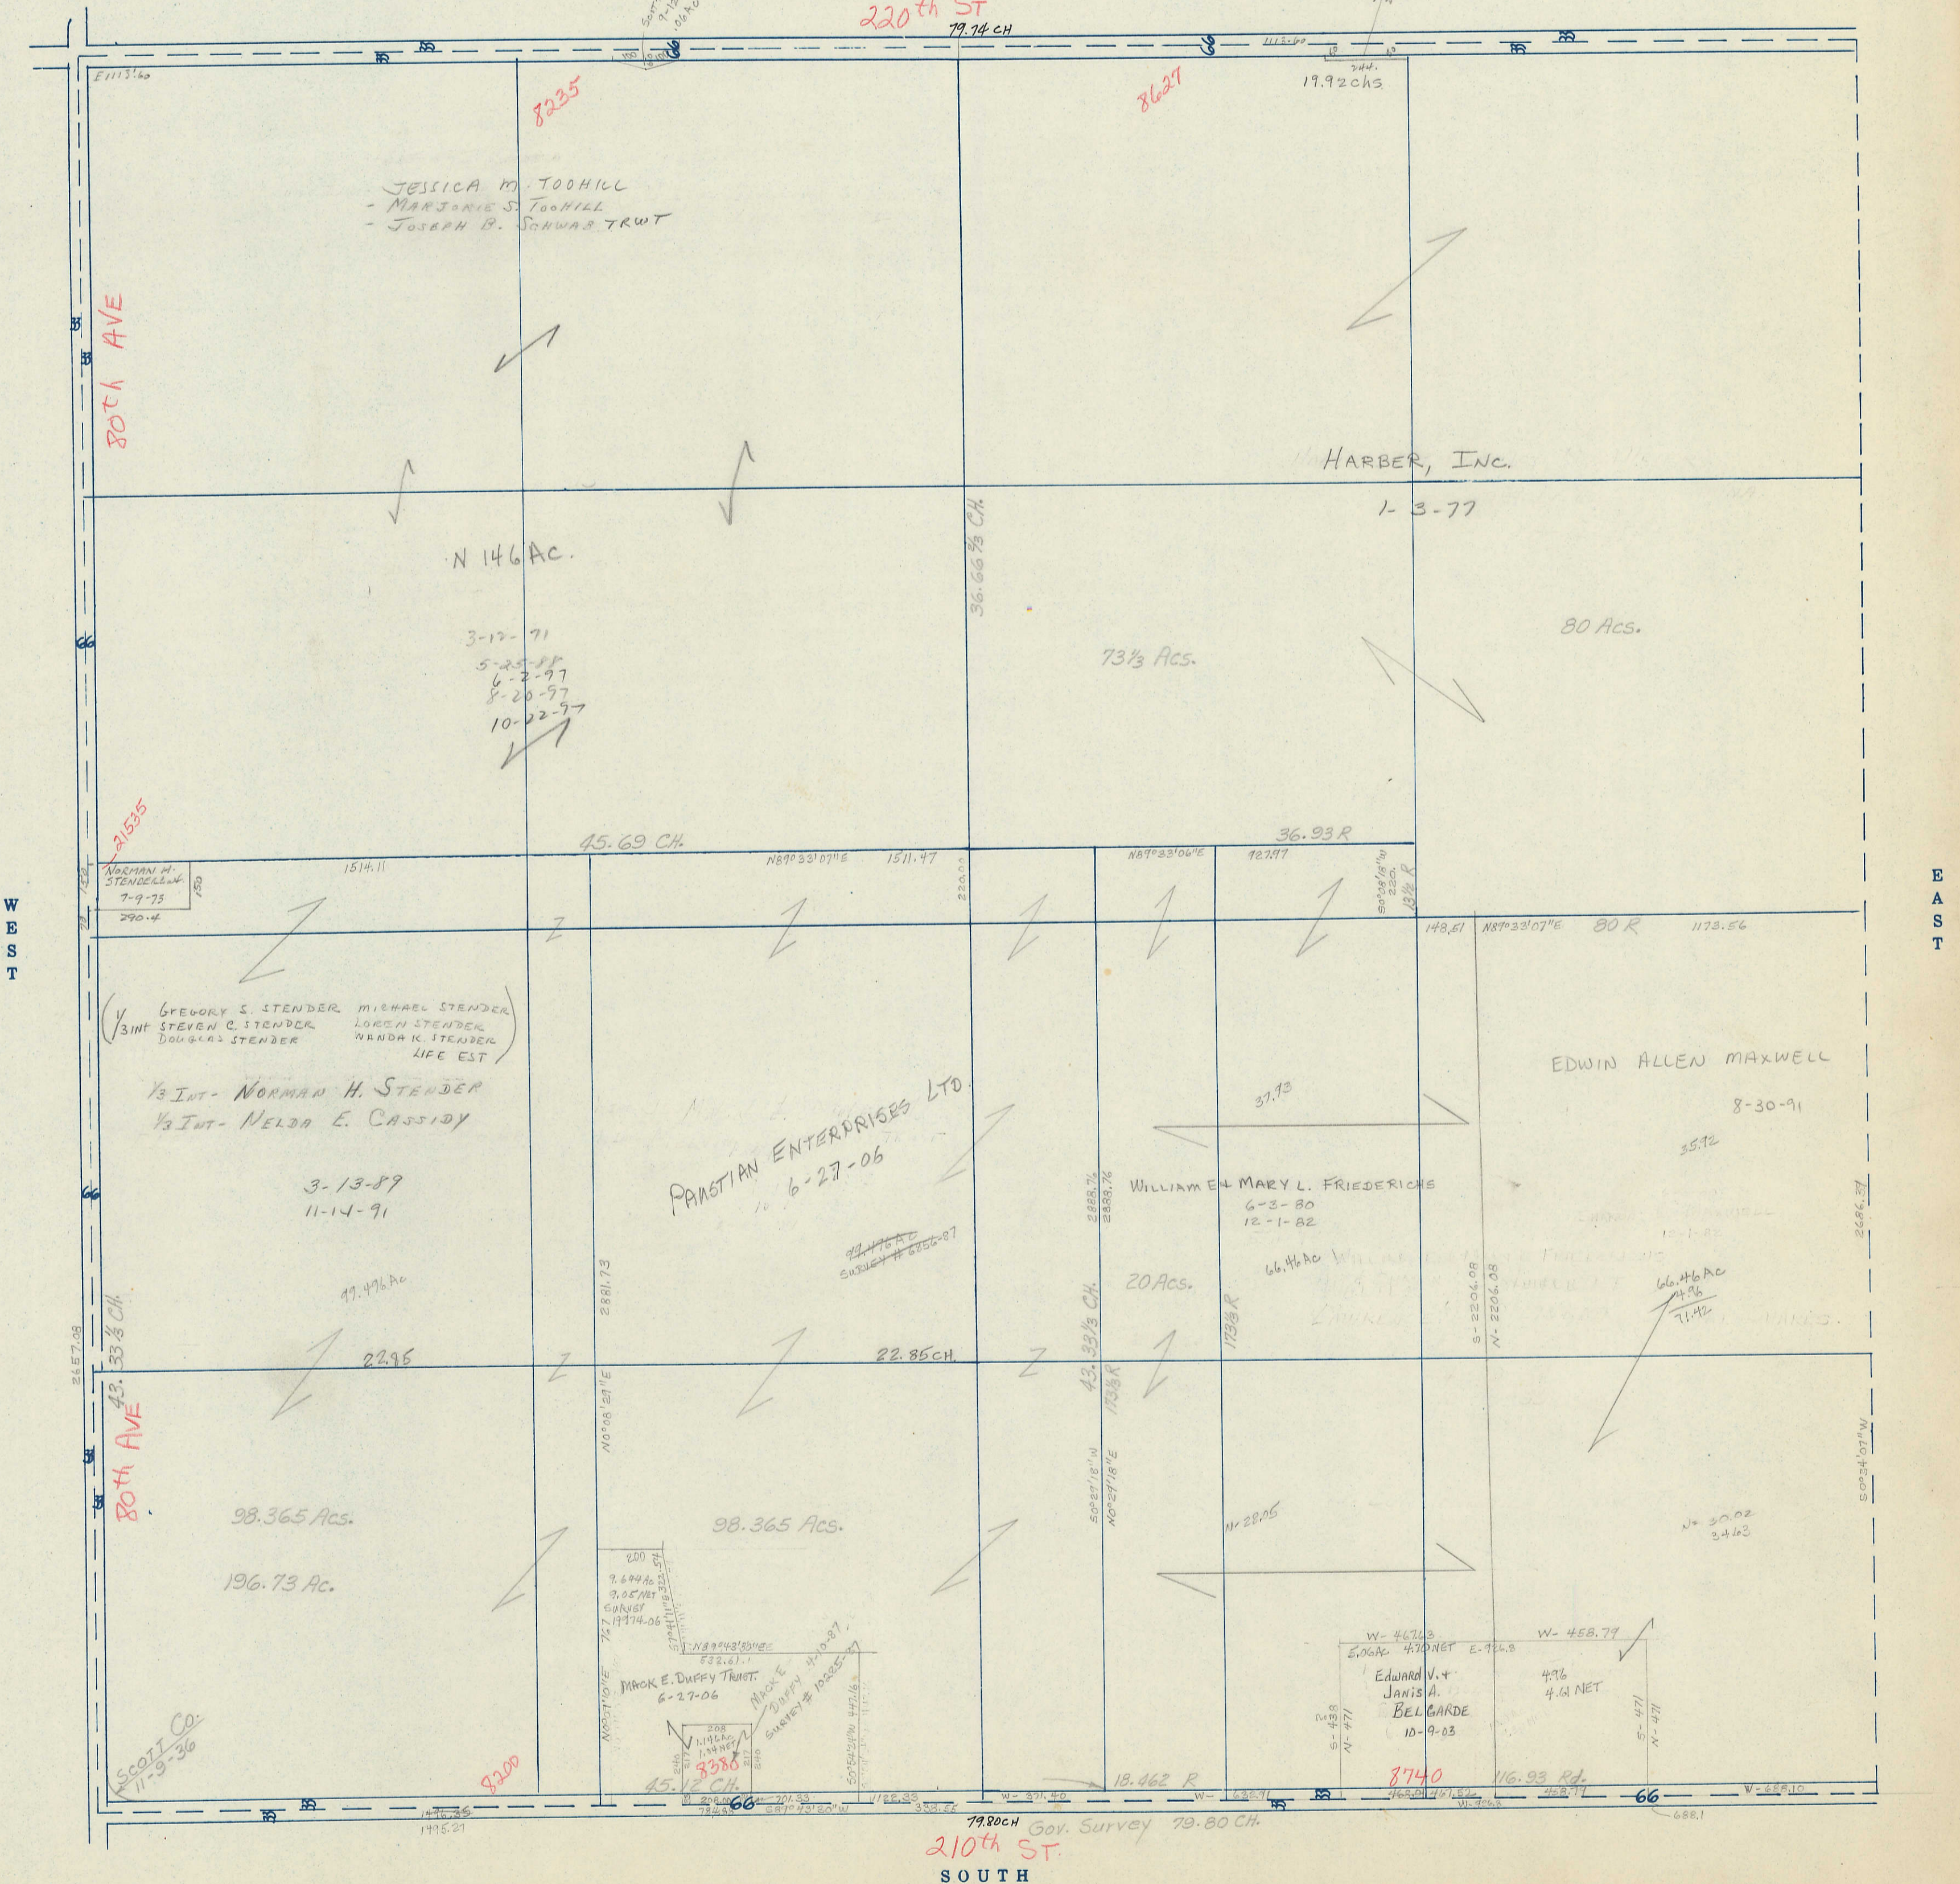

SECTION 28

Township 79-North; Range 2

EAST OF THE FIFTH PRINCIPAL MERIDIAN

SCOTT COUNTY, IOWA
HICKORY GROVE TOWNSHIP

SCALE IN CHAINS

SCALE IN FEET

NORTH

Transfer Page 249

220th ST
79.74 CH

WEST

EAST

79.80 CH Gov. Survey 79.80 CH
210th ST
SOUTH