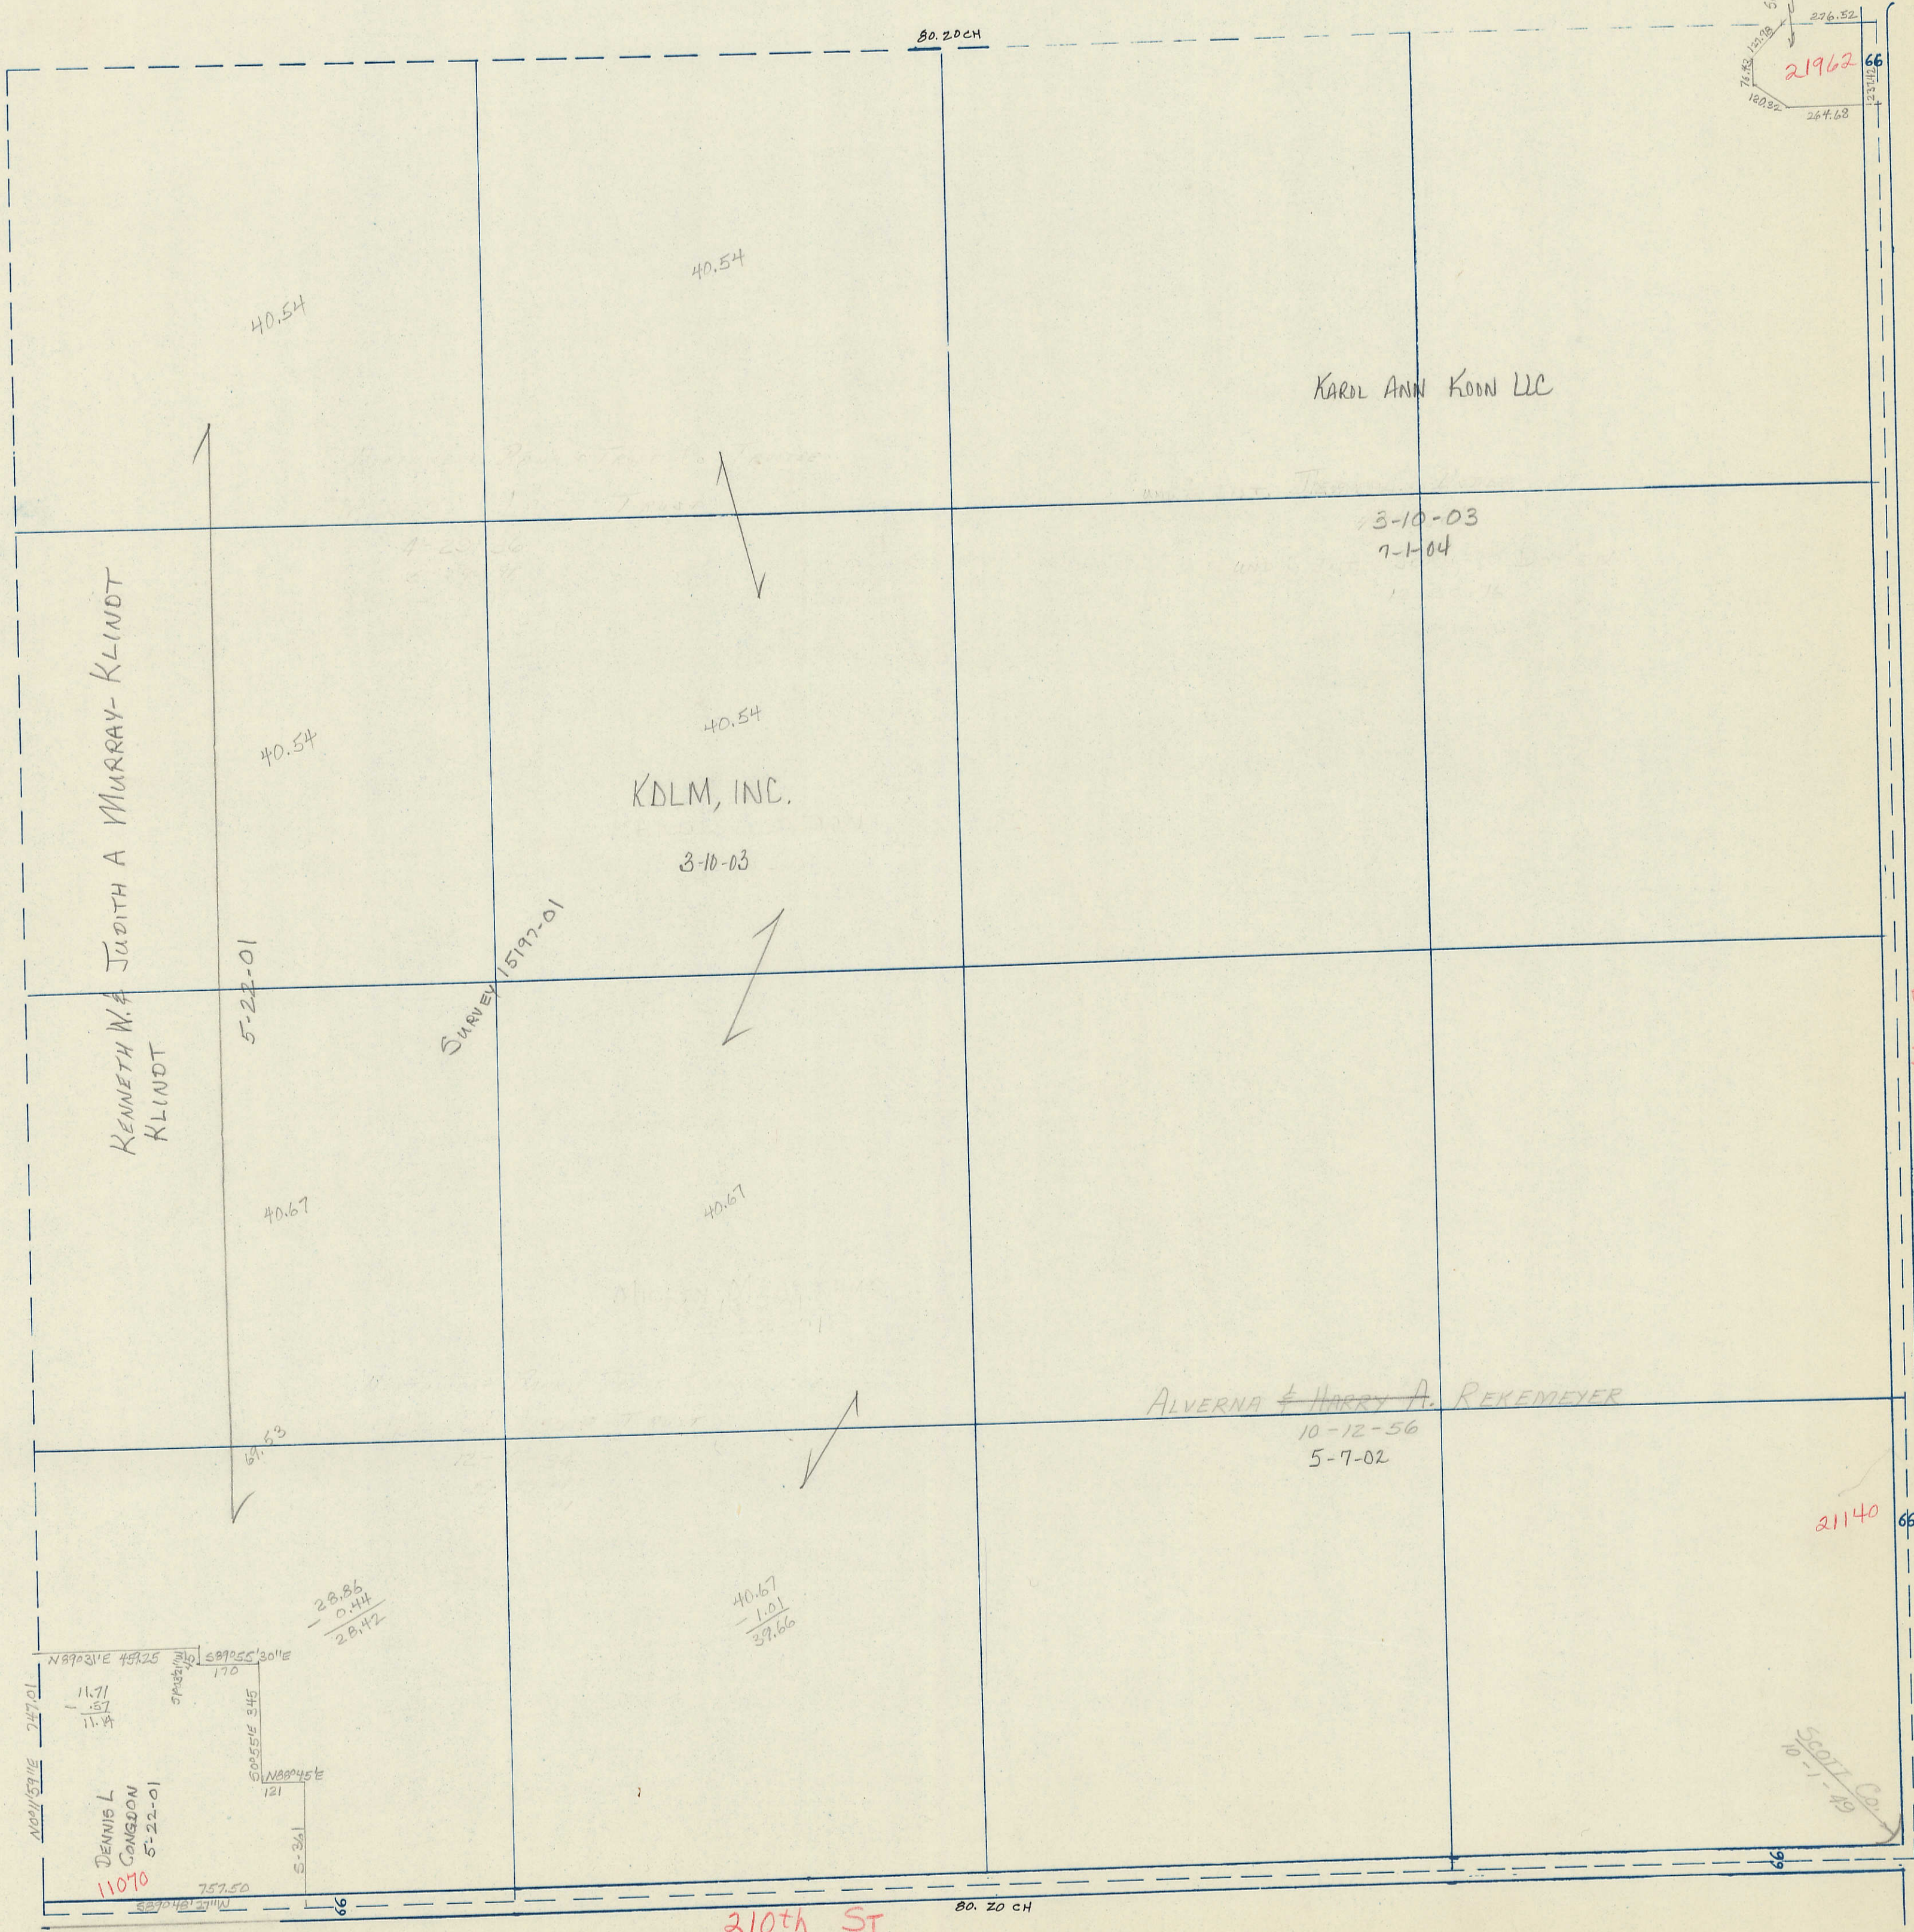

SECTION
25

Township 79-North; Range 2

EAST OF THE FIFTH PRINCIPAL MERIDIAN

SCOTT COUNTY, IOWA

HICKORY GROVE TOWNSHIP

NORTH

SCALE IN CHAINS

SCALE IN FEET

Transfer Page 246

SURVEY 10791-03
1.31 AC
1.33 AC
DARON & TRACY
OBERHECKLING
12-2-03
276.52
244.68
21962
66

WEST

EAST

120th AVE

KENNETH W. & JUDITH A. MURRAY-KLINDT
KLINDT

KAROL ANN KOON LLC

KDLM, INC.

5-22-01

SURVEY 15797-01

40.67

40.67

10-12-56
5-7-02

21140

28.86
- 0.44
28.42

40.67
- 1.01
39.66

11.71
- 1.57
11.14

5-22-01

11070

210th ST

SOUTH

SCOTT Co.
10-1-79