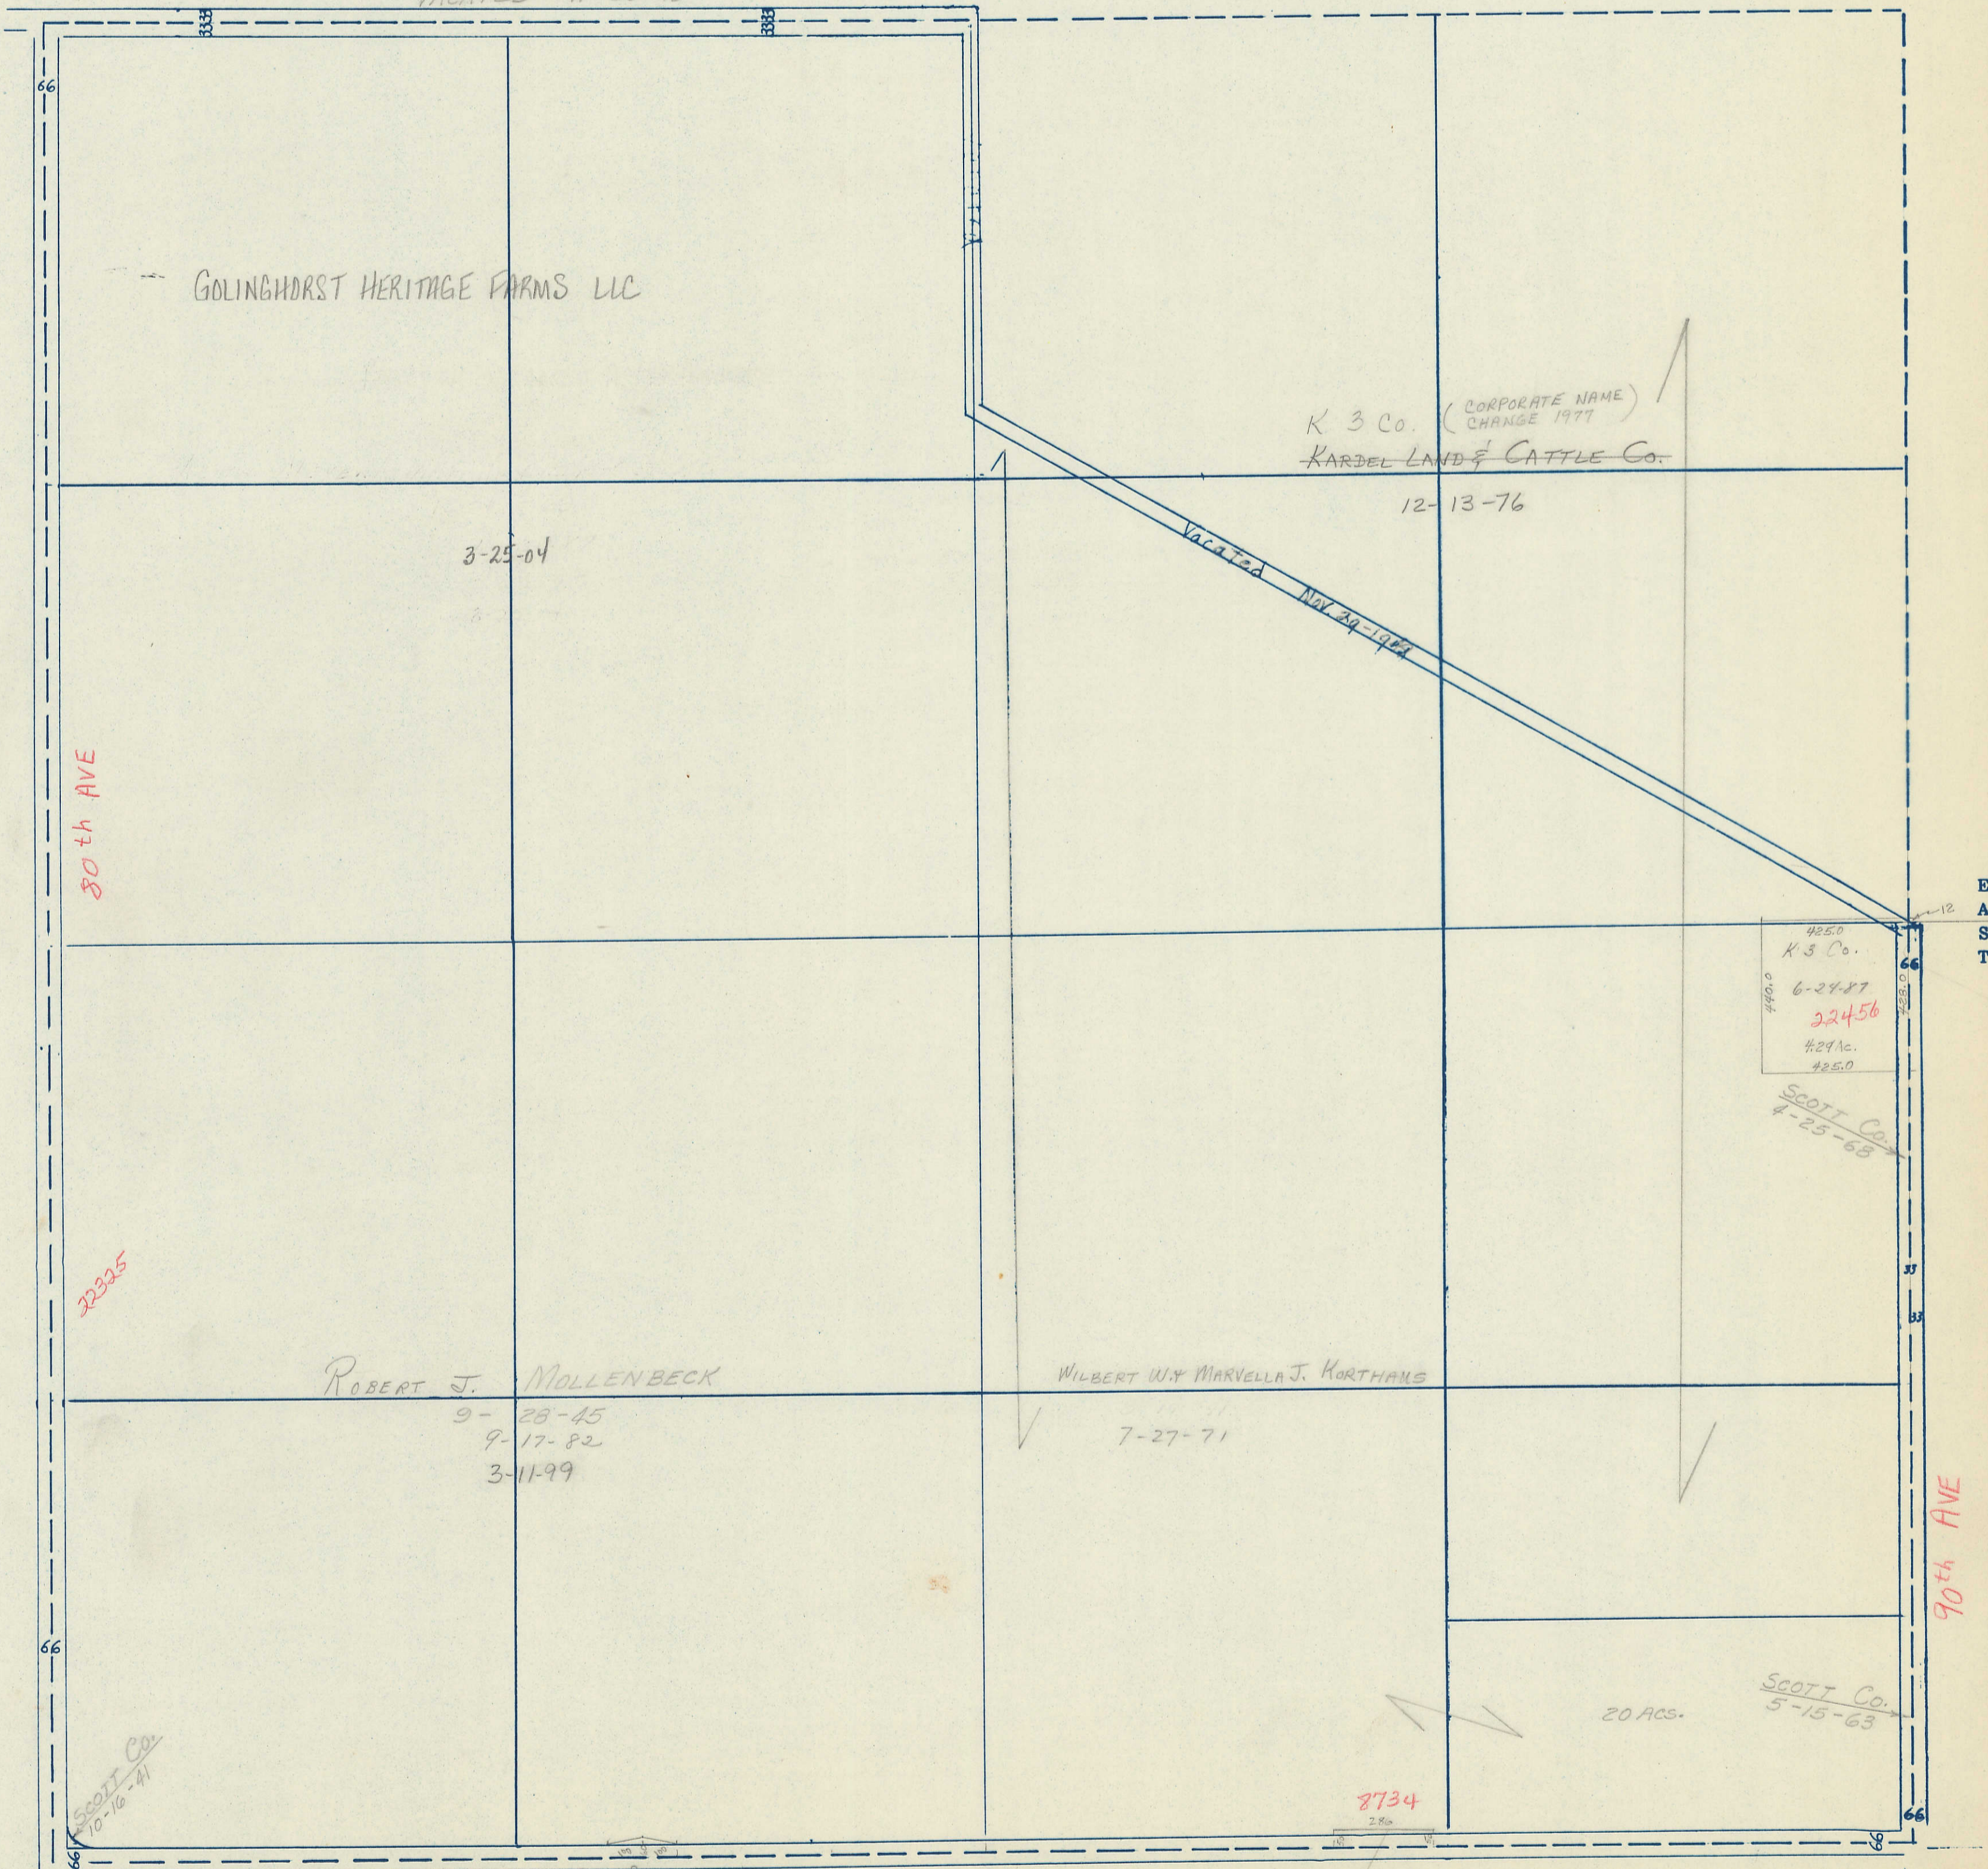

SECTION
21

Township 79-North; Range 2

EAST OF THE FIFTH PRINCIPAL MERIDIAN

SCOTT COUNTY, IOWA
HICKORY GROVE TOWNSHIP

NORTH

SCALE IN CHAINS

SCALE IN FEET

Transfer Page 242

VACATED 11-29-49

GOLINGHORST HERITAGE FARMS LLC

K 3 Co. (CORPORATE NAME CHANGE 1977)
KARDEL LAND & CATTLE CO.

12-13-76

3-25-04

VACATED NOV 29 1949

425.0
K 3 Co.
6-24-87
224.56
4.29 Ac.
425.0

SCOTT Co.
4-25-68

90th AVE

220th St 79.74CH

SOUTH

WEST

EAST