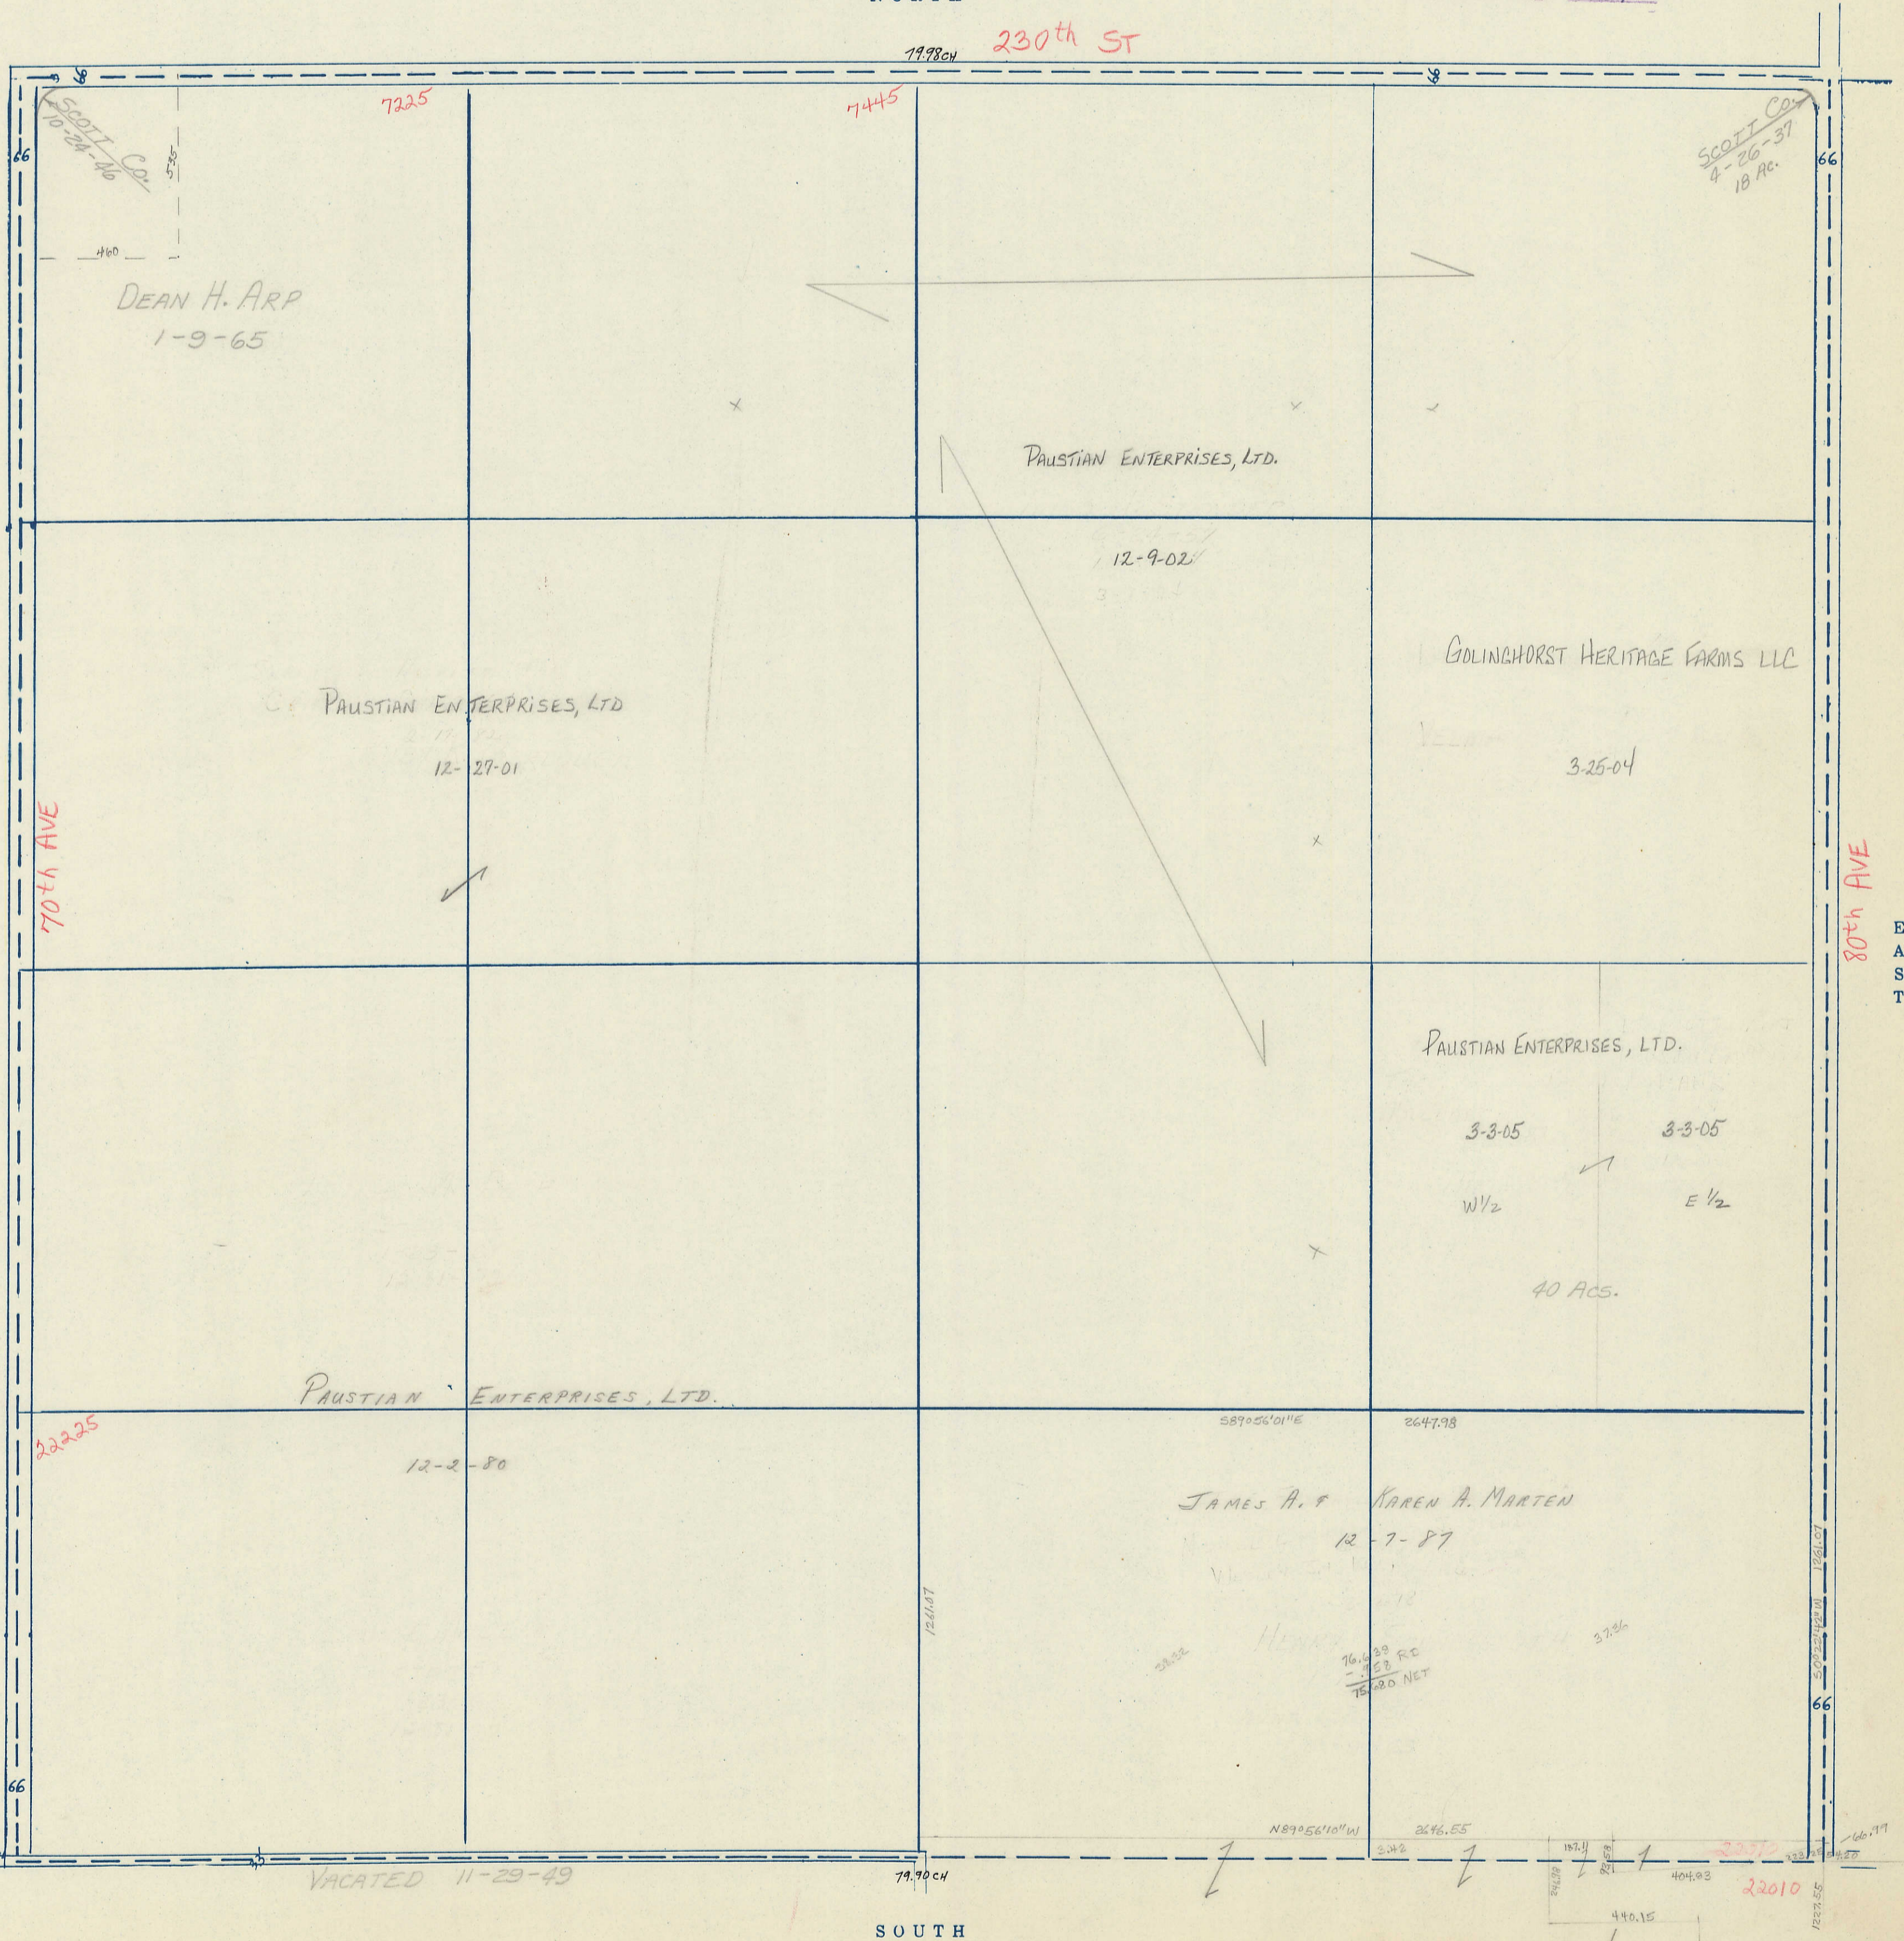

SECTION
20

SCALE IN CHAINS

Township 79-North; Range 2

EAST OF THE FIFTH PRINCIPAL MERIDIAN

SCALE IN FEET

SCOTT COUNTY, IOWA
HICKORY GROVE TOWNSHIP

NORTH

Transfer Page 241

1998 CH 230th ST

WEST

EAST

SOUTH