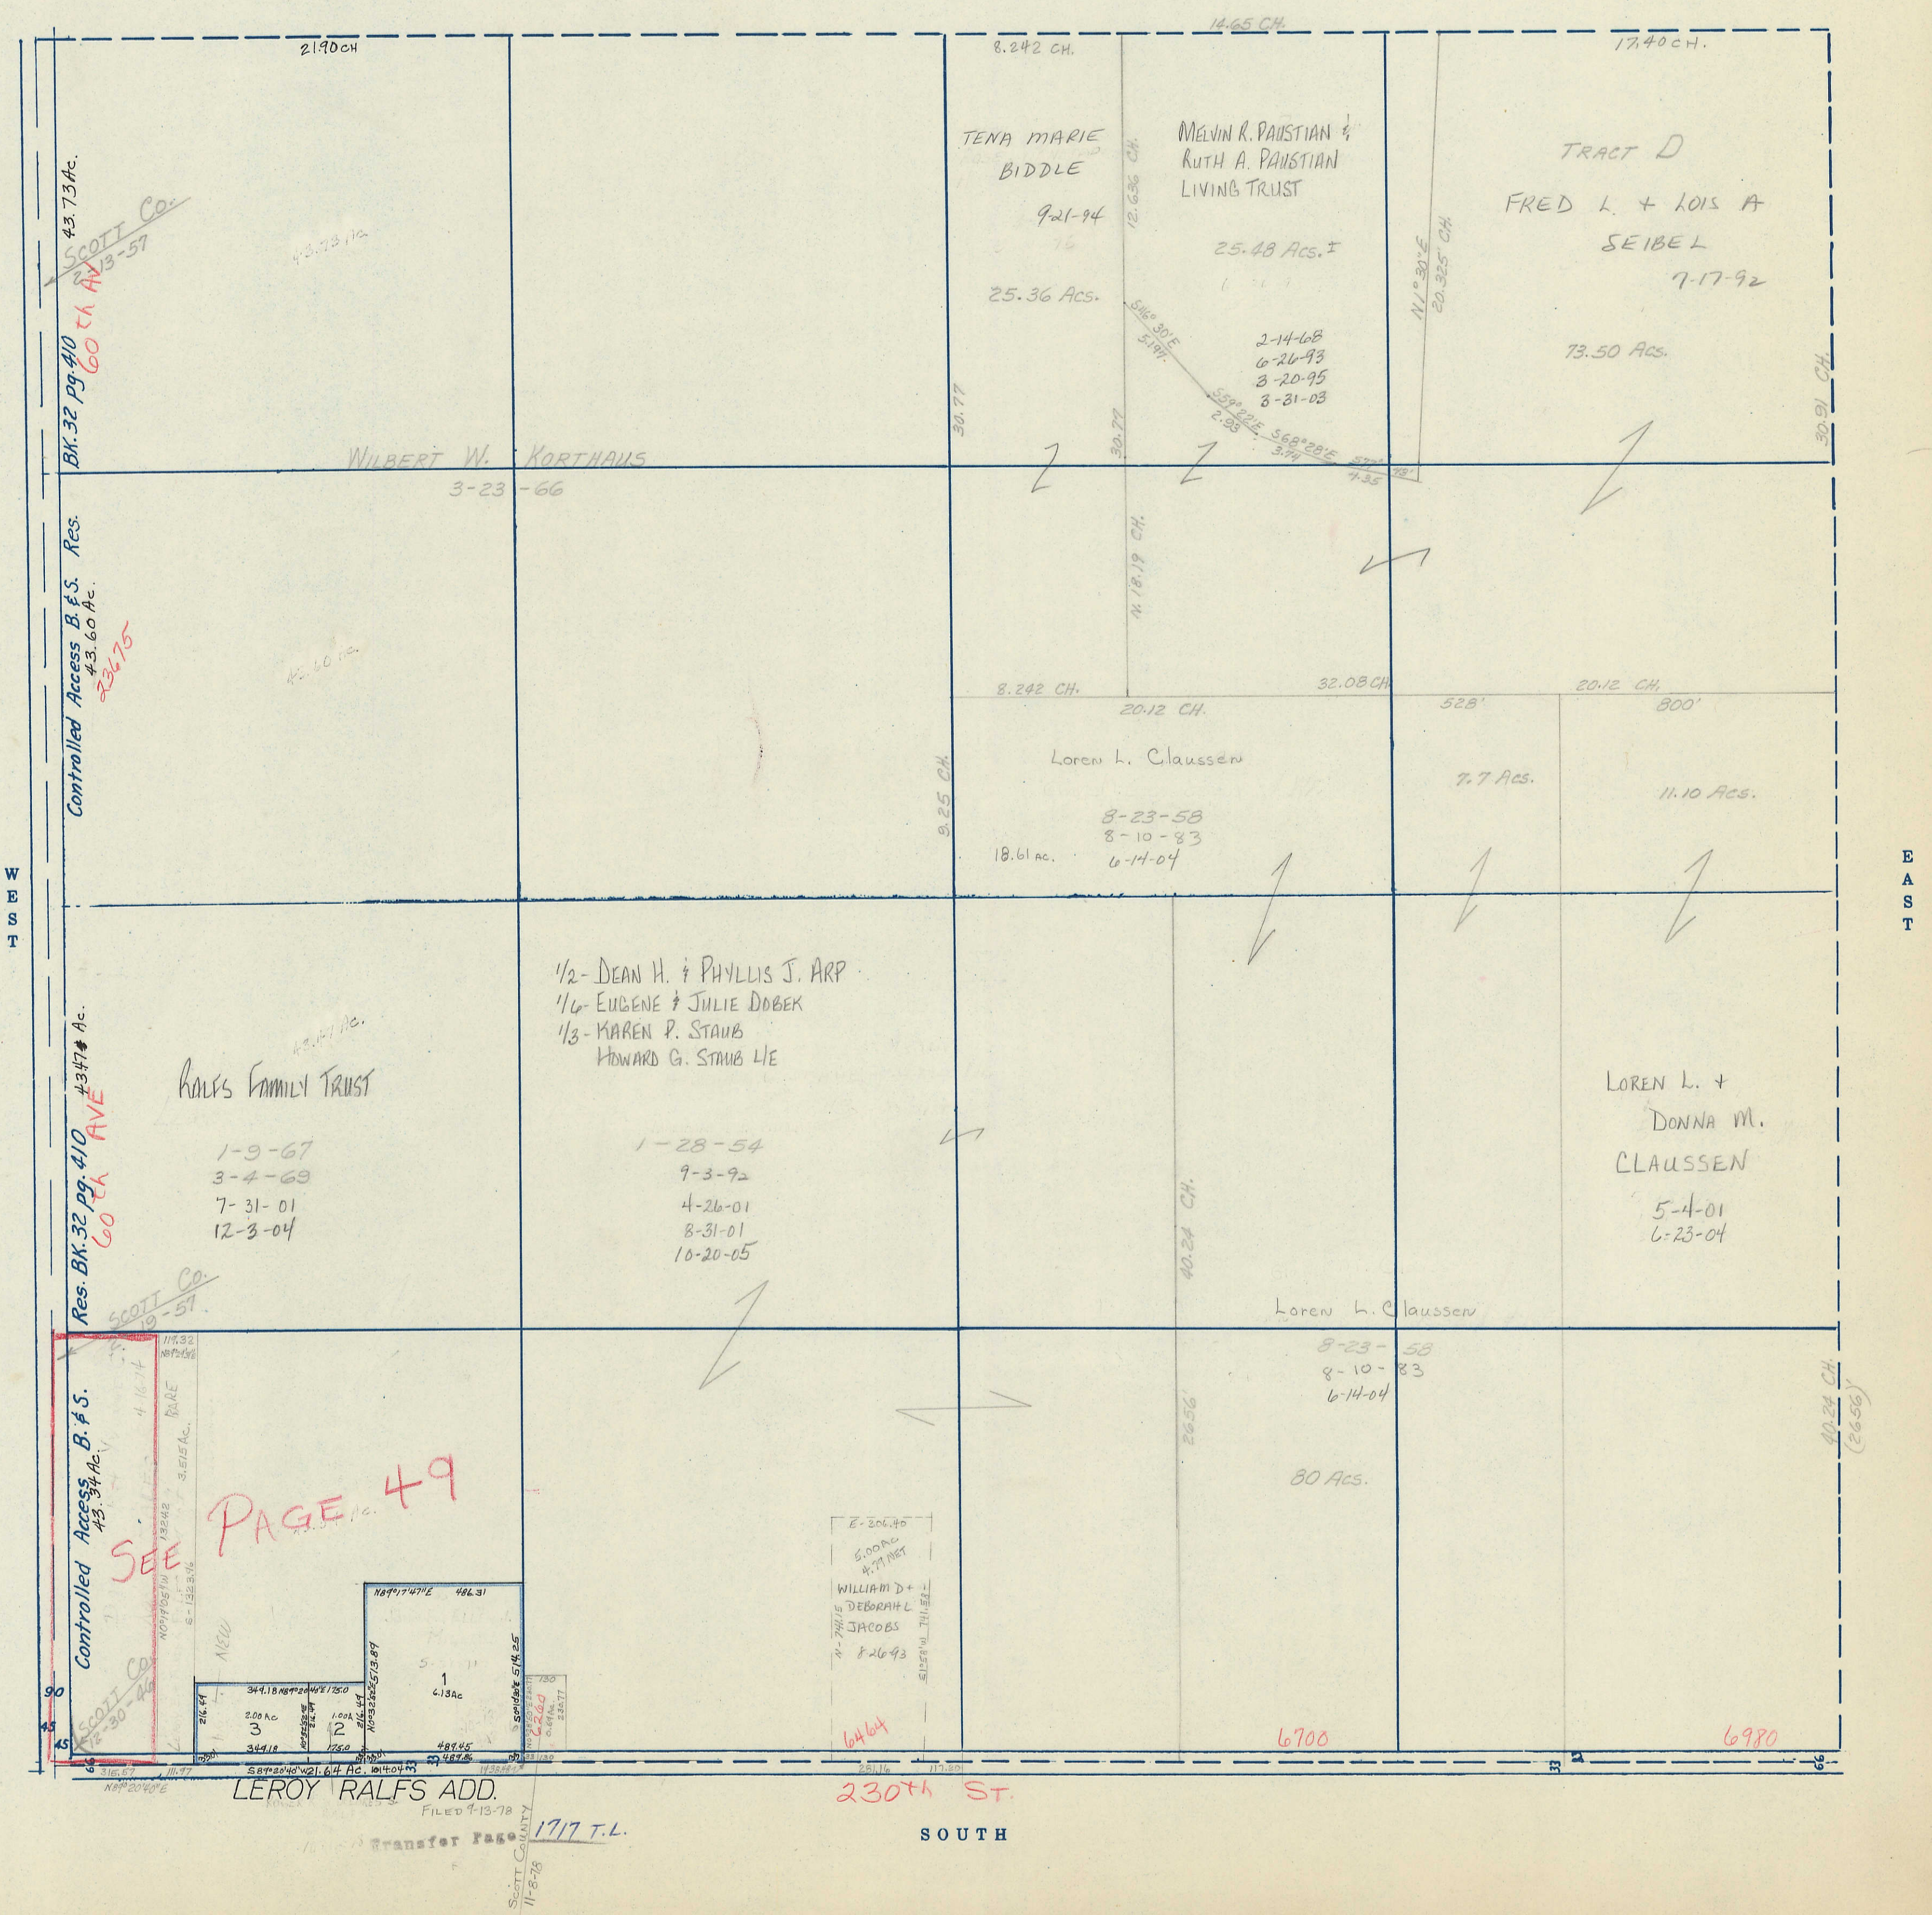

SECTION
18

SCALE IN CHAINS

Township 79-North; Range 2

EAST OF THE FIFTH PRINCIPAL MERIDIAN

SCALE IN FEET

SCOTT COUNTY, IOWA
HICKORY GROVE TOWNSHIP

Transfer Page 239

NORTH

SEE PAGE 49

WILLIAM D. + DEBORAH L. JACOBS
8-26-93

LERoy RALFs ADD.
FILED 9-13-78

230th ST.

SOUTH