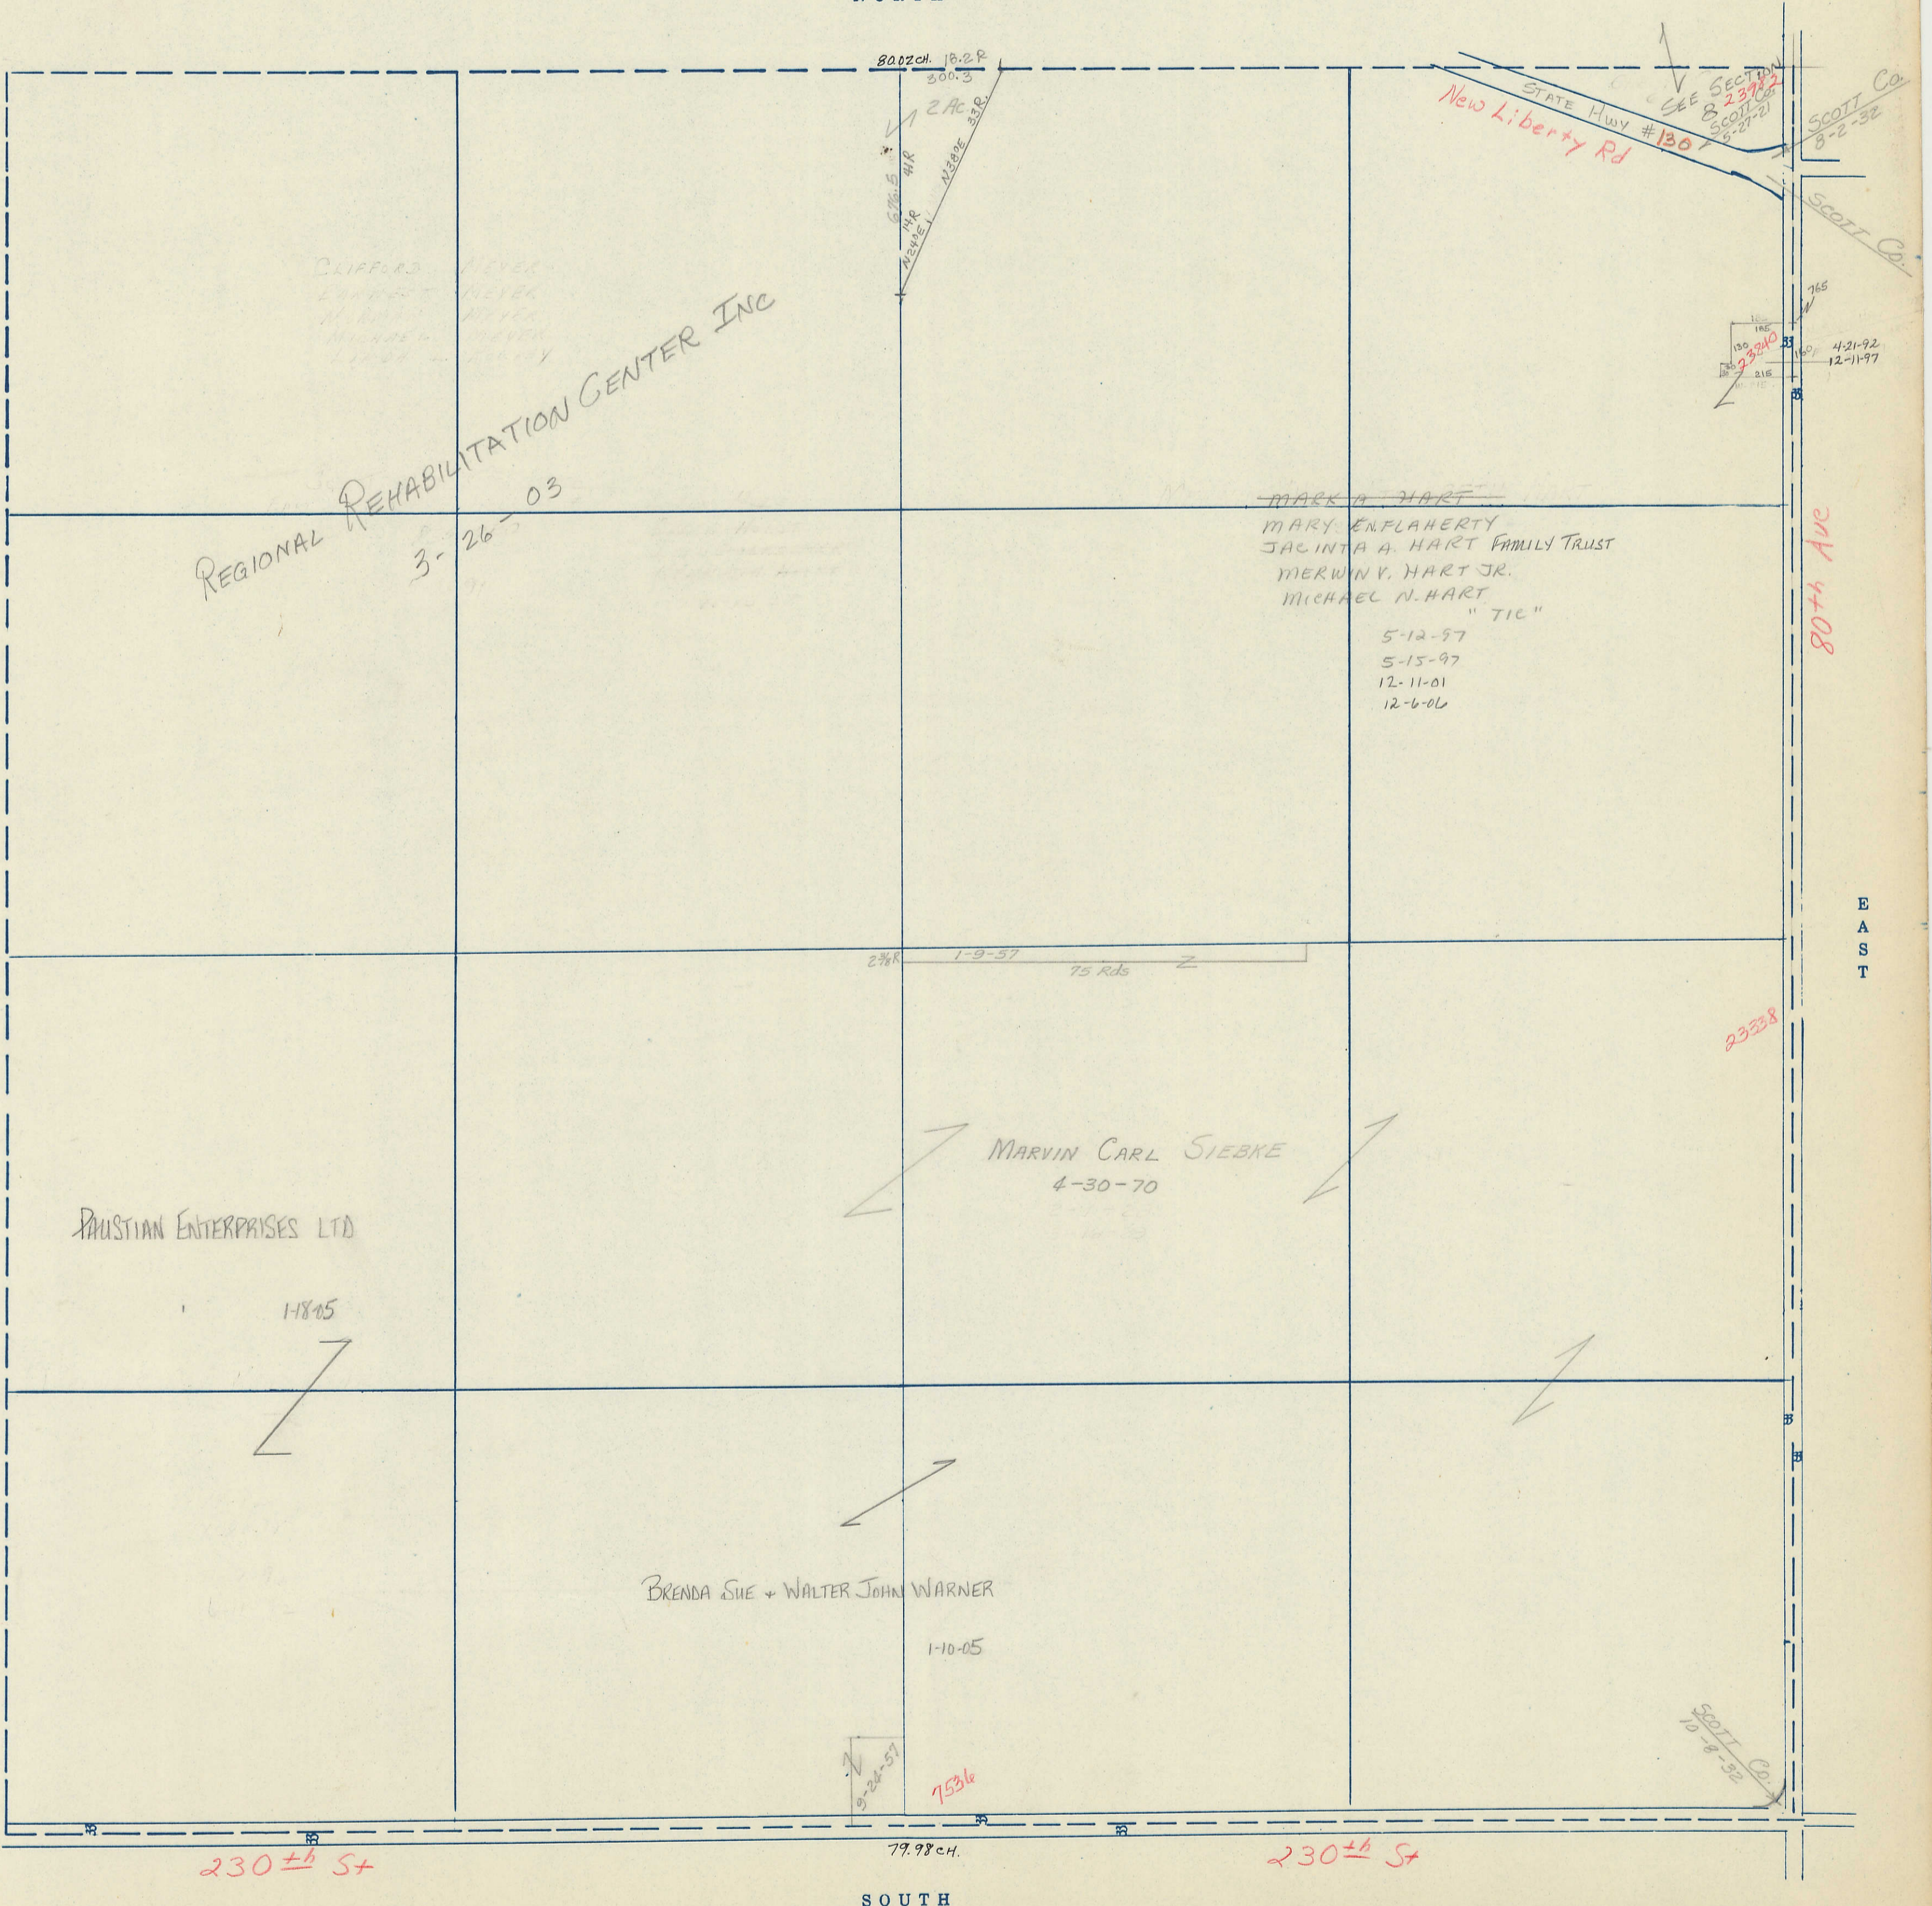

SECTION
17

SCALE IN CHAINS

Township 79-North; Range 2

EAST OF THE FIFTH PRINCIPAL MERIDIAN

SCALE IN FEET

SCOTT COUNTY, IOWA
HICKORY GROVE TOWNSHIP

Transfer Page 238

NORTH

MARVIN CARL SIEBKE
4-30-70

BRENDA SUE + WALTER JOHN WARNER
1-10-05

PAUSTIAN ENTERPRISES LTD
1-18-05

8002 CH. 18.2 F
300.3
2 AC
6.76.5
4 HR
MAYBE
MAYBE

SEE SECTION 8
SCOTT Co
8-2-32
New Liberty Rd
STATE Hwy #1307

130
216
4-21-92
12-11-97

SCOTT Co
8-2-32

SCOTT Co
8-2-32

80th Ave

23328

9-24-57
7536

SCOTT Co
10-8-32

230± S+

79.98 CH.

230± S+

SOUTH

WEST

EAST