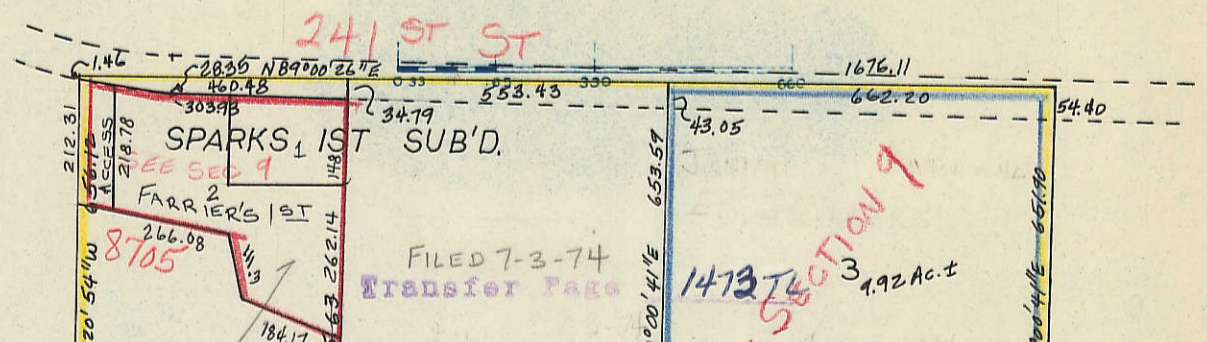

SECTION 16

SCALE IN CHAINS

Township 79-North; Range 2

EAST OF THE FIFTH PRINCIPAL MERIDIAN

SCOTT COUNTY, IOWA
HICKORY GROVE TOWNSHIP

NORTH

SCALE IN FEET

WEST

EAST

SOUTH

- 11-2-85
- 12-11-96
- 1-18-01
- 01-29-03
- 01-29-03
- 03-05-04