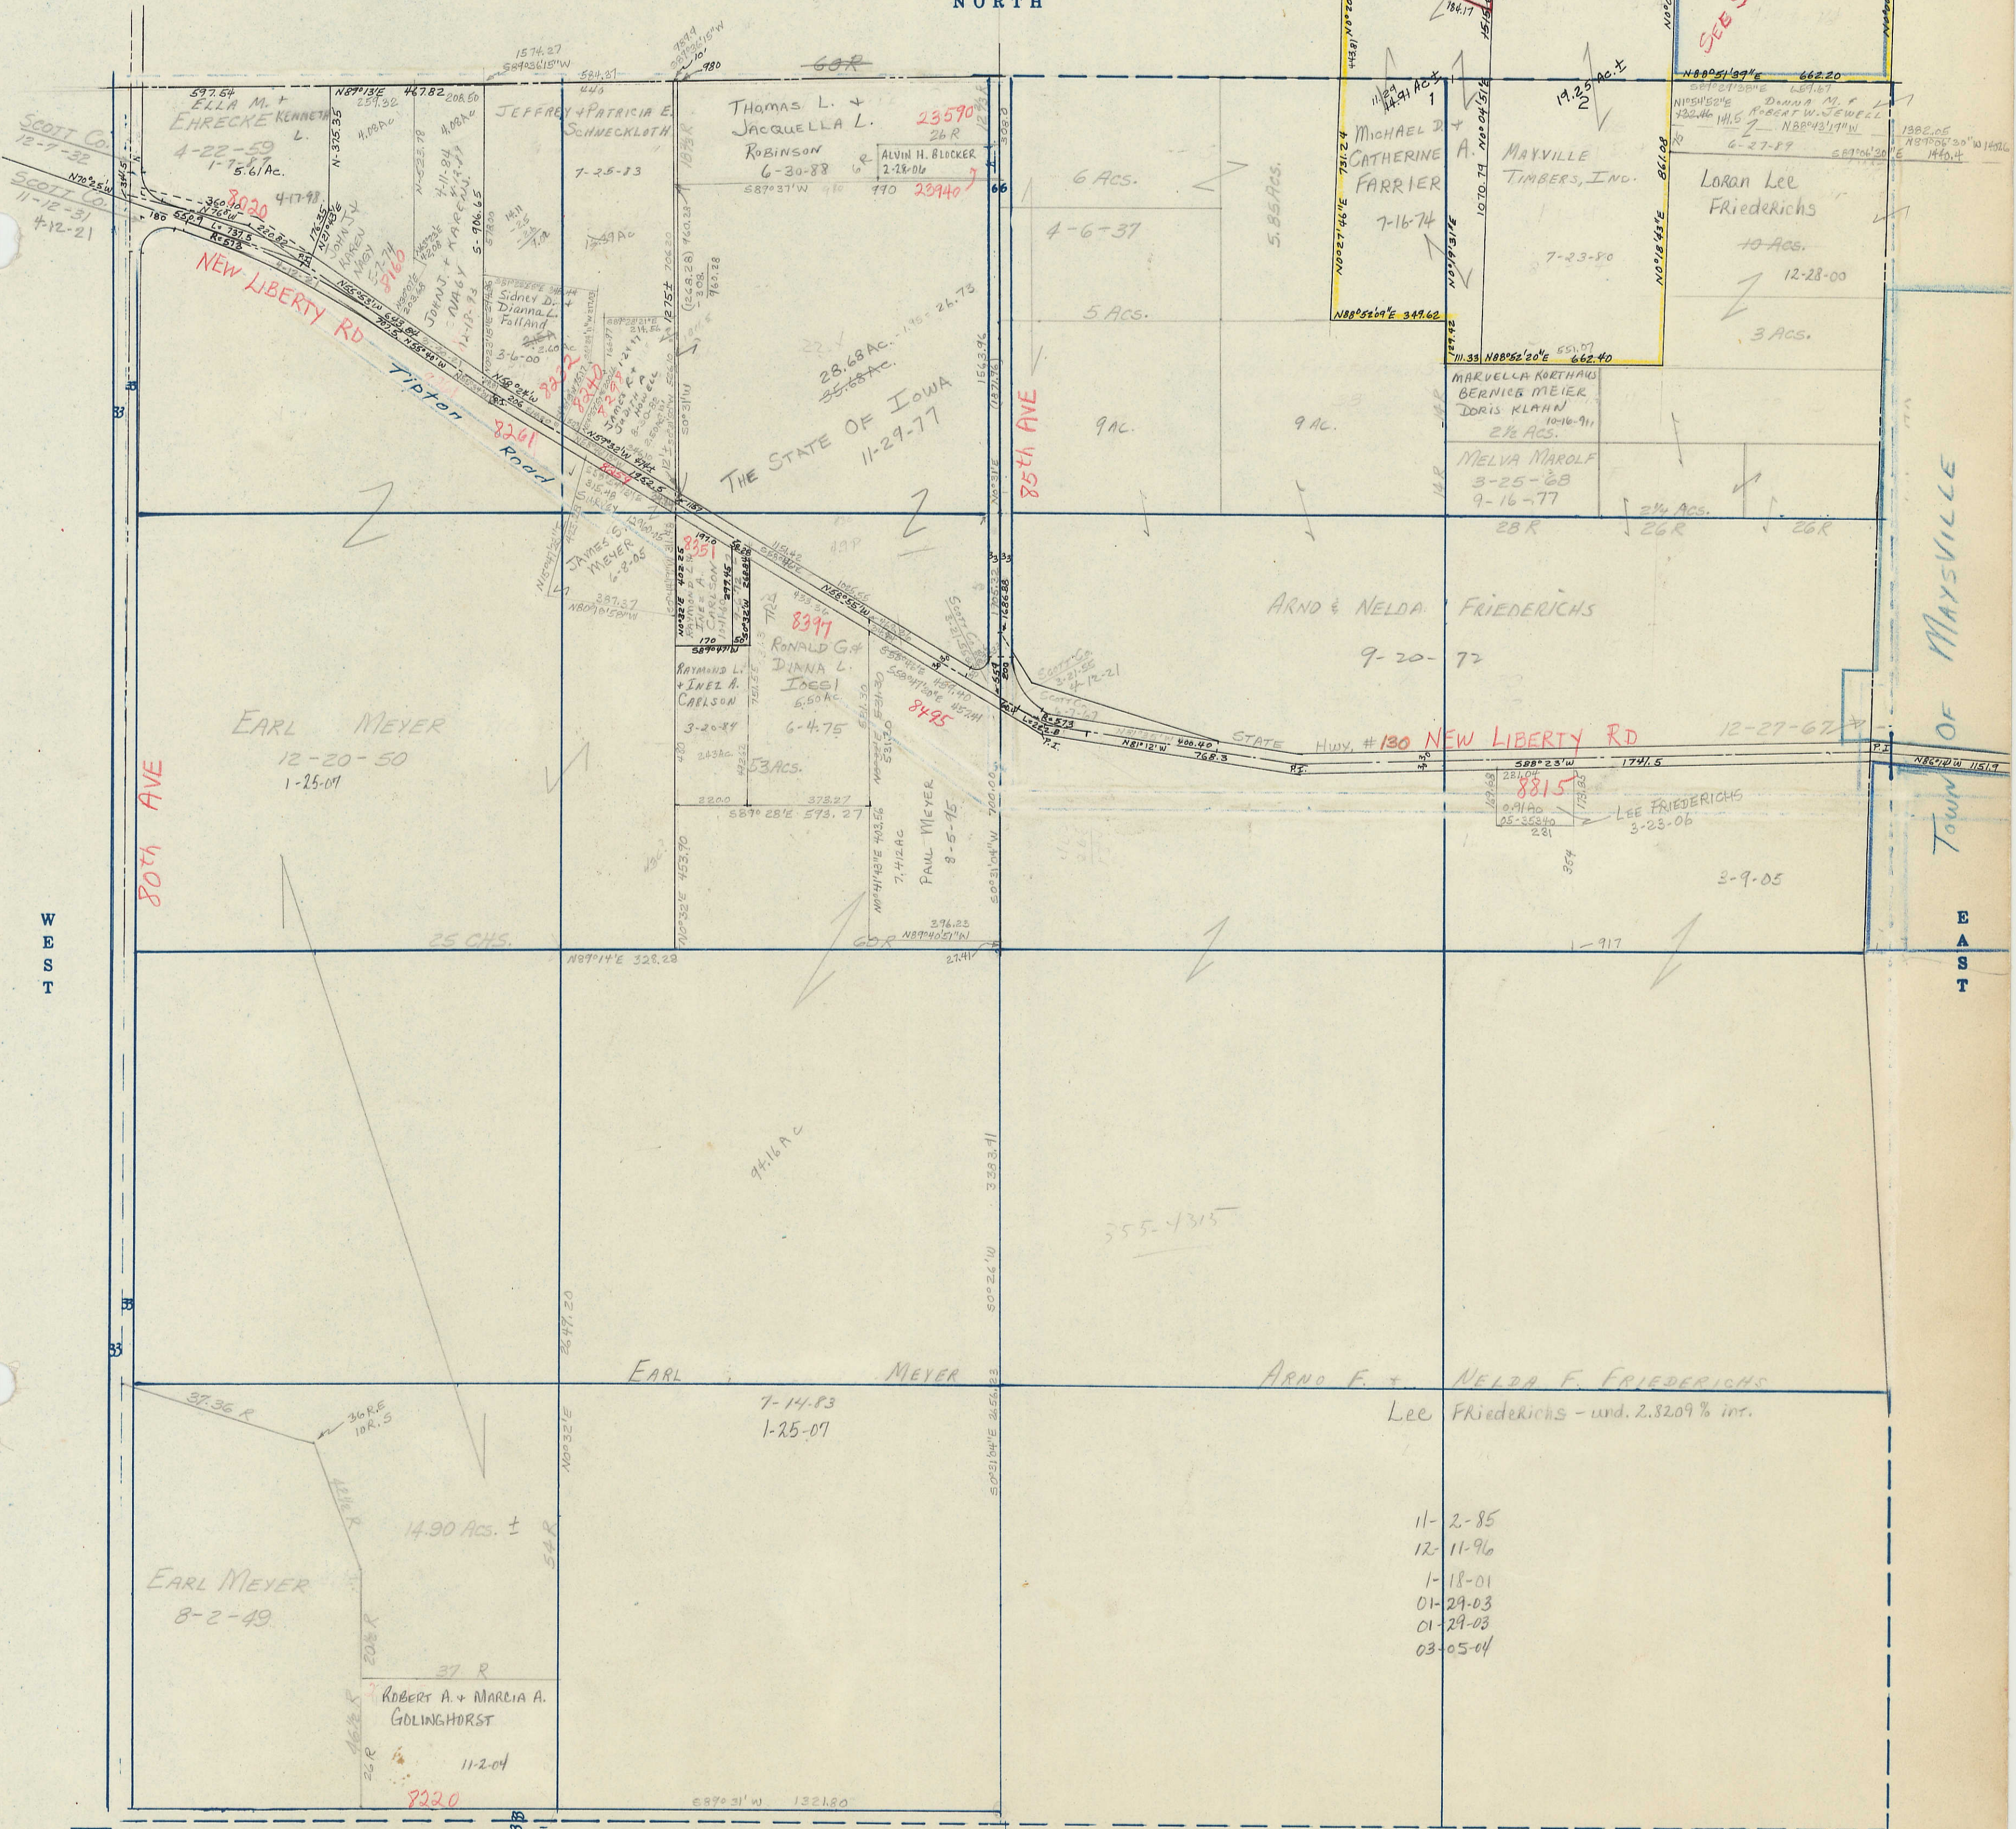

SECTION 16

SCALE IN CHAINS

Township 79-North; Range 2

EAST OF THE FIFTH PRINCIPAL MERIDIAN

SCOTT COUNTY, IOWA
HICKORY GROVE TOWNSHIP

NORTH

SCALE IN FEET

WEST

EAST

SOUTH

- 11-2-85
- 12-11-96
- 1-18-01
- 01-29-03
- 01-29-03
- 03-05-04