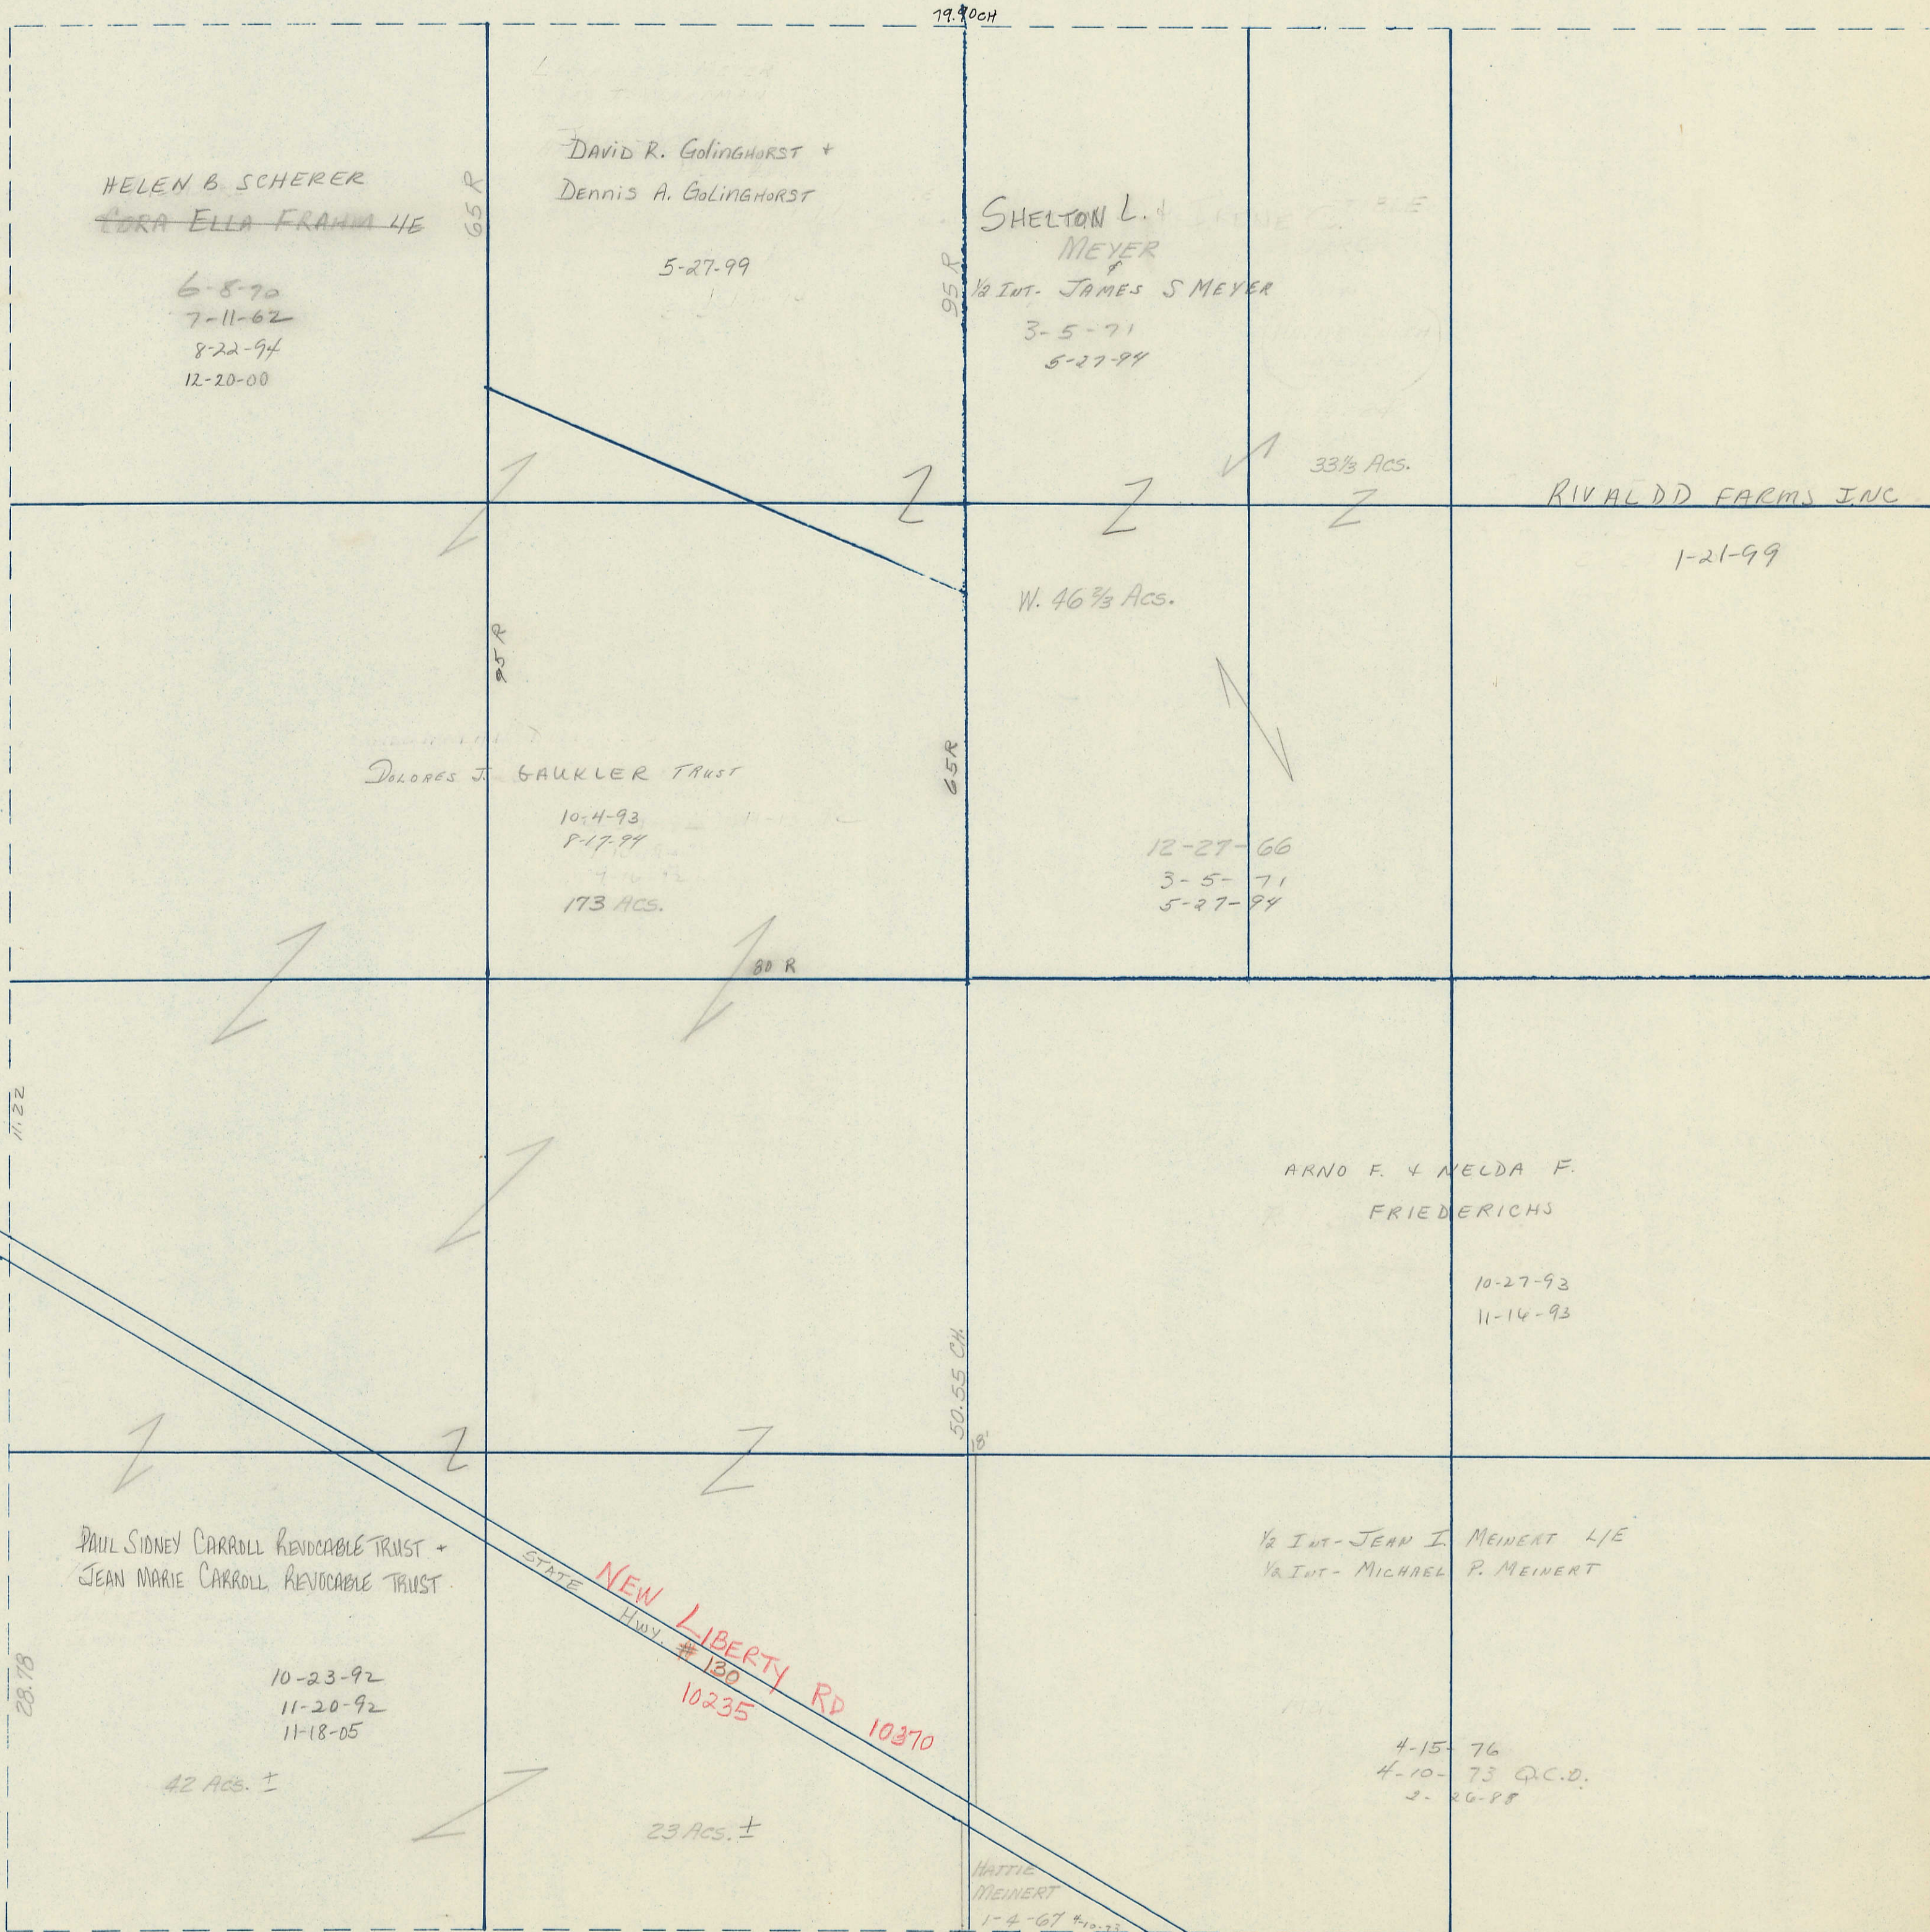

SECTION
14

SCALE IN CHAINS

Township 79-North; Range 2

EAST OF THE FIFTH PRINCIPAL MERIDIAN

SCALE IN FEET

SCOTT COUNTY, IOWA

HICKORY GROVE TOWNSHIP

Transfer Page 235

NORTH

WEST

EAST

HELEN B. SCHERER
~~EDRA ELLA FRANK 4E~~

6-8-70
7-11-62
8-22-94
12-20-00

DAVID R. GOLINGHORST +
DENNIS A. GOLINGHORST

5-27-99

SHELTON L. MEYER

1/2 INT. JAMES S MEYER
3-5-71
5-27-94

RIVALDD FARMS INC

1-21-99

DOLORES J. GAUKLER TRUST

10-4-93
8-17-88
4-16-72
173 ACS.

W. 46 2/3 ACS.

12-27-66
3-5-71
5-27-94

ARNO F. & NELDA F.
FRIEDERICHS

10-27-93
11-14-93

PAUL SIDNEY CARROLL REVOCABLE TRUST +
JEAN MARIE CARROLL REVOCABLE TRUST

10-23-92
11-20-92
11-18-05

42 ACS. ±

STATE
NEW LIBERTY RD
Hwy. # 130
10235
10370

23 ACS. ±

1/2 INT. JEAN I. MEINERT L/E
1/2 INT. MICHAEL P. MEINERT

4-15-76
4-10-73 Q.C.D.
2-26-88

HATTIE
MEINERT

1-4-67

ARTHUR
MEYER

10-14-87

SOUTH