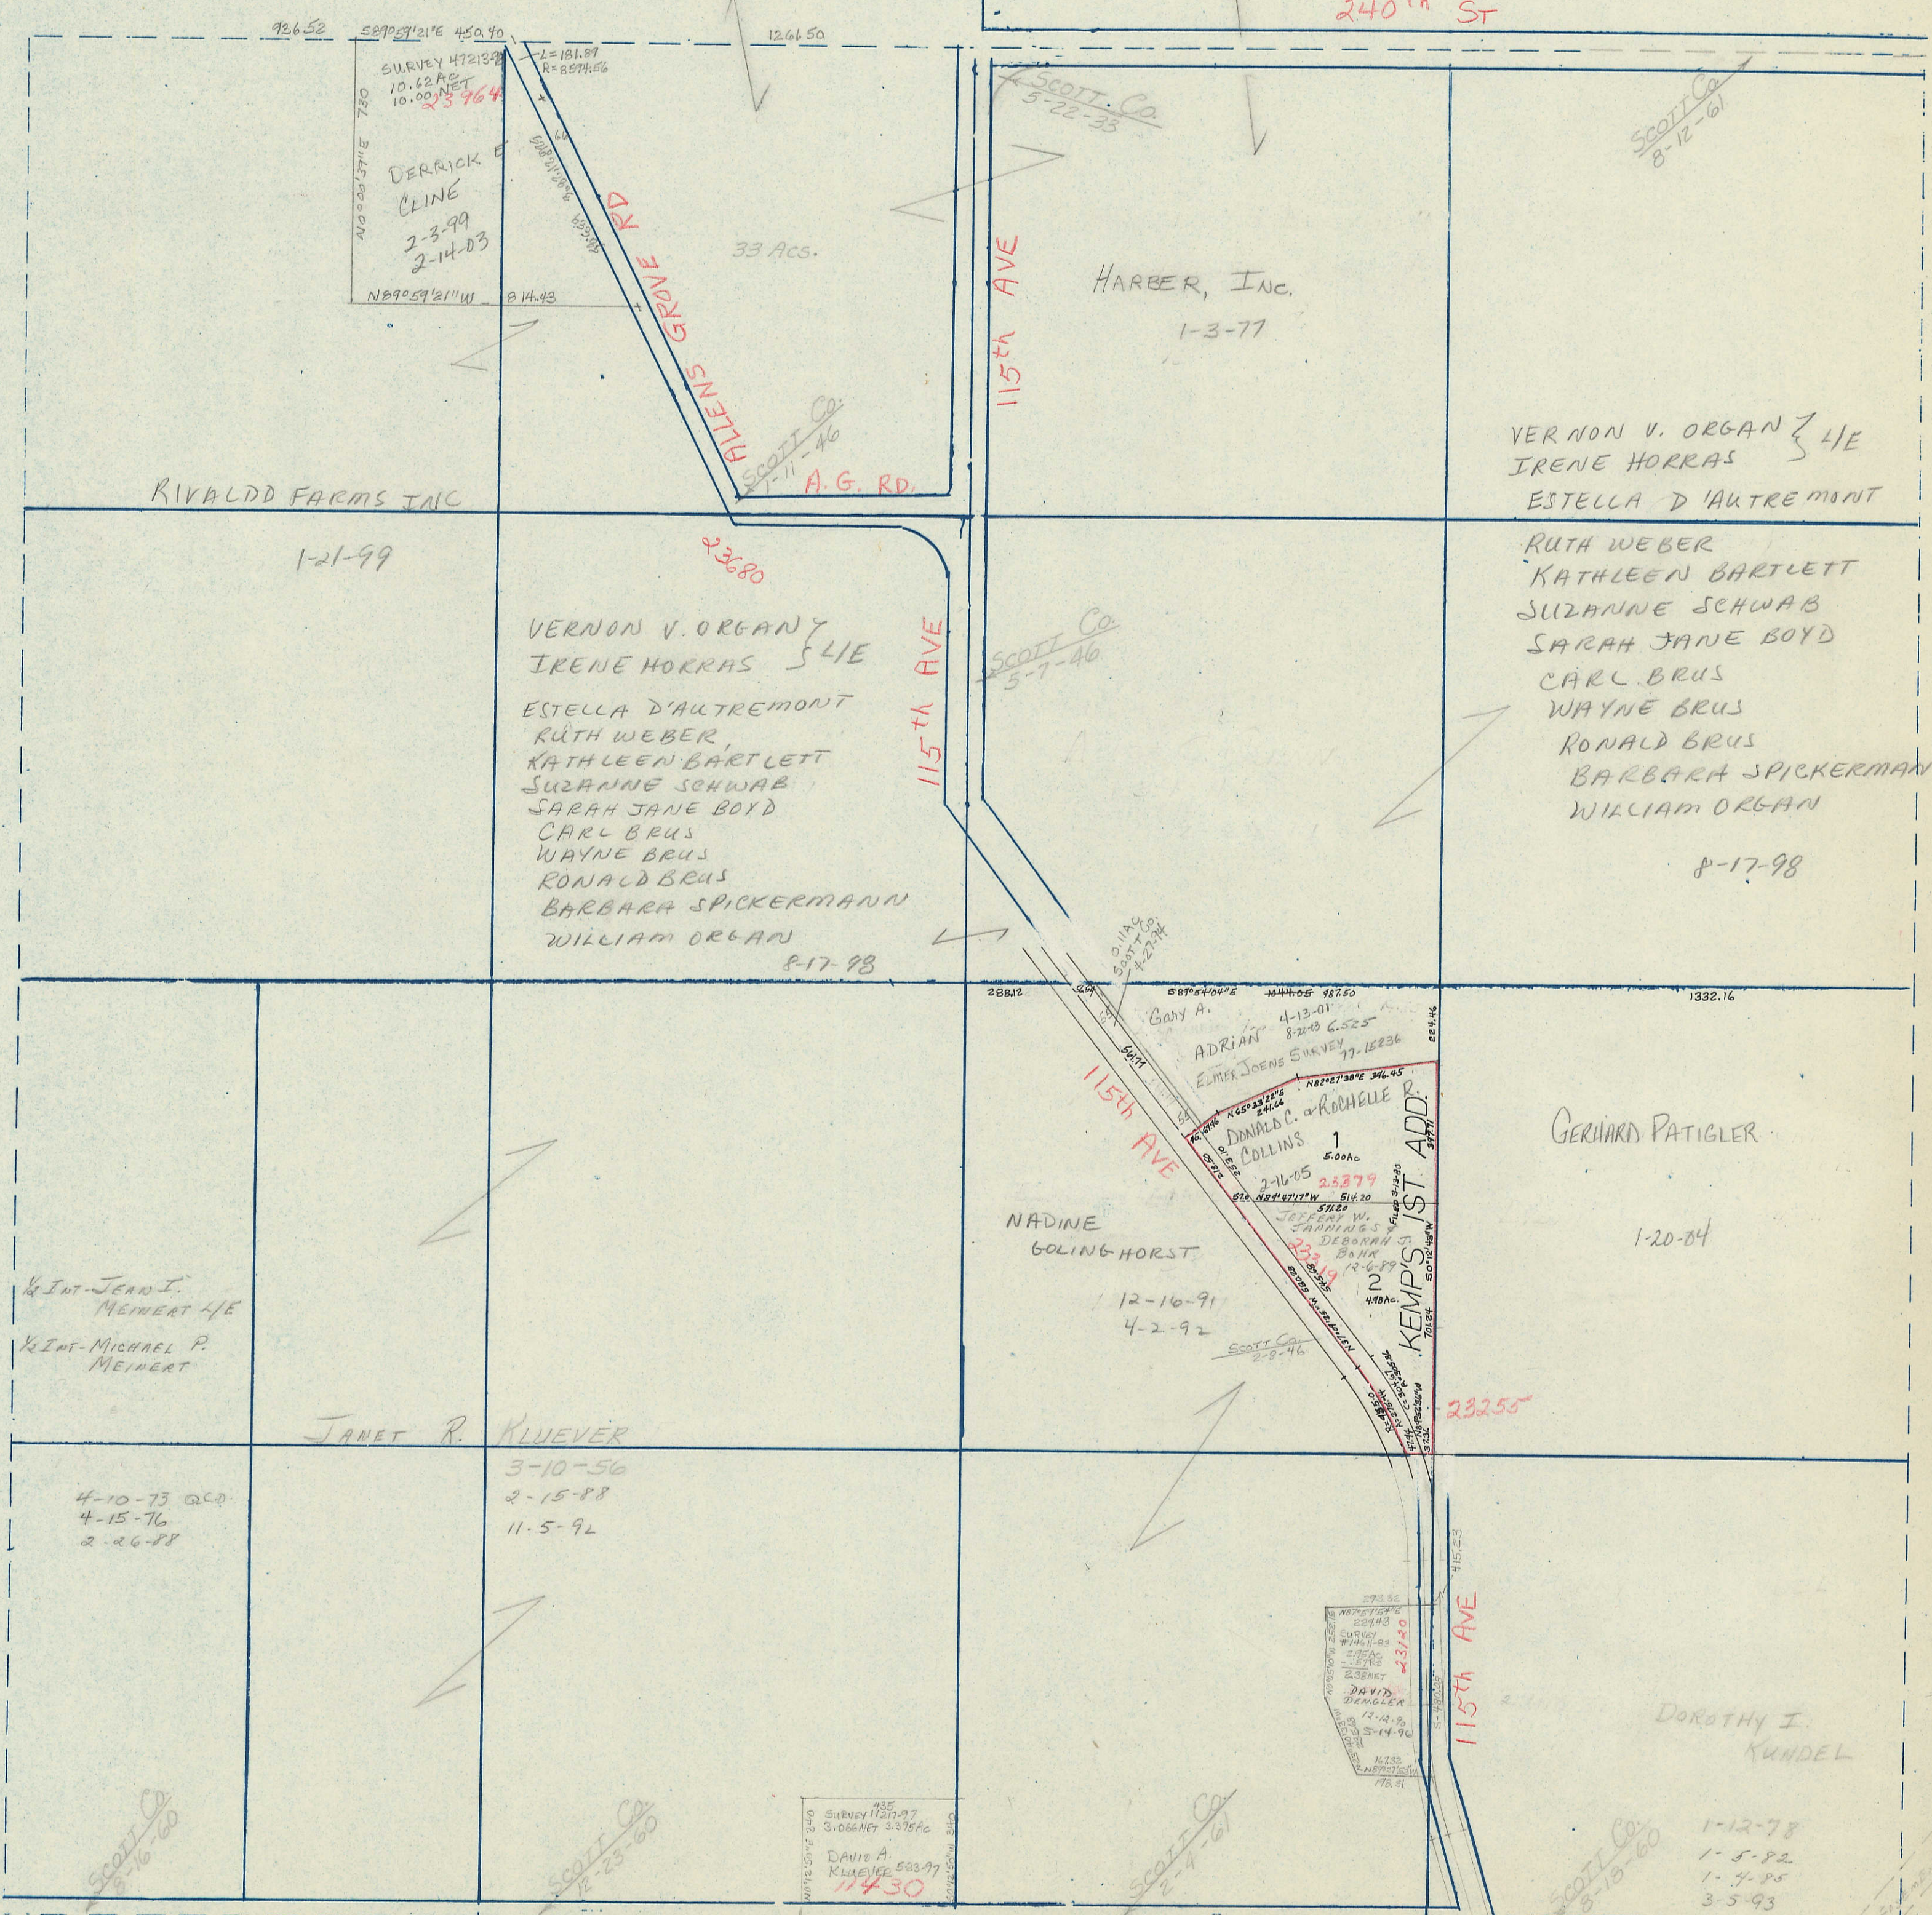

SECTION 13

Township 79-North; Range 2

EAST OF THE FIFTH PRINCIPAL MERIDIAN

SCOTT COUNTY, IOWA

HICKORY GROVE TOWNSHIP

SCALE IN CHAINS

SCALE IN FEET

Transfer Page 234

NORTH

240th ST

WEST

EAST

230th ST

SOUTH

80.04 CH

3rd Sub. Element 180
11-22-21