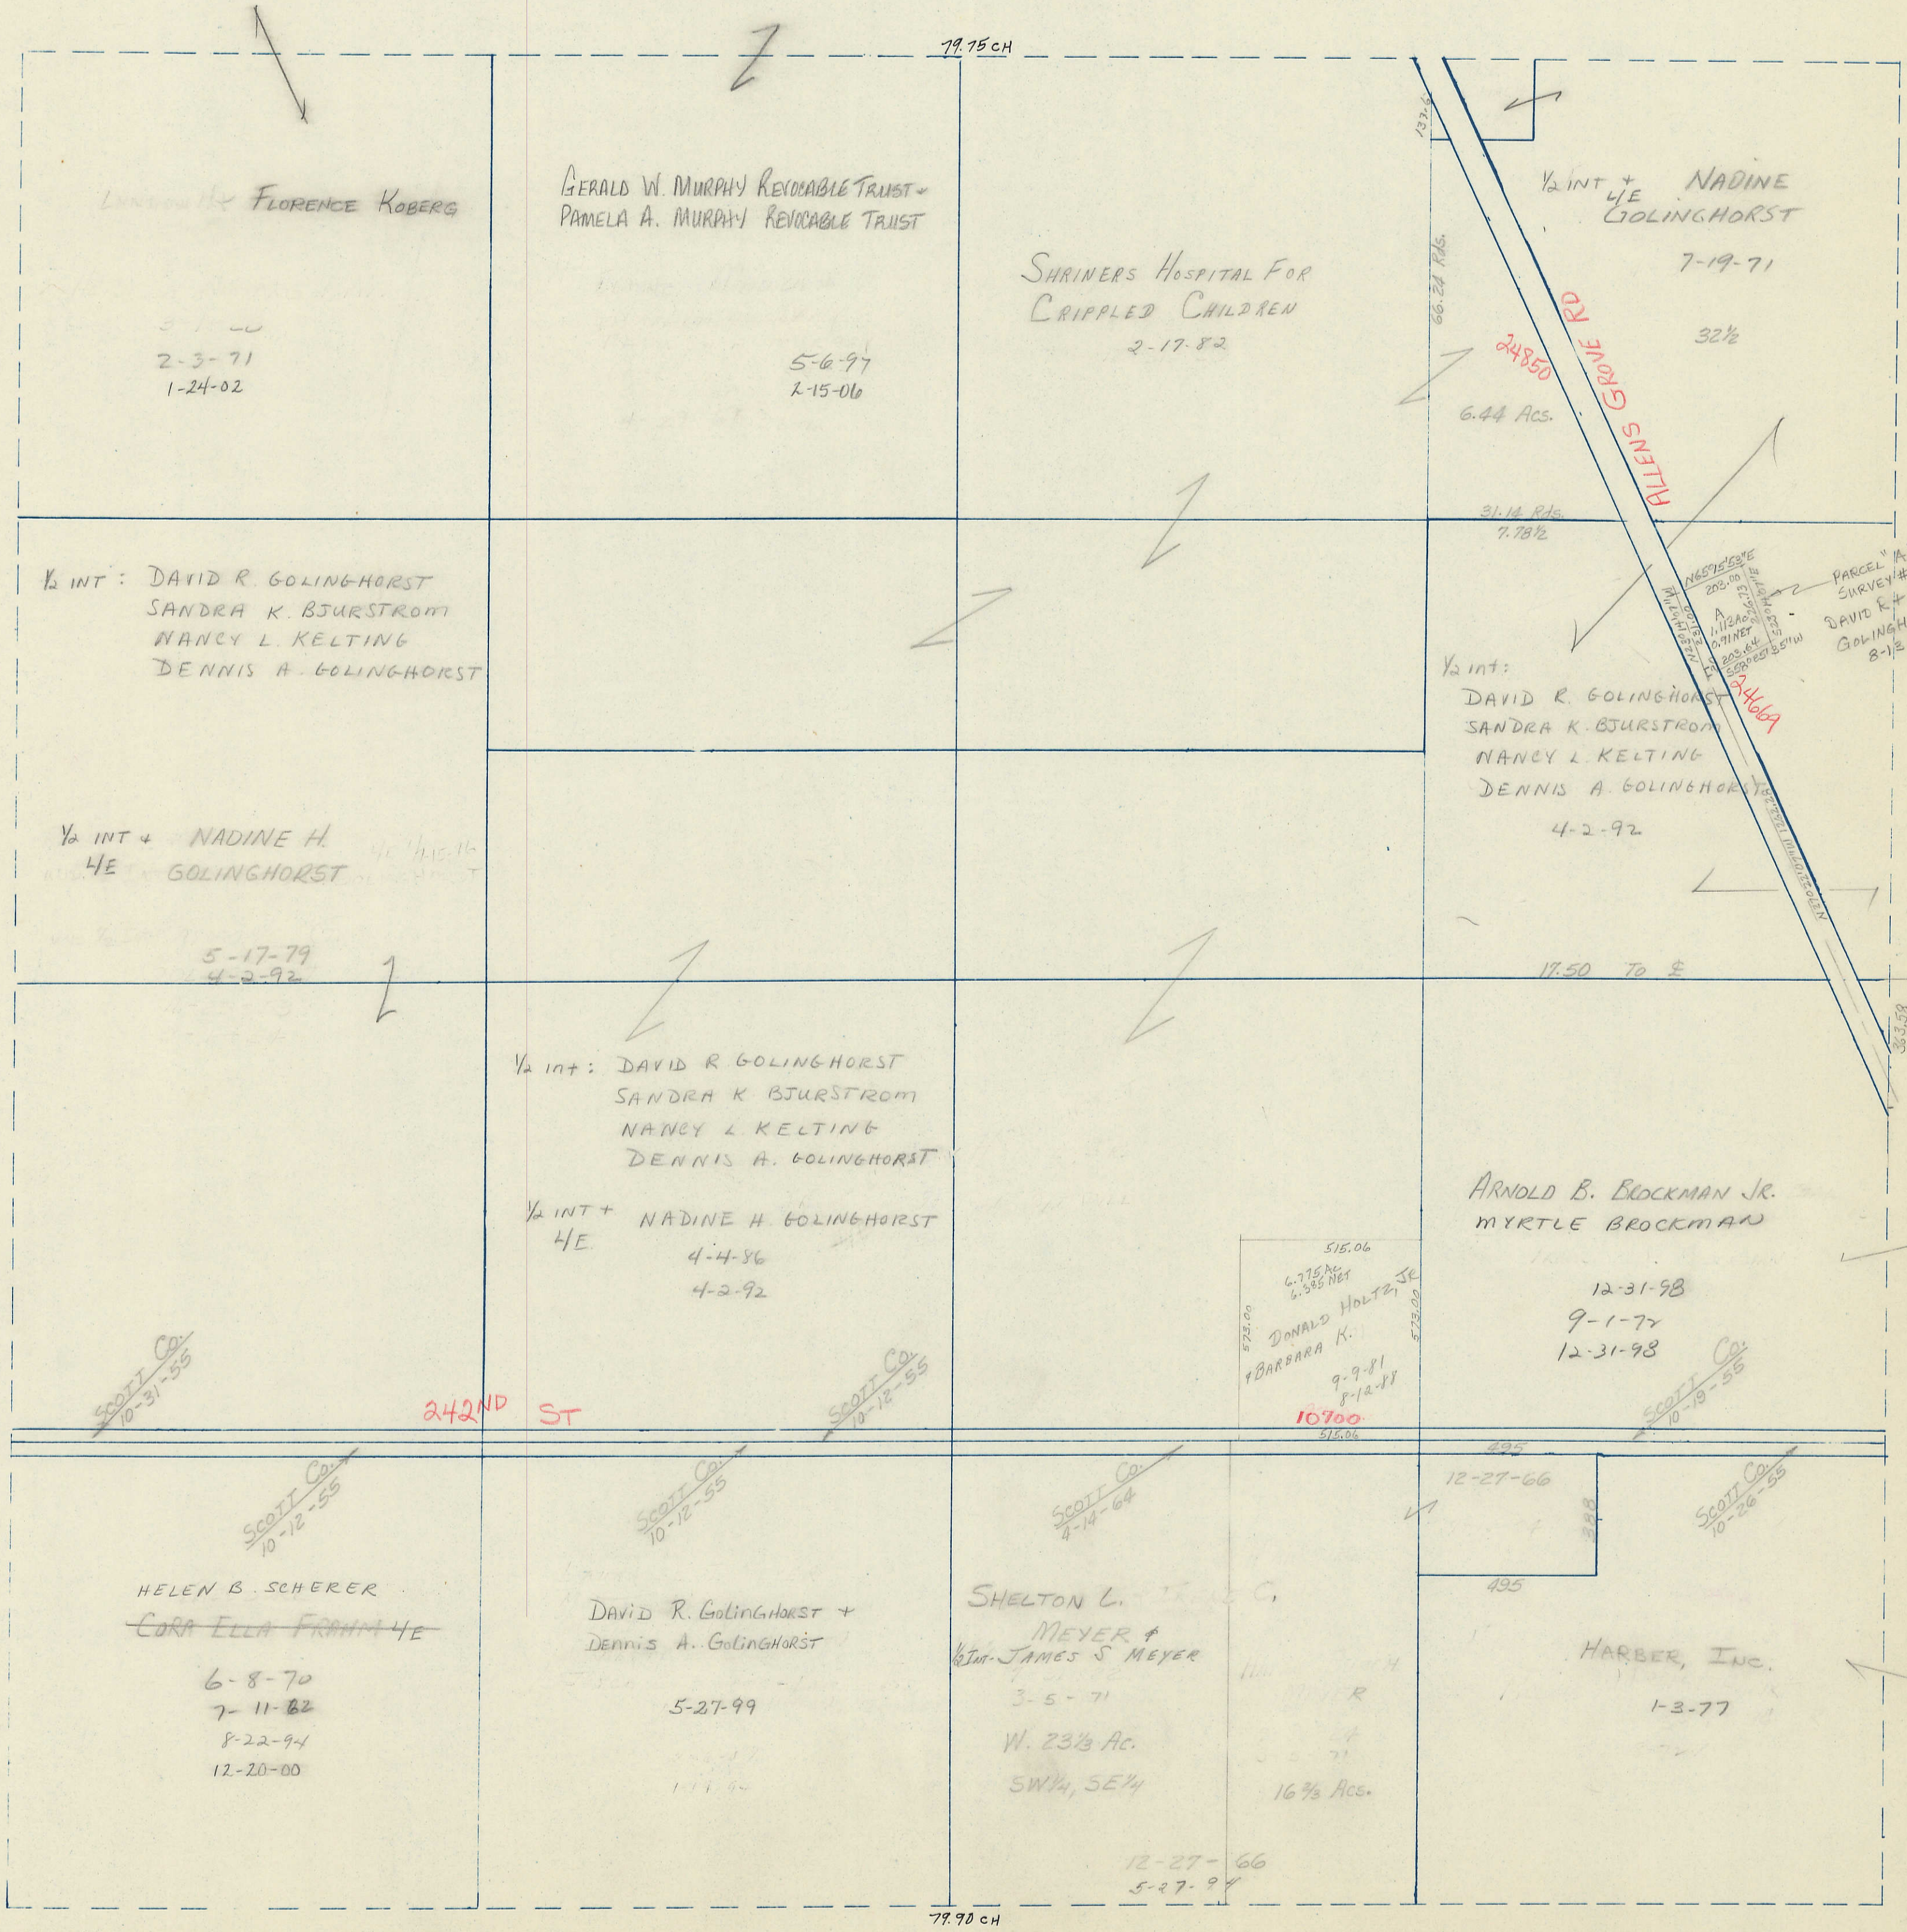

SECTION 11

Township 79-North; Range 2

EAST OF THE FIFTH PRINCIPAL MERIDIAN

SCOTT COUNTY, IOWA

HICKORY GROVE TOWNSHIP

NORTH

SCALE IN CHAINS

SCALE IN FEET

Transfer Page 232

79.70 CH

SOUTH

WEST

EAST

SCOTT Co. 10-31-55

SCOTT Co. 10-12-55

SCOTT Co. 10-12-55

SCOTT Co. 9-14-64

SCOTT Co. 10-19-55

SCOTT Co. 10-26-55

515.06
6.775 AC
6.585 NET
DONALD HOLTZ, JR.
BARBARA K.
9-9-81
8-12-81
10700
516.06

PARCEL "A"
SURVEY # 19756-93
DAVID R. & LINDA M.
GOLINGHORST
8-13-93