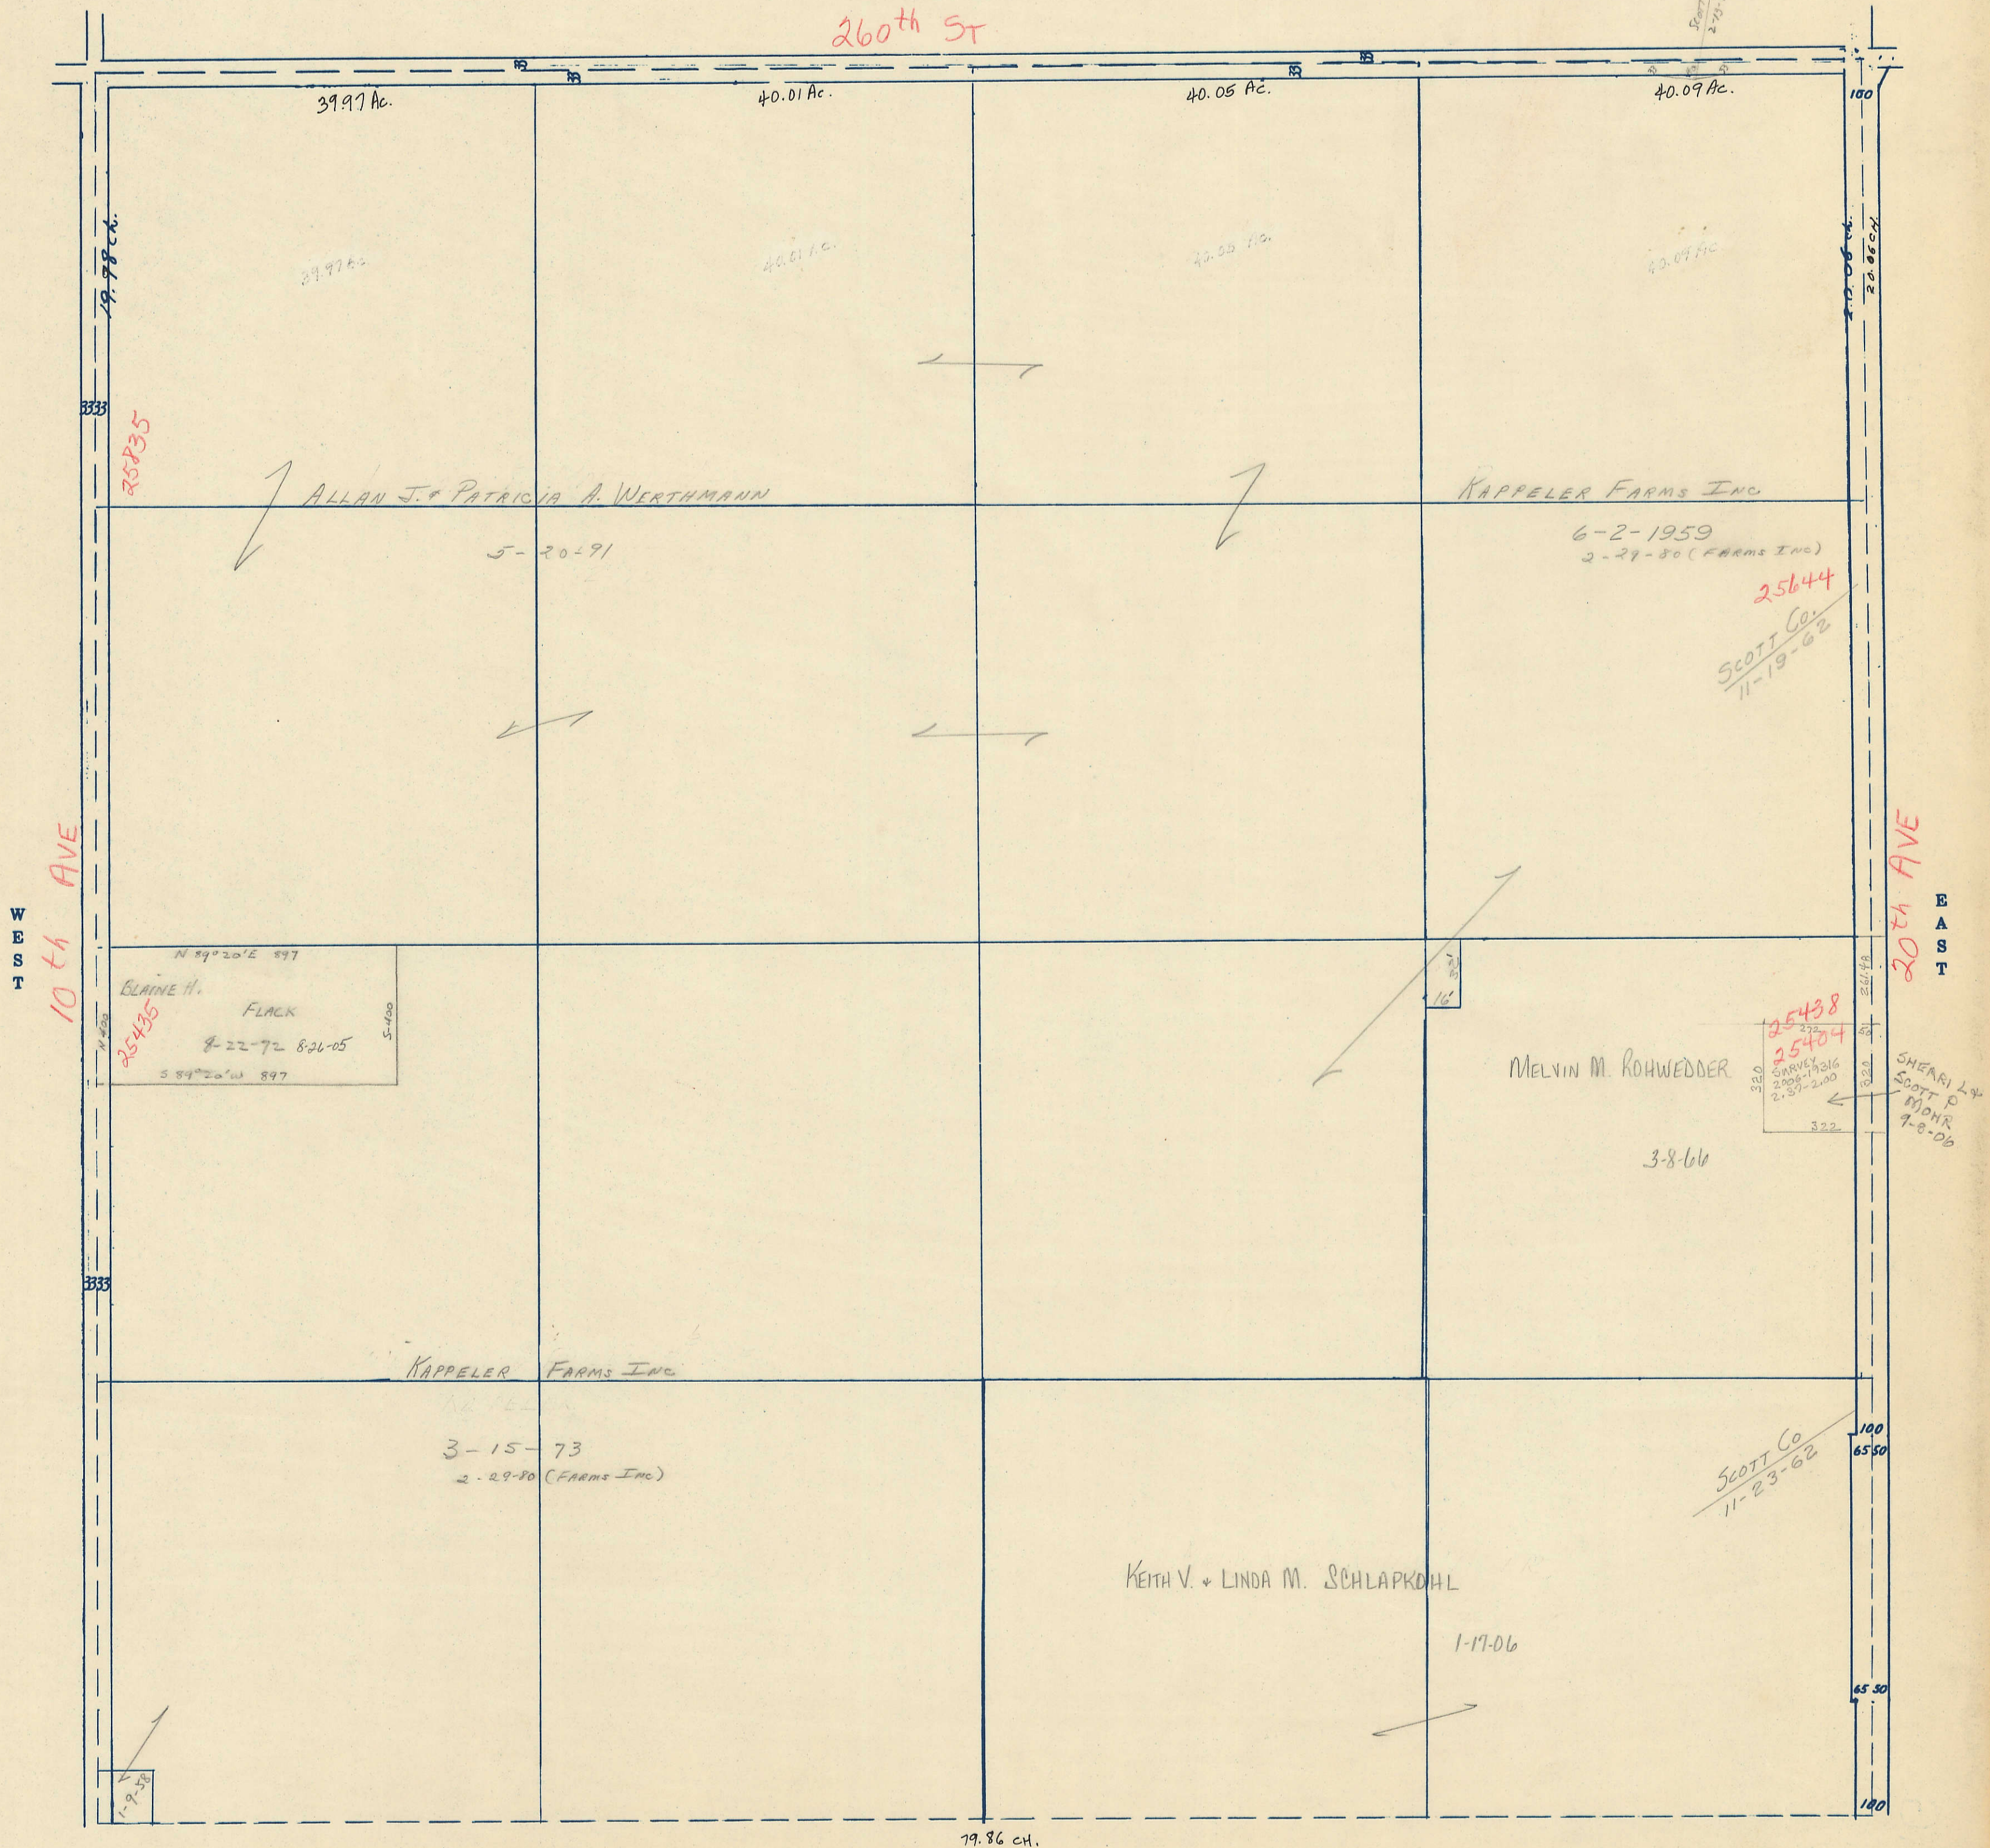

SECTION
5

Township 79-North; Range 1
EAST OF THE FIFTH PRINCIPAL MERIDIAN

SCALE IN CHAINS

SCALE IN FEET

SCOTT COUNTY, IOWA
CLEONA TOWNSHIP

Transfer Page 138

NORTH

260th ST

Scott Co.
2-29-73

WEST

10th AVE

EAST

20th AVE

19.86 ch.

SOUTH