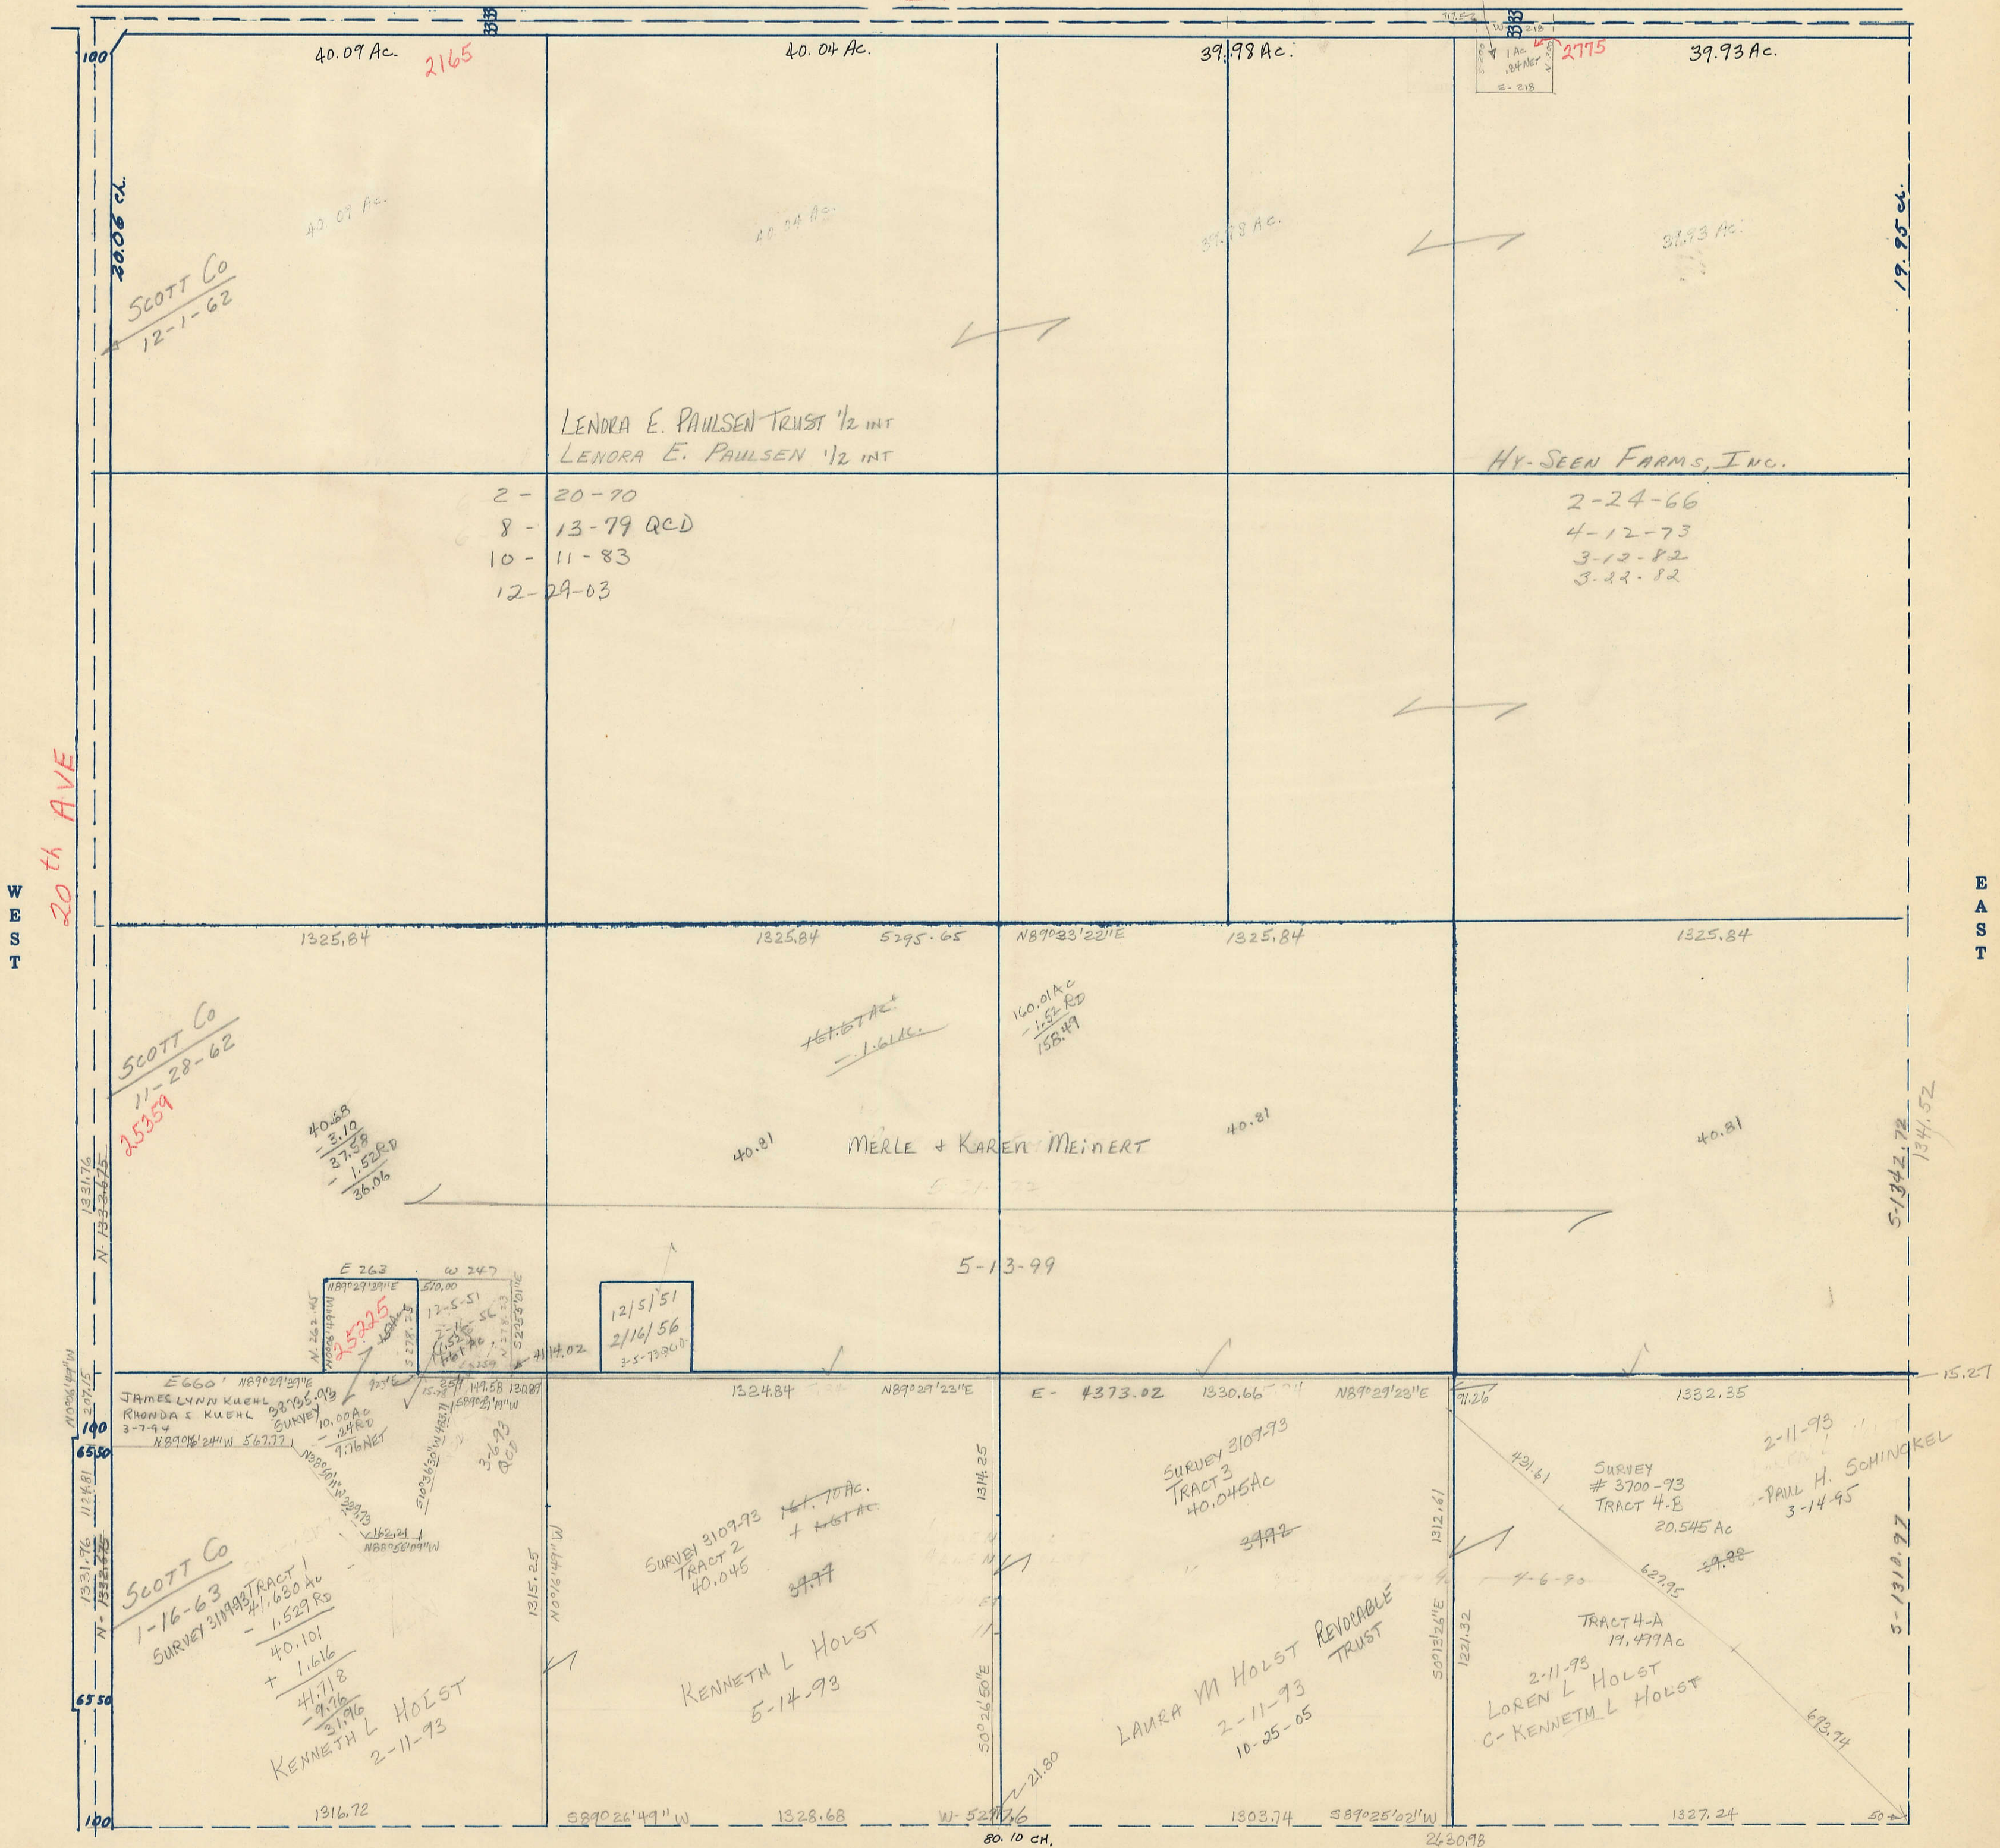

SECTION 4

Township 79-North; Range 1

EAST OF THE FIFTH PRINCIPAL MERIDIAN

SCOTT COUNTY, IOWA

CLEONA TOWNSHIP

NORTH

SCALE IN CHAINS

SCALE IN FEET

Transfer Page 137

260th ST

ELMER F. PAPER 2-24-66 4-12-73 3-8-00

SOUTH