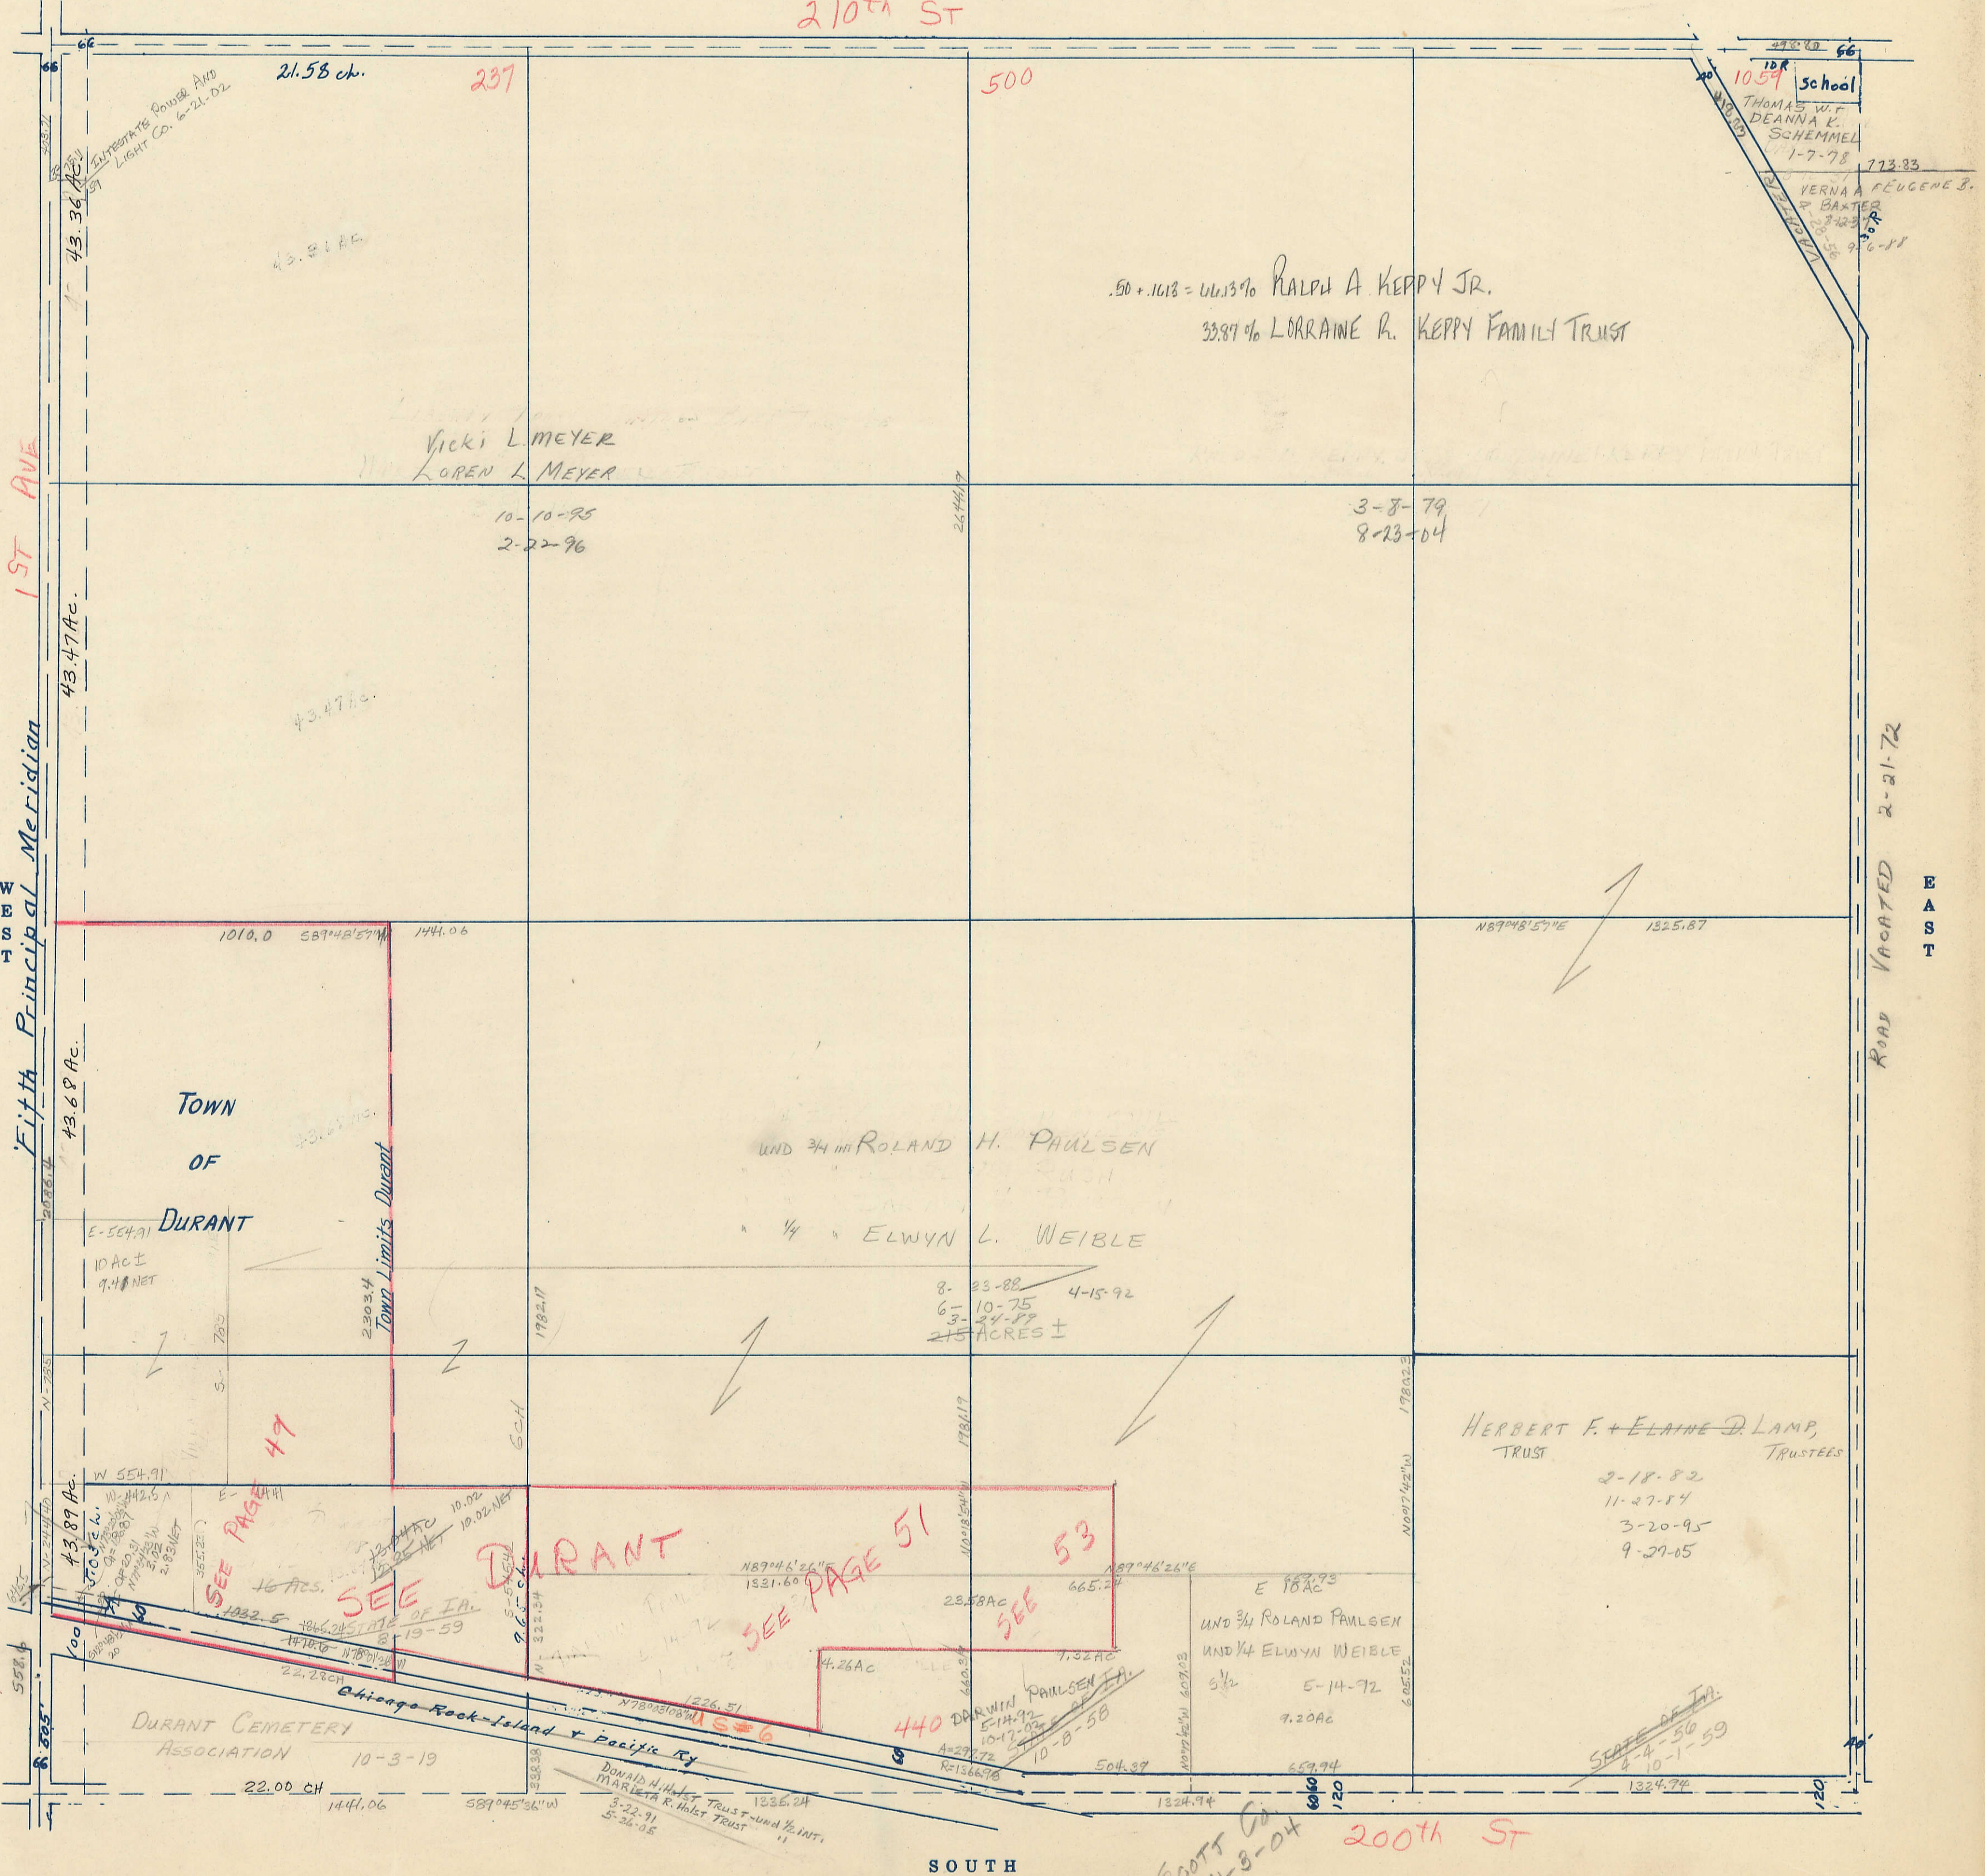

SECTION  
31

SCALE IN CHAINS

Township 79-North; Range 1

EAST OF THE FIFTH PRINCIPAL MERIDIAN

SCALE IN FEET

DURANT ANNEX 3-7-91 # 5072-91  
" " " # 9277-91  
" " 6-15-04 # 22173-04  
CORRECTION 10-13-04 # 36460-04

SCOTT COUNTY, IOWA  
CLEONA TOWNSHIP

NORTH

Transfer Page 164

210th ST

SOUTH

SCOTT Co  
11-8-04  
200th ST