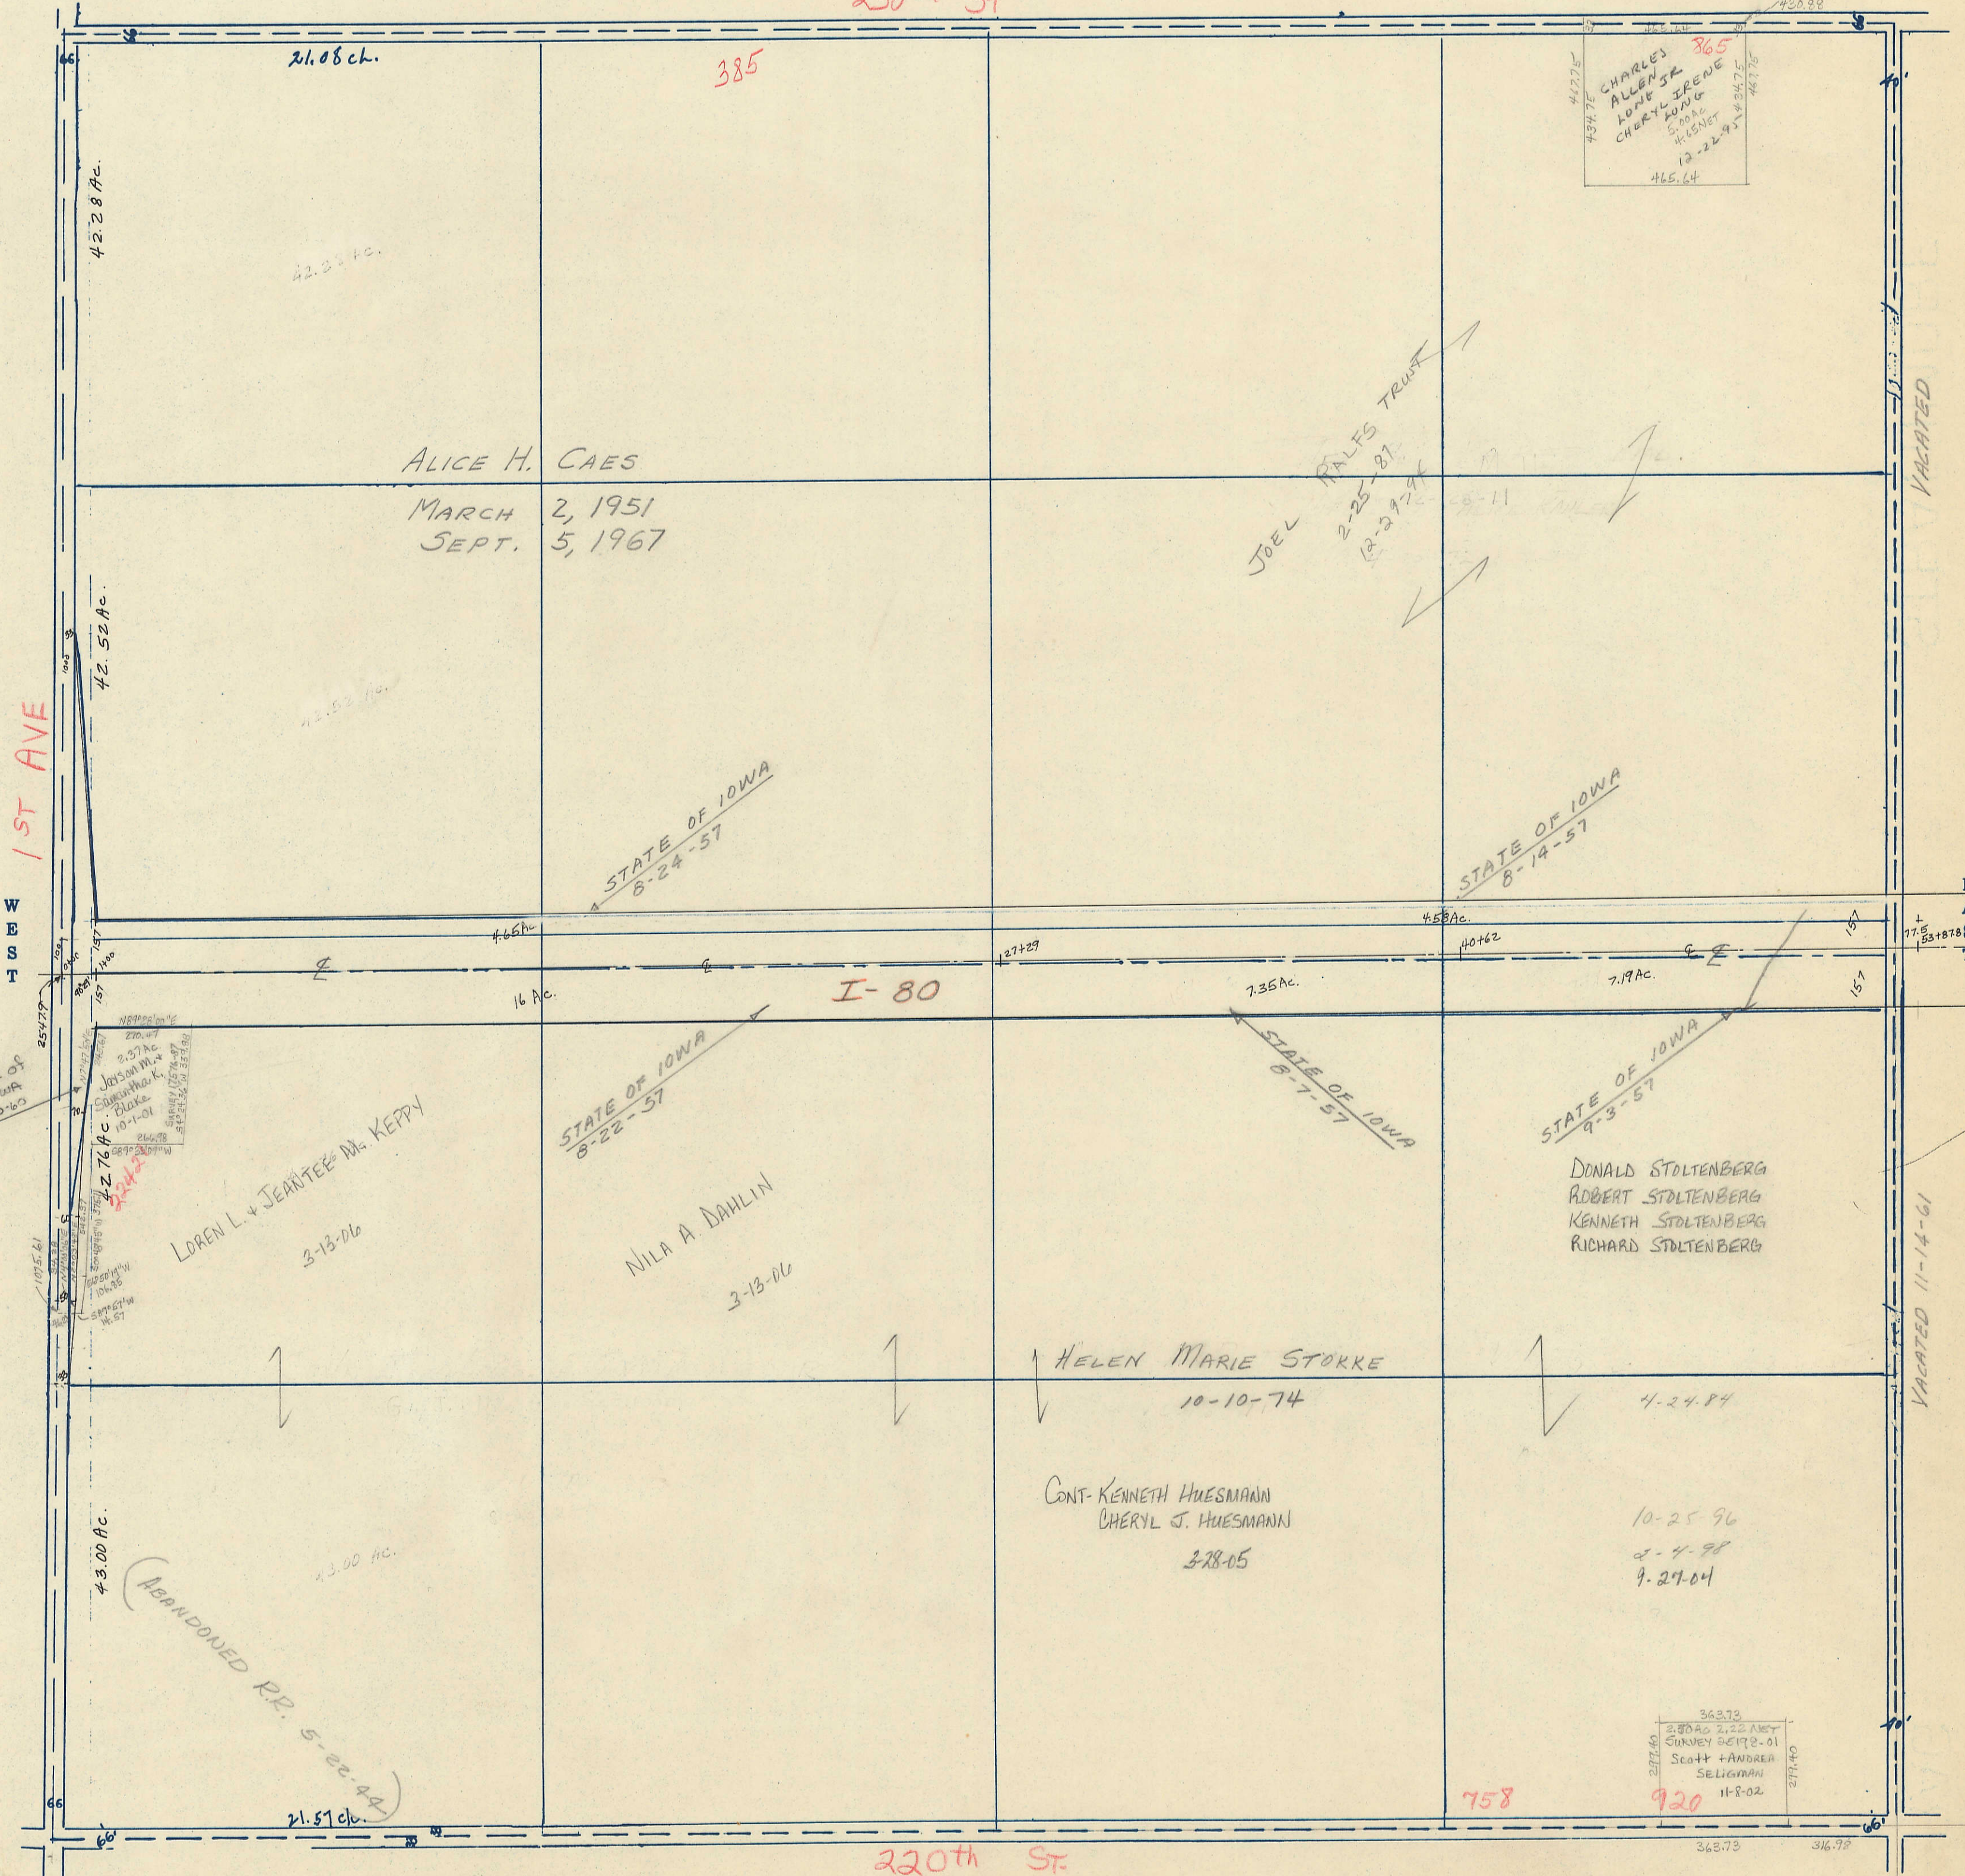

SECTION 19

Township 79-North; Range 1
EAST OF THE FIFTH PRINCIPAL MERIDIAN

SCOTT COUNTY, IOWA
CLEONA TOWNSHIP

Transfer Page 152

NORTH

230th ST

220th ST

SOUTH

VACATED

VACATED 11-14-01

EAST