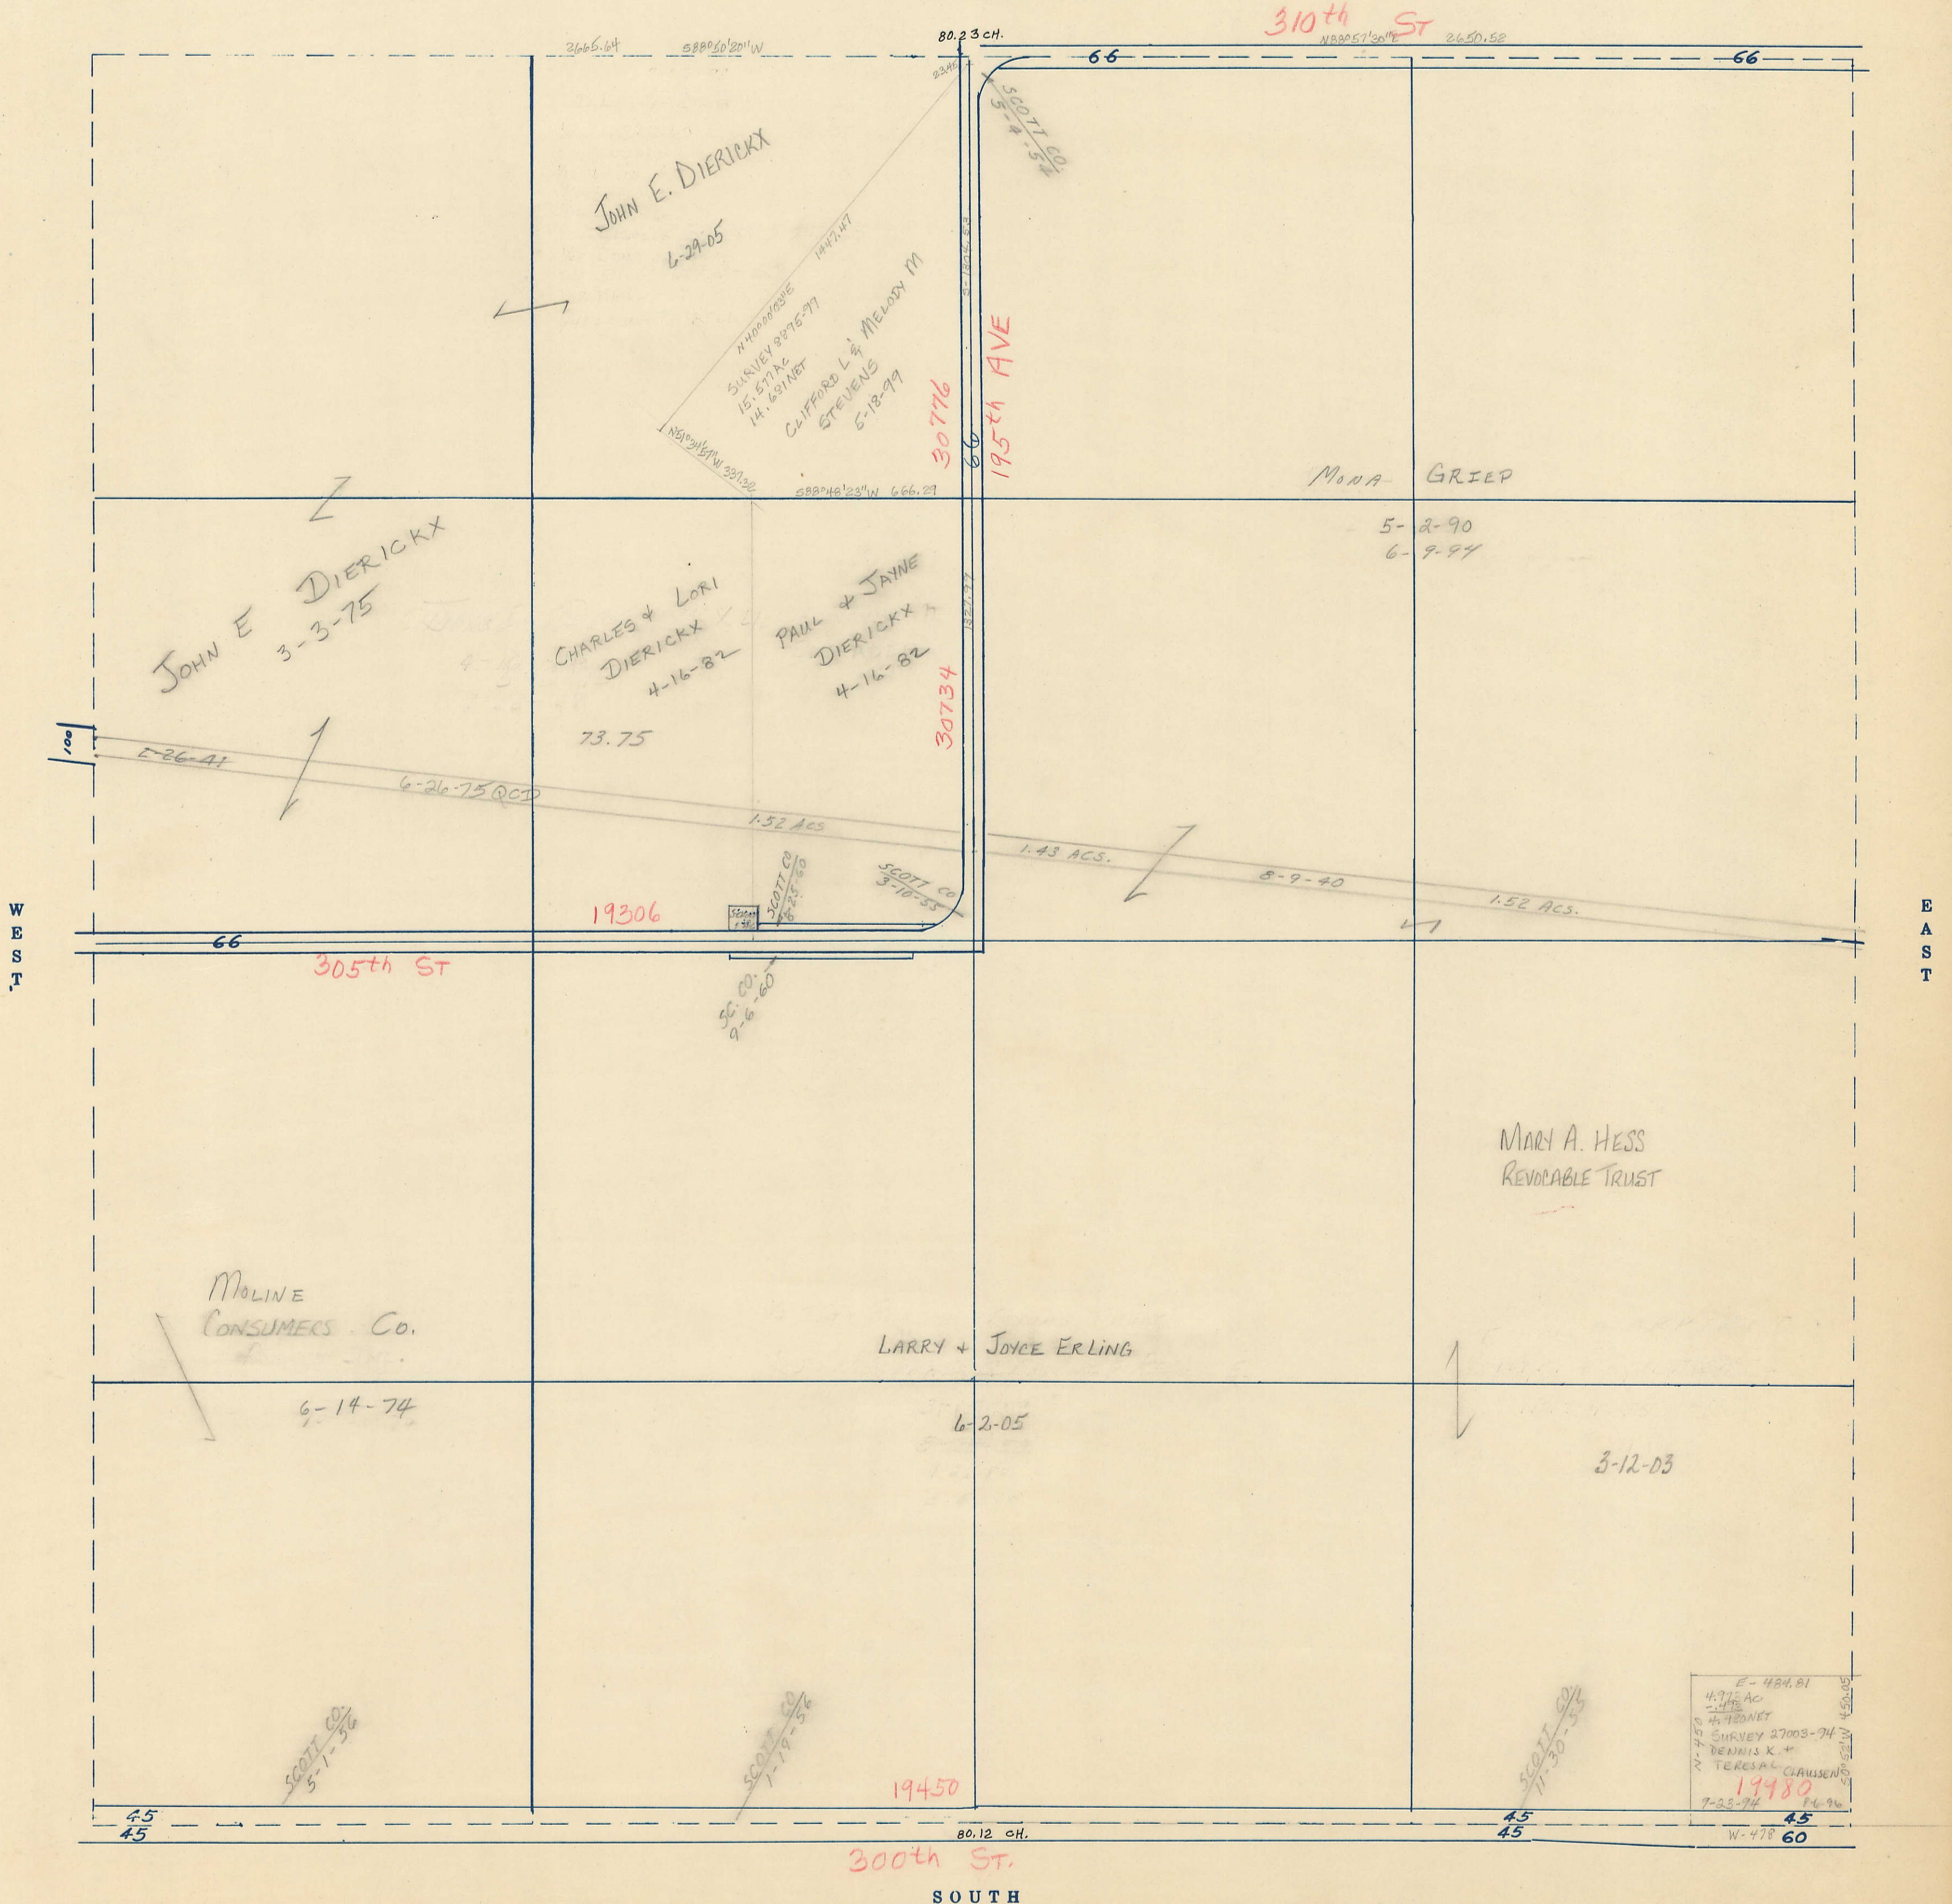

SECTION 8

Township 80-North; Range 4

EAST OF THE FIFTH PRINCIPAL MERIDIAN

SCOTT COUNTY, IOWA

BUTLER TOWNSHIP

SCALE IN CHAINS

SCALE IN FEET

Transfer Page 100

NORTH

E-484.81  
 4.75 AC  
 4-198  
 4-TEONET  
 SURVEY 27003-74  
 DENNIS K. &  
 TERESA CLAUSSEN  
 19780  
 7-22-74  
 45  
 W-478 60