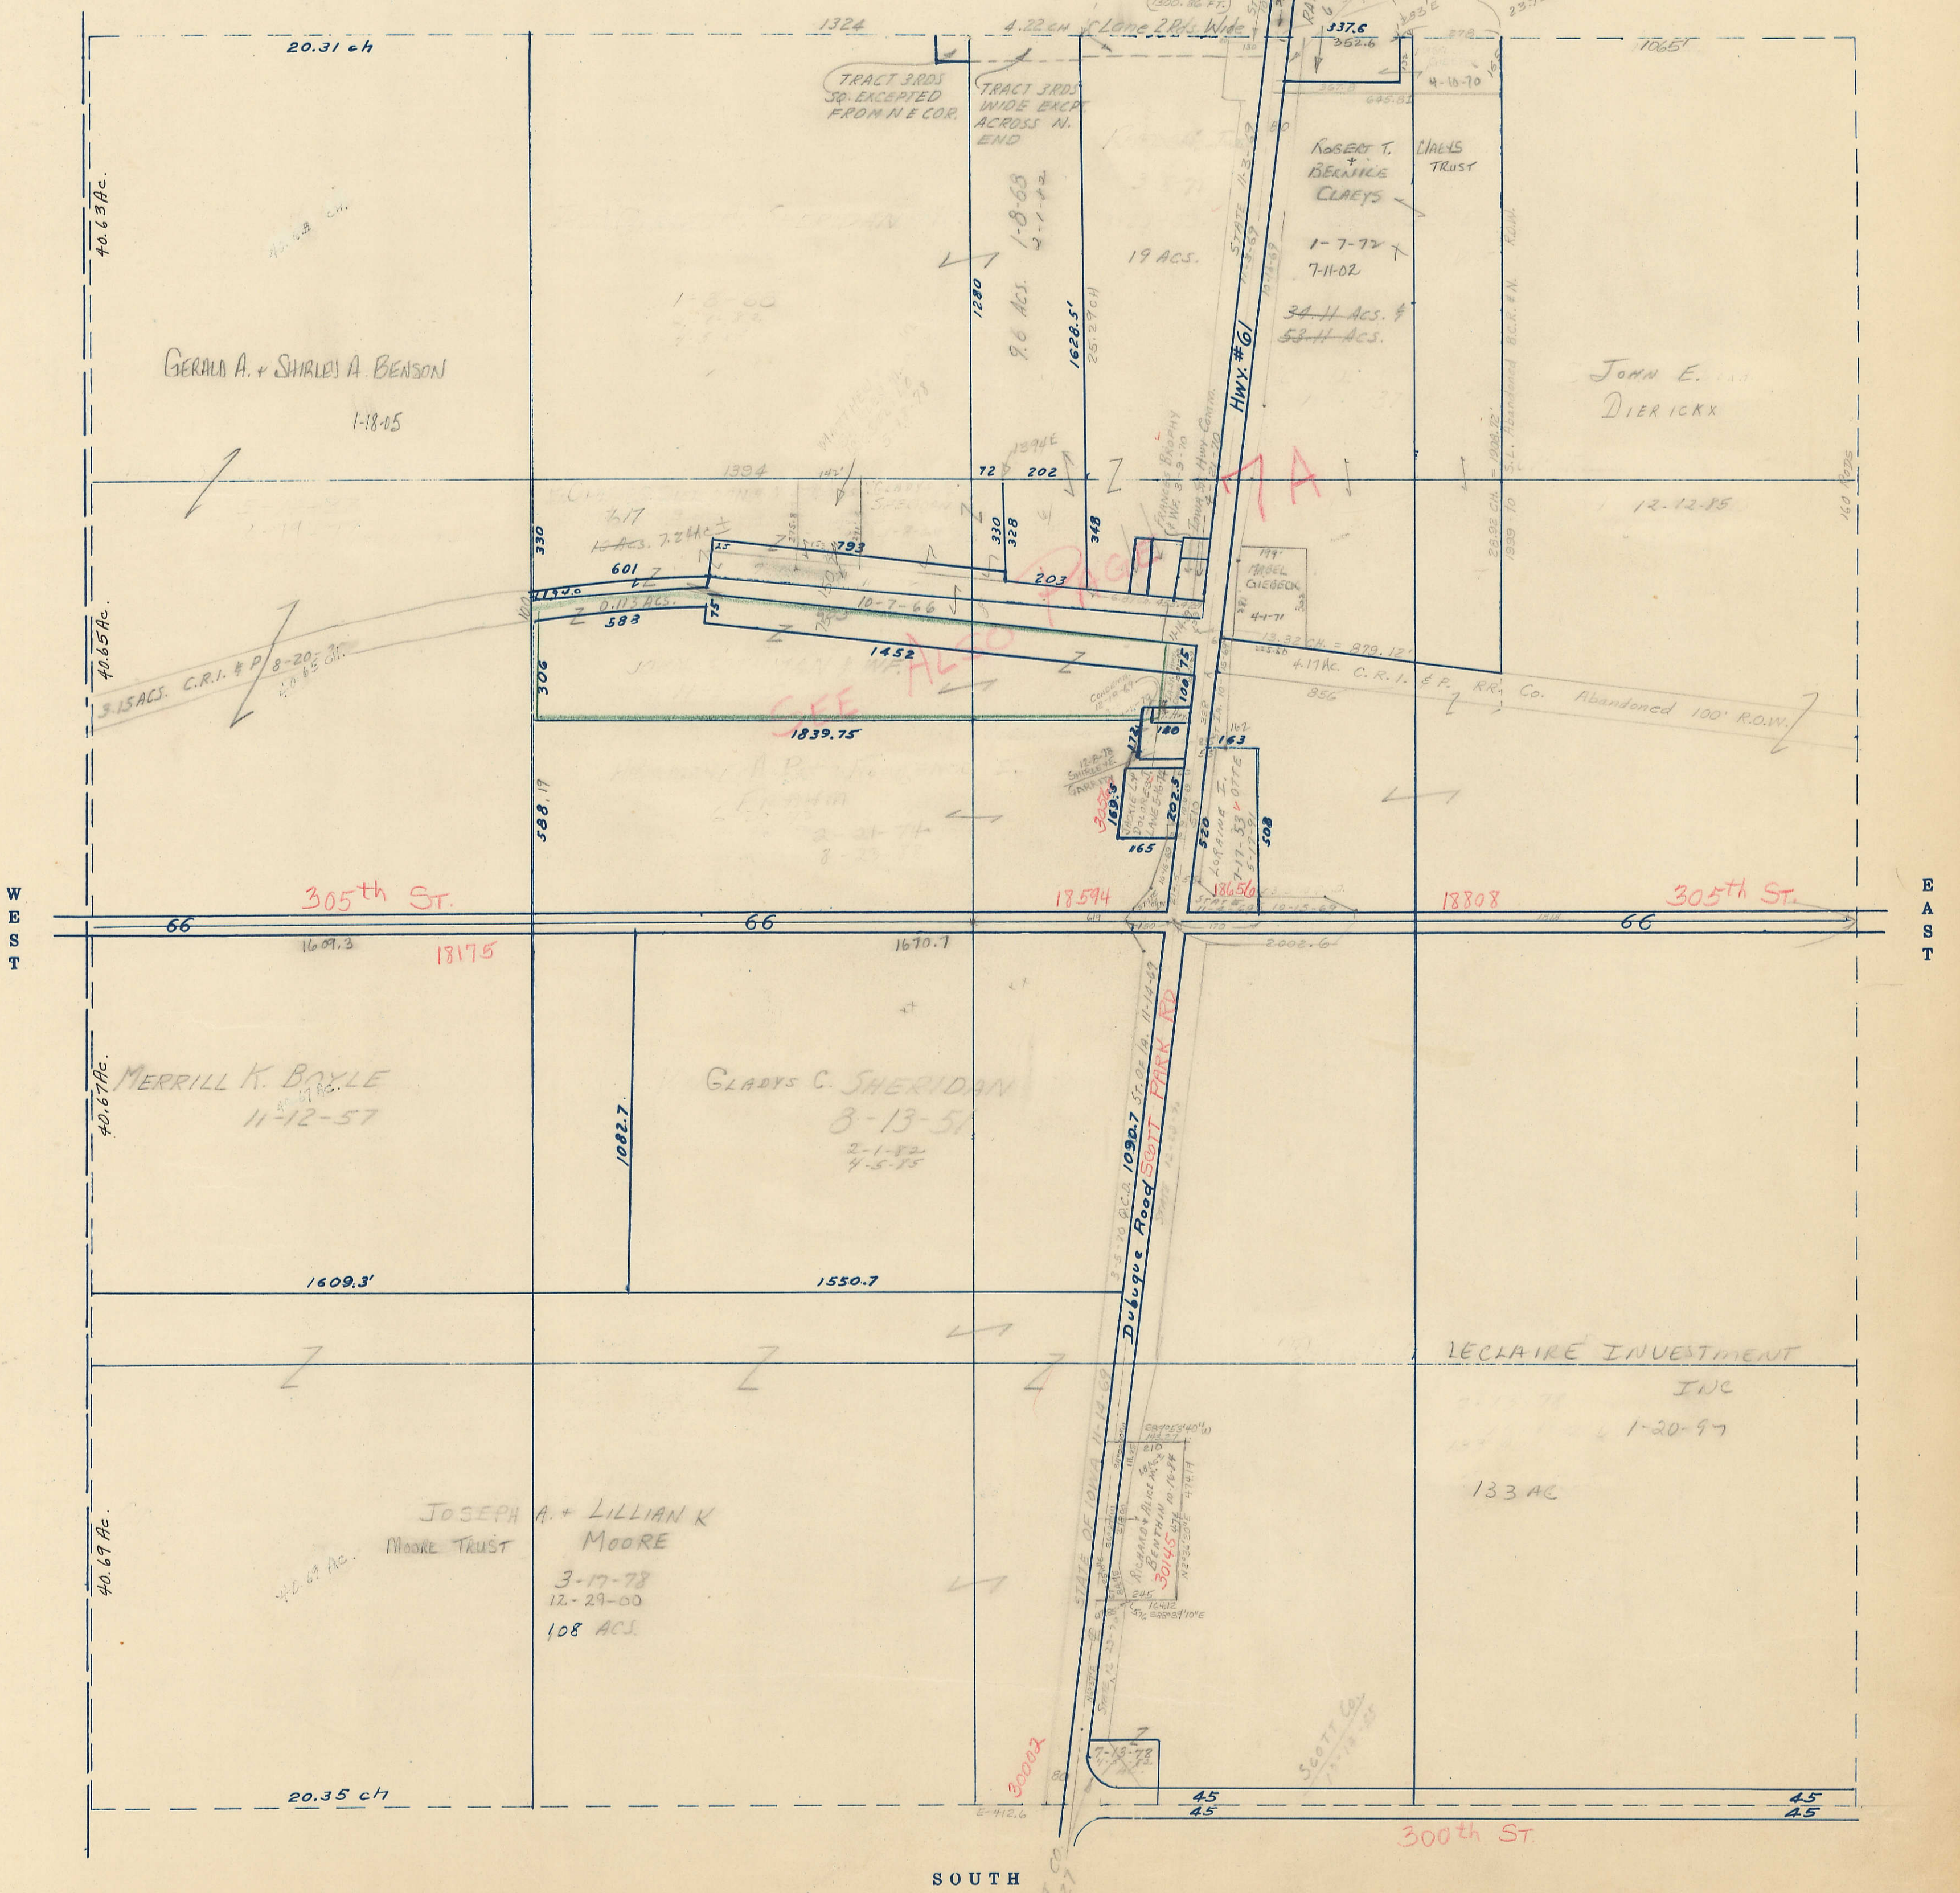

SECTION 7

Township 80-North; Range 4

EAST OF THE FIFTH PRINCIPAL MERIDIAN

SCOTT COUNTY, IOWA
BUTLER TOWNSHIP

NORTH

SCALE IN CHAINS

SCALE IN FEET

Transfer Page 99

WEST

EAST

SOUTH