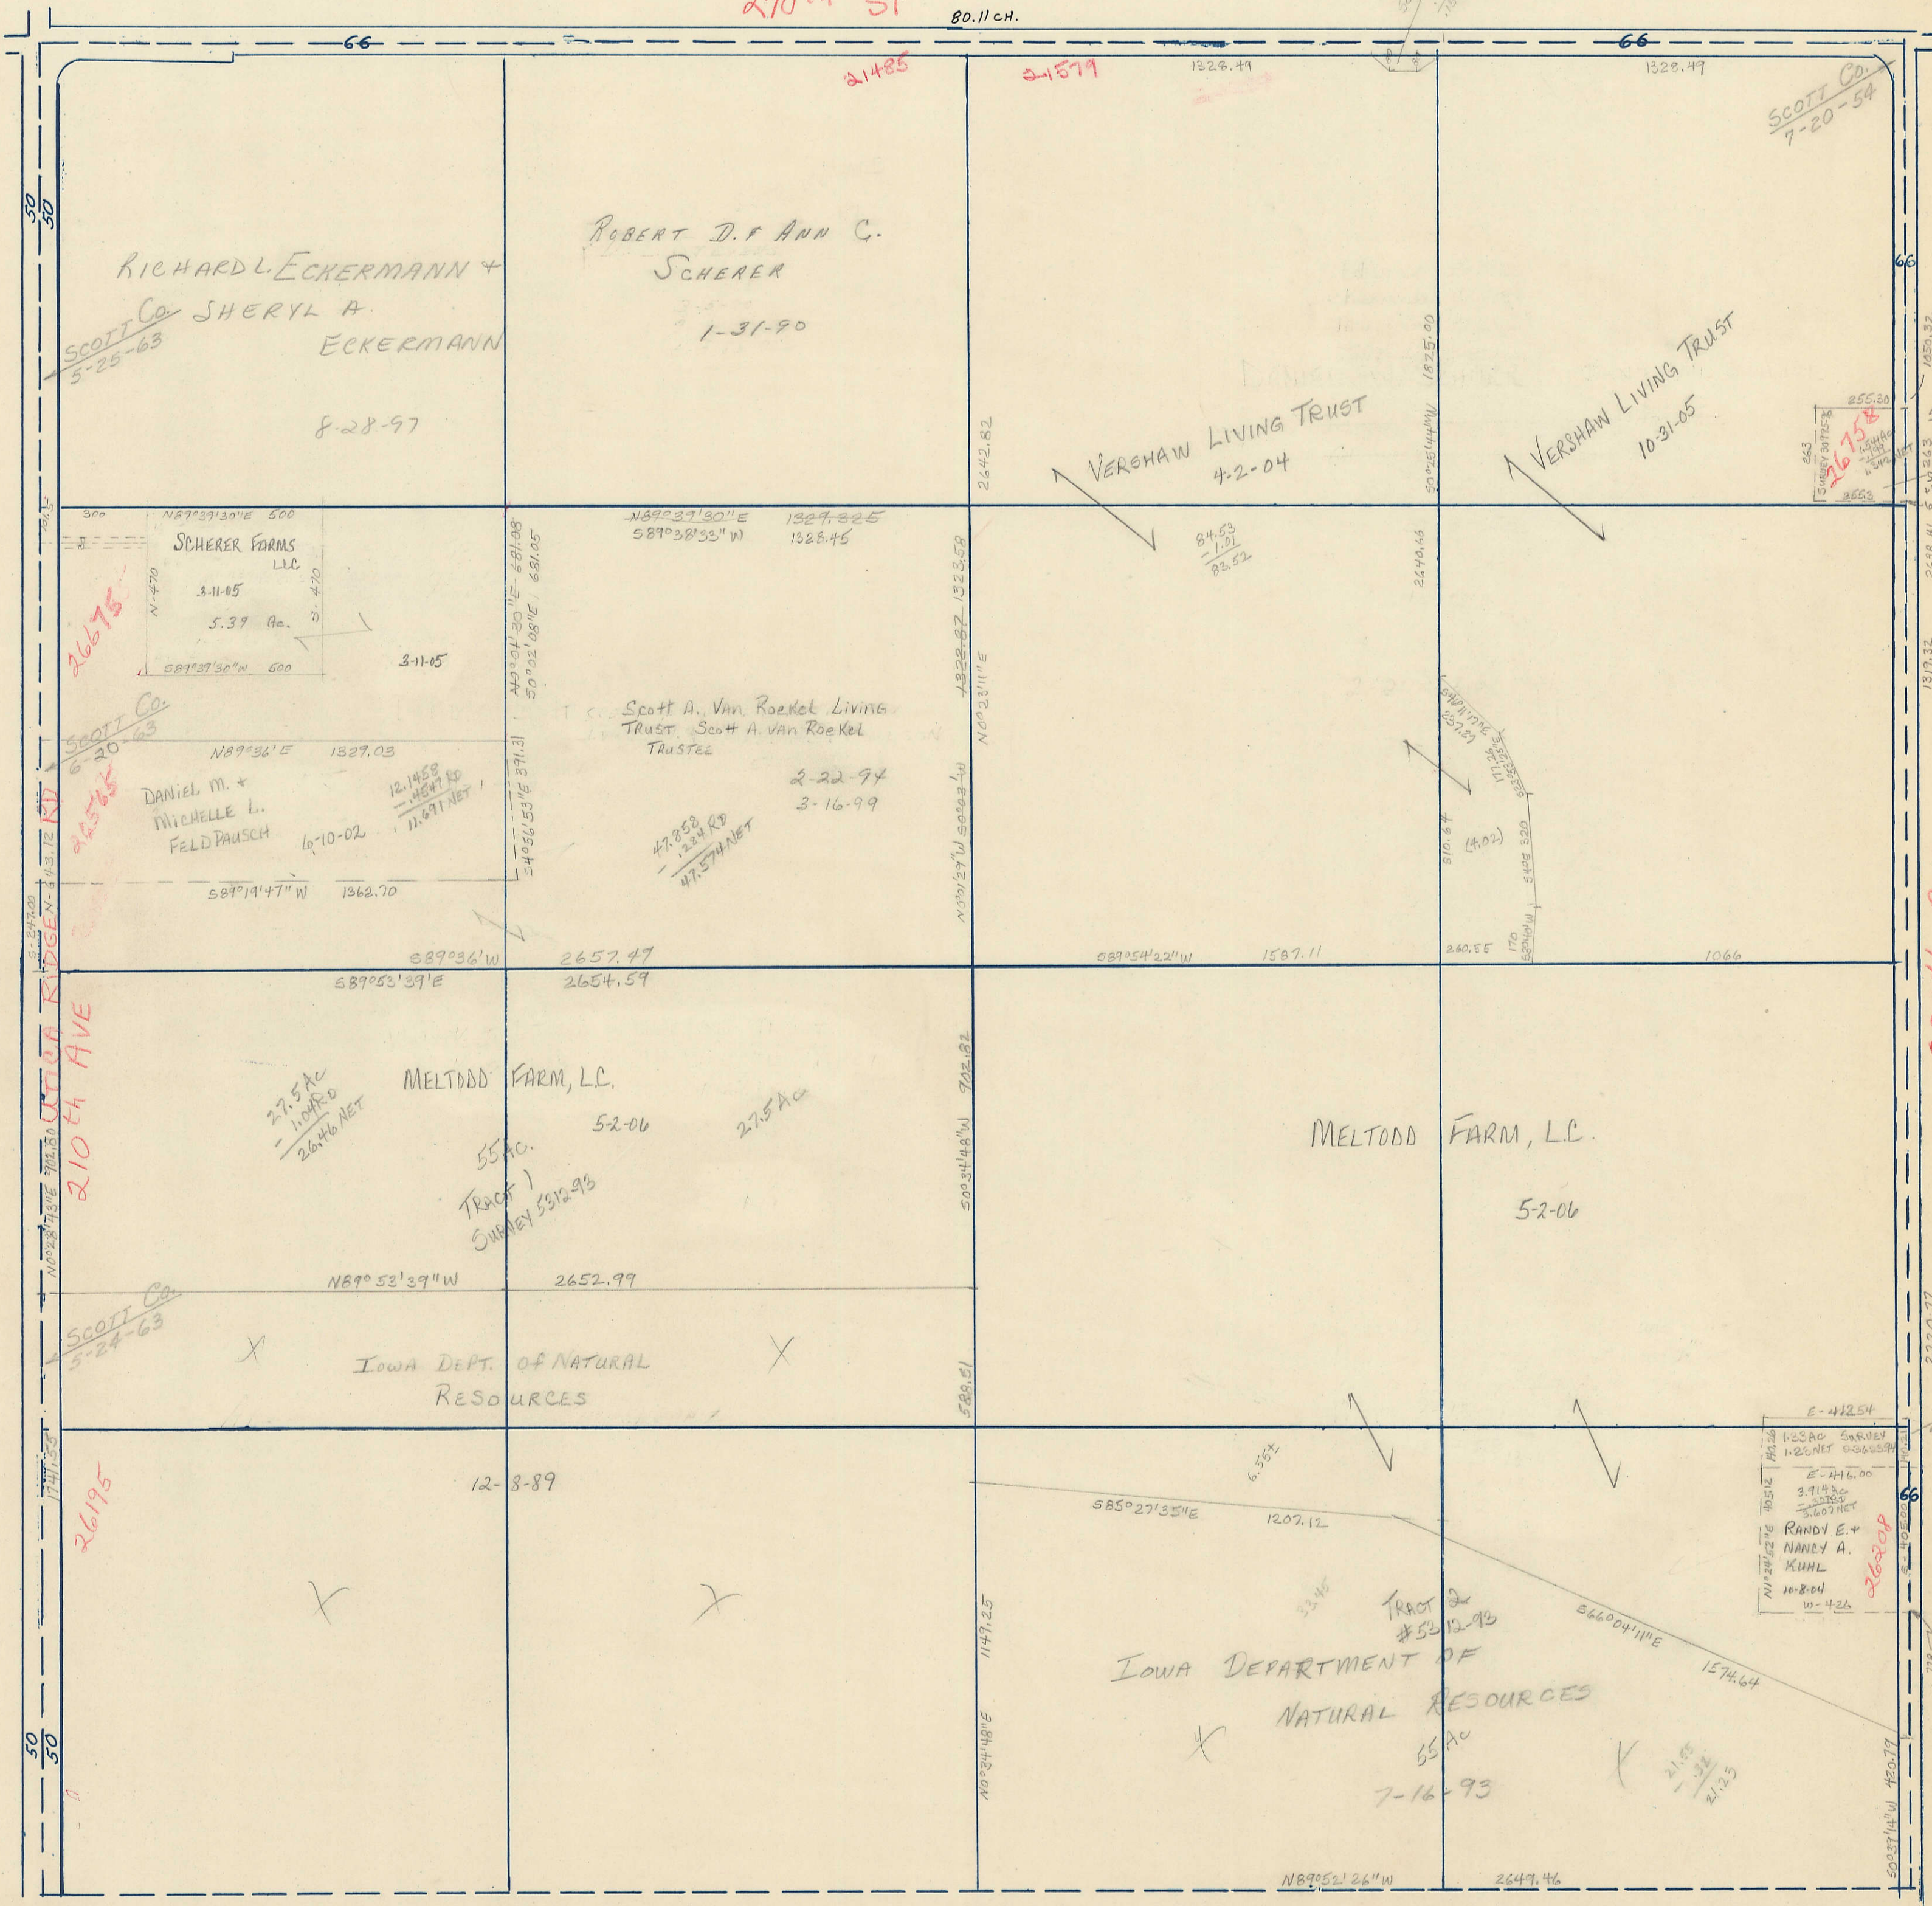

SECTION 34

Township 80-North; Range 4

EAST OF THE FIFTH PRINCIPAL MERIDIAN

SCOTT COUNTY, IOWA

BUTLER TOWNSHIP

SCALE IN CHAINS

SCALE IN FEET

Transfer Page 126

NORTH

270th ST 80.11 ch.

SOUTH

WEST

EAST

SCOTT Co. 7-20-54

26675

26675

26675

26565

210th AVE

SCOTT Co. 5-24-63

26195

220th AVE

E-41254  
12300 SURVEY  
120 NET 886539  
E-3116.00  
3.914 AC  
3.607 NET  
RANDY E. +  
NANCY A.  
KUHLE  
10-2-04  
11-4-26

2 JANE E. HOLST 3-2-04