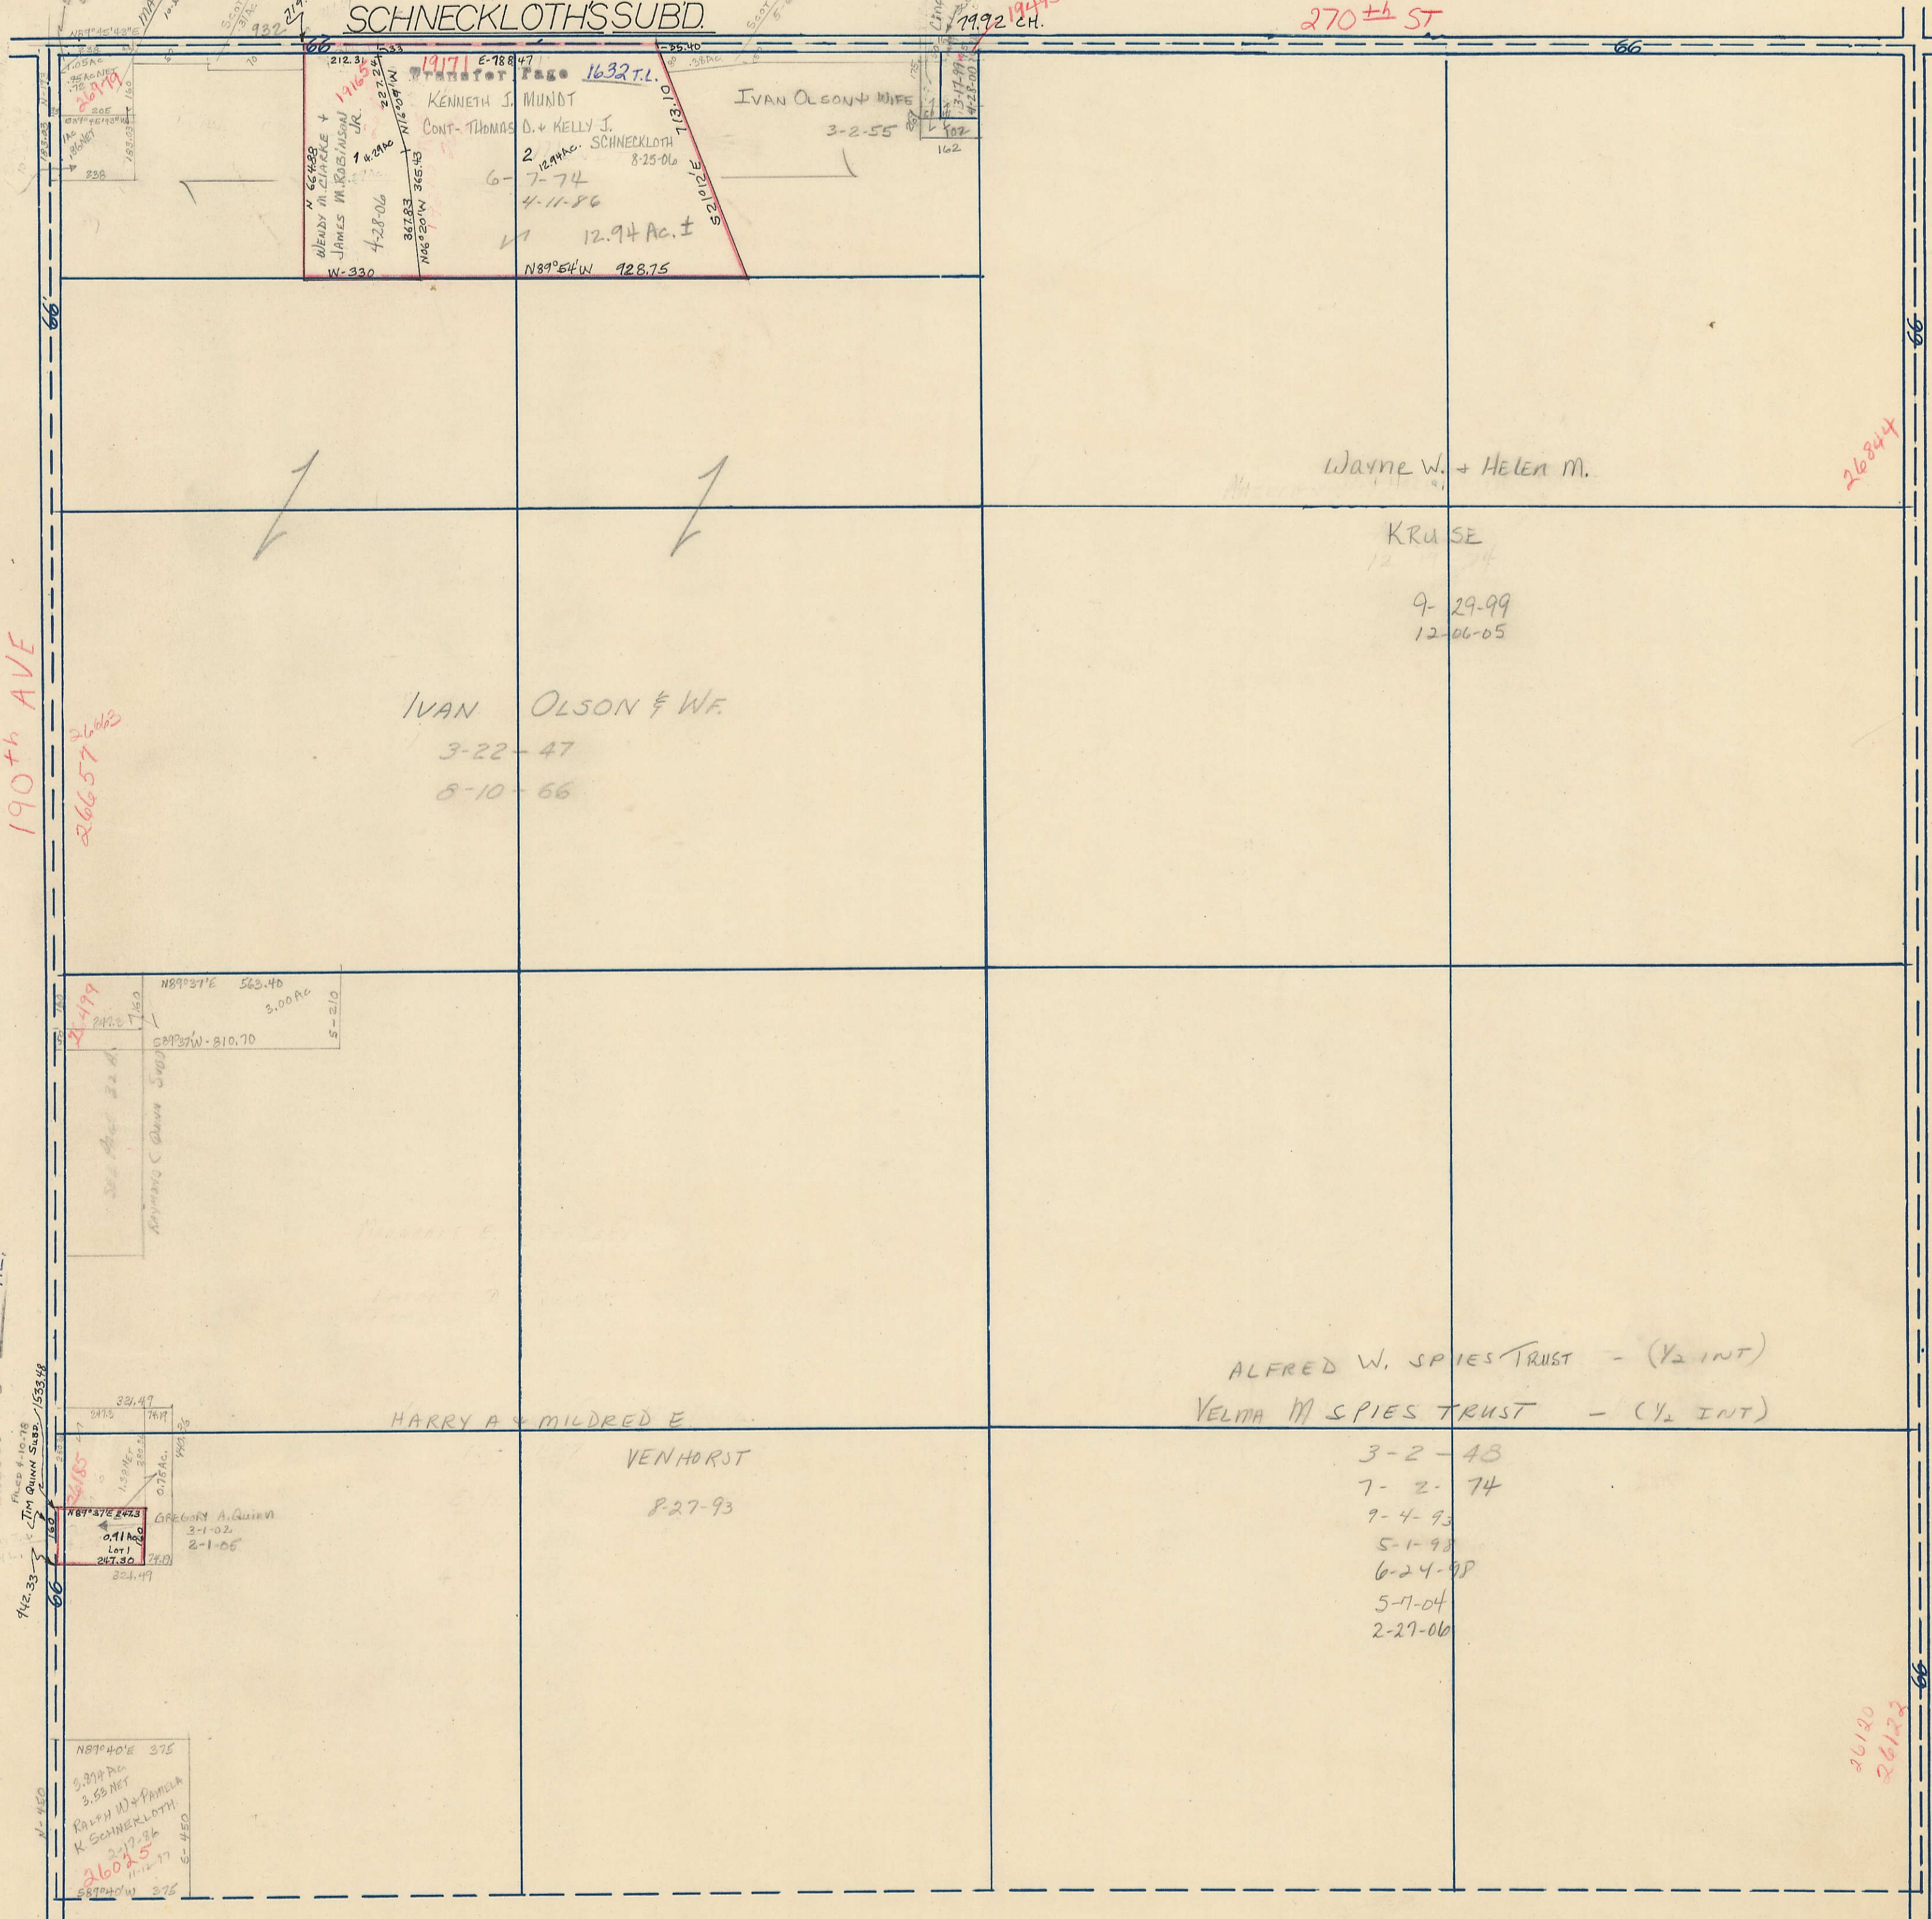

SECTION
32

SCALE IN CHAINS

Township 80-North; Range 4

EAST OF THE FIFTH PRINCIPAL MERIDIAN

SCALE IN FEET

SCOTT COUNTY, IOWA
BUTLER TOWNSHIP

Transfer Page 124

NORTH

77.92 19495
CH.

270 ± ST

FILED 6-30-77
SCHNECKLOTH'S SUBD.

SOUTH