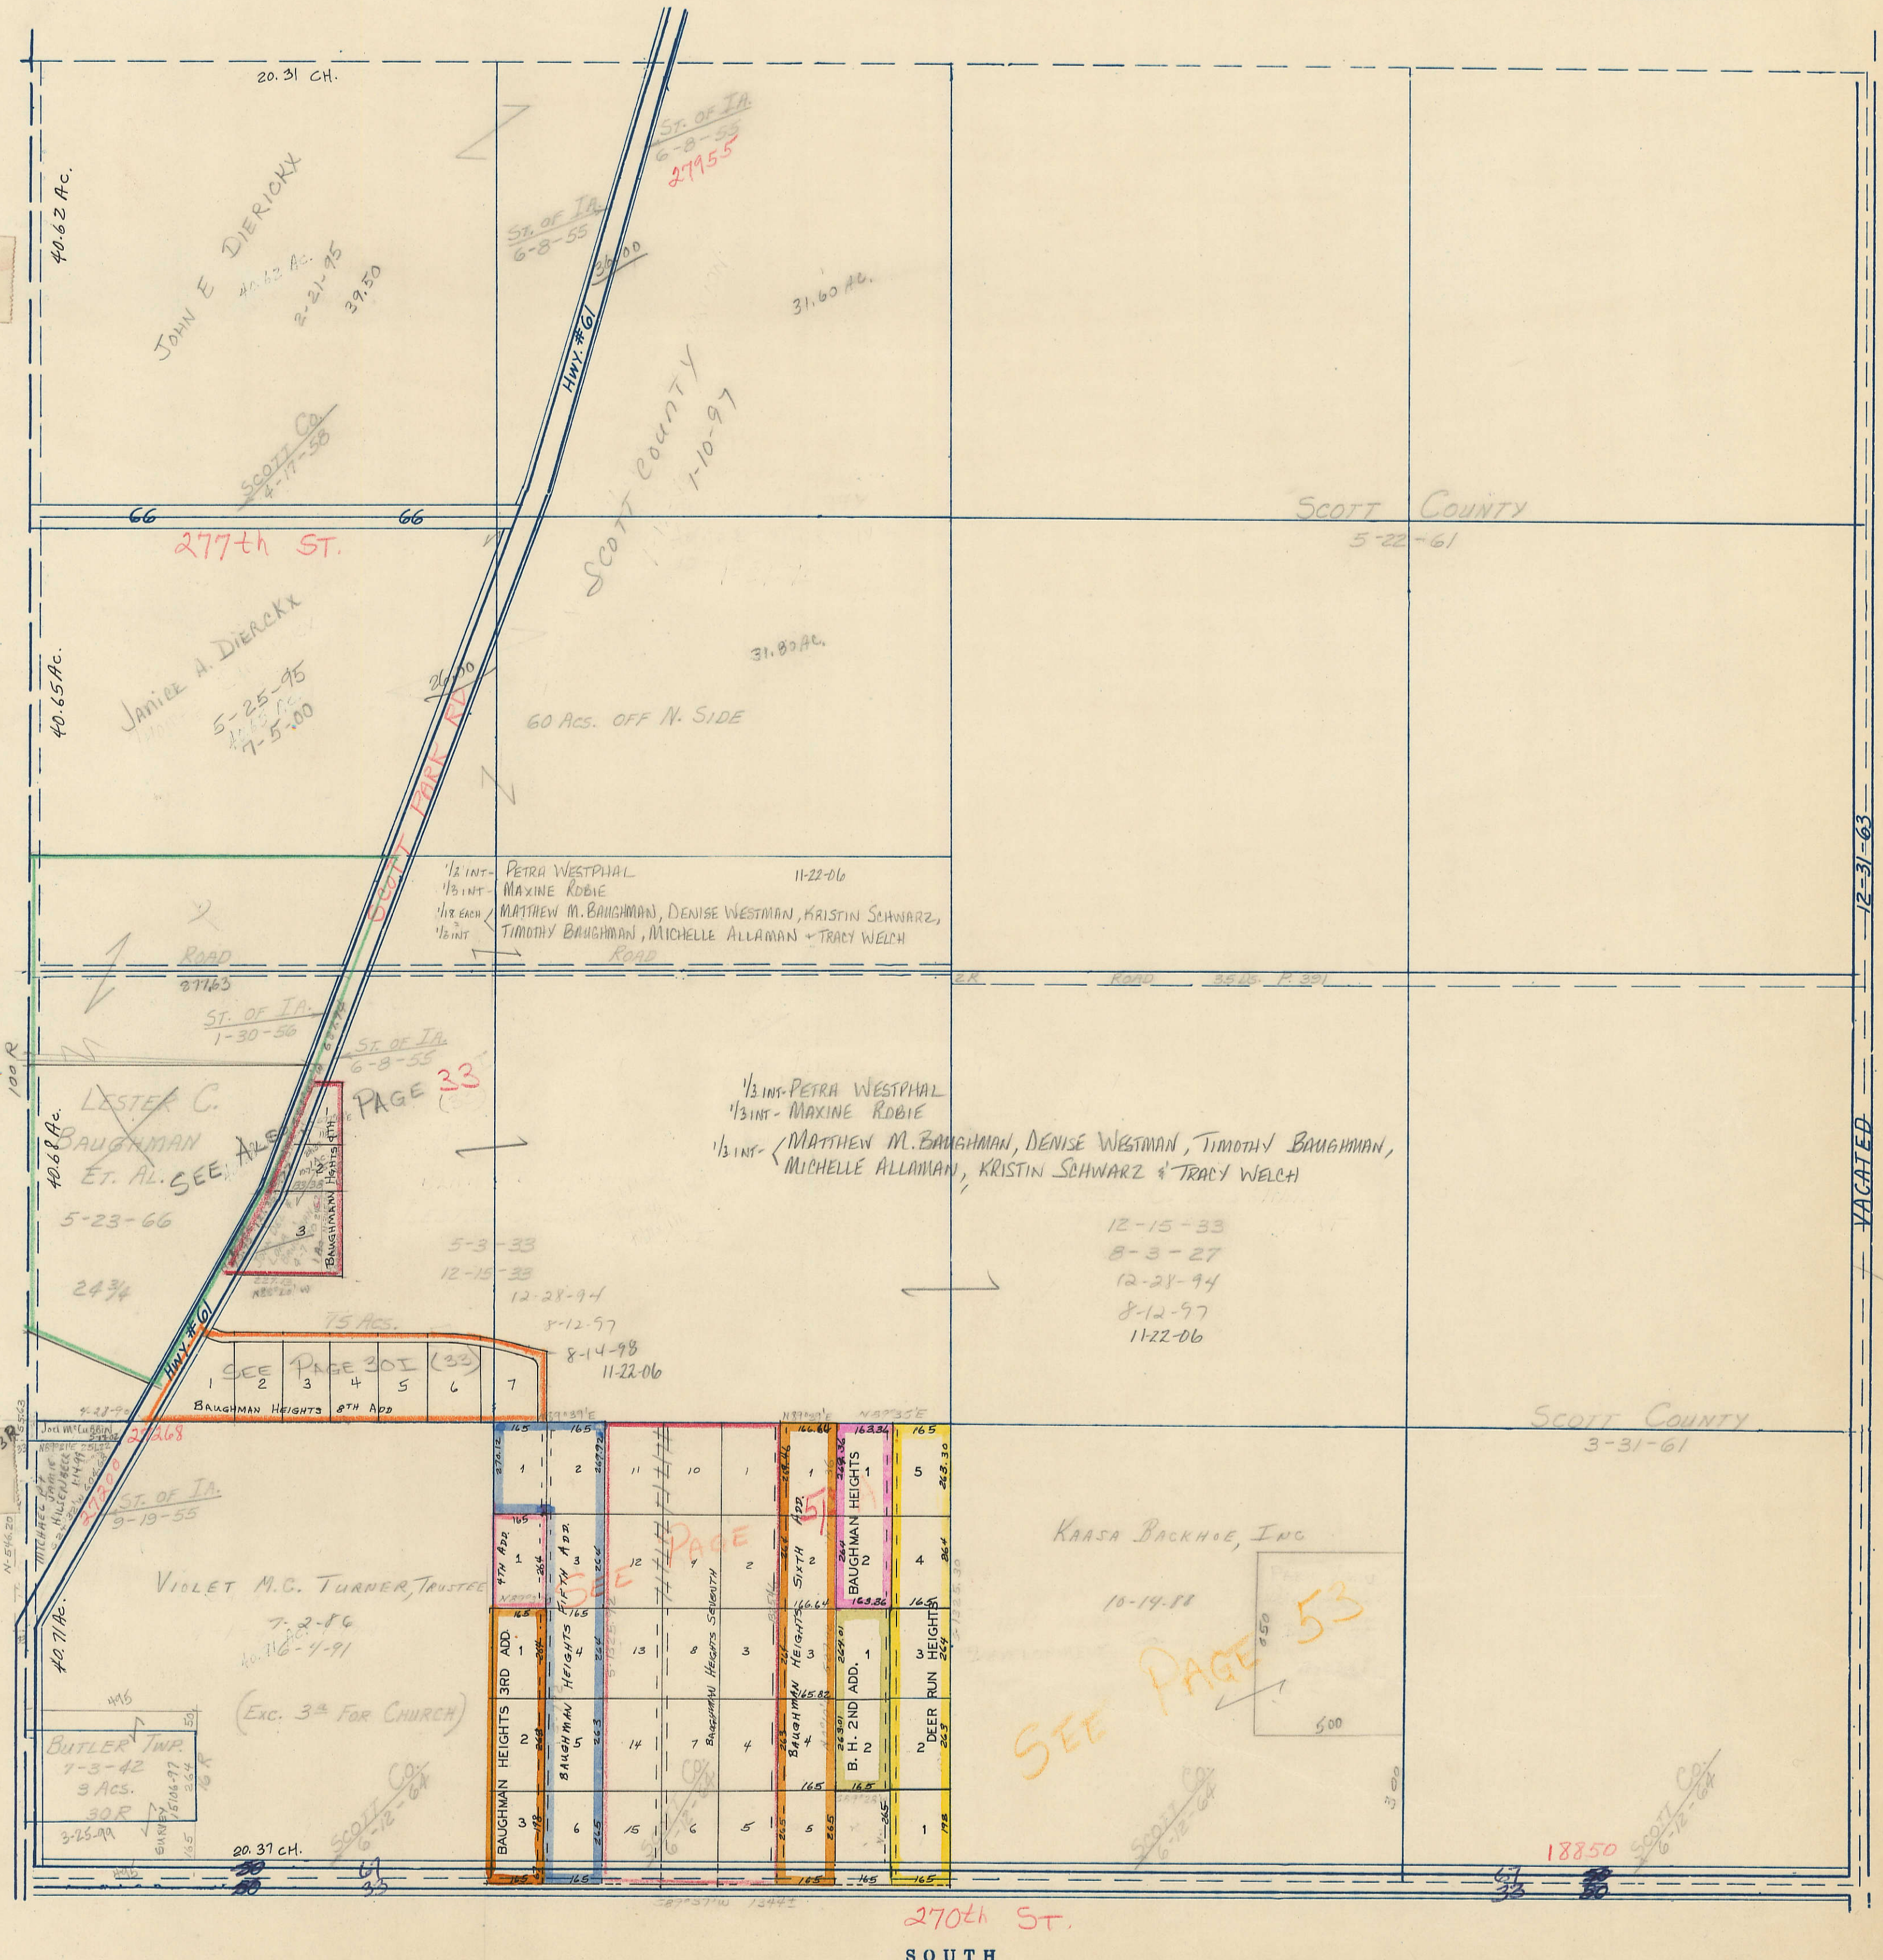

SECTION
30

SCALE IN CHAINS

Township 80-North; Range 4

EAST OF THE FIFTH PRINCIPAL MERIDIAN

SCALE IN FEET

SCOTT COUNTY, IOWA
BUTLER TOWNSHIP

NORTH

Transfer Page 122

12-31-63
VACATED

E
A
S
T

270th ST.
SOUTH