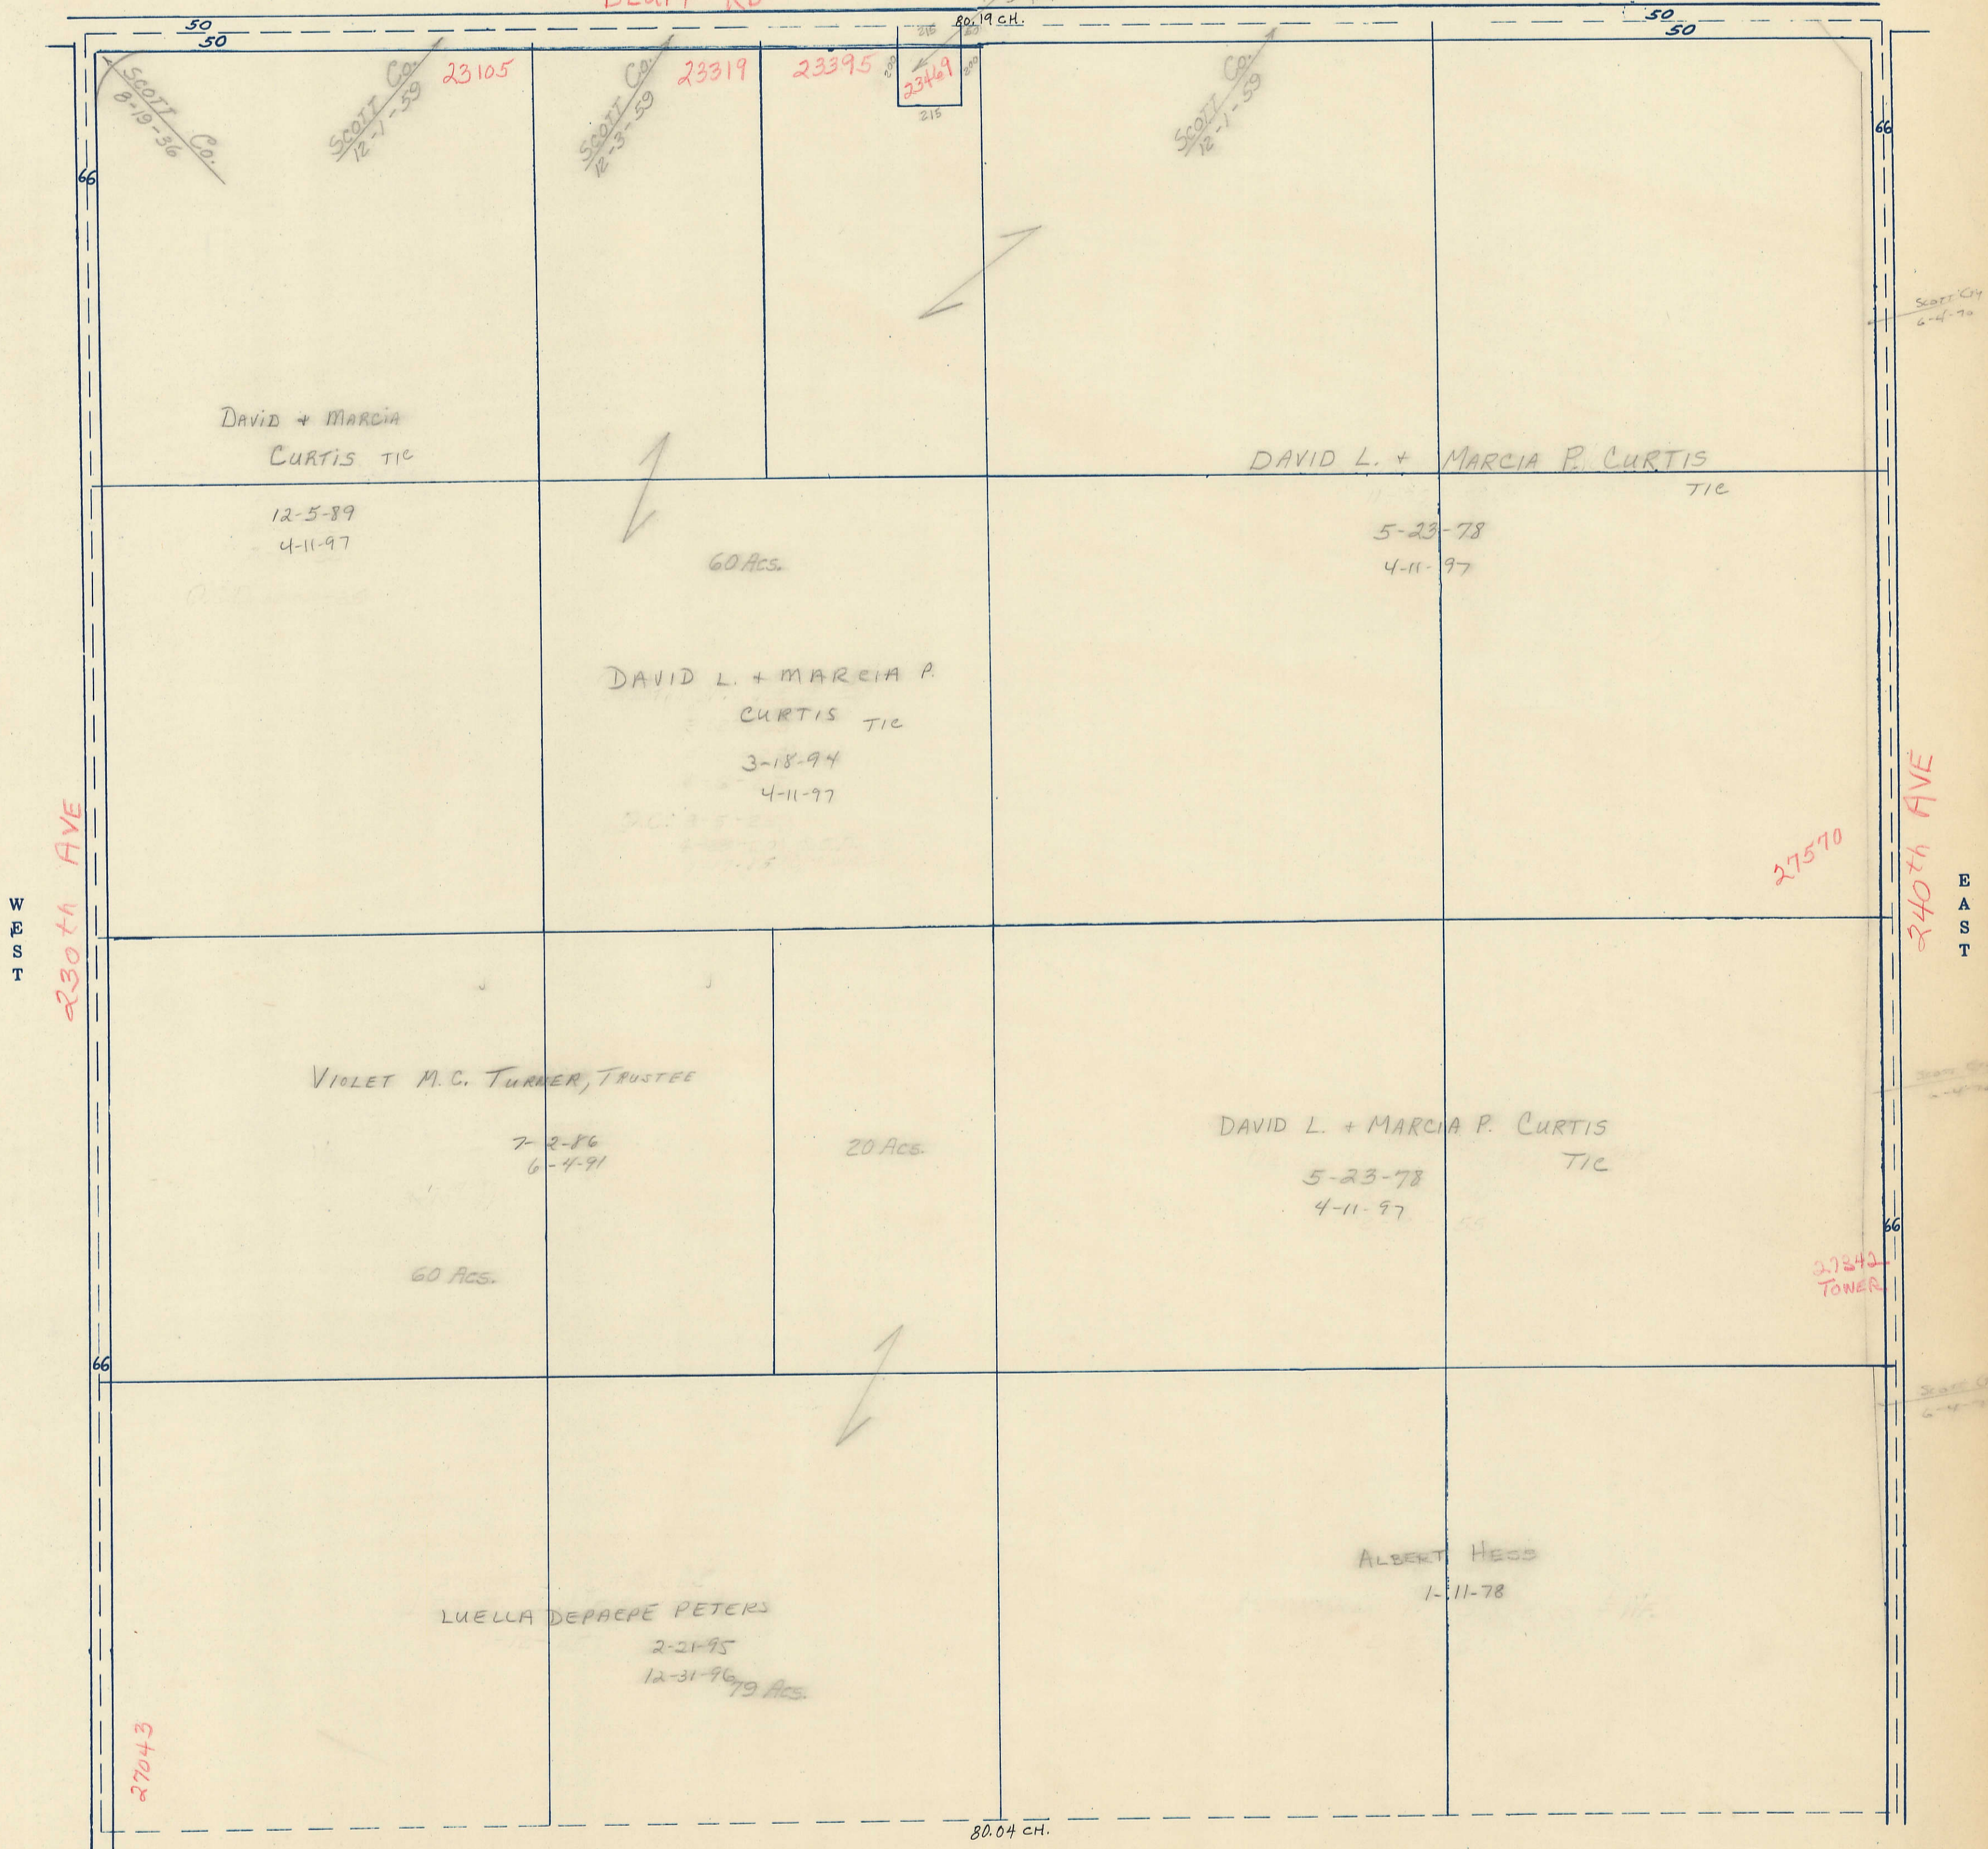

SECTION 25

Township 80-North; Range 4

EAST OF THE FIFTH PRINCIPAL MERIDIAN

SCOTT COUNTY, IOWA

BUTLER TOWNSHIP

SCALE IN CHAINS

SCALE IN FEET

Transfer Page 117

NORTH

BLUFF RD

SOUTH