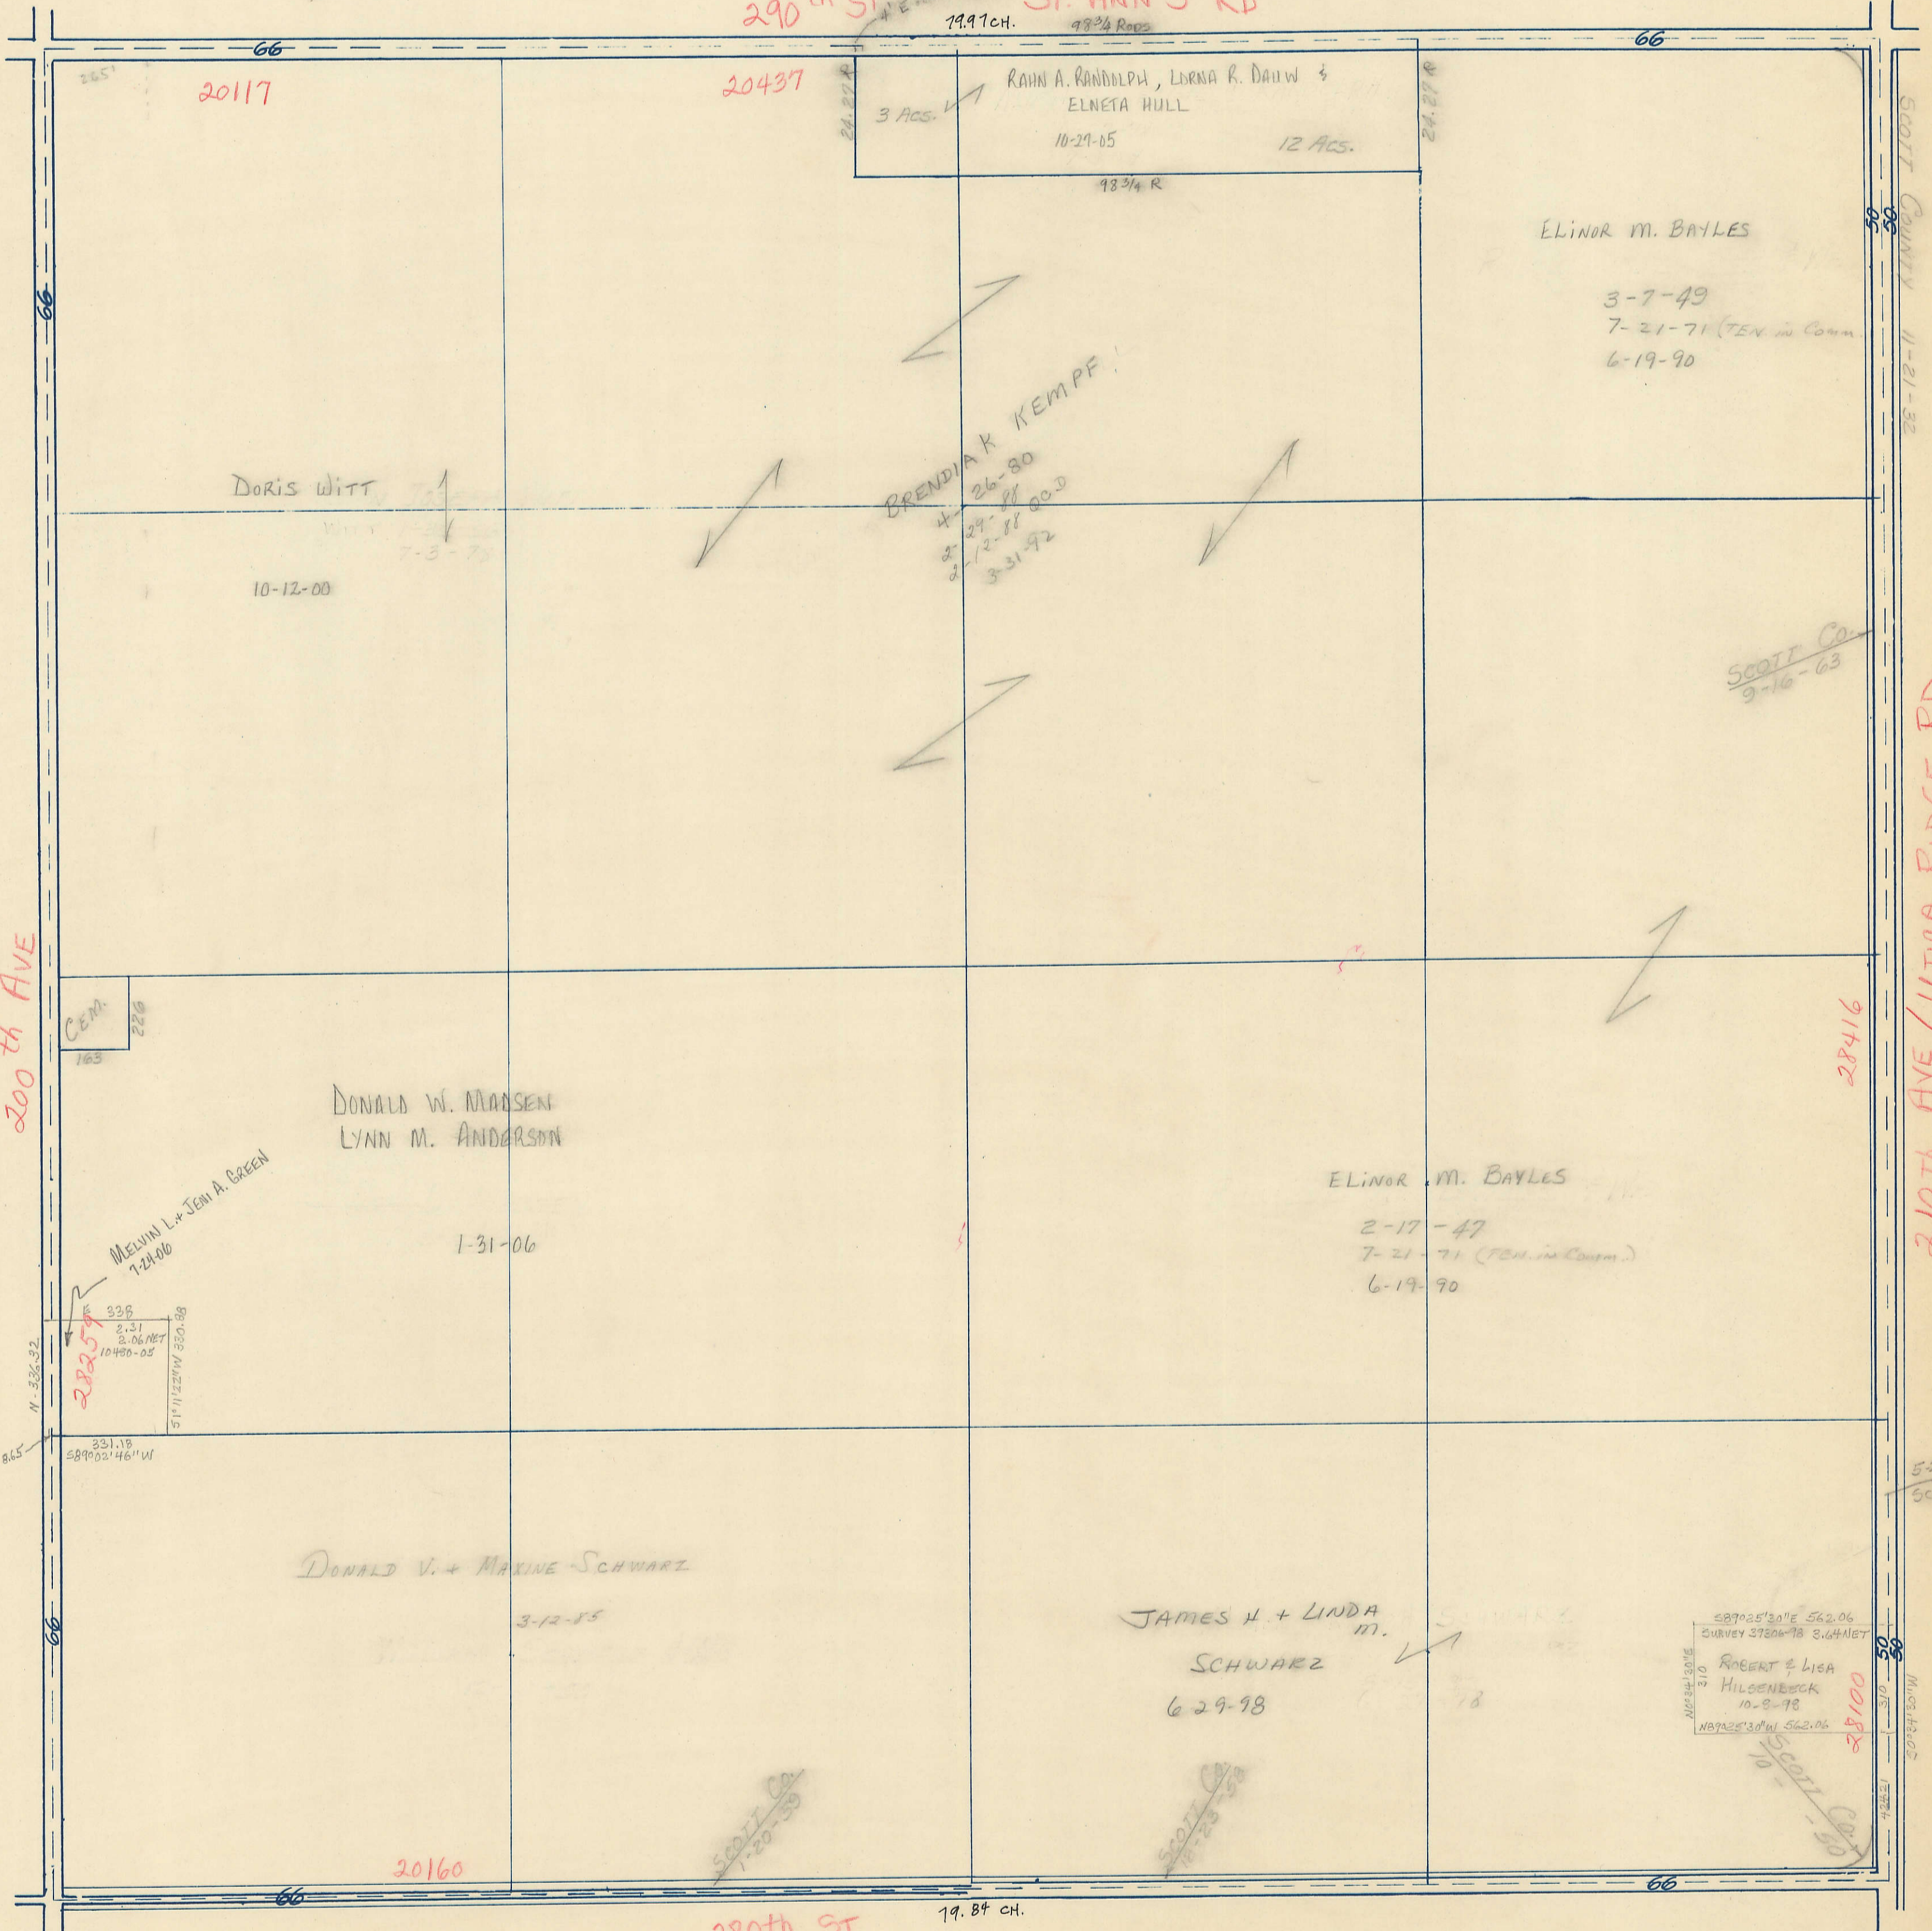

SECTION  
21

SCALE IN CHAINS

Township 80-North; Range 4

EAST OF THE FIFTH PRINCIPAL MERIDIAN

SCALE IN FEET

SCOTT COUNTY, IOWA  
BUTLER TOWNSHIP

Transfer Page 113

NORTH

290th ST 19.97 CH. ST. ANN'S RD 98 3/4 ROCS

WEST

200th AVE

EAST  
210th AVE / UTICA RIDGE RD.

SOUTH

280th ST 19.84 CH.

SCOTT CO. 9-16-63  
SCOTT CO. 9-16-63  
SCOTT CO. 10-2-98  
SCOTT CO. 10-2-98  
SCOTT CO. 10-2-98