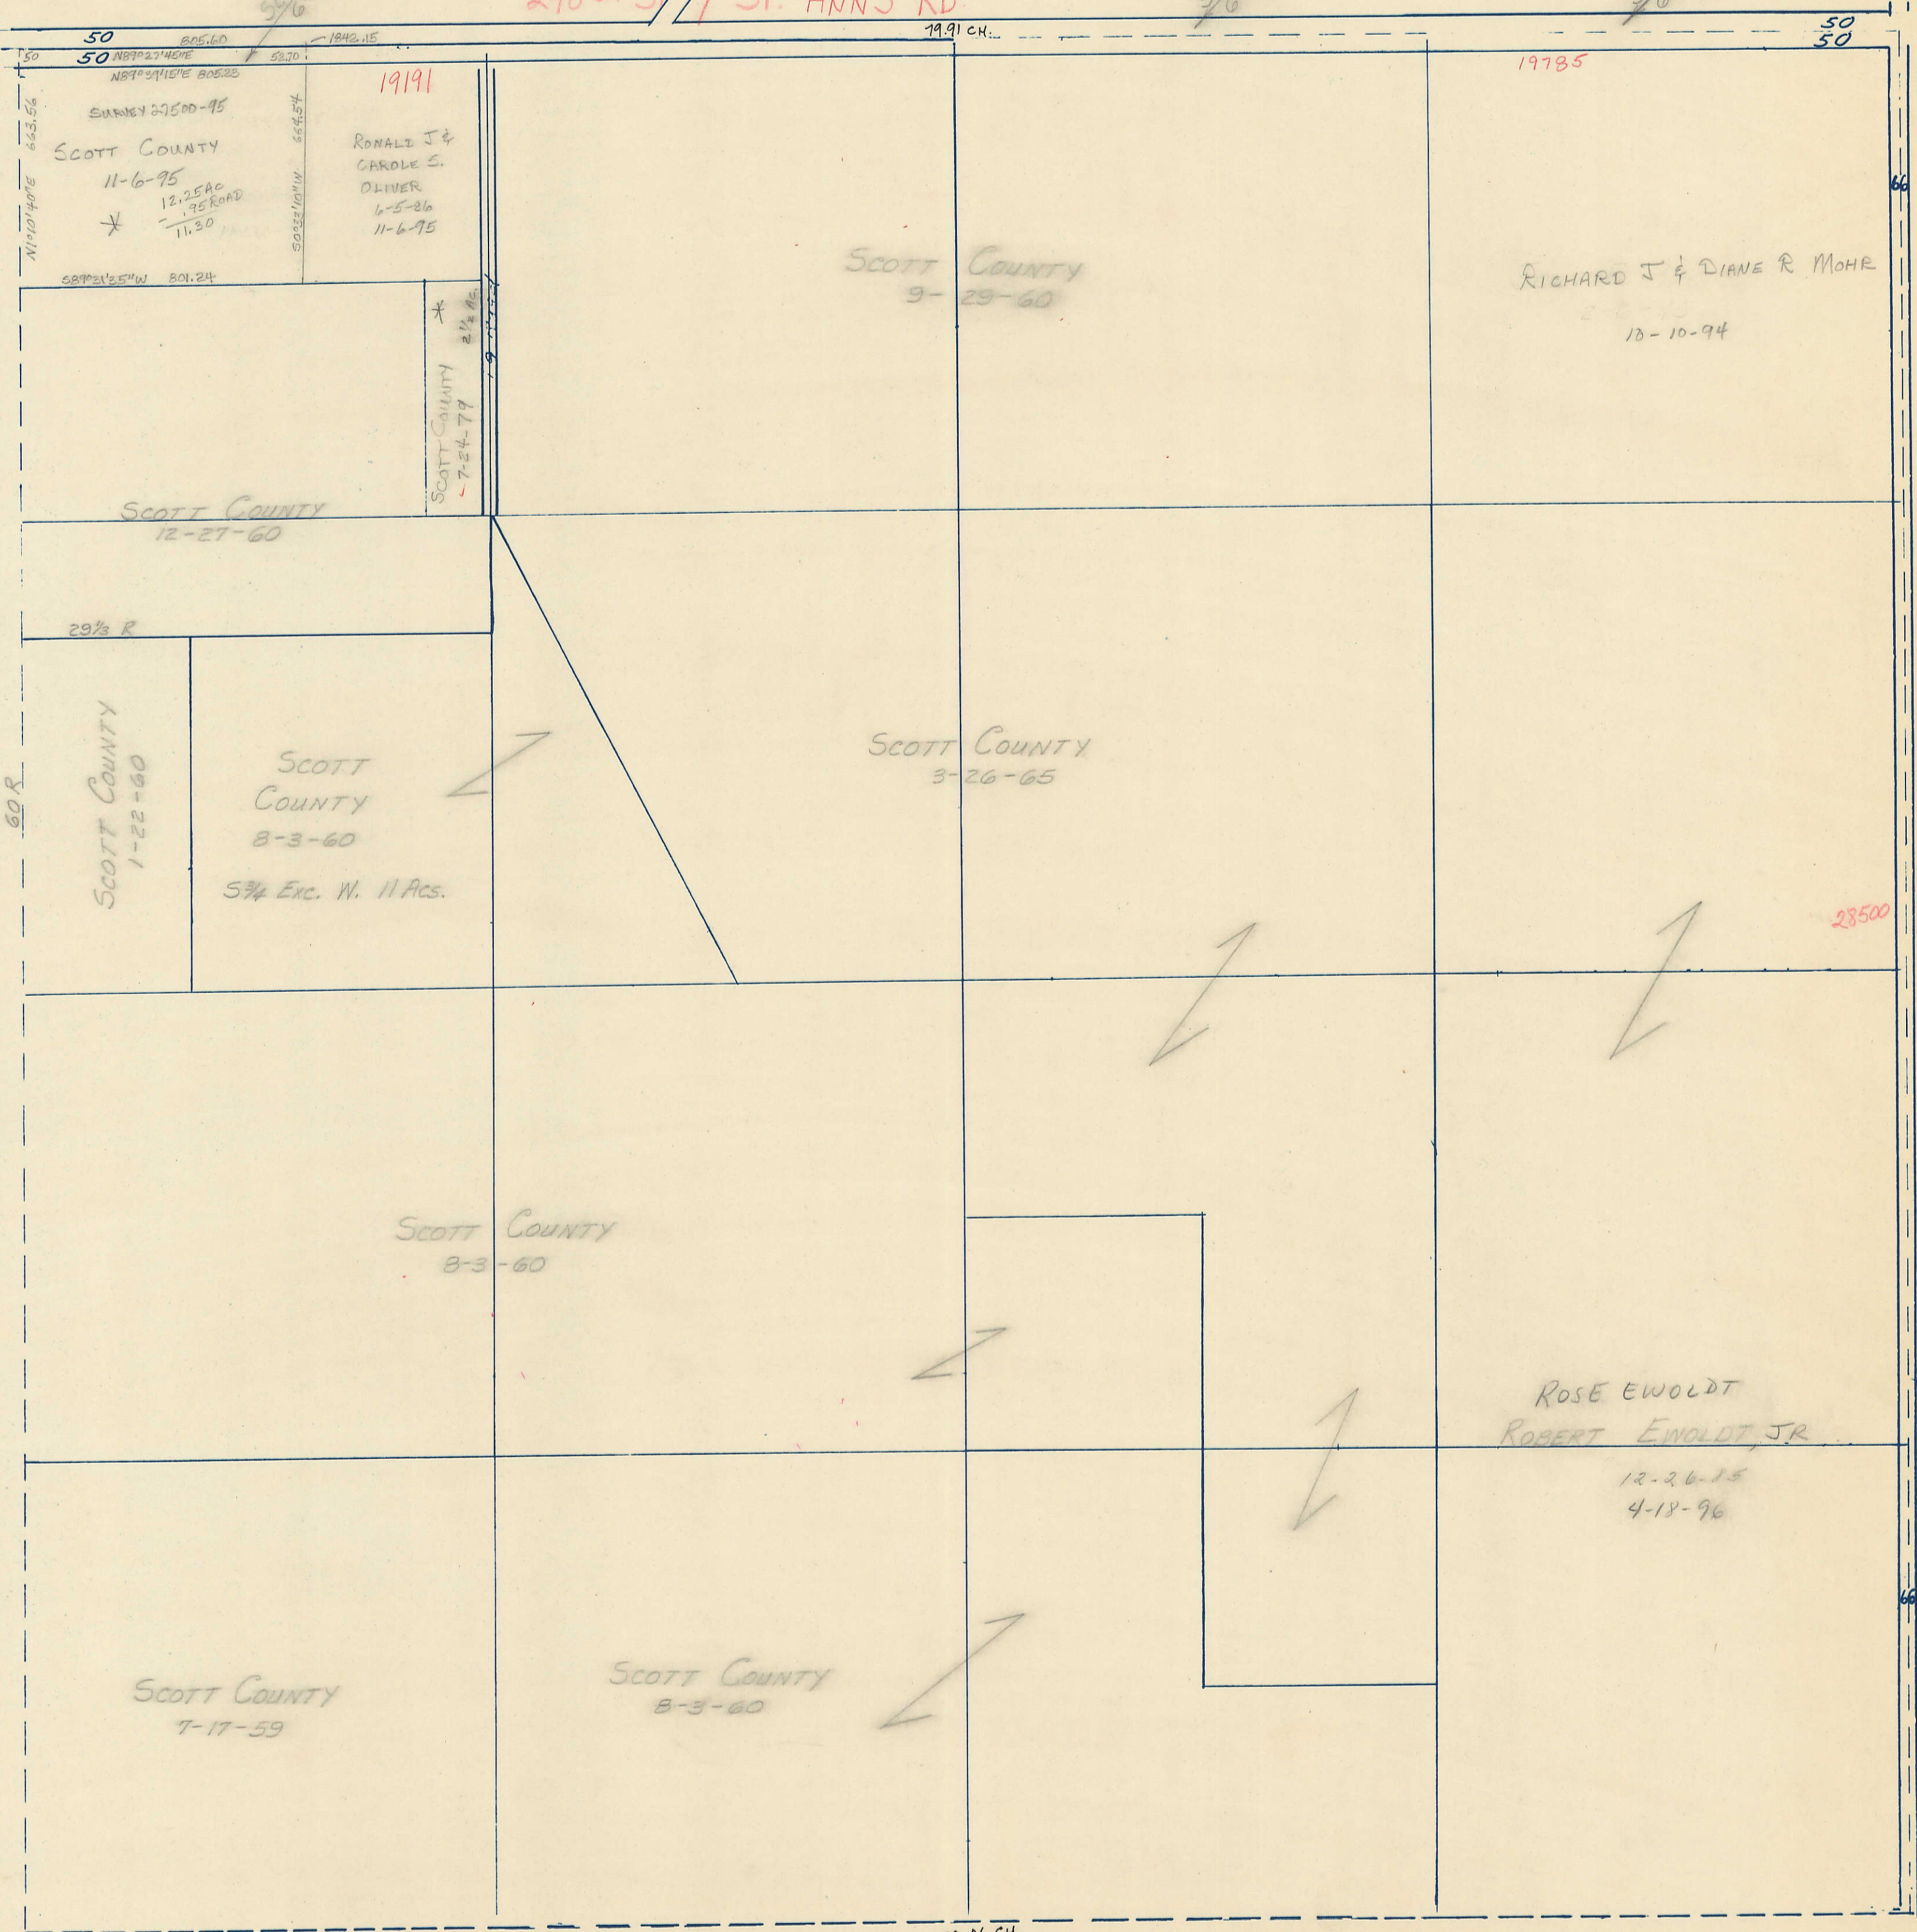

SECTION  
20

SCALE IN CHAINS

Township 80-North; Range 4

EAST OF THE FIFTH PRINCIPAL MERIDIAN

SCALE IN FEET

SCOTT COUNTY, IOWA  
BUTLER TOWNSHIP

Transfer Page 112

NORTH

290th ST // ST. ANN'S RD

WEST

EAST

200th AVE

80.06 CH.

SOUTH