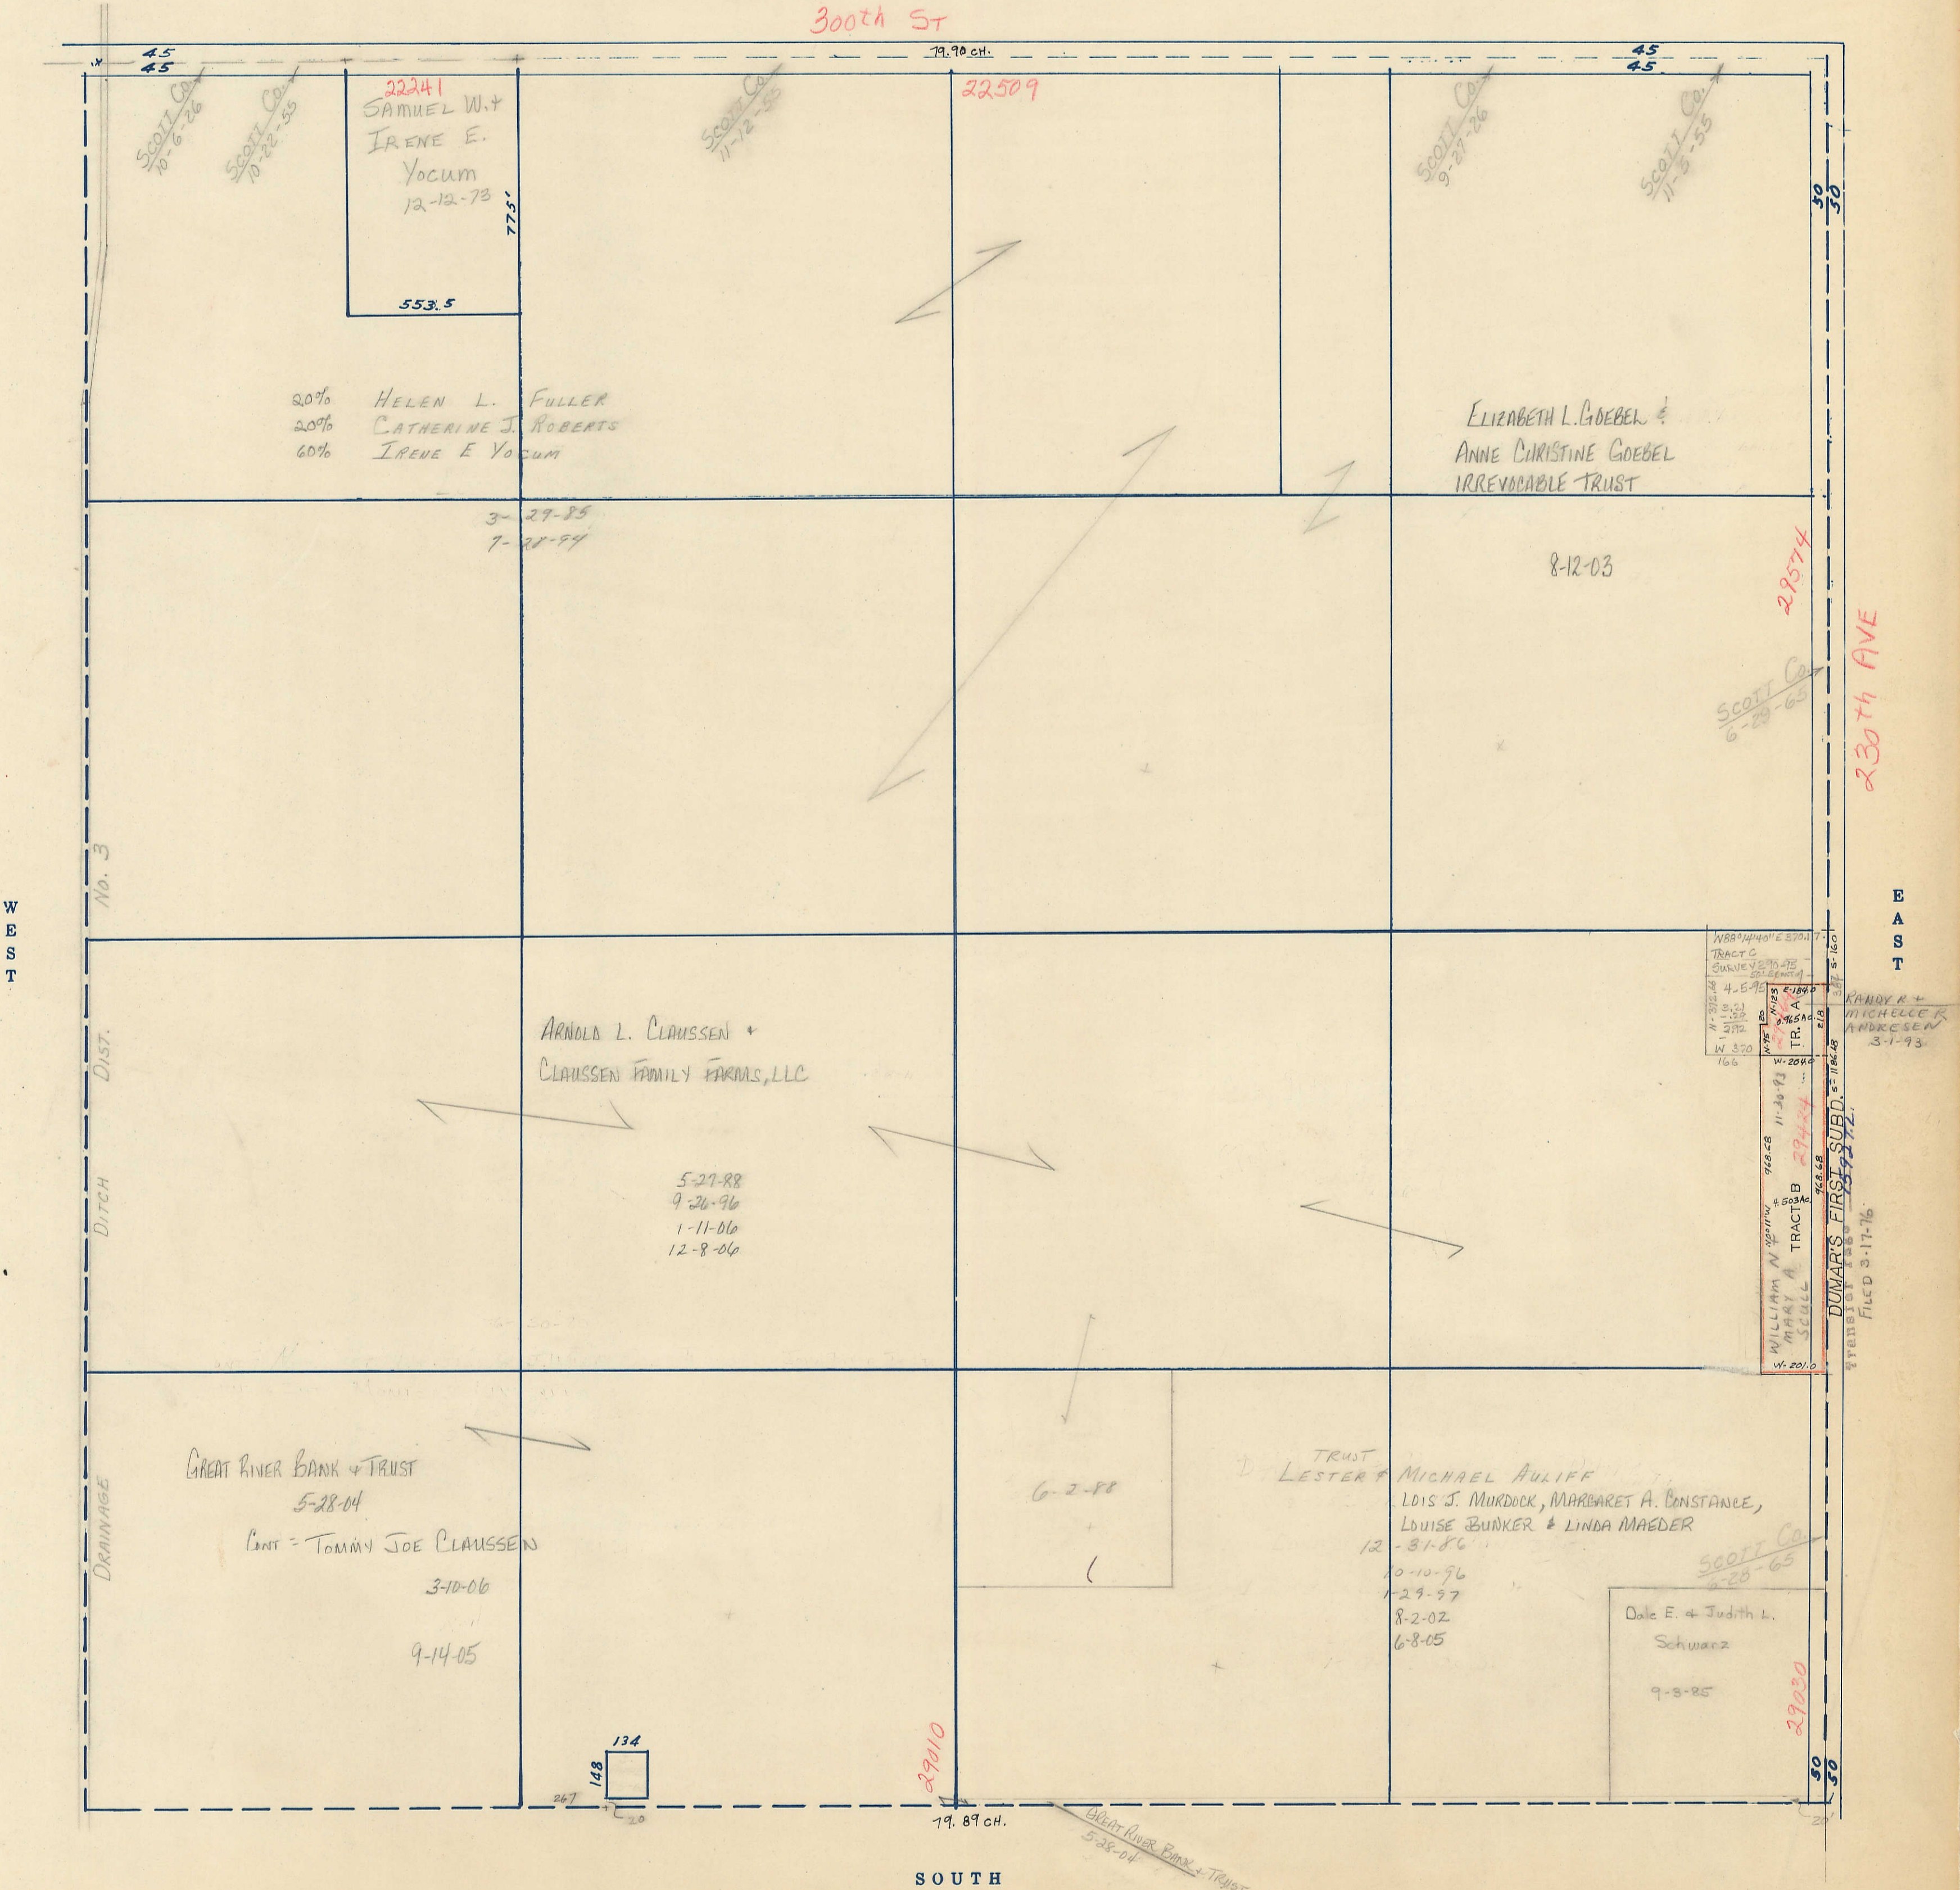

SECTION 14

Township 80-North; Range 4

EAST OF THE FIFTH PRINCIPAL MERIDIAN

SCOTT COUNTY, IOWA

BUTLER TOWNSHIP

SCALE IN CHAINS

SCALE IN FEET

Transfer Page 106

NORTH

300th St

SOUTH