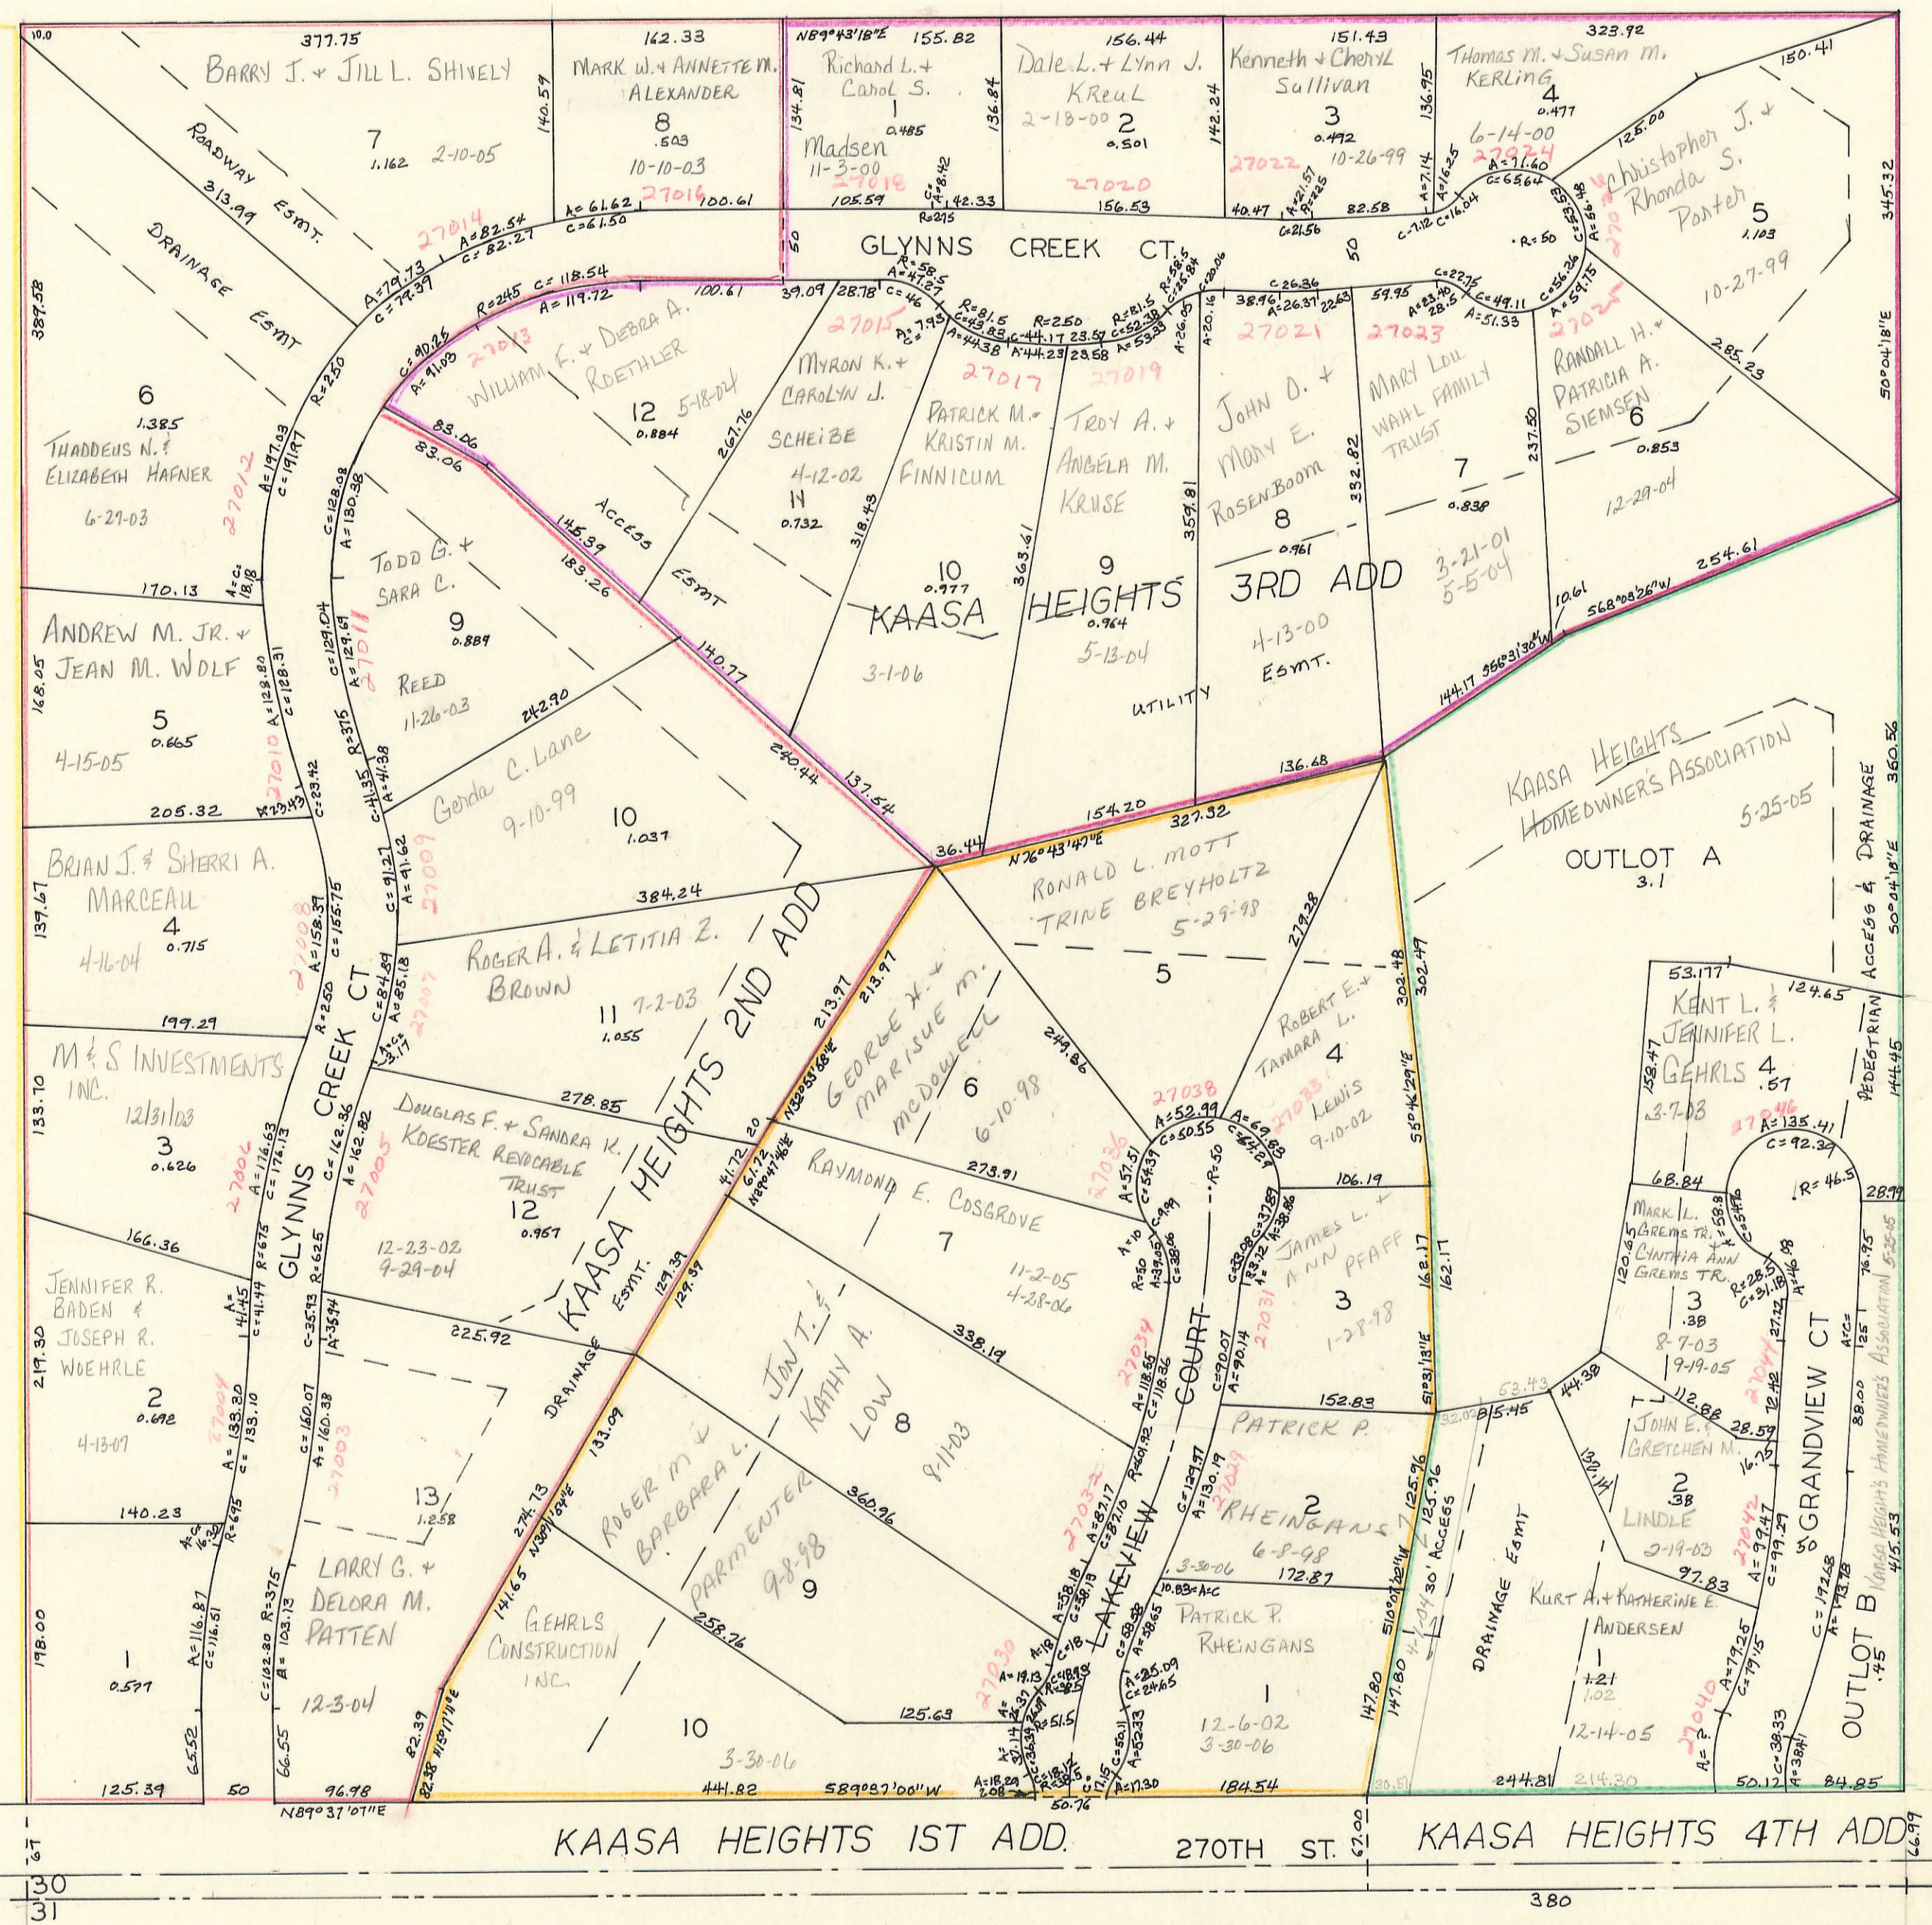

SW 1/4, SE 1/4 SEC. 30-80-4
SCALE: 1"=100'

BLANK LOTS:
KAASA BACKHOE INC (AKA KAASA BACKHOE SERVICE, INC.)
10-14-88

51

SEC. 31-80-4

05