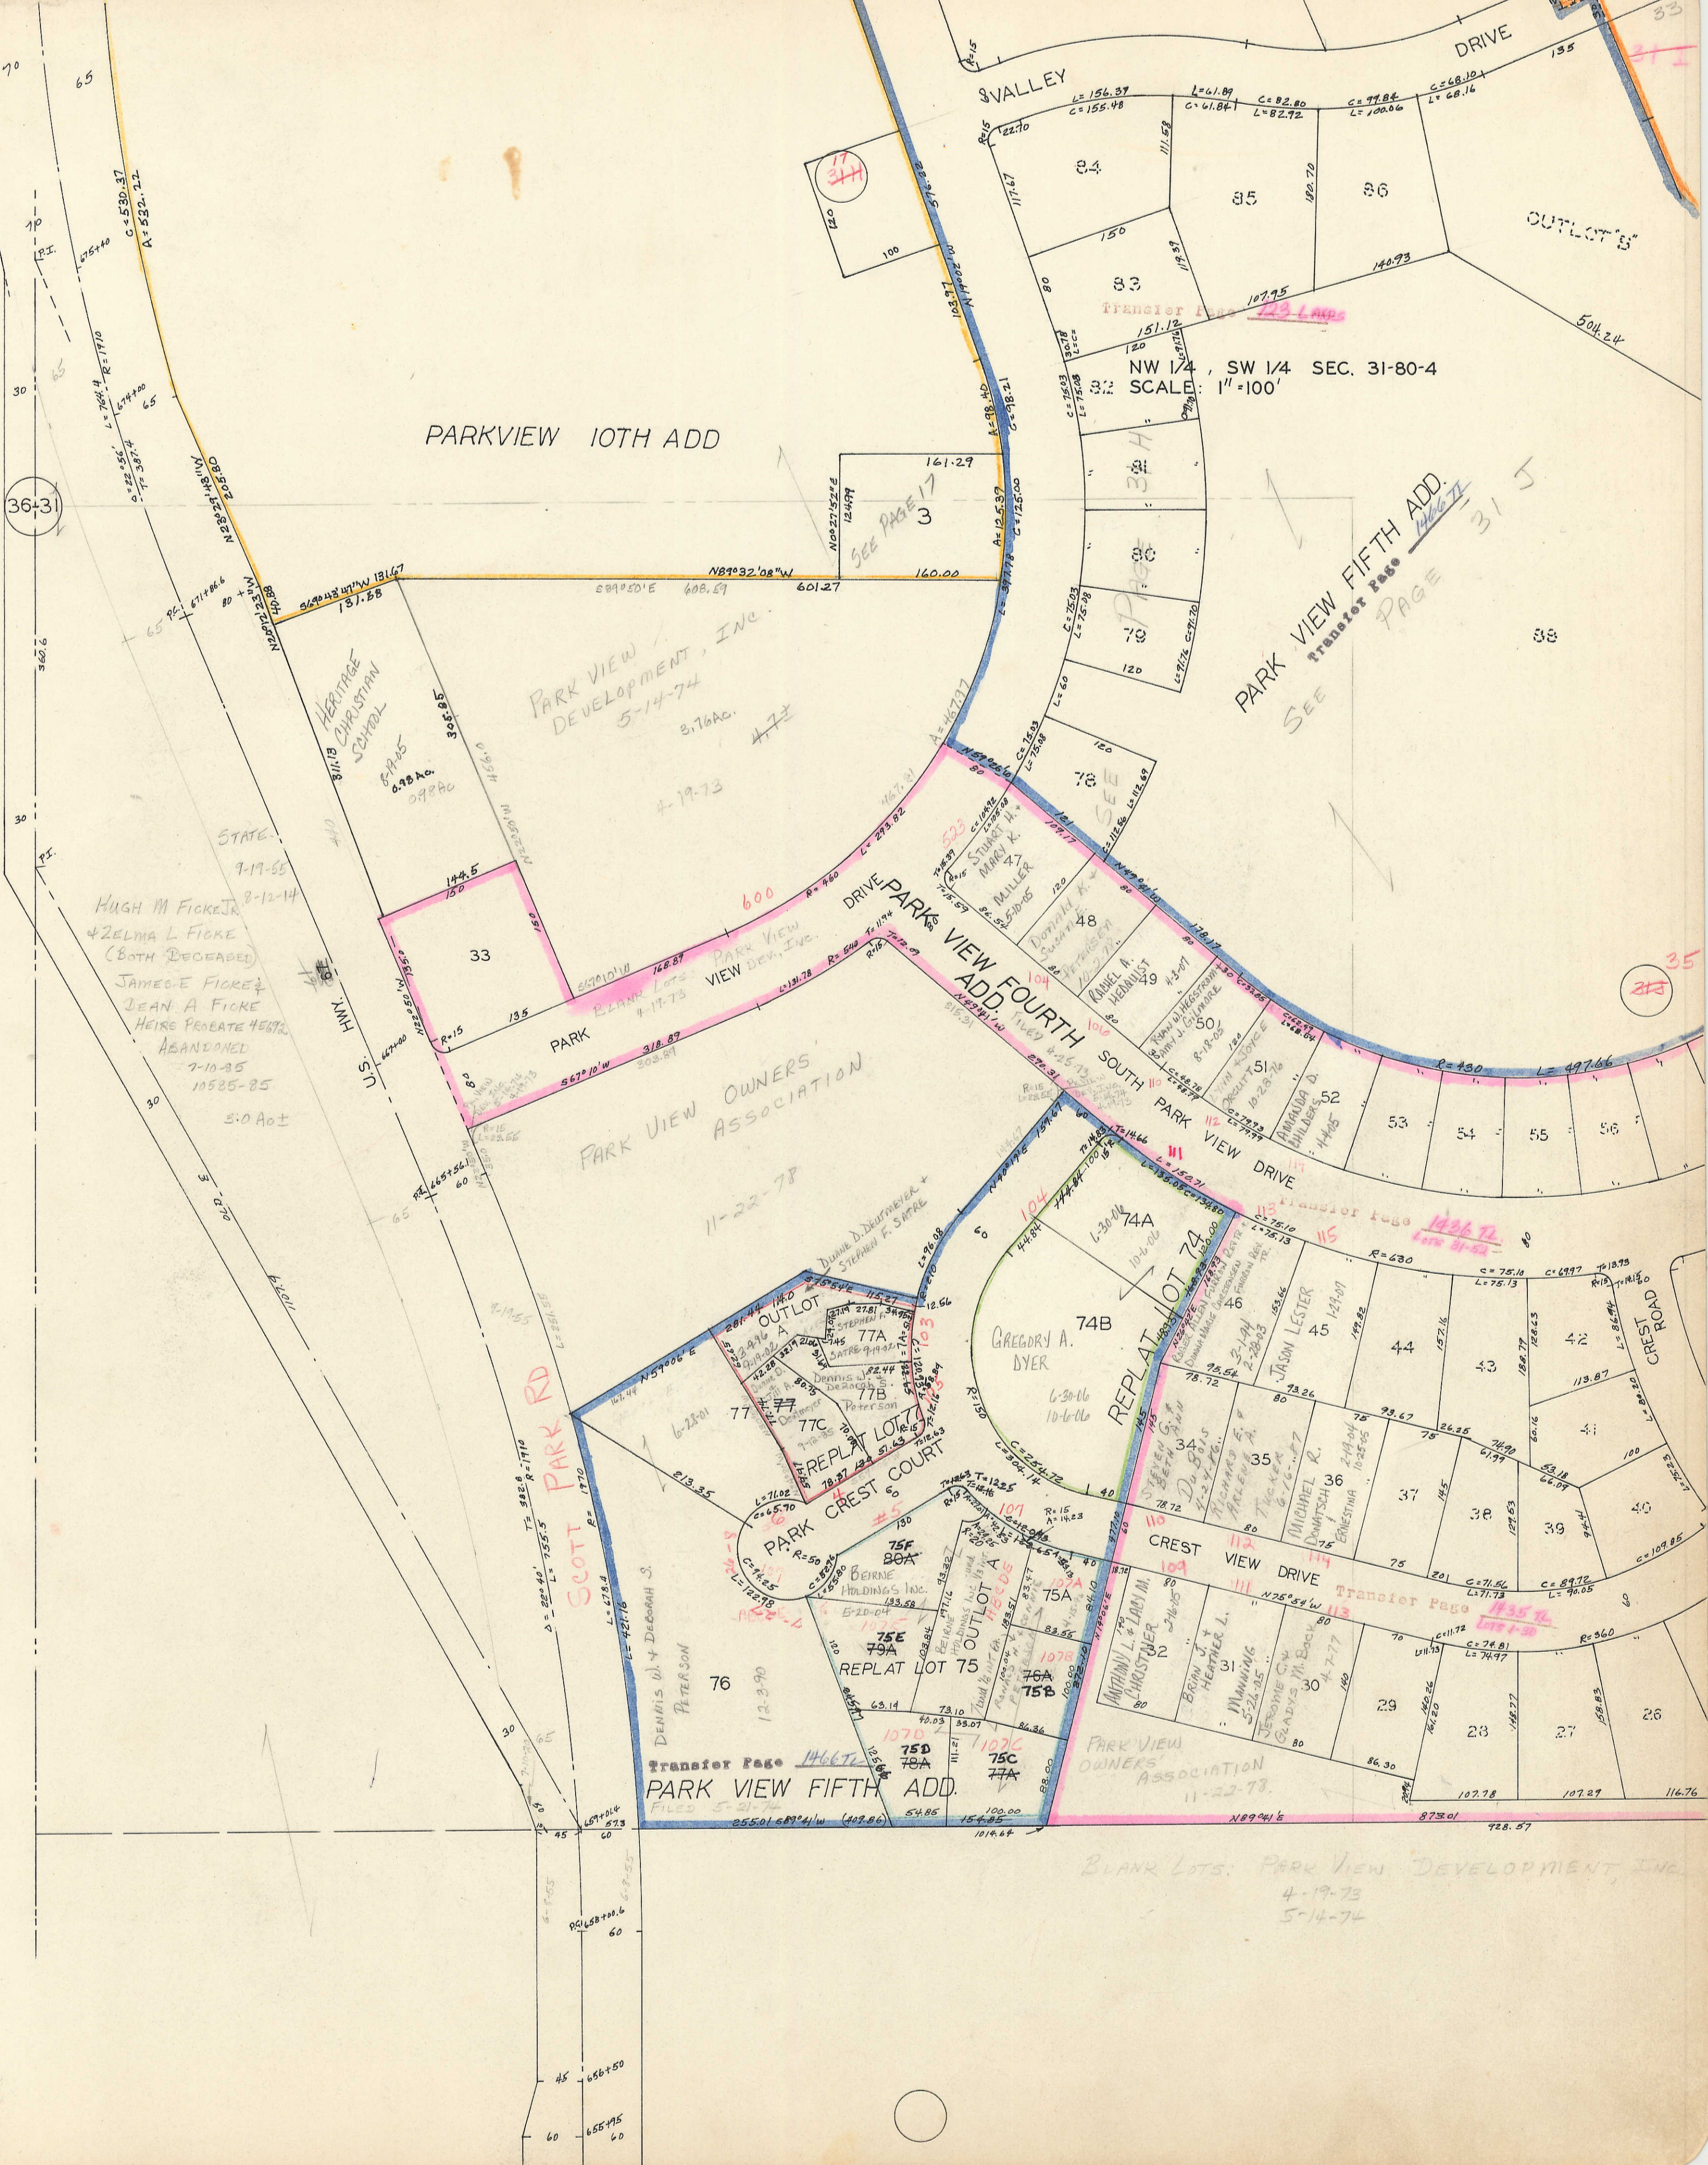

WINFIELD TWP

SEC. 36 80-3

PARKVIEW 10TH ADD

TRANSFER PAGE 123 LAND

NW 1/4, SW 1/4 SEC. 31-80-4

SCALE: 1"=100'

PARK VIEW FIFTH ADD  
Transfer Page 146 1/2  
SEE PAGE 31 5

PARK VIEW DEVELOPMENT, INC.  
5-14-74  
3.76ha.

PARK VIEW FIFTH ADD

BLANK LOTS: PARK VIEW DEVELOPMENT, INC.  
4-19-73  
5-14-74

70

65

30

36+31

30

30

30

30

30

30

30

30

30

33