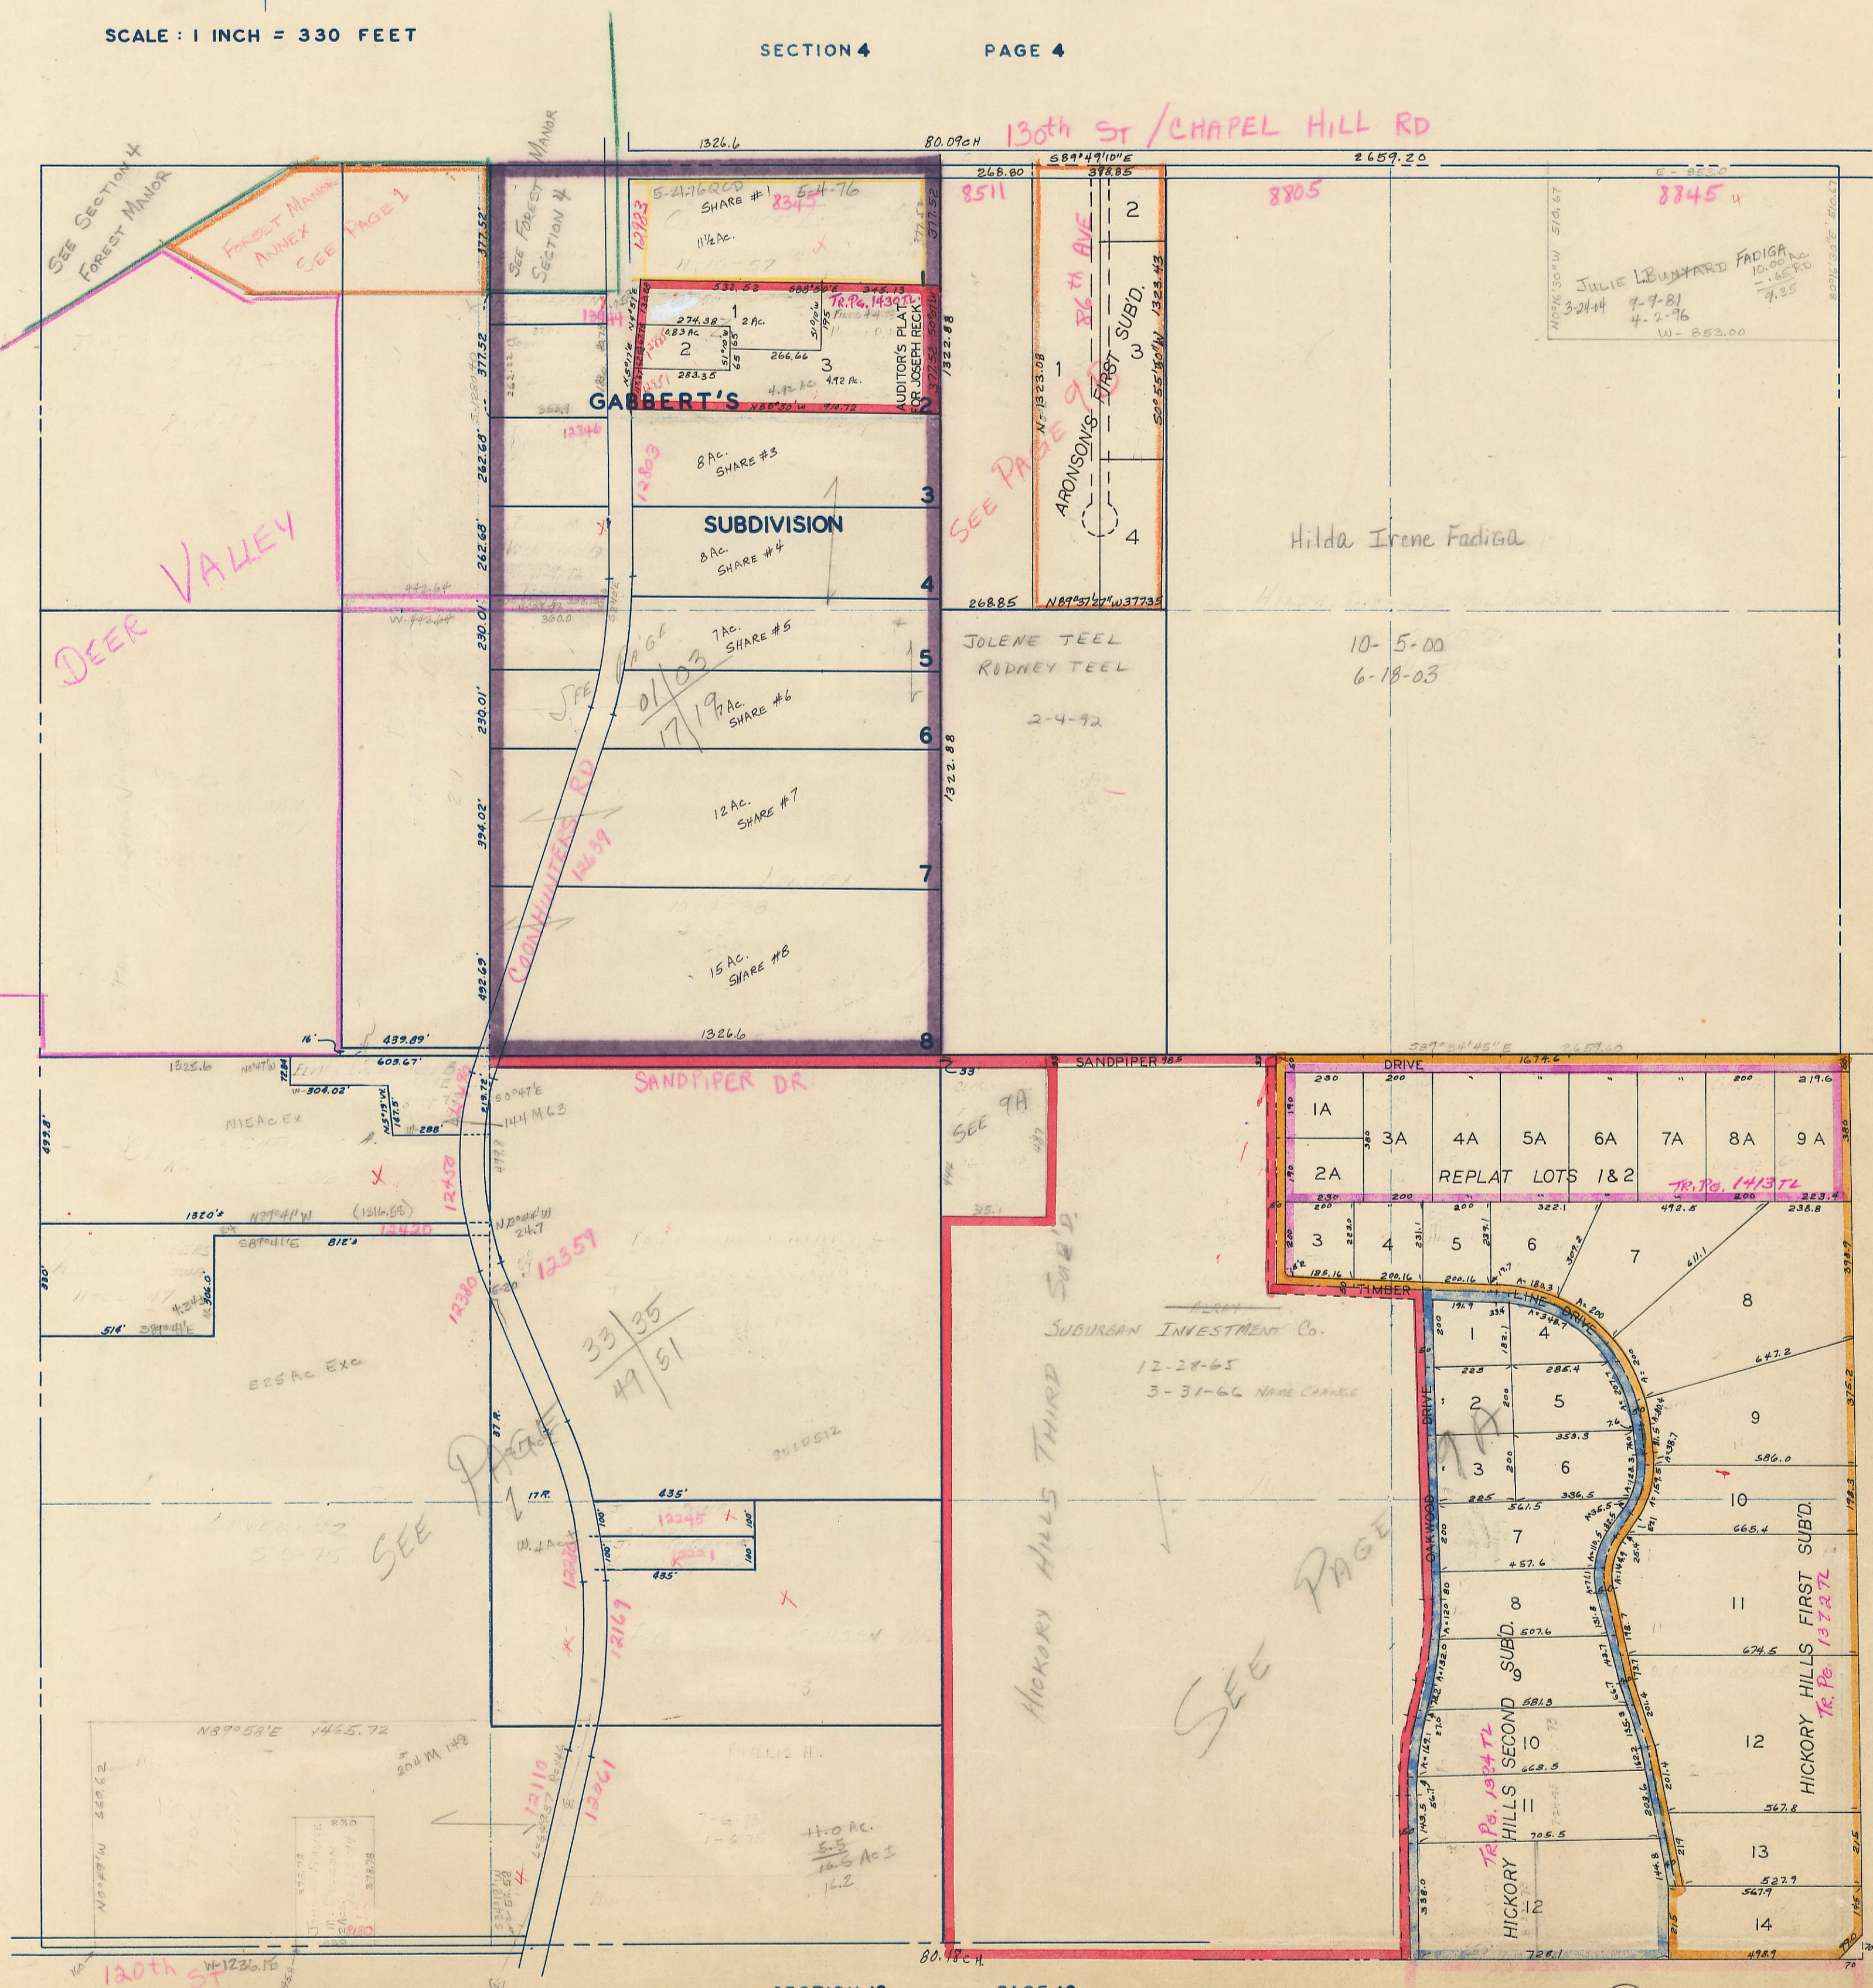

SECTION 9
TOWNSHIP 77 NORTH, RANGE 2 EAST,
5TH PRINCIPAL MERIDIAN
BUFFALO TOWNSHIP
SCOTT COUNTY, IOWA

SCALE: 1 INCH = 330 FEET

TRANSFER PAGE 77

SECTION 4 PAGE 4

SECTION 8 PAGE 8

SECTION 10 PAGE 10

SECTION 8 PAGE 8

SECTION 10 PAGE 10

SECTION 16 PAGE 16

16D