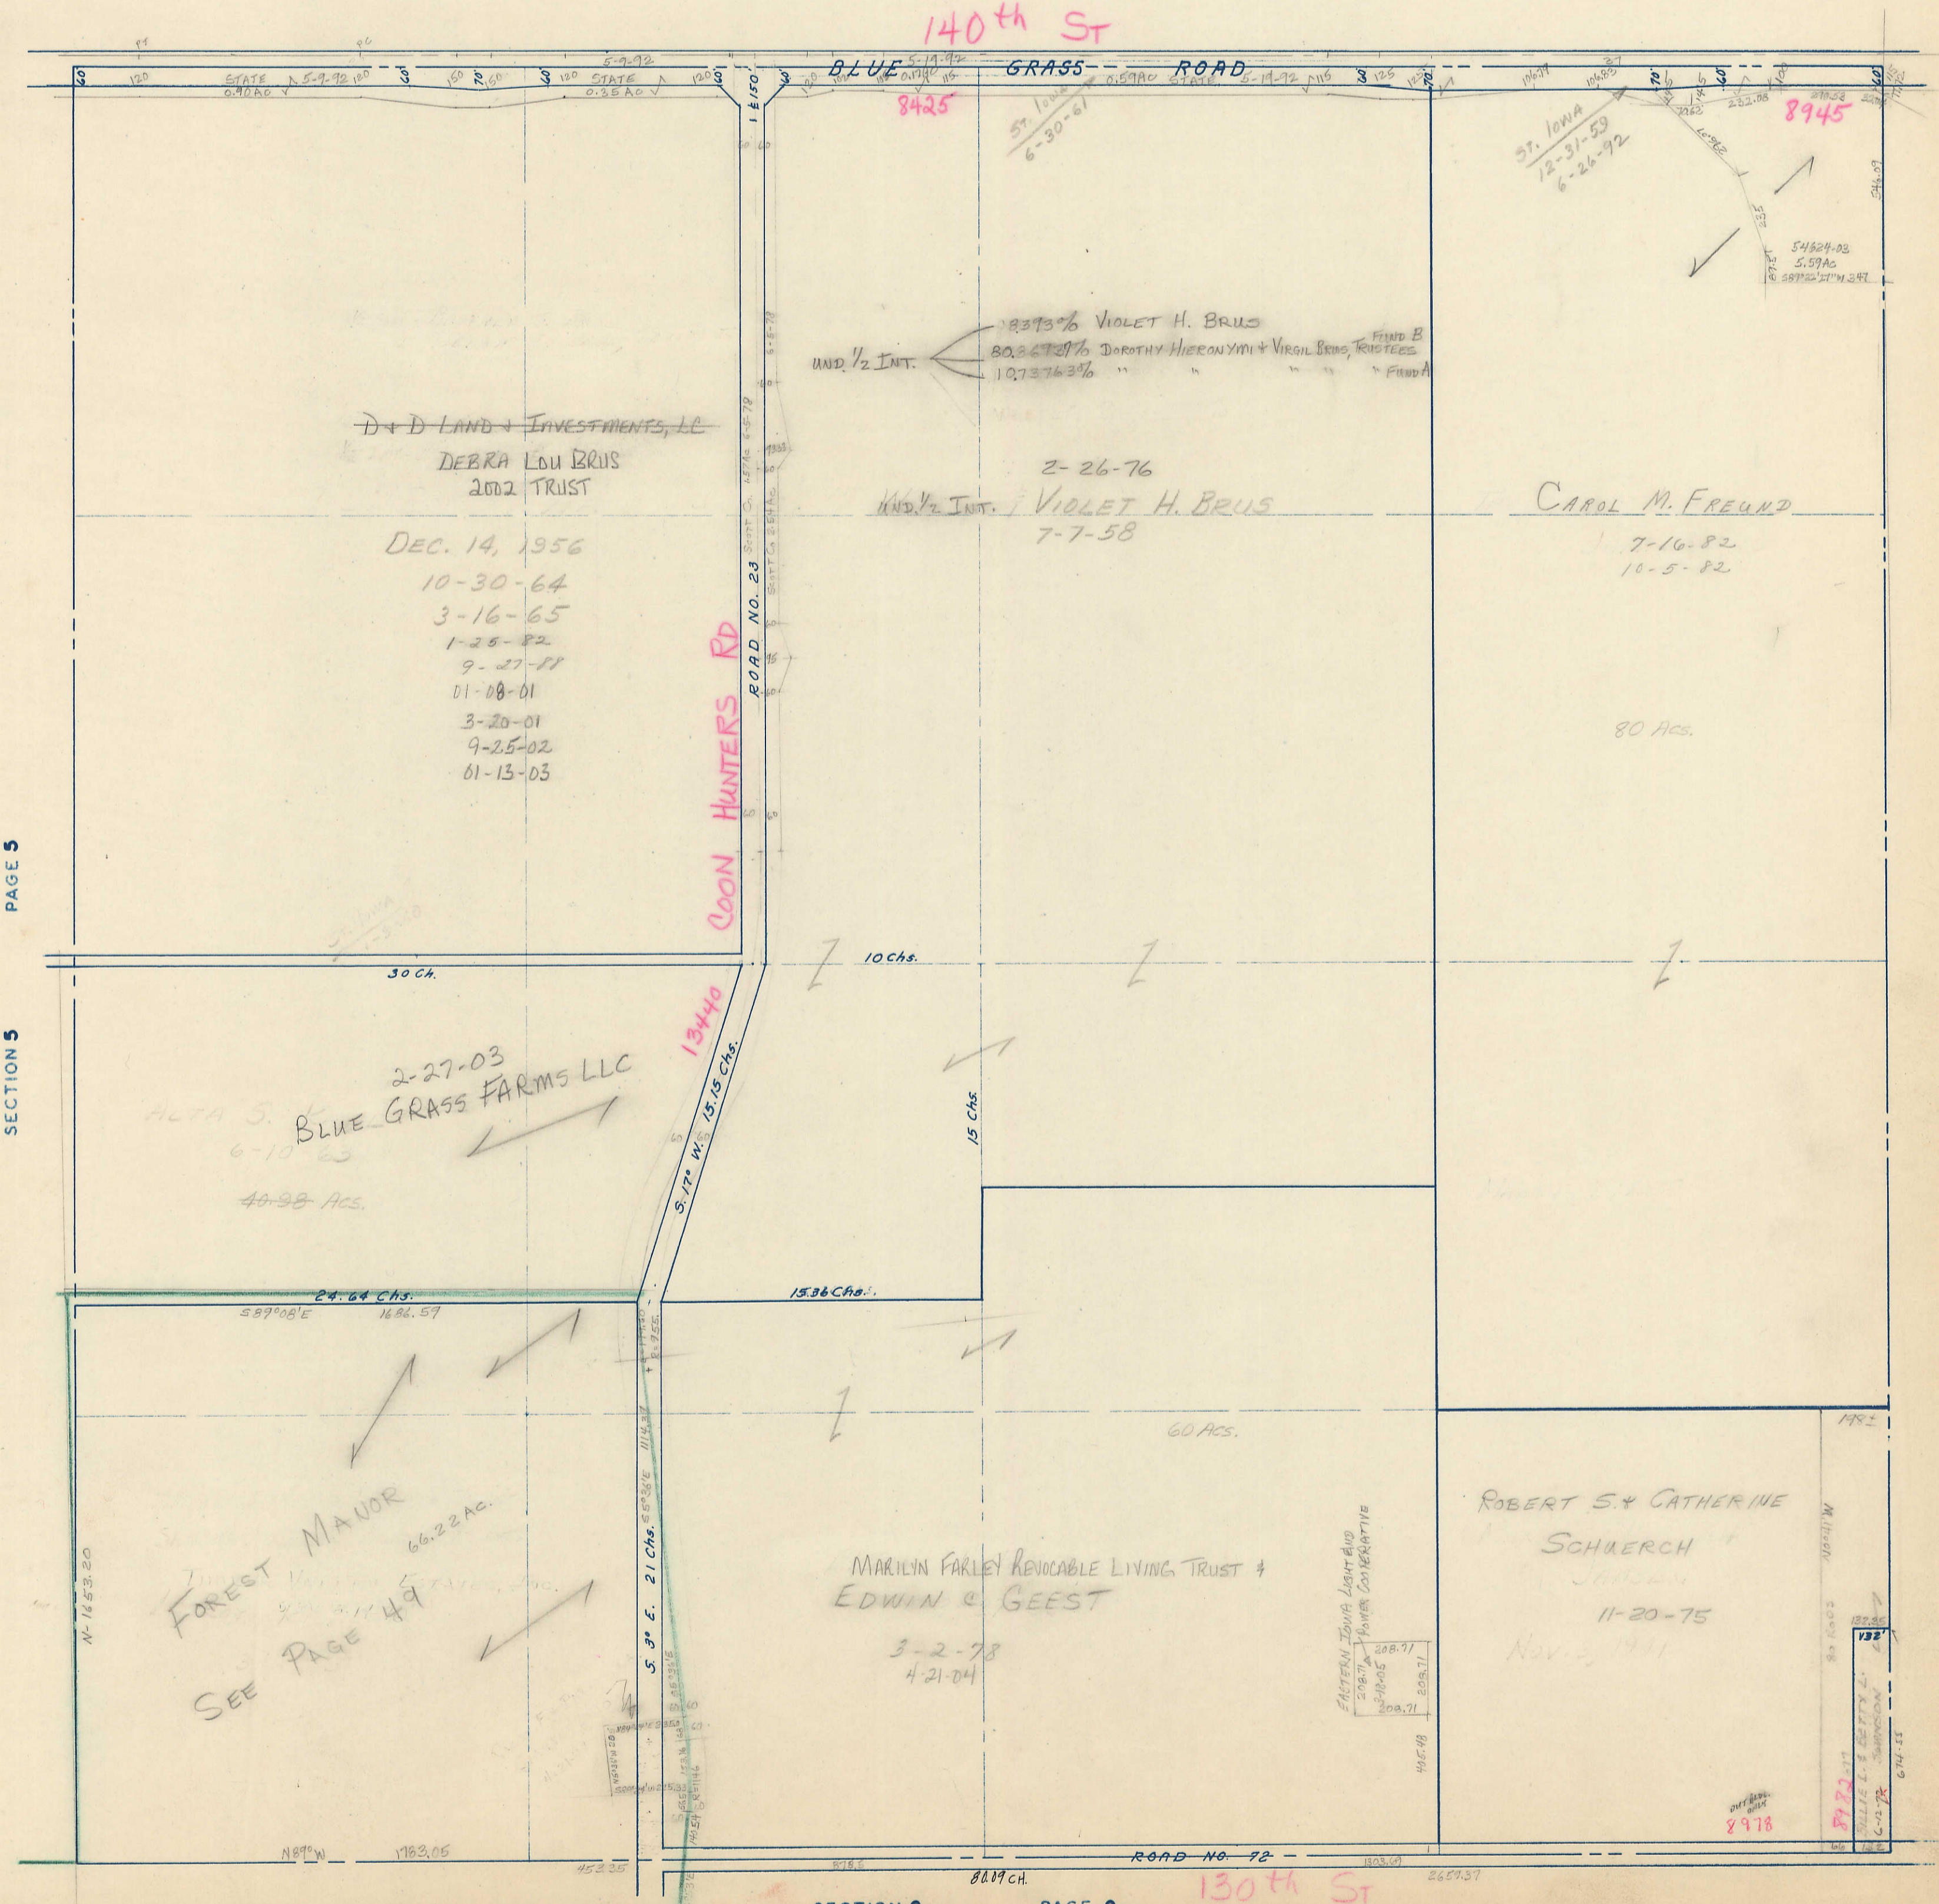

SECTION 4
TOWNSHIP 77 NORTH, RANGE 2 EAST,
5TH PRINCIPAL MERIDIAN
BUFFALO TOWNSHIP
SCOTT COUNTY, IOWA

TRANSFER PAGE 72

SCALE: 1 INCH = 330 FEET

SECTION 33

PAGE BLUE GRASS TWP.

PAGE 5

SECTION 5

PAGE 3

SECTION 3

SECTION 9

PAGE 9

130th St