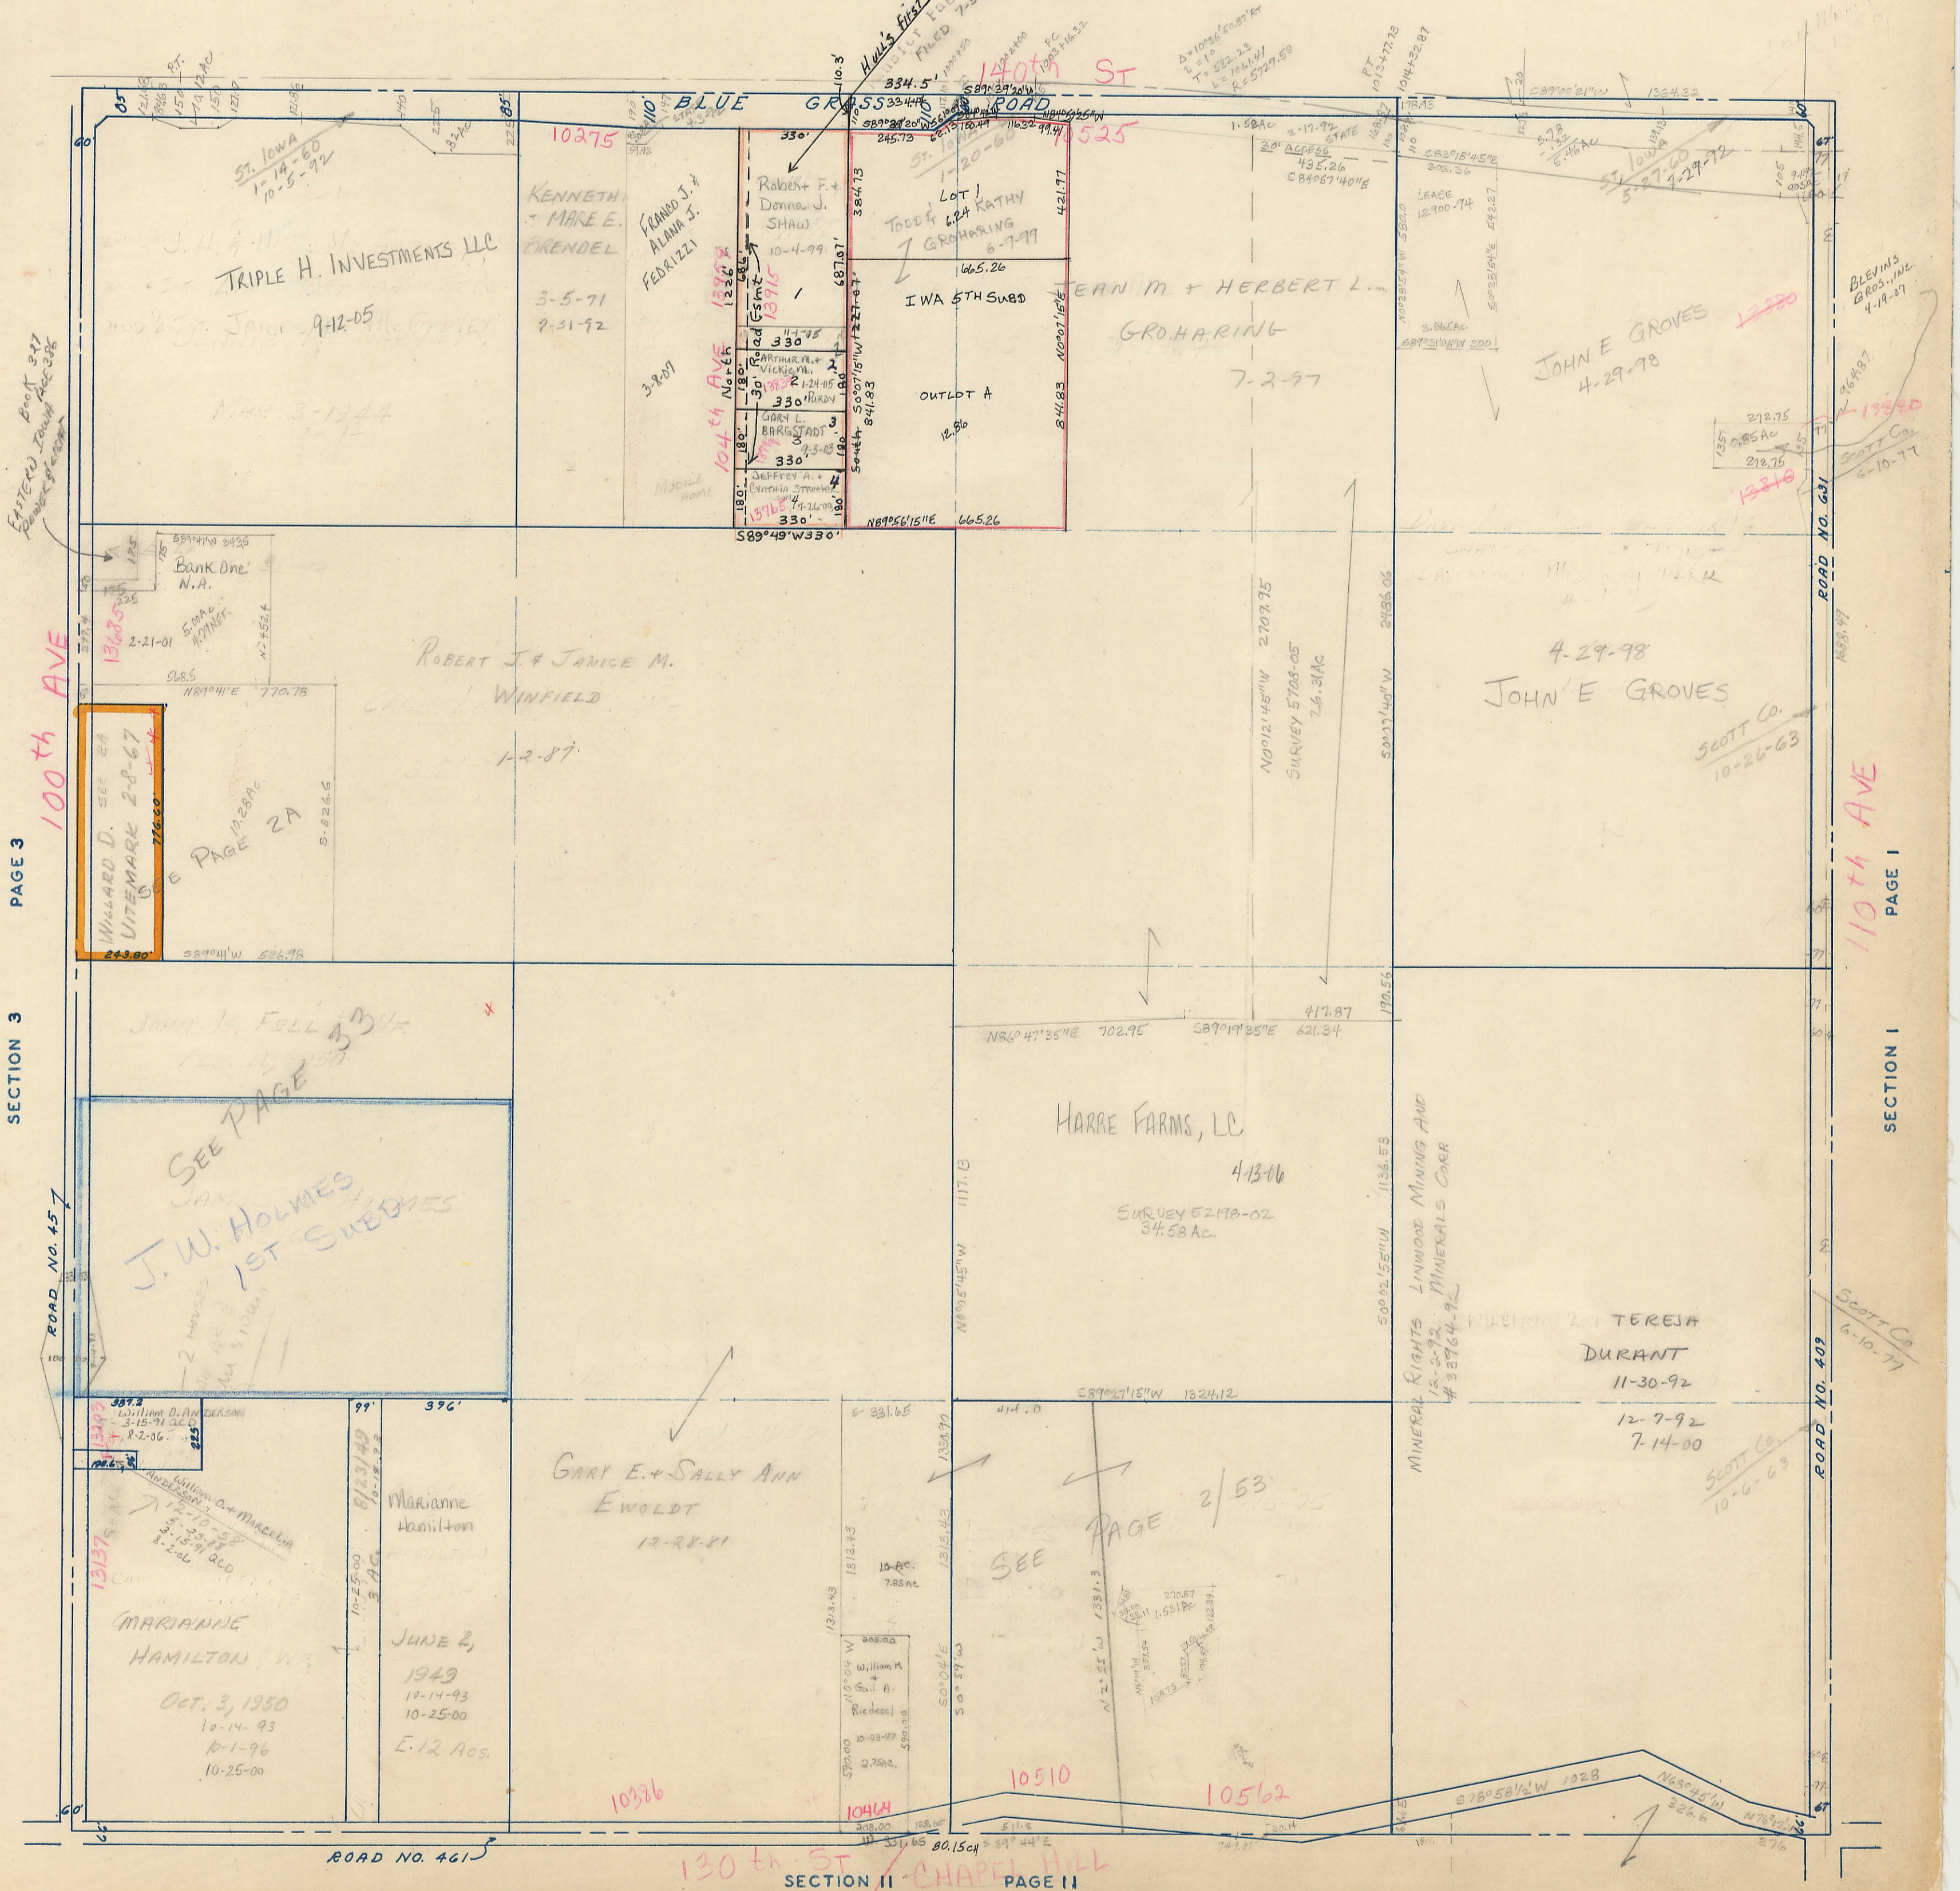

SECTION 2
TOWNSHIP 77 NORTH, RANGE 2 EAST,
5TH PRINCIPAL MERIDIAN
BUFFALO TOWNSHIP
SCOTT COUNTY, IOWA

SCALE: 1 INCH = 330 FEET

TRANSFER PAGE 70

SECTION 35 PAGE BLUE GRASS TWP

SECTION 3 PAGE 3

SECTION 1 PAGE 1