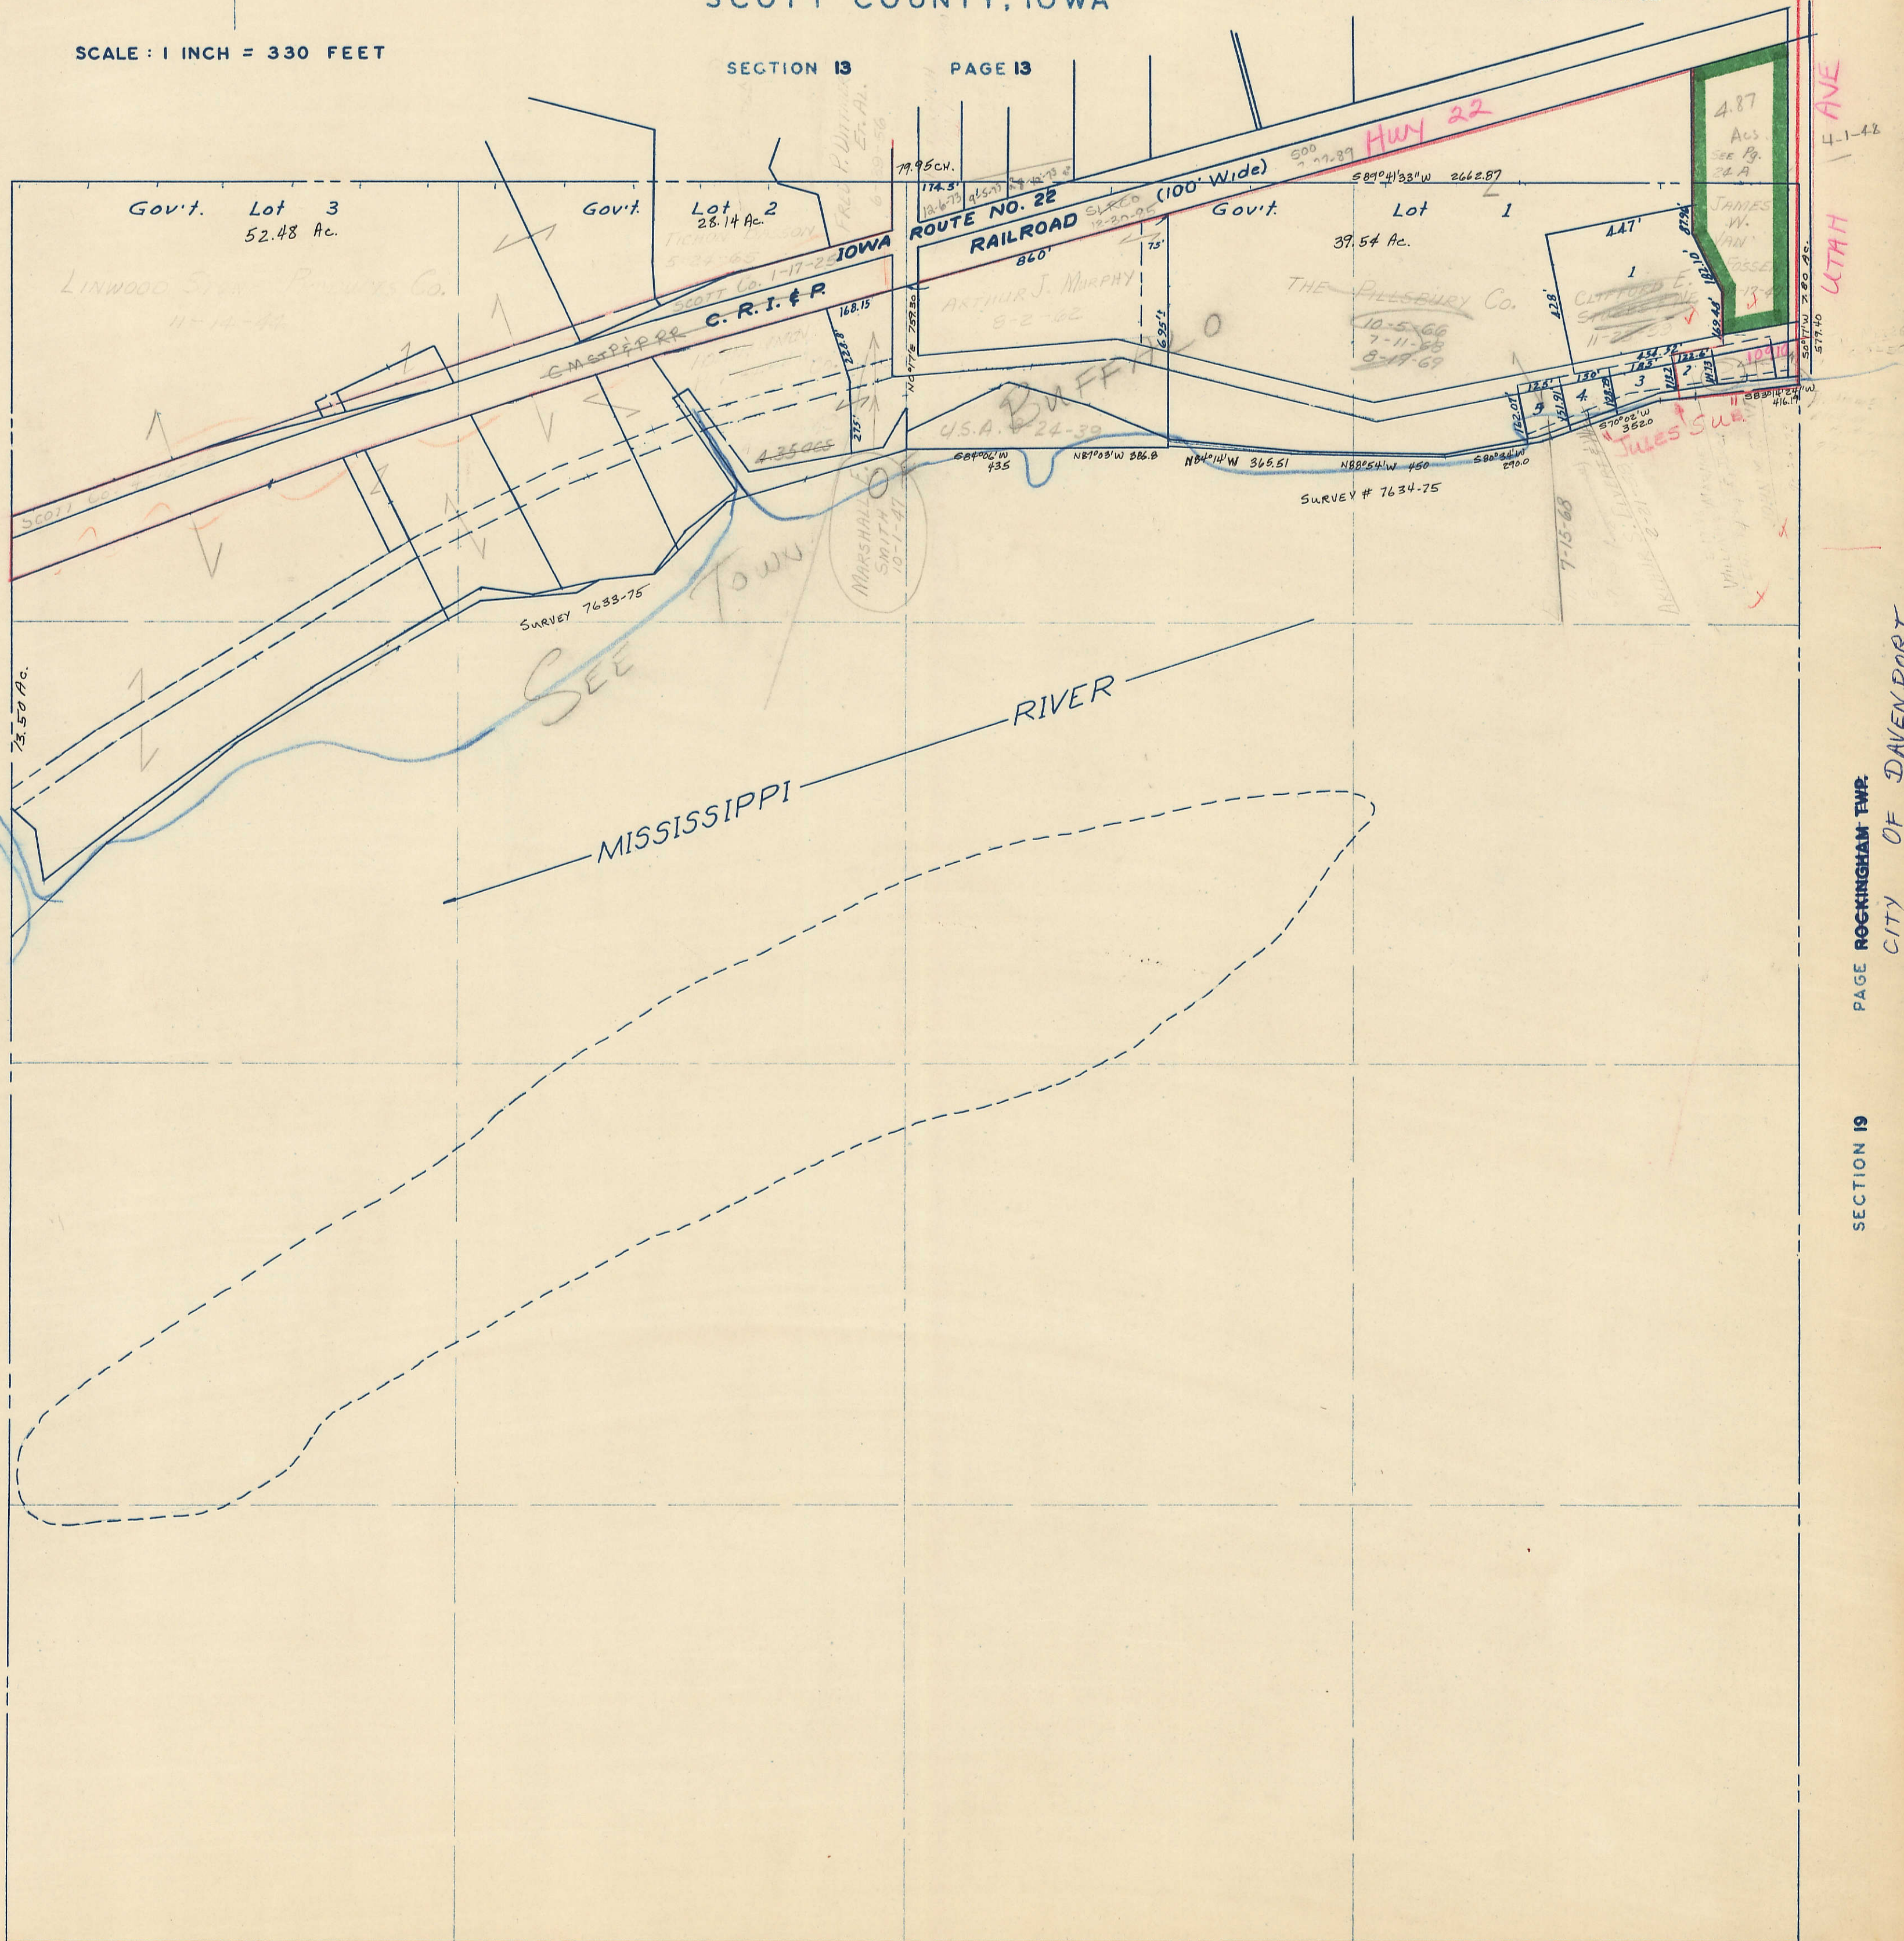

SECTION 24  
TOWNSHIP 77 NORTH, RANGE 2 EAST  
5<sup>TH</sup> PRINCIPAL MERIDIAN  
BUFFALO TOWNSHIP  
SCOTT COUNTY, IOWA

SCALE: 1 INCH = 330 FEET

ALL IN CITY  
ANNEX 3-15-96  
6422-96  
TRANSFER PAGE 92

SECTION 13 PAGE 13

PAGE 23

SECTION 23

PAGE ROCKINGHAM TWP.

SECTION 19

CITY OF DAVENPORT

JAMES W VAN FOSSEN SUBD.  
PART SECTIONS 13 & 24-77-2

Transfer Page 857

DYER'S FIRST ADDITION

Transfer Page 959 T.L.

SEE ALSO TOWN OF BUFFALO

6TH ST.  
DODGE ST.

328.44' N. ALLEY