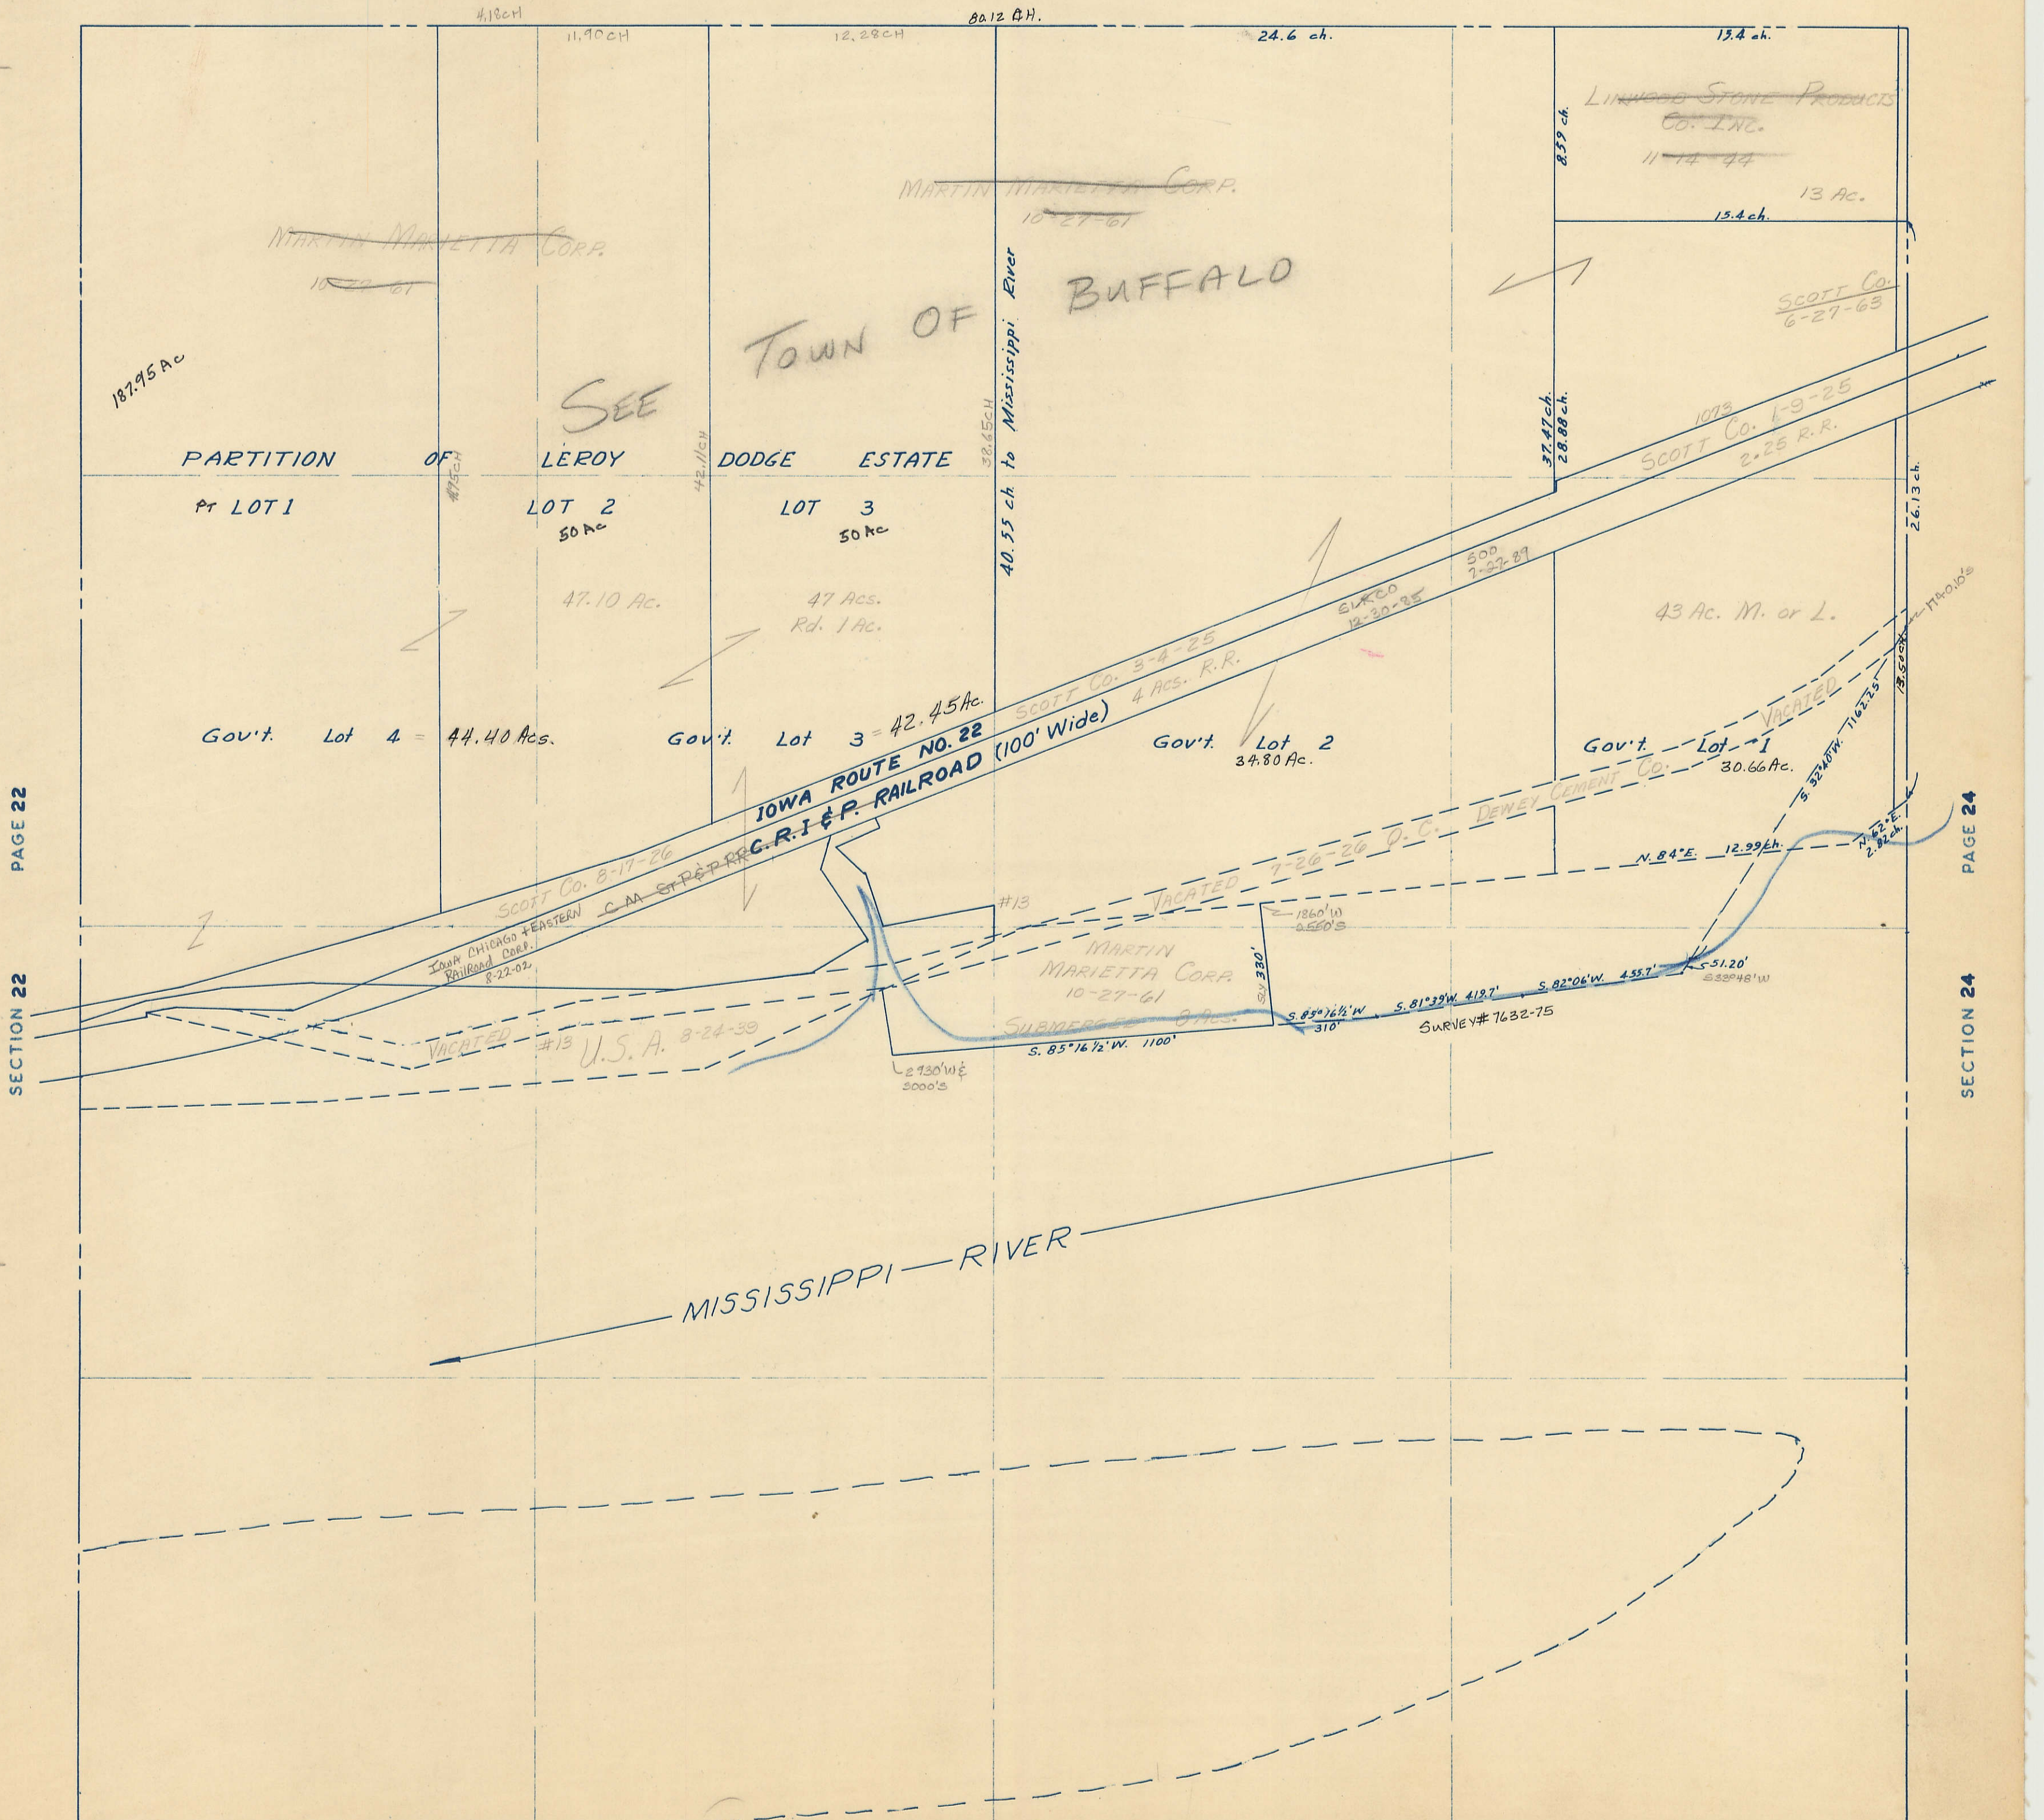

SECTION 23
TOWNSHIP 77 NORTH, RANGE 2 EAST,
5TH PRINCIPAL MERIDIAN
BUFFALO TOWNSHIP
SCOTT COUNTY, IOWA

SCALE: 1 INCH = 330 FEET

SECTION 14

PAGE 14

TRANSFER PAGE 91

PAGE 22

SECTION 22

PAGE 24